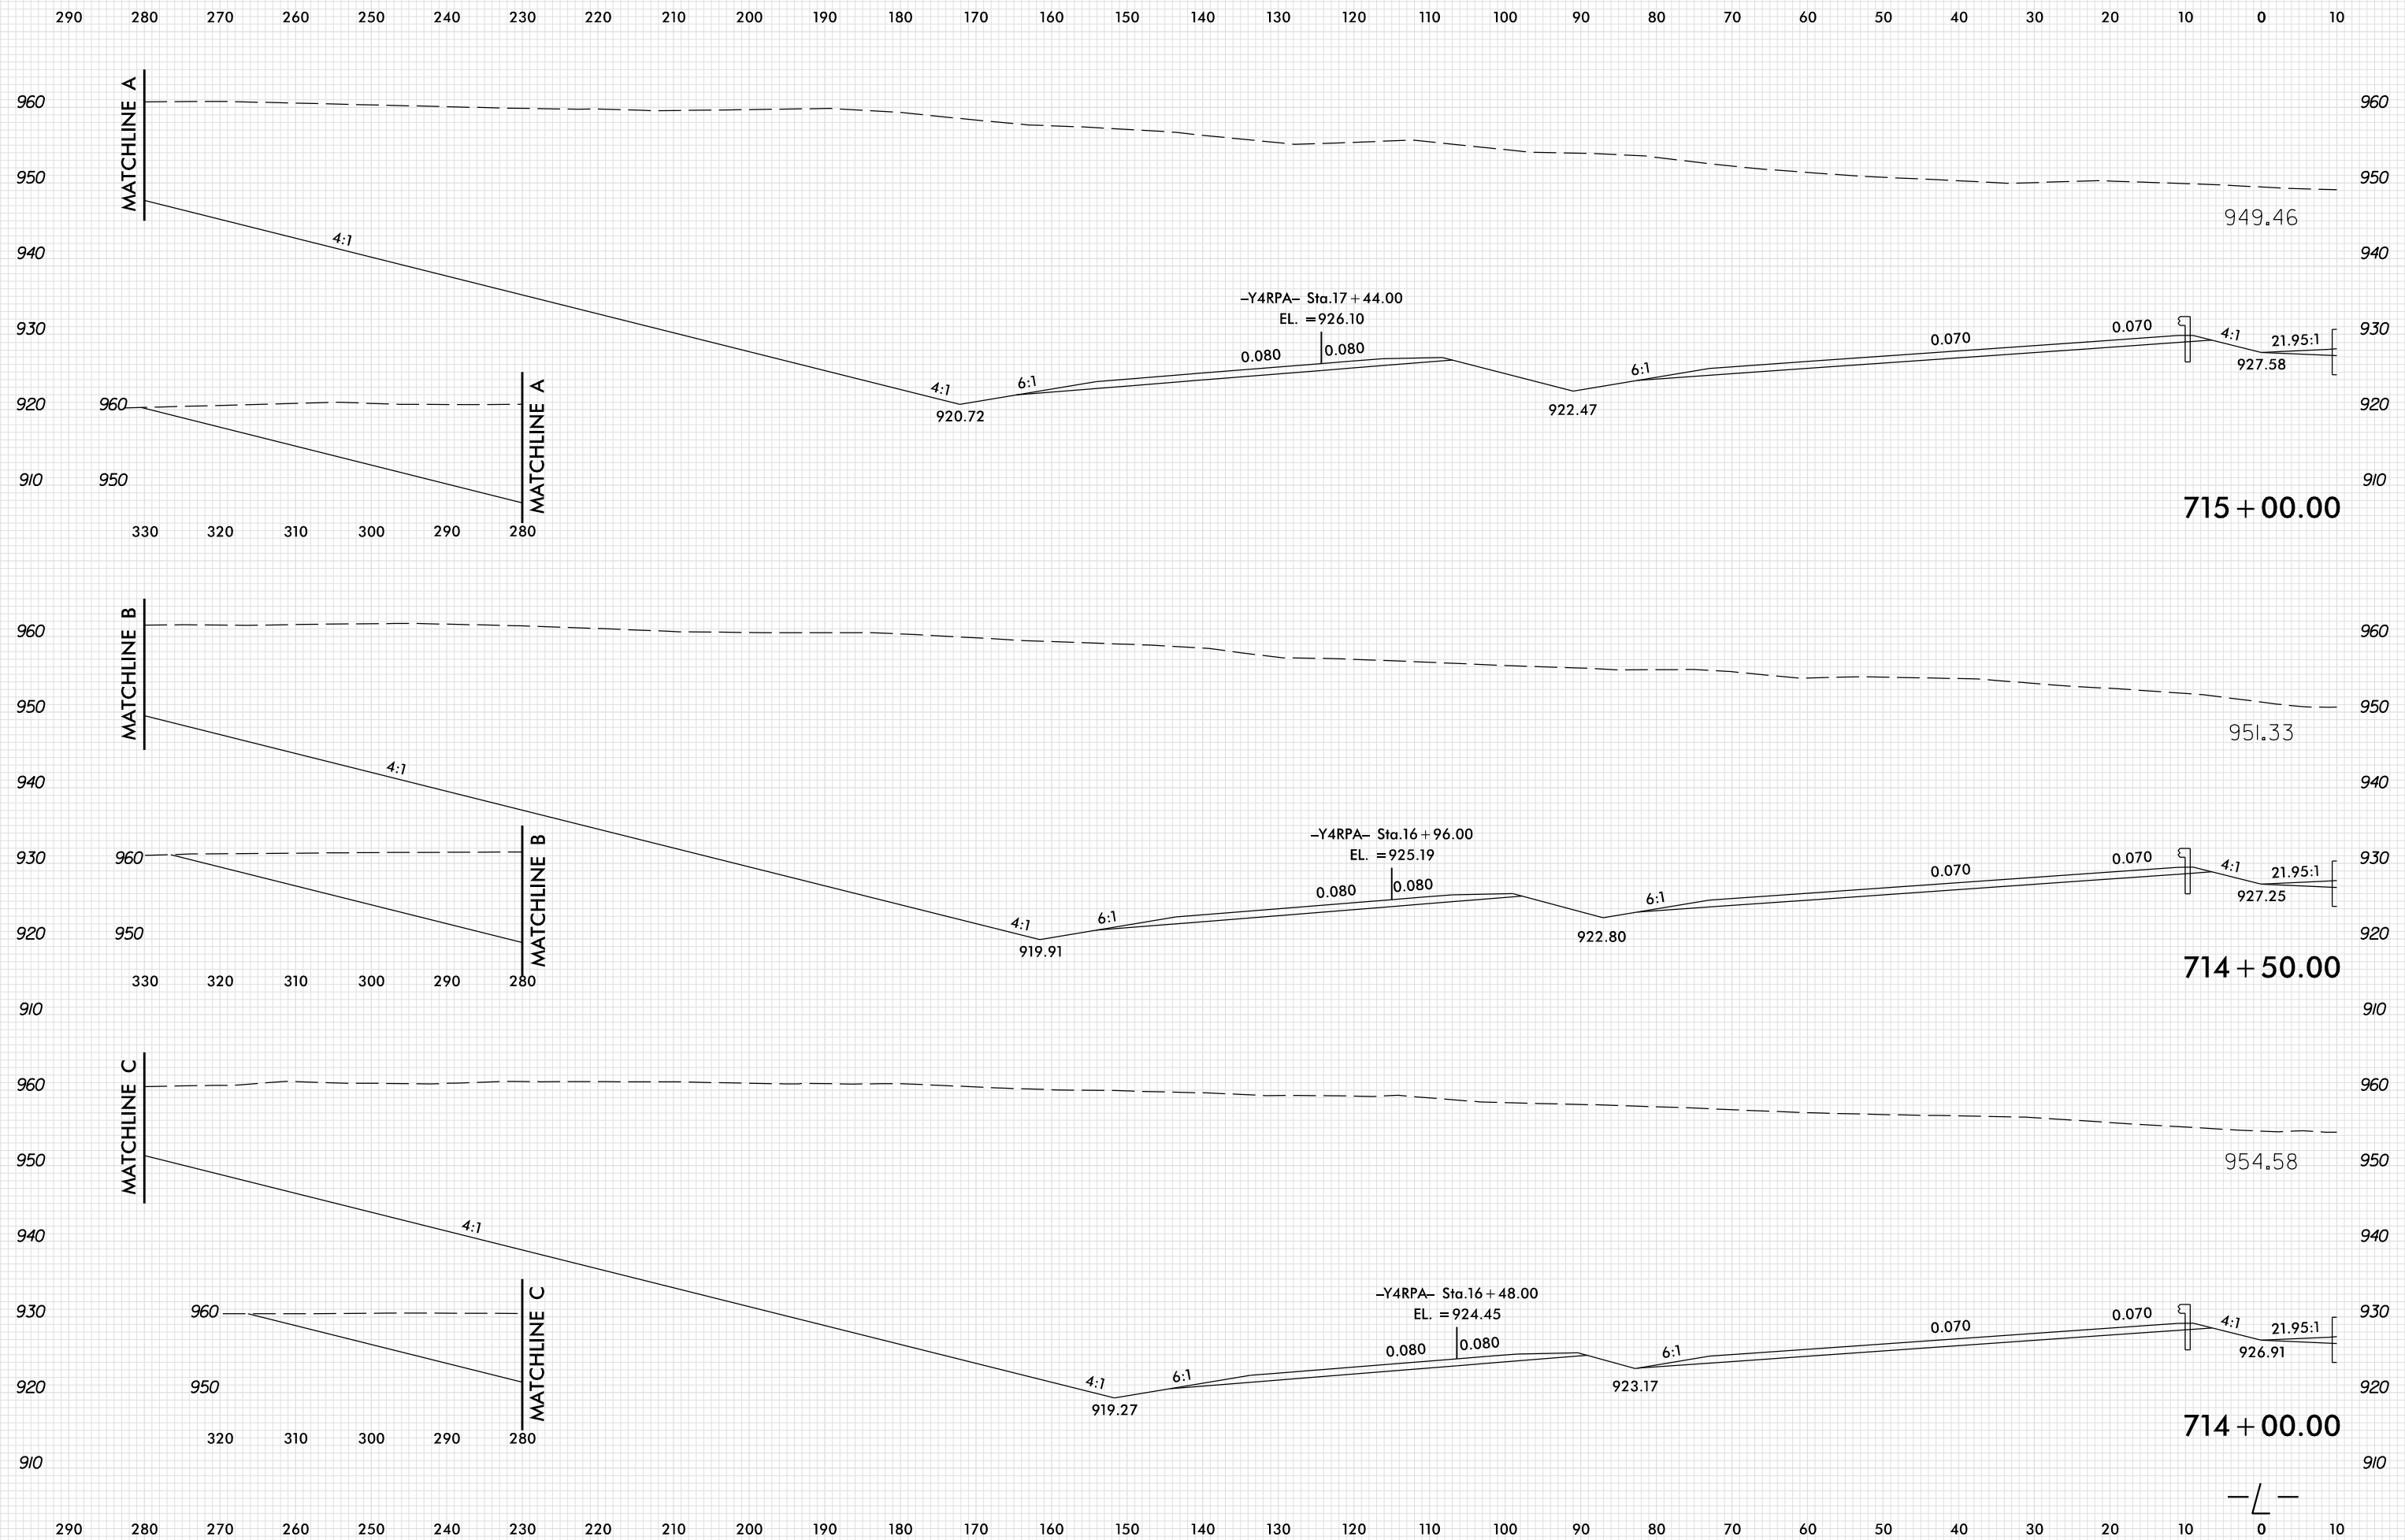

8/23/99

PLOT DRIVER: NCDOT_pdf_color_eng_100.plt
 USER: SPEREIRA
 DATE: 6/10/2021
 TIME: 2:15:54 PM
 FILE: \