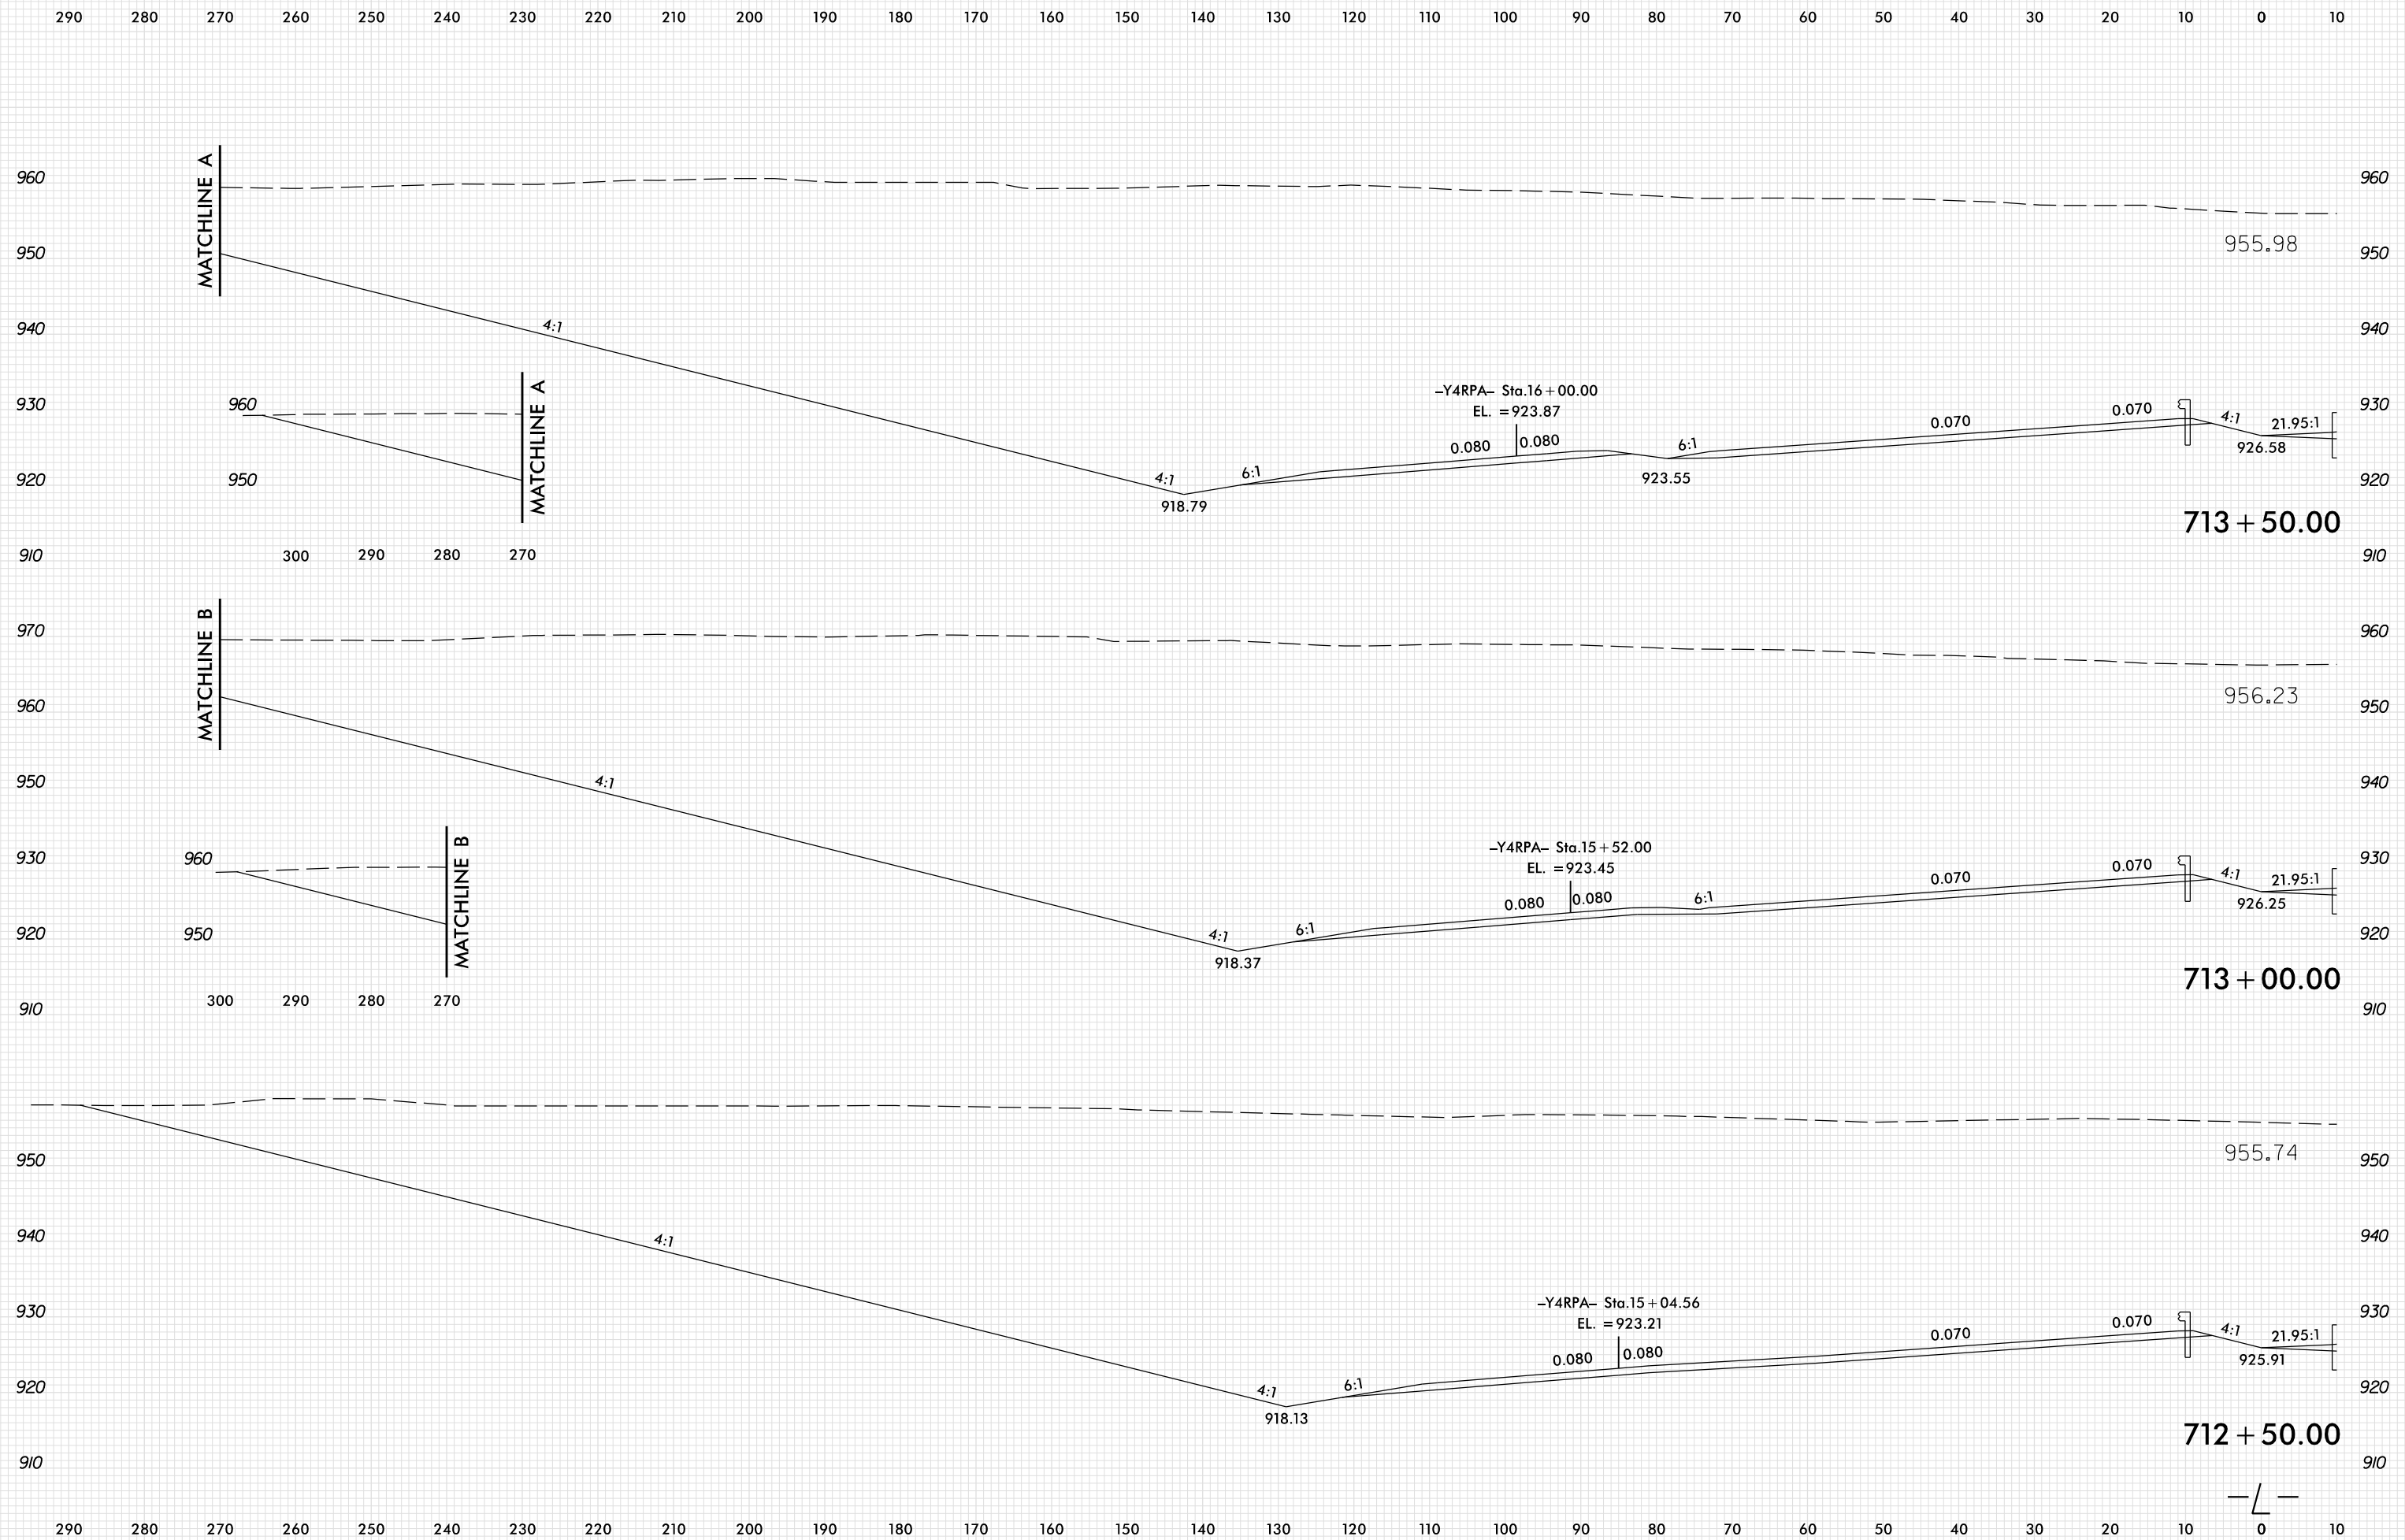

8/23/99

PLOT DRIVER: NCDOT\_pdf\_color\_eng\_100.plt  
 USER: SPEREIRA  
 DATE: 6/10/2021  
 TIME: 2:15:54 PM  
 FILE: \