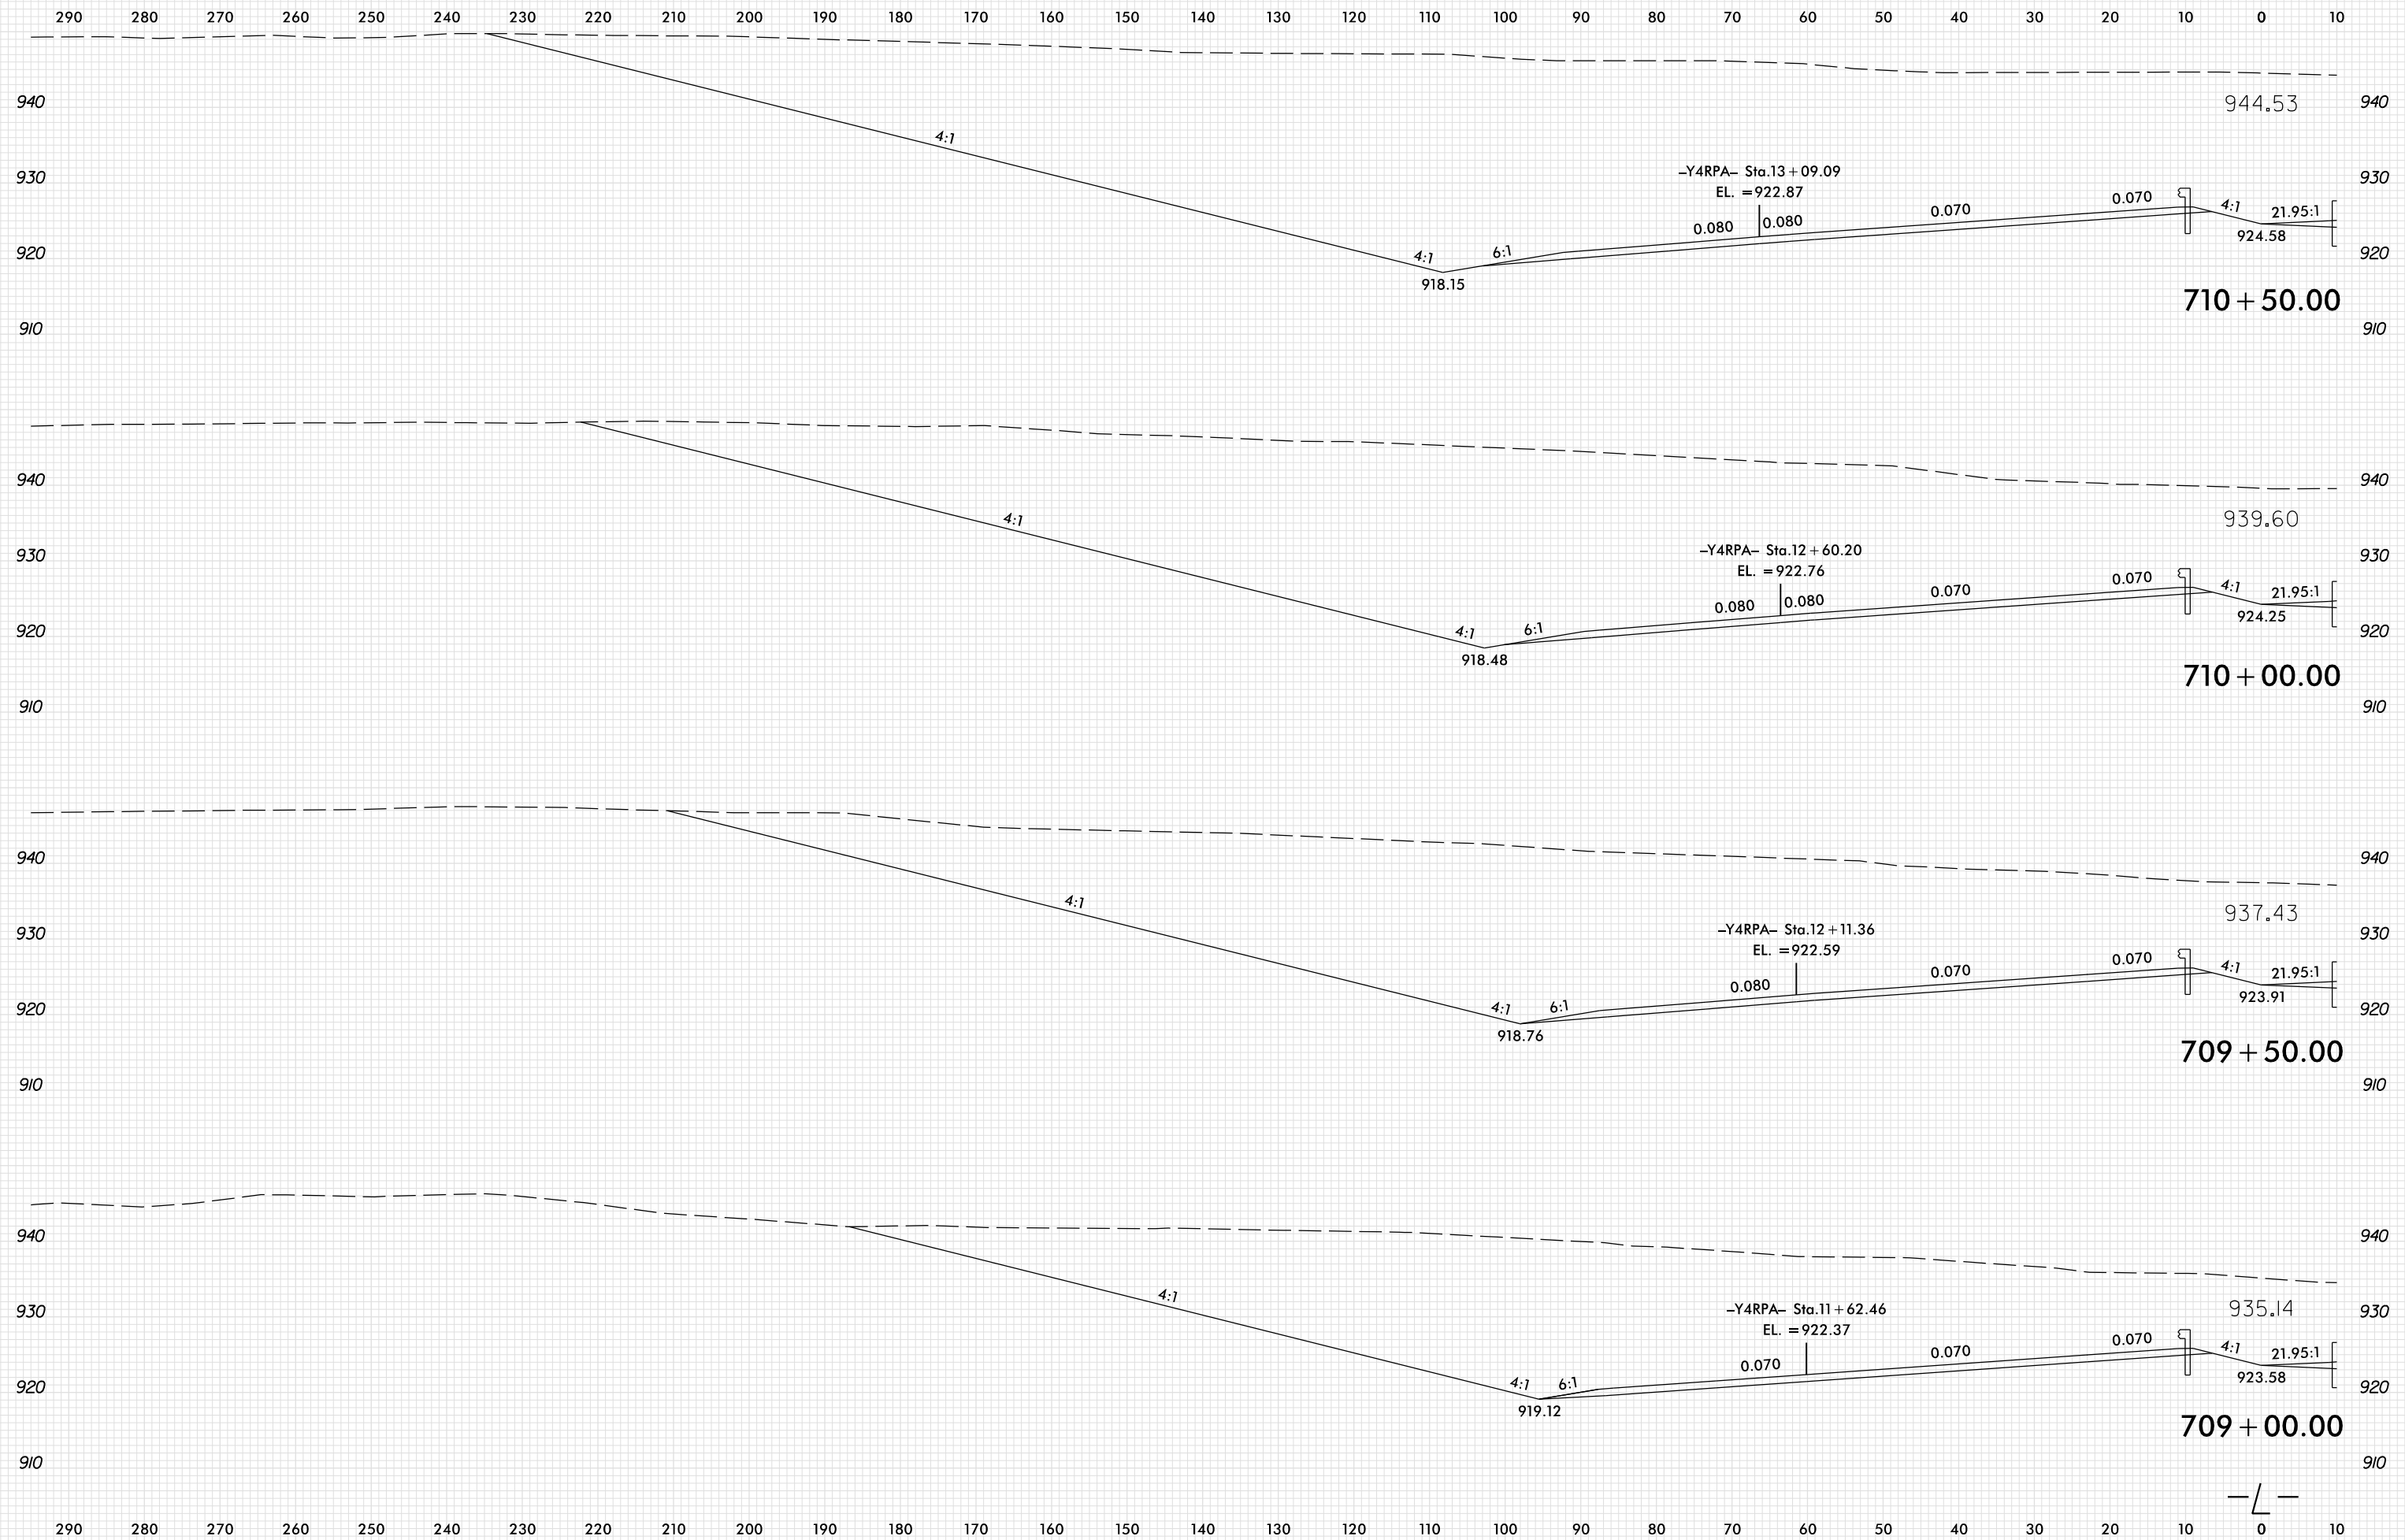

8/23/99

PLOT DRIVER: NCDOT_pdf_color_eng_100.plt
 USER: SPEREIRA
 DATE: 6/10/2021
 TIME: 2:15:52 PM
 FILE: \