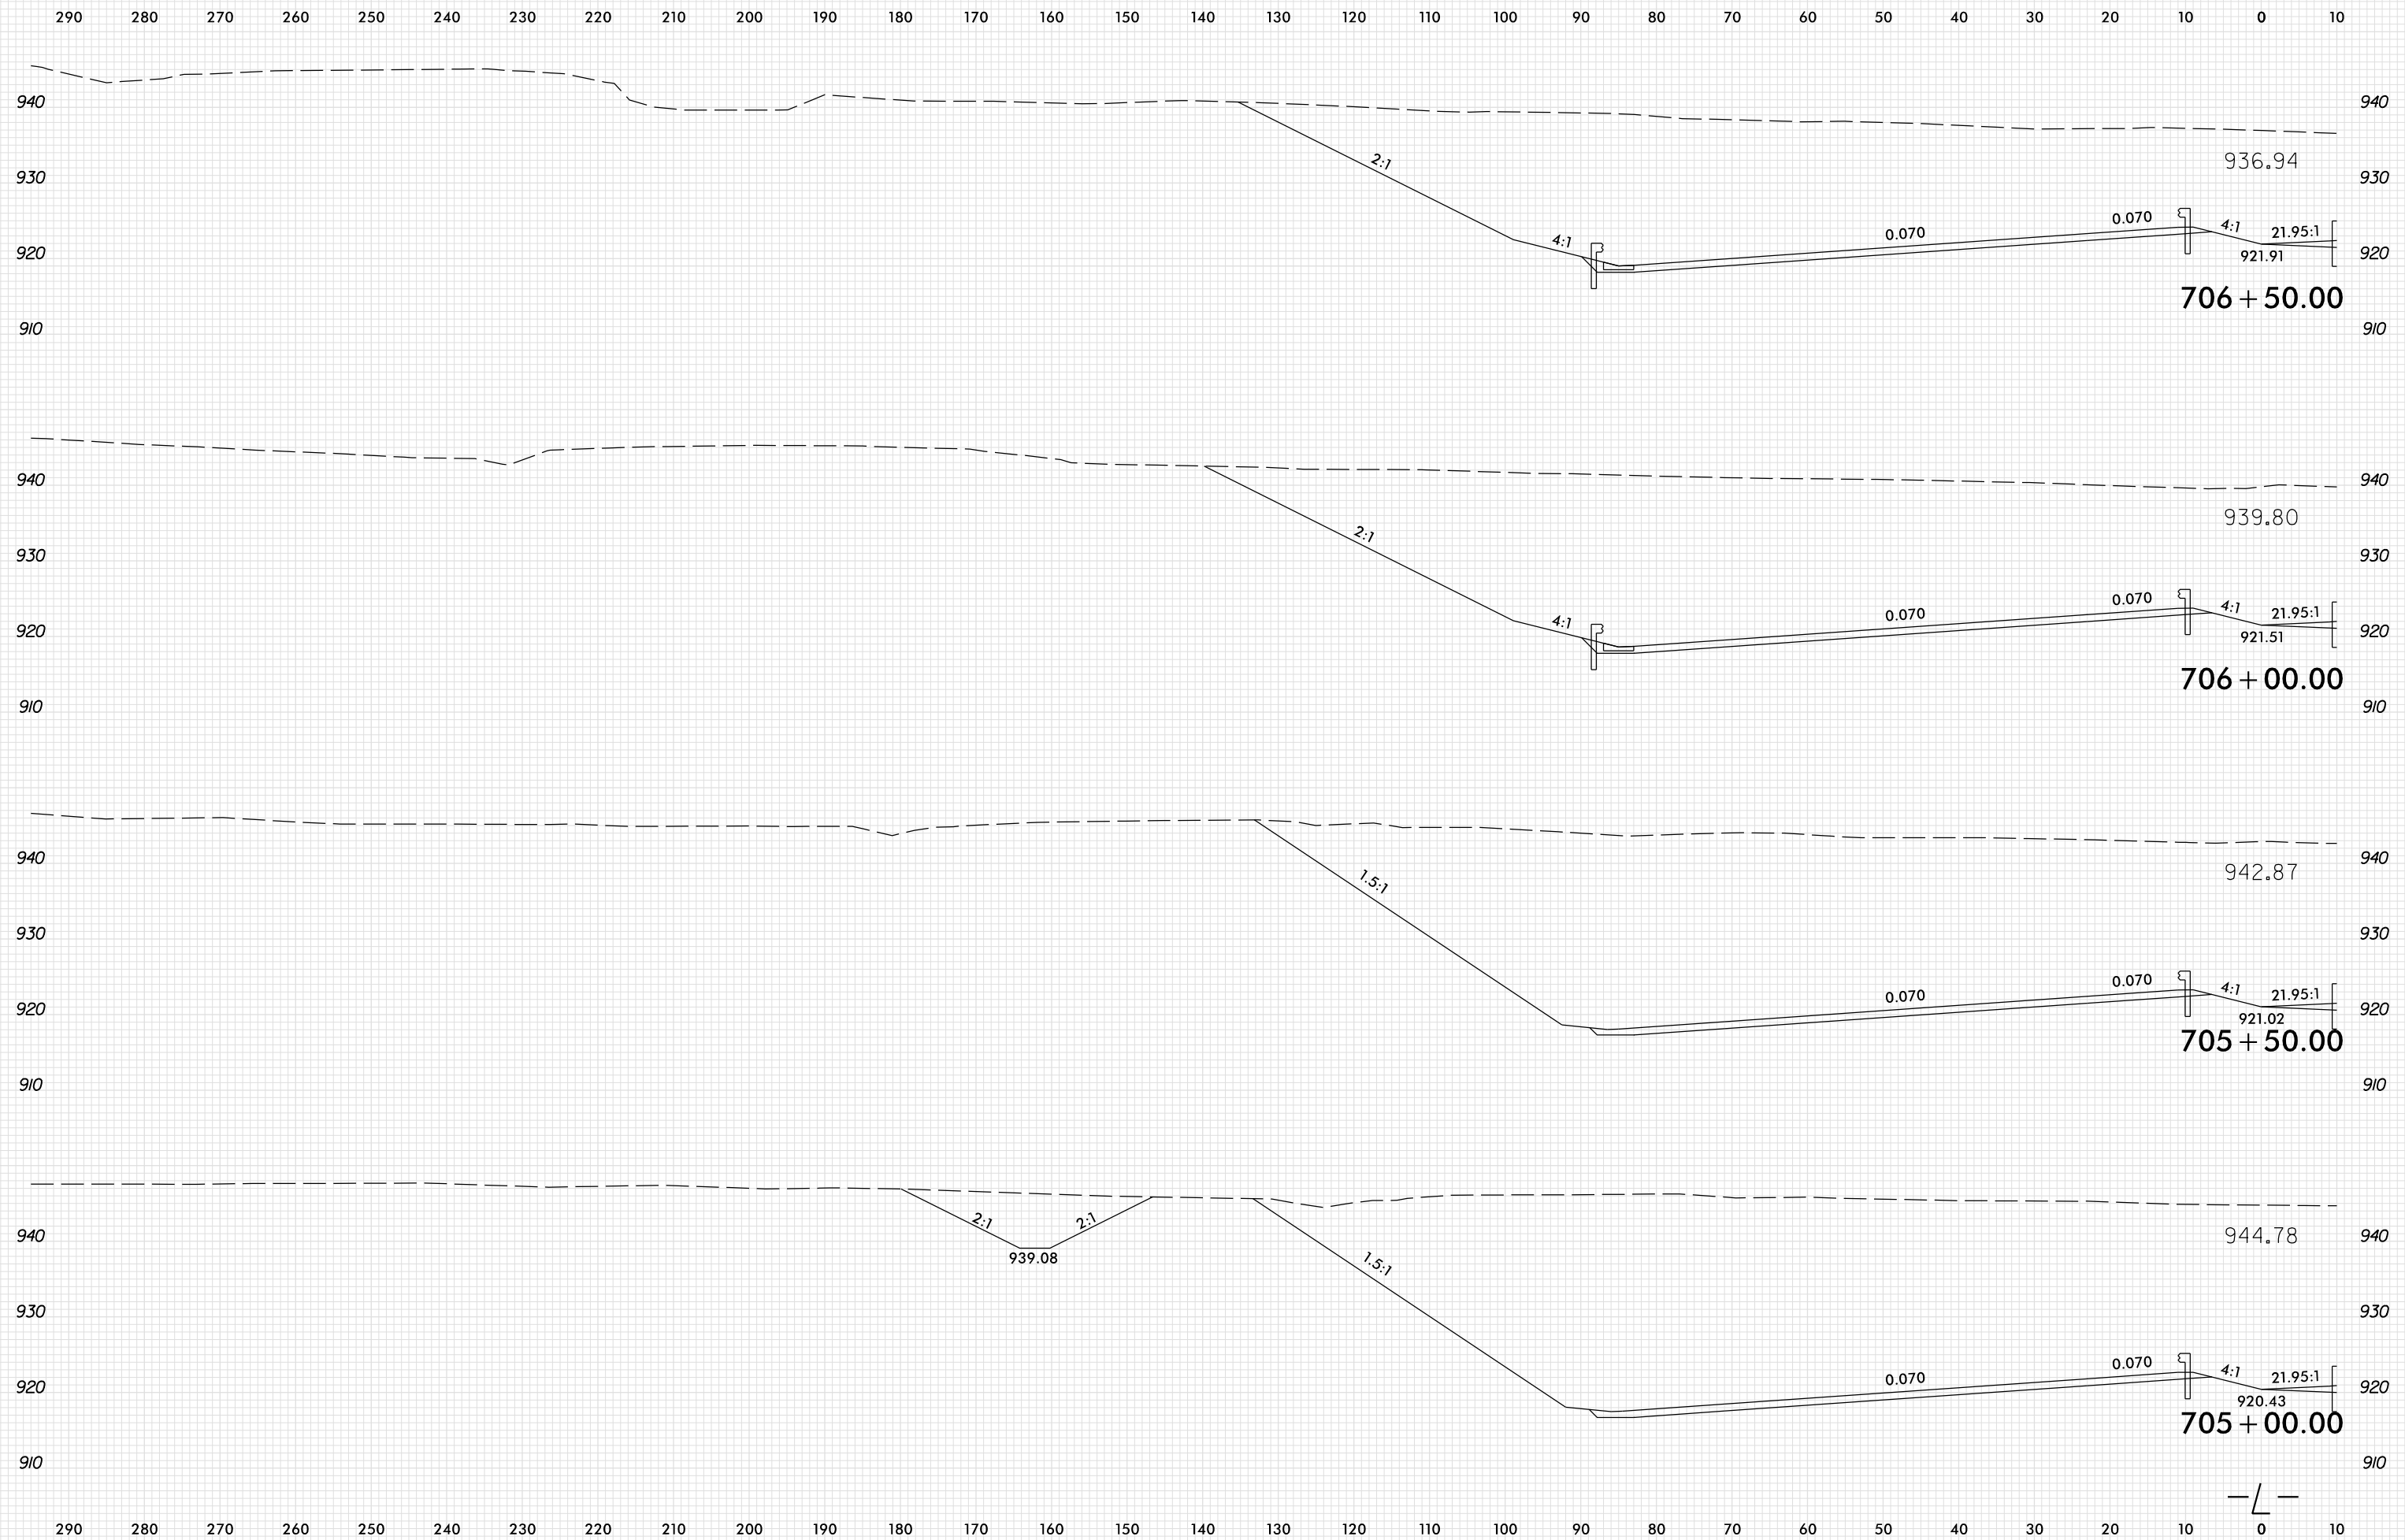

8/23/99

PLOT DRIVER: NCDOT\_pdf\_color\_eng\_100.plt  
 USER: SPEREIRA  
 DATE: 6/10/2021  
 TIME: 2:15:51 PM  
 FILE: \