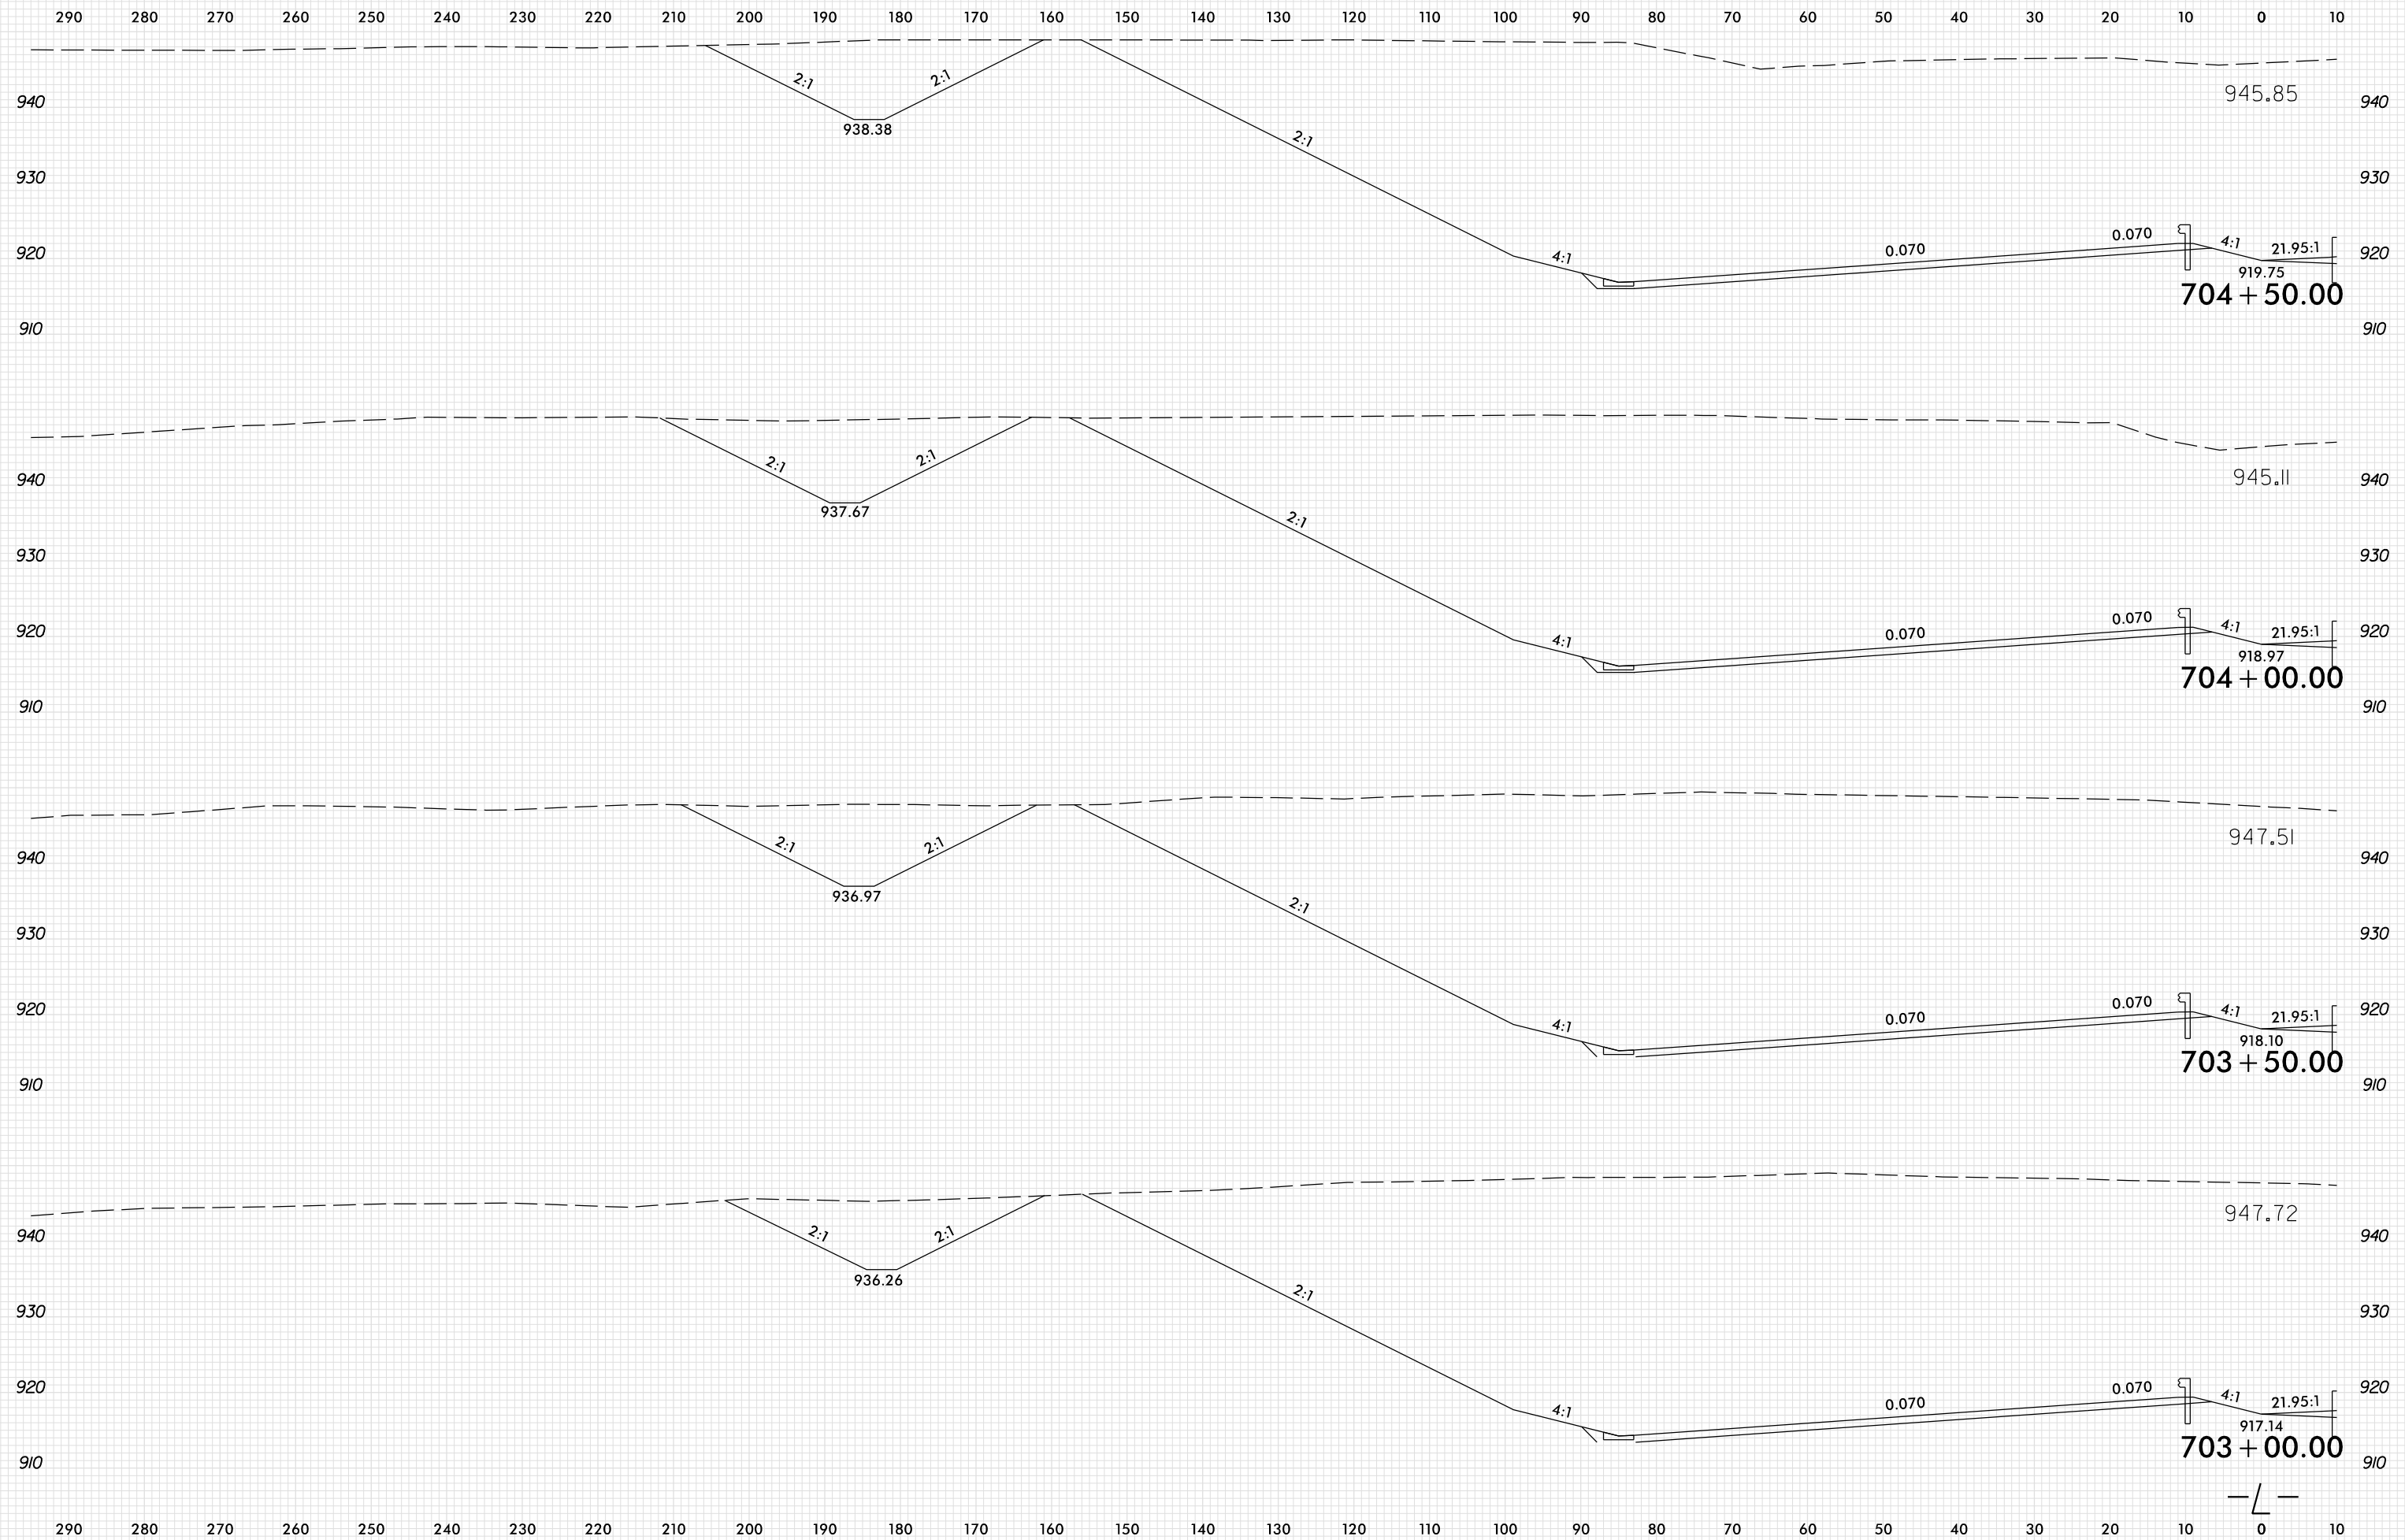

8/23/99

PLOT DRIVER: NCDOT_pdf_color_eng_100.plt
 USER: SPEREIRA
 DATE: 6/10/2021
 TIME: 2:15:51 PM
 FILE: \