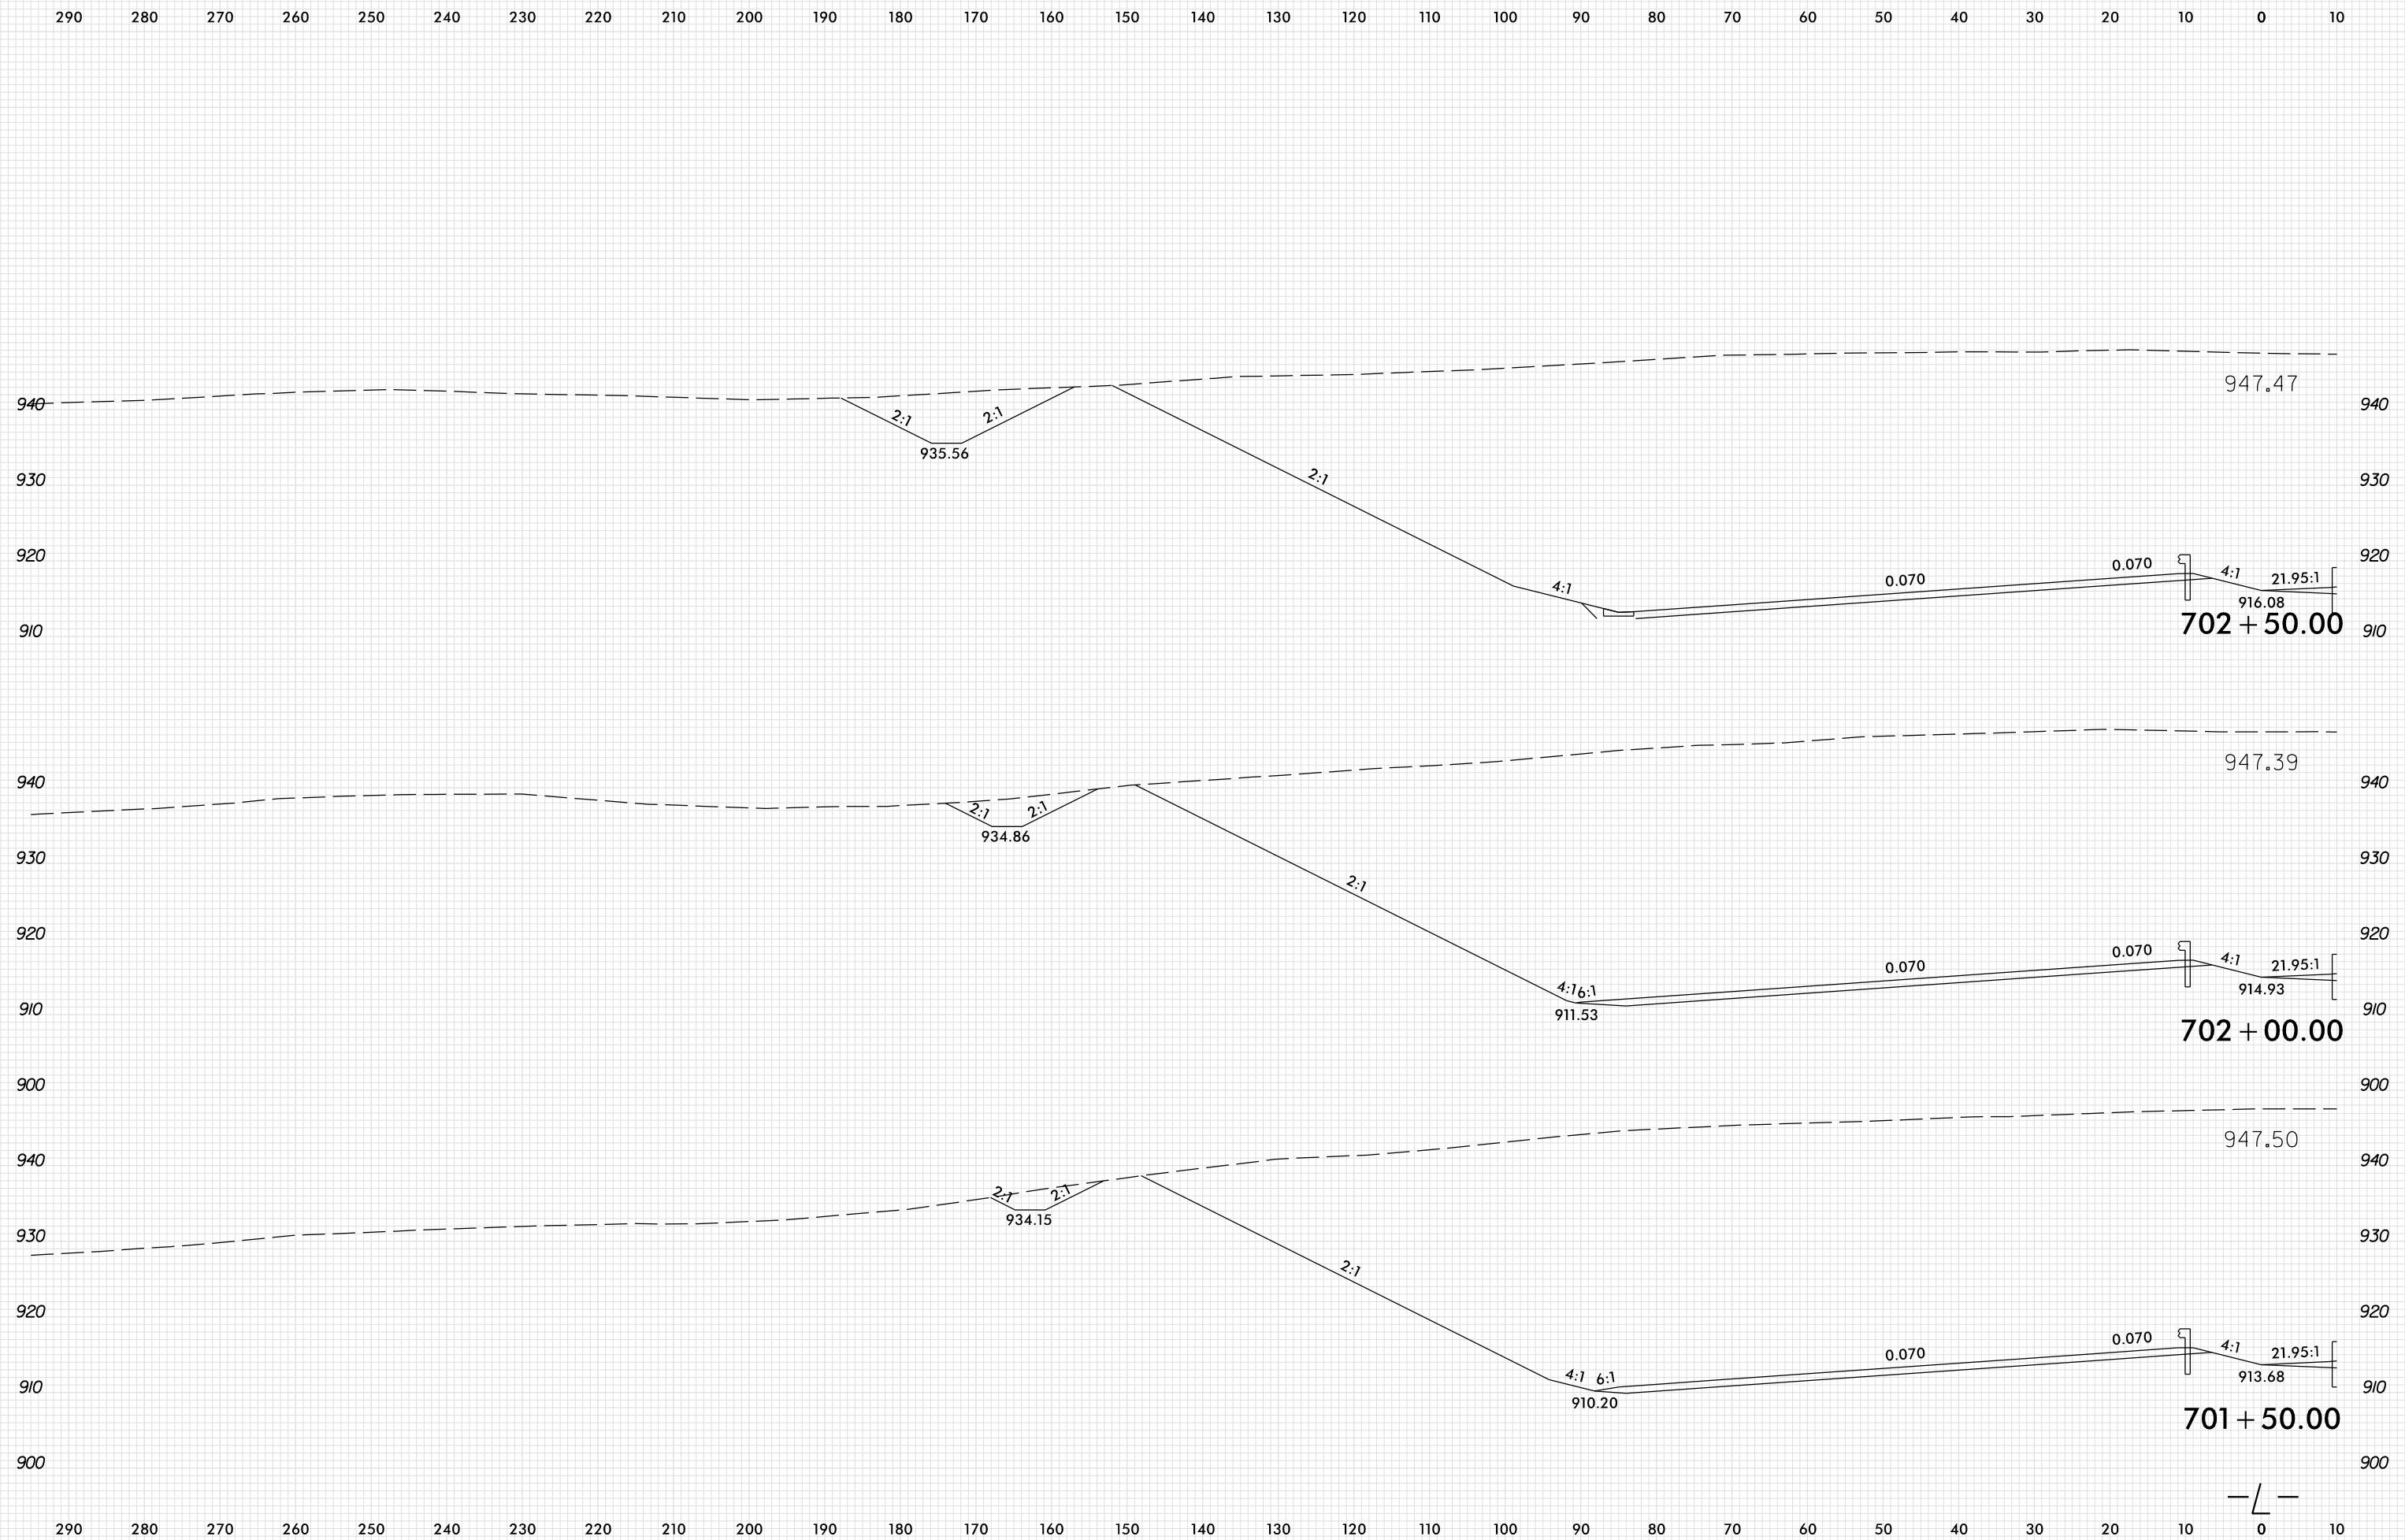

8/23/99

PLOT DRIVER: NCDOT\_pdf\_color\_eng\_100.plt  
 USER: SPEREIRA  
 DATE: 6/10/2021  
 TIME: 2:15:50 PM  
 FILE: \