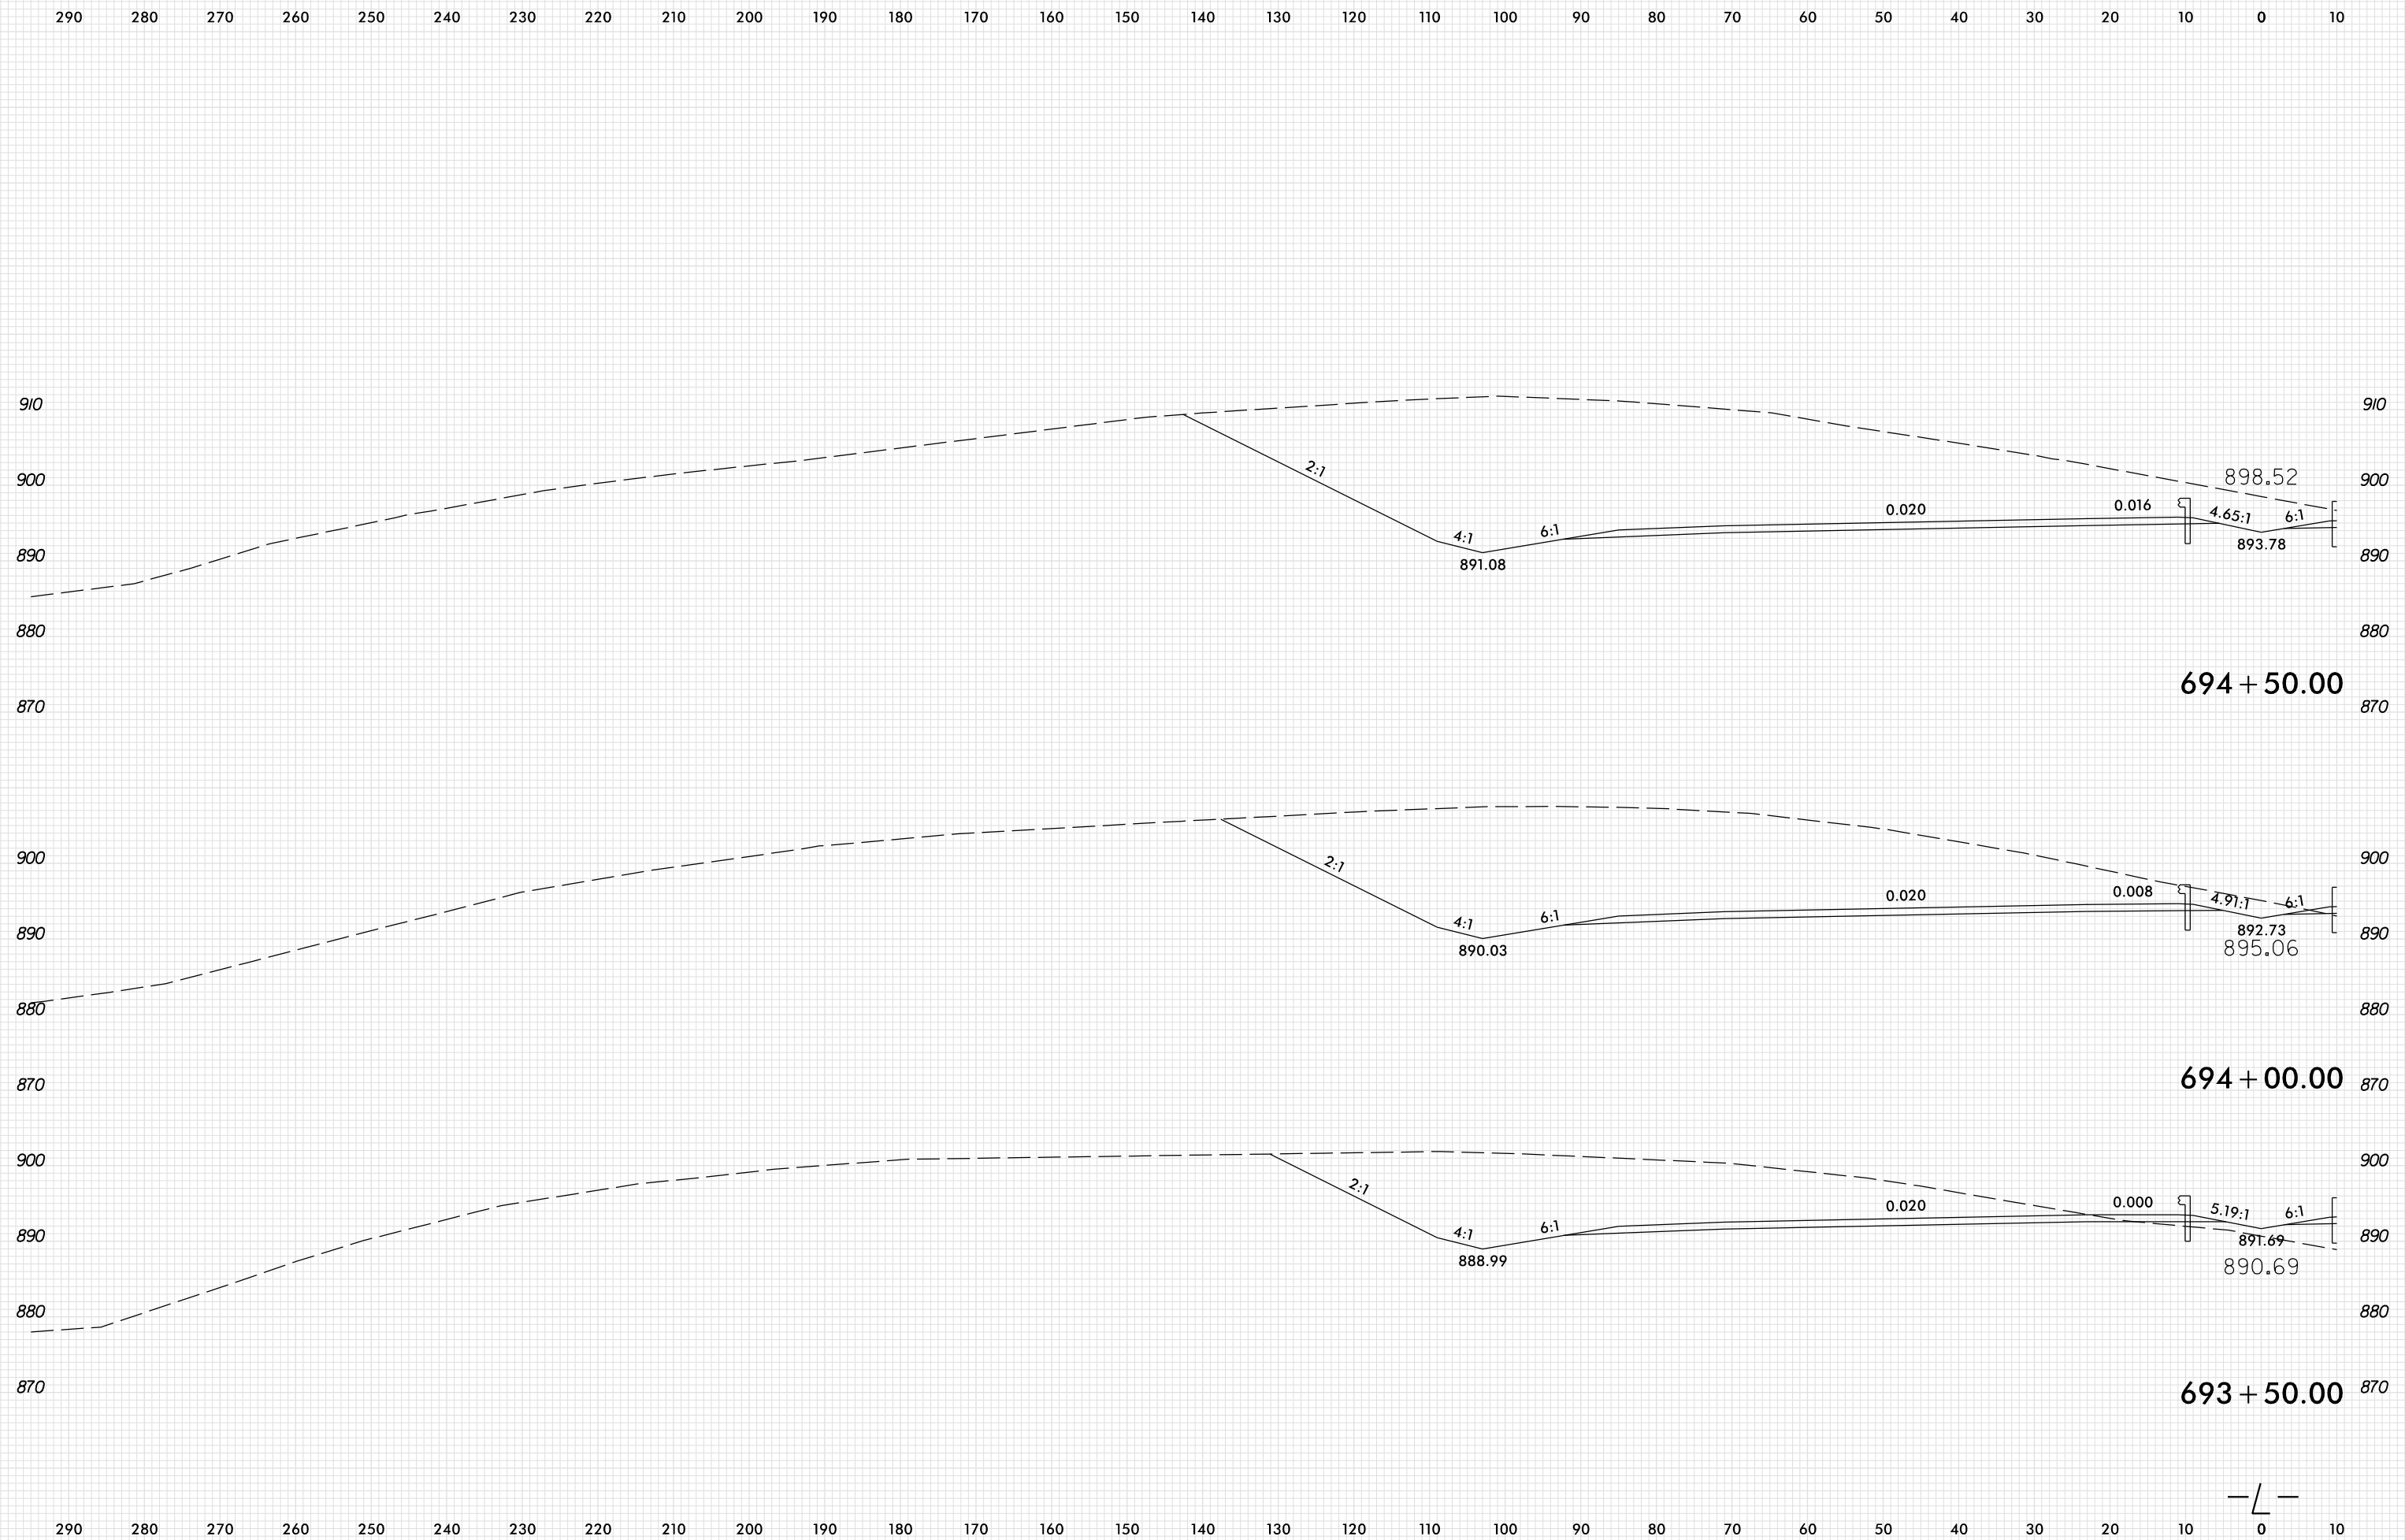

8/23/99

PLOT DRIVER: NCDOT_pdf_color_eng_100.plt
 USER: SPEREIRA
 DATE: 6/10/2021
 TIME: 2:15:47 PM
 FILE: \