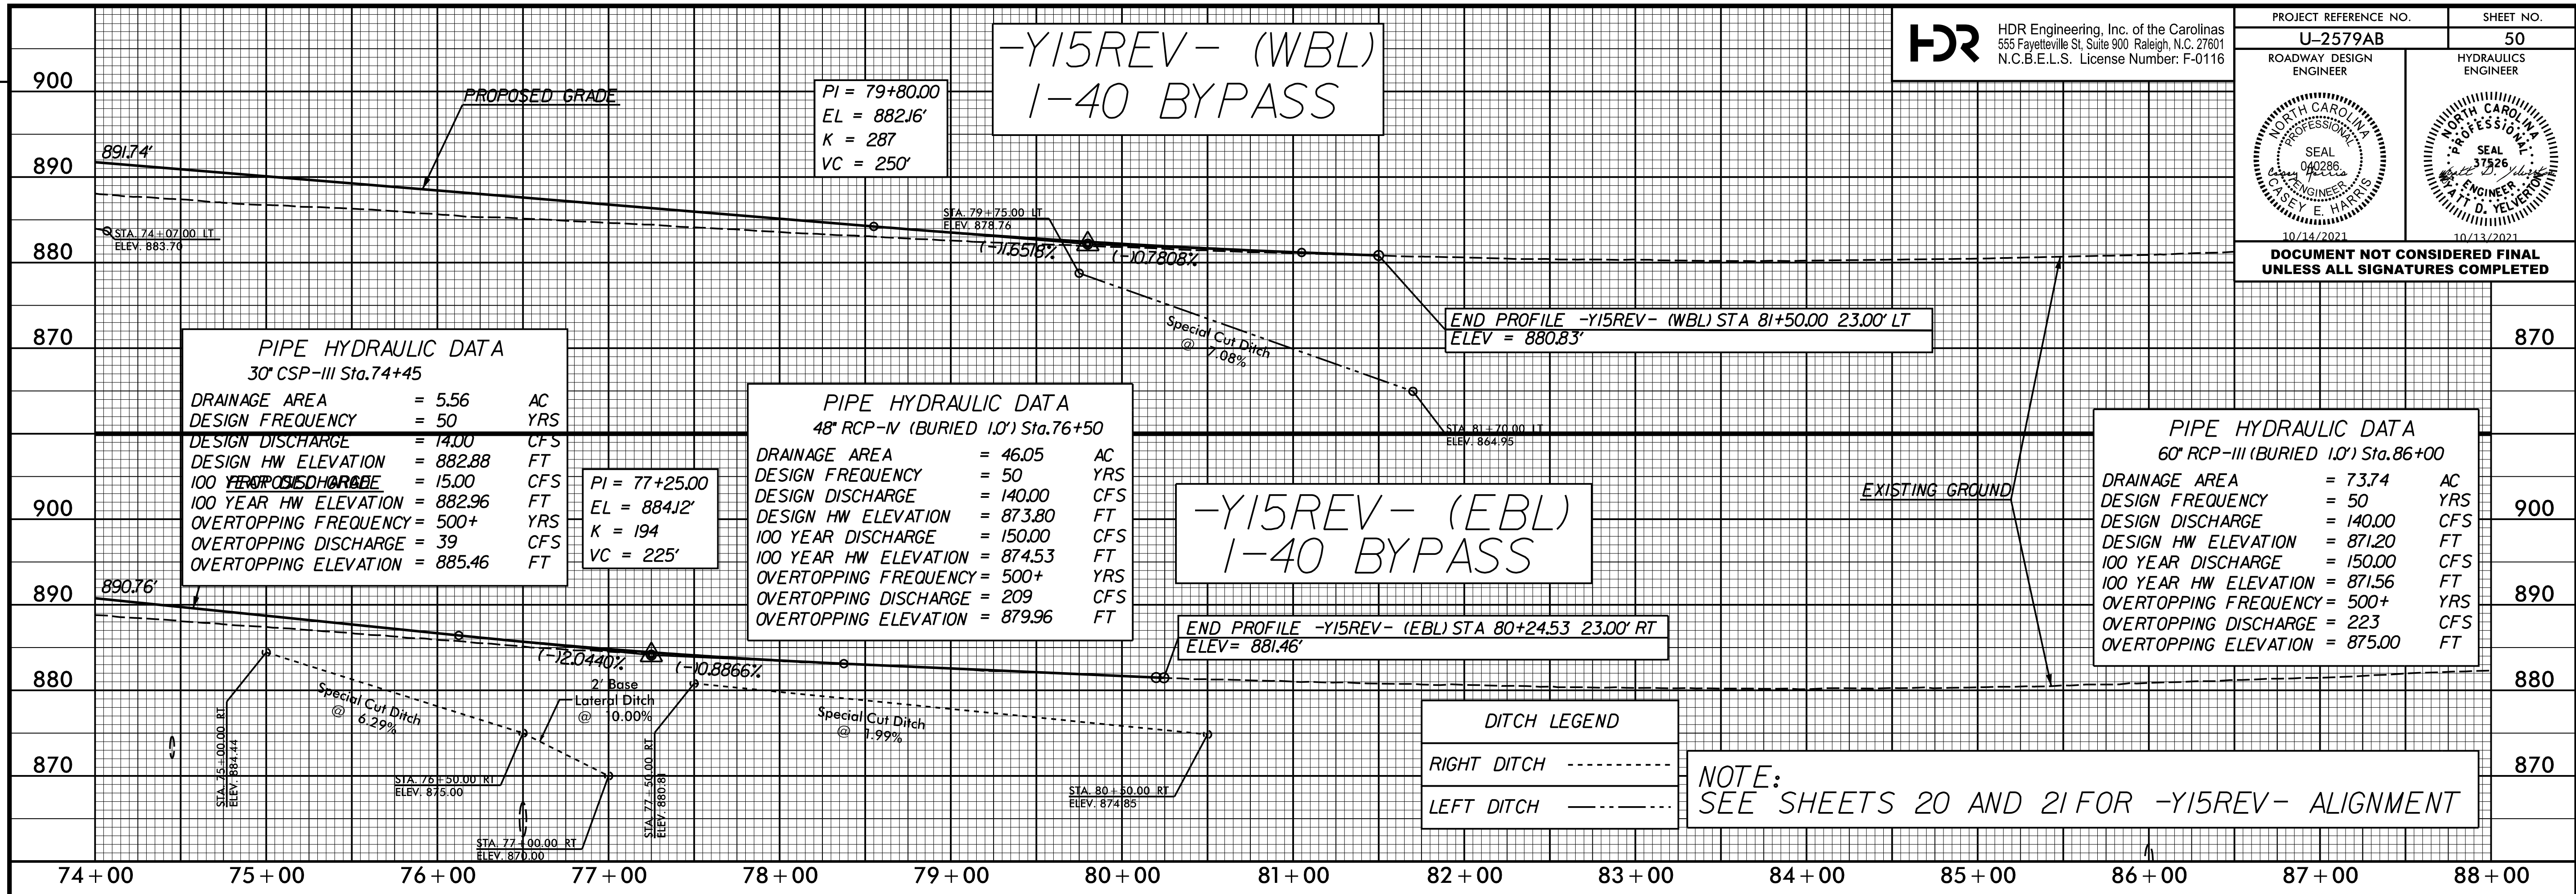

DOCUMENT NOT CONSIDERED FINAL UNLESS ALL SIGNATURES COMPLETED

PLOT DRIVER: NCDOT\_color\_eng\_50.plt  
 USER: SPEREIRA  
 DATE: 8/27/2021  
 TIME: 1:41:25 PM  
 FILE: \

REVISIONS