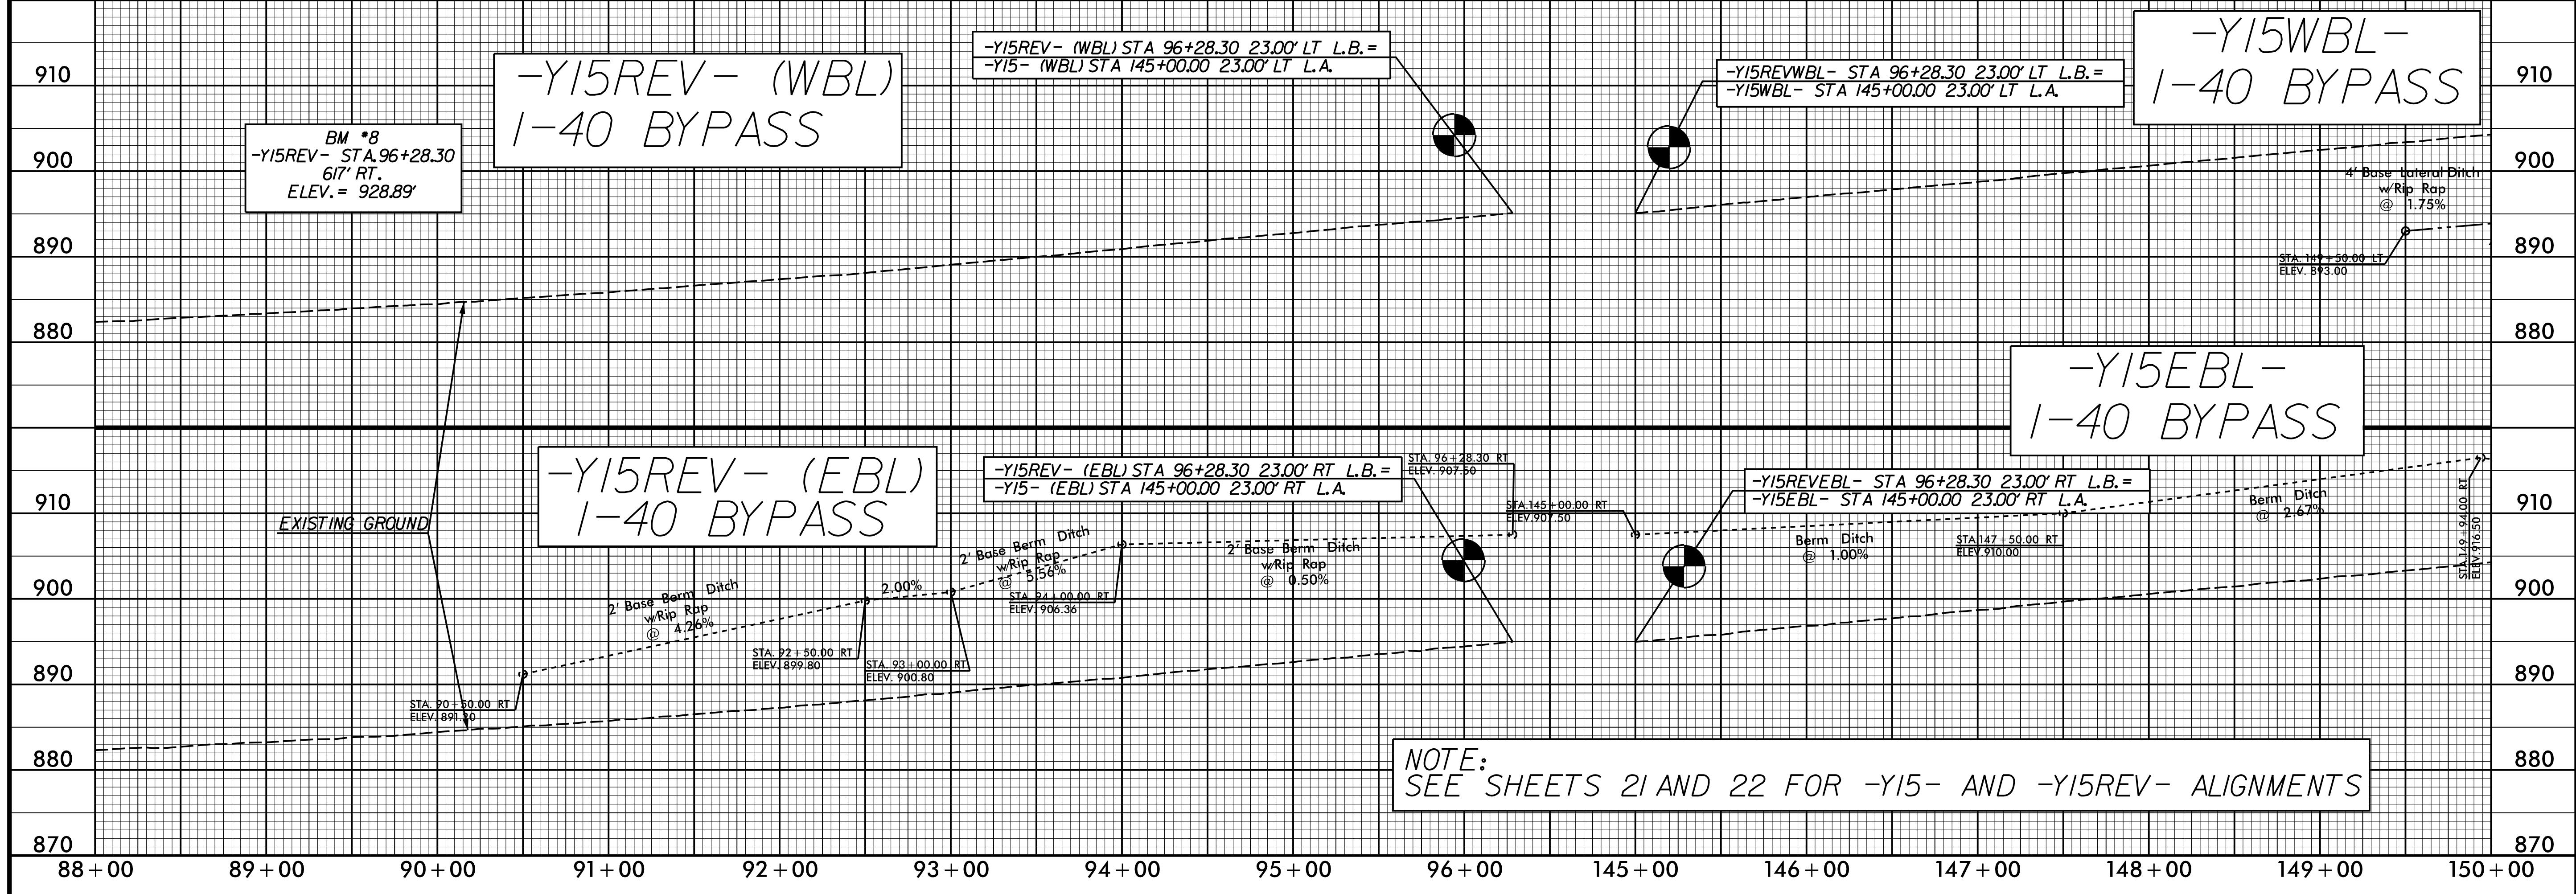

DOCUMENT NOT CONSIDERED FINAL UNLESS ALL SIGNATURES COMPLETED

PLOT DRIVER: NCDOT\_color\_eng\_50.plt  
 USER: SPEREIRA  
 DATE: 8/27/2021  
 TIME: 1:41:25 PM  
 FILE: \

REVISIONS