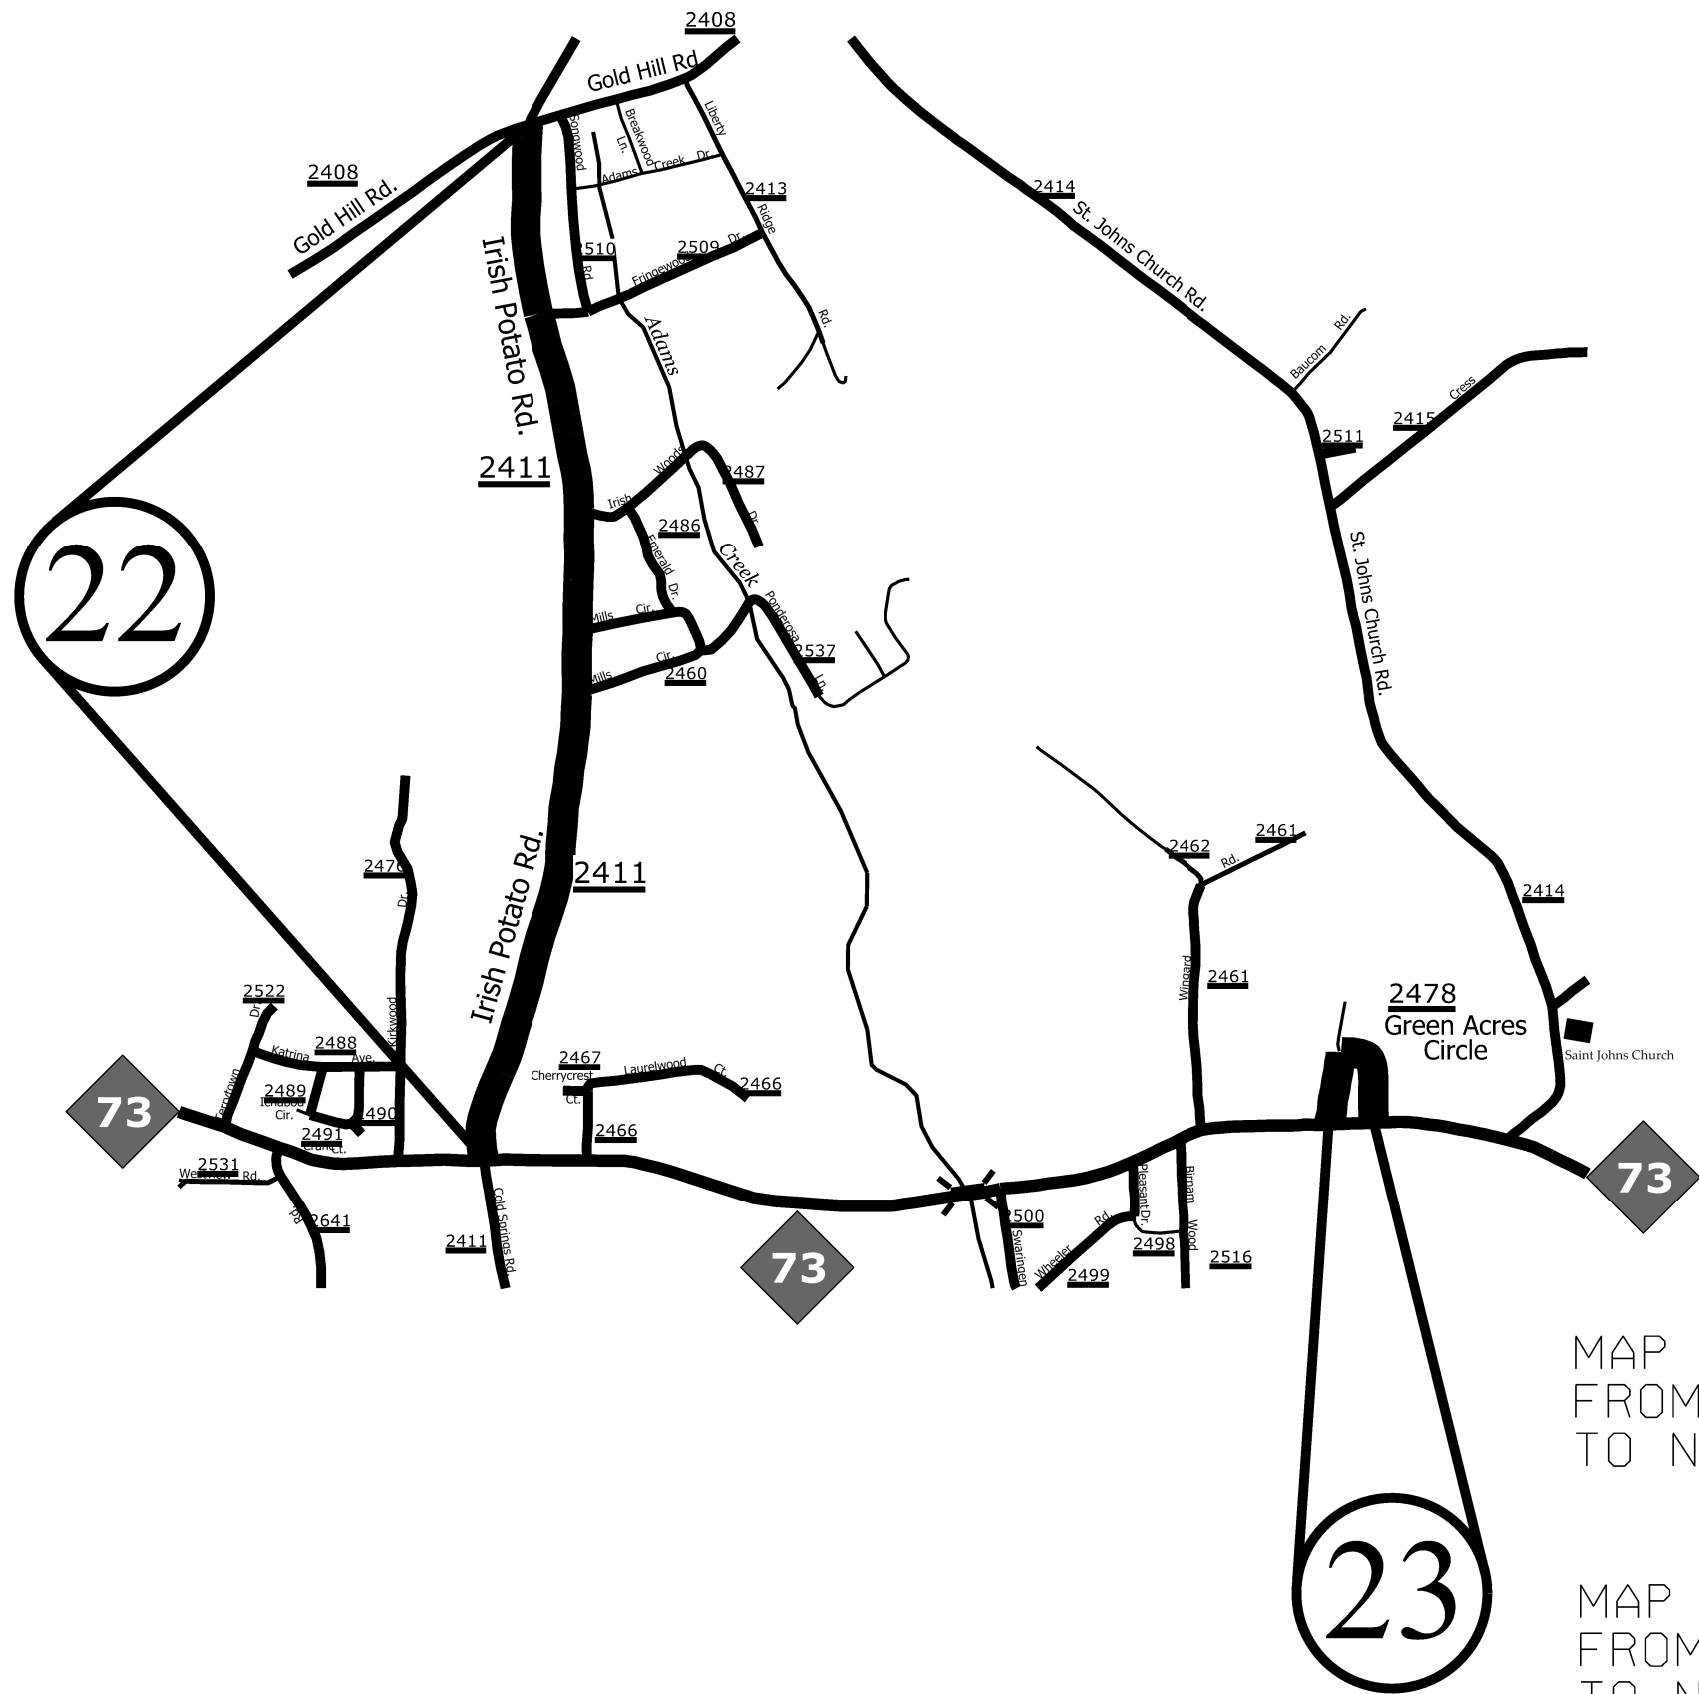

STATE	PROJECT NO.	SHEET NO.	TOTAL SHEETS
N.C.	2022CPT.10.09.10131 2022CPT.10.09.20131 2022CPT.10.09.20132	9	
F.A. PROJECT NO.			

ENLARGED MUNICIPAL AND SUBURBAN AREAS
CABARRUS COUNTY
 NORTH CAROLINA
PREPARED BY THE
 NORTH CAROLINA DEPARTMENT OF TRANSPORTATION
 DIVISION OF HIGHWAYS - DIVISION 10 DISTRICT 1

MAP #22 - SR 2411 (IRISH POTATO ROAD) 2.10 MILES
 FROM SR 2408 (GOLD HILL ROAD) (MP 2.36)
 TO NC 73 (MP 4.46)

MAP #23 - SR 2478 (GREEN ACRES CIRCLE) 0.33 MILES
 FROM NC 73 (MP 0.00)
 TO NC 73 (MP 0.33)