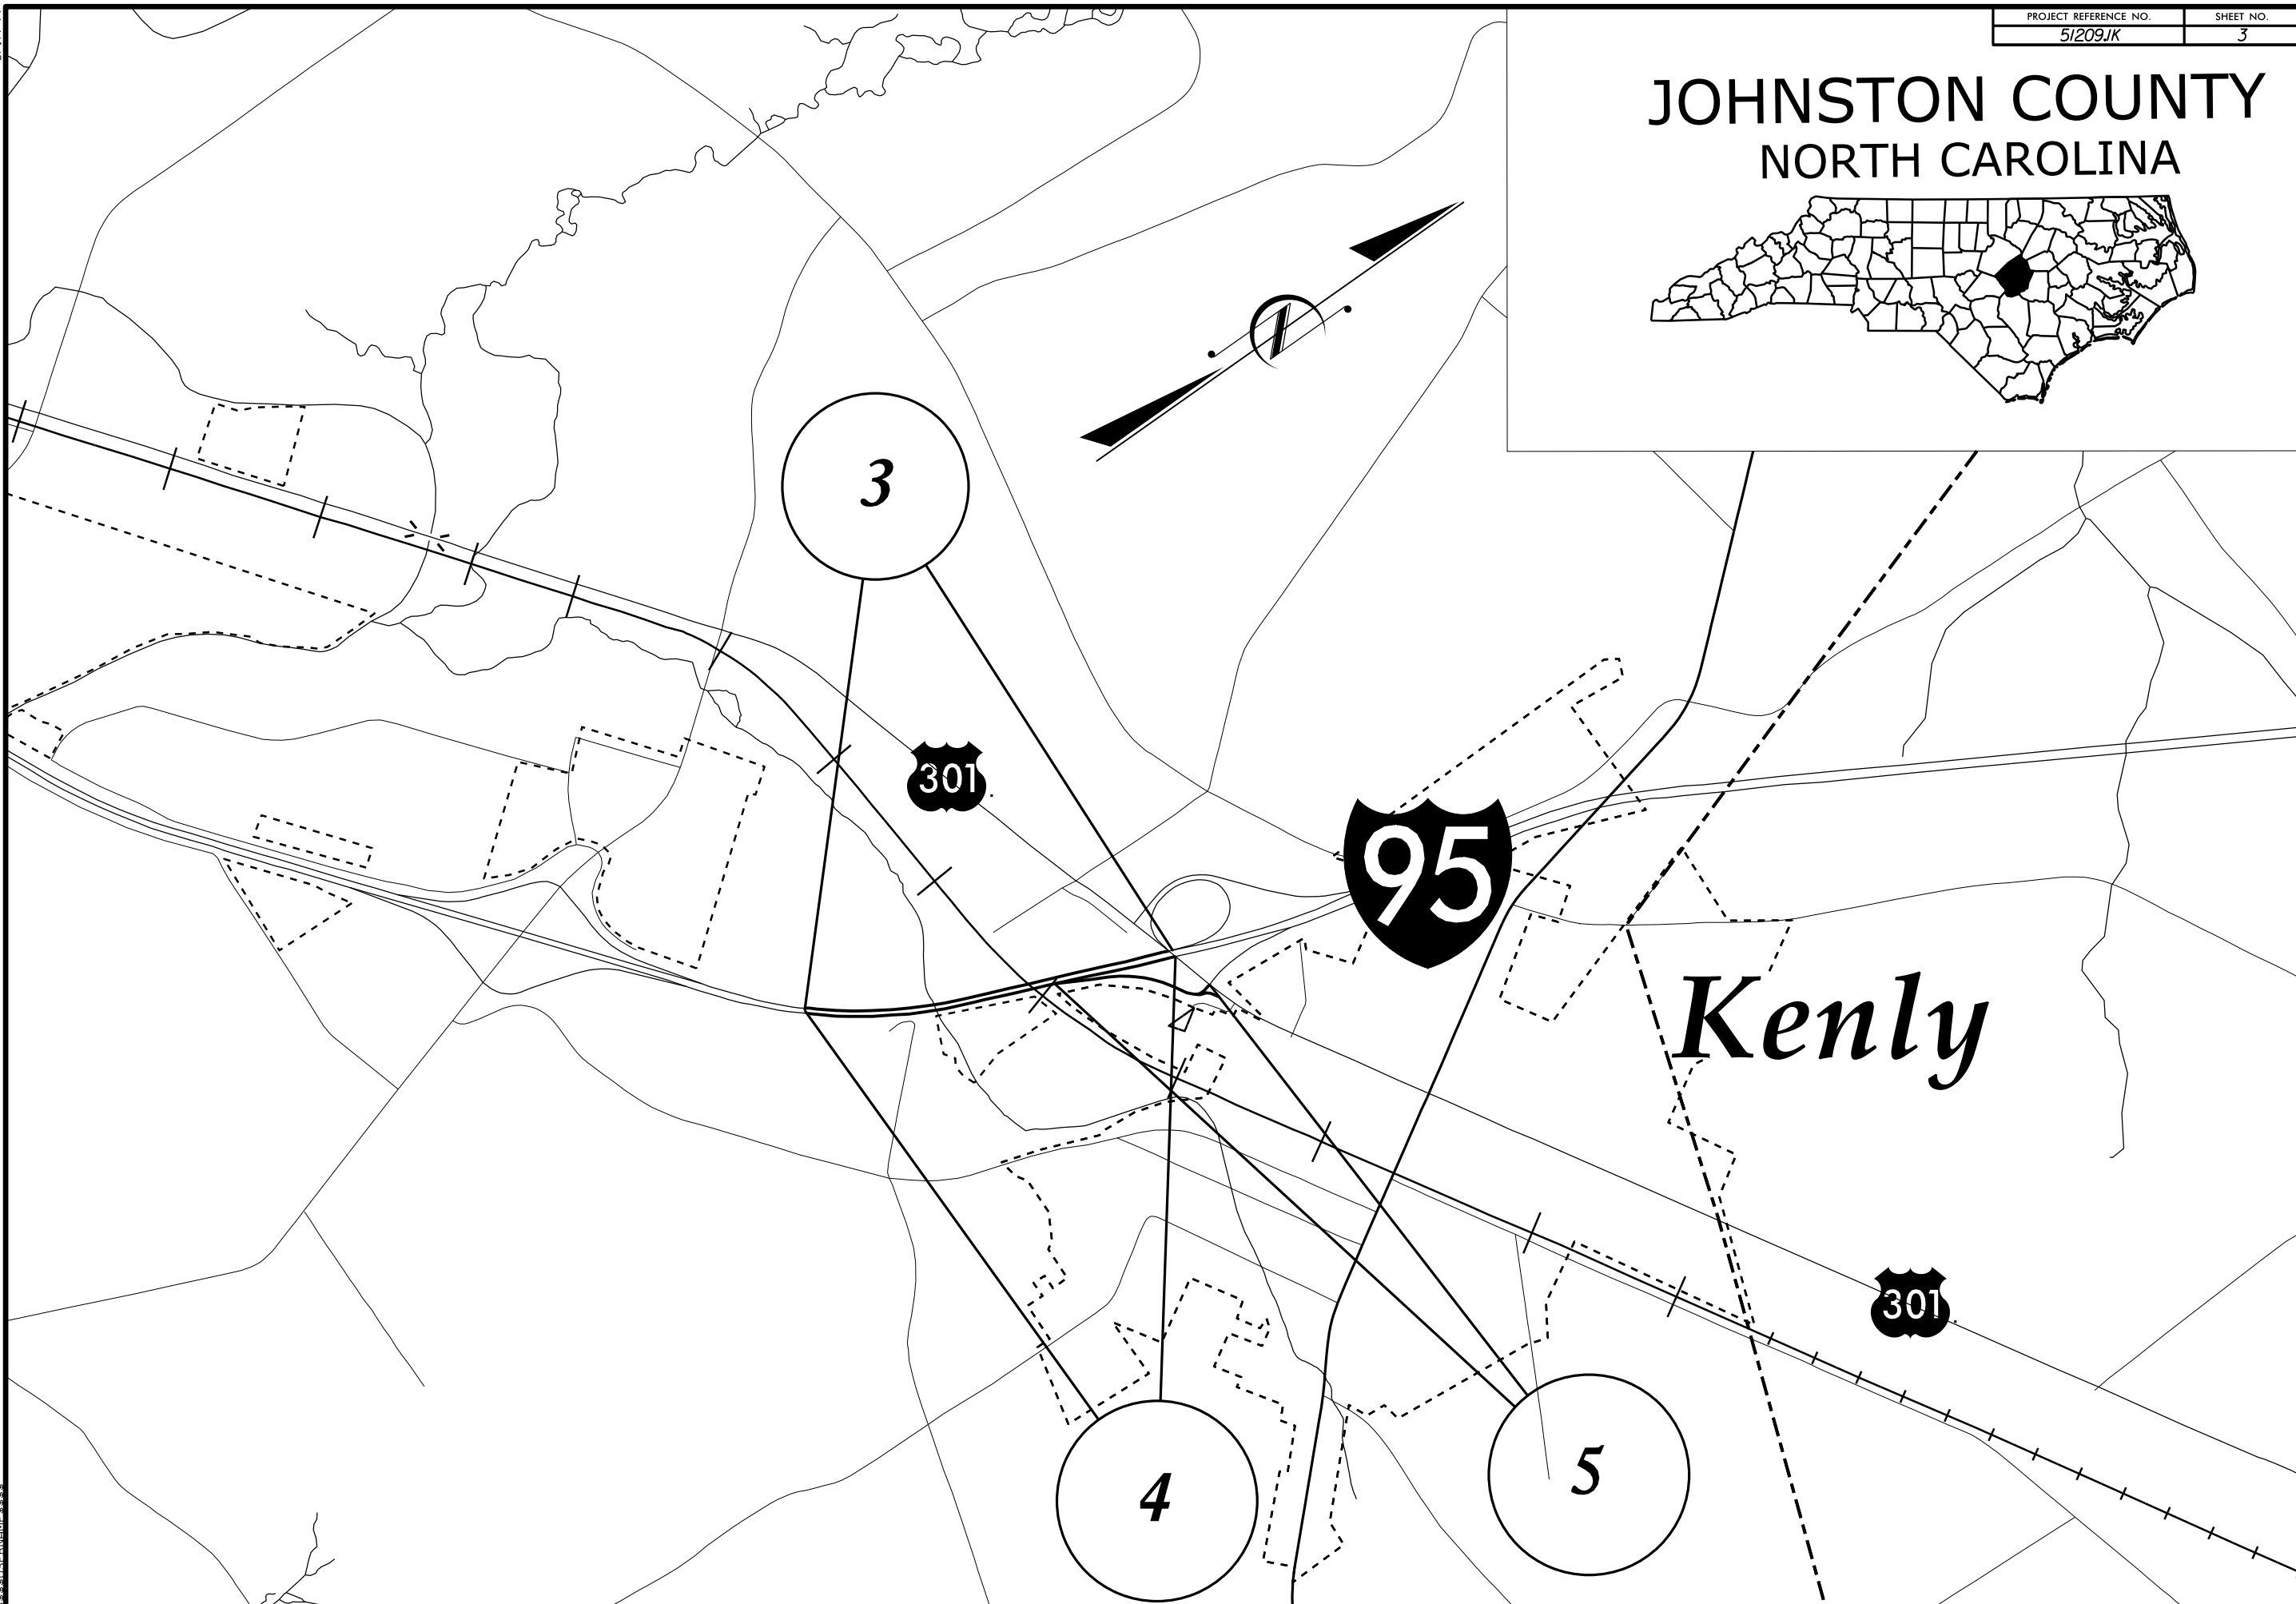

JOHNSTON COUNTY NORTH CAROLINA

8/17/99

I6-JUL-2021 11:34
S:\DCC\15936\1-5936 Map Sheet.dgn
USER:JUSFENNAME