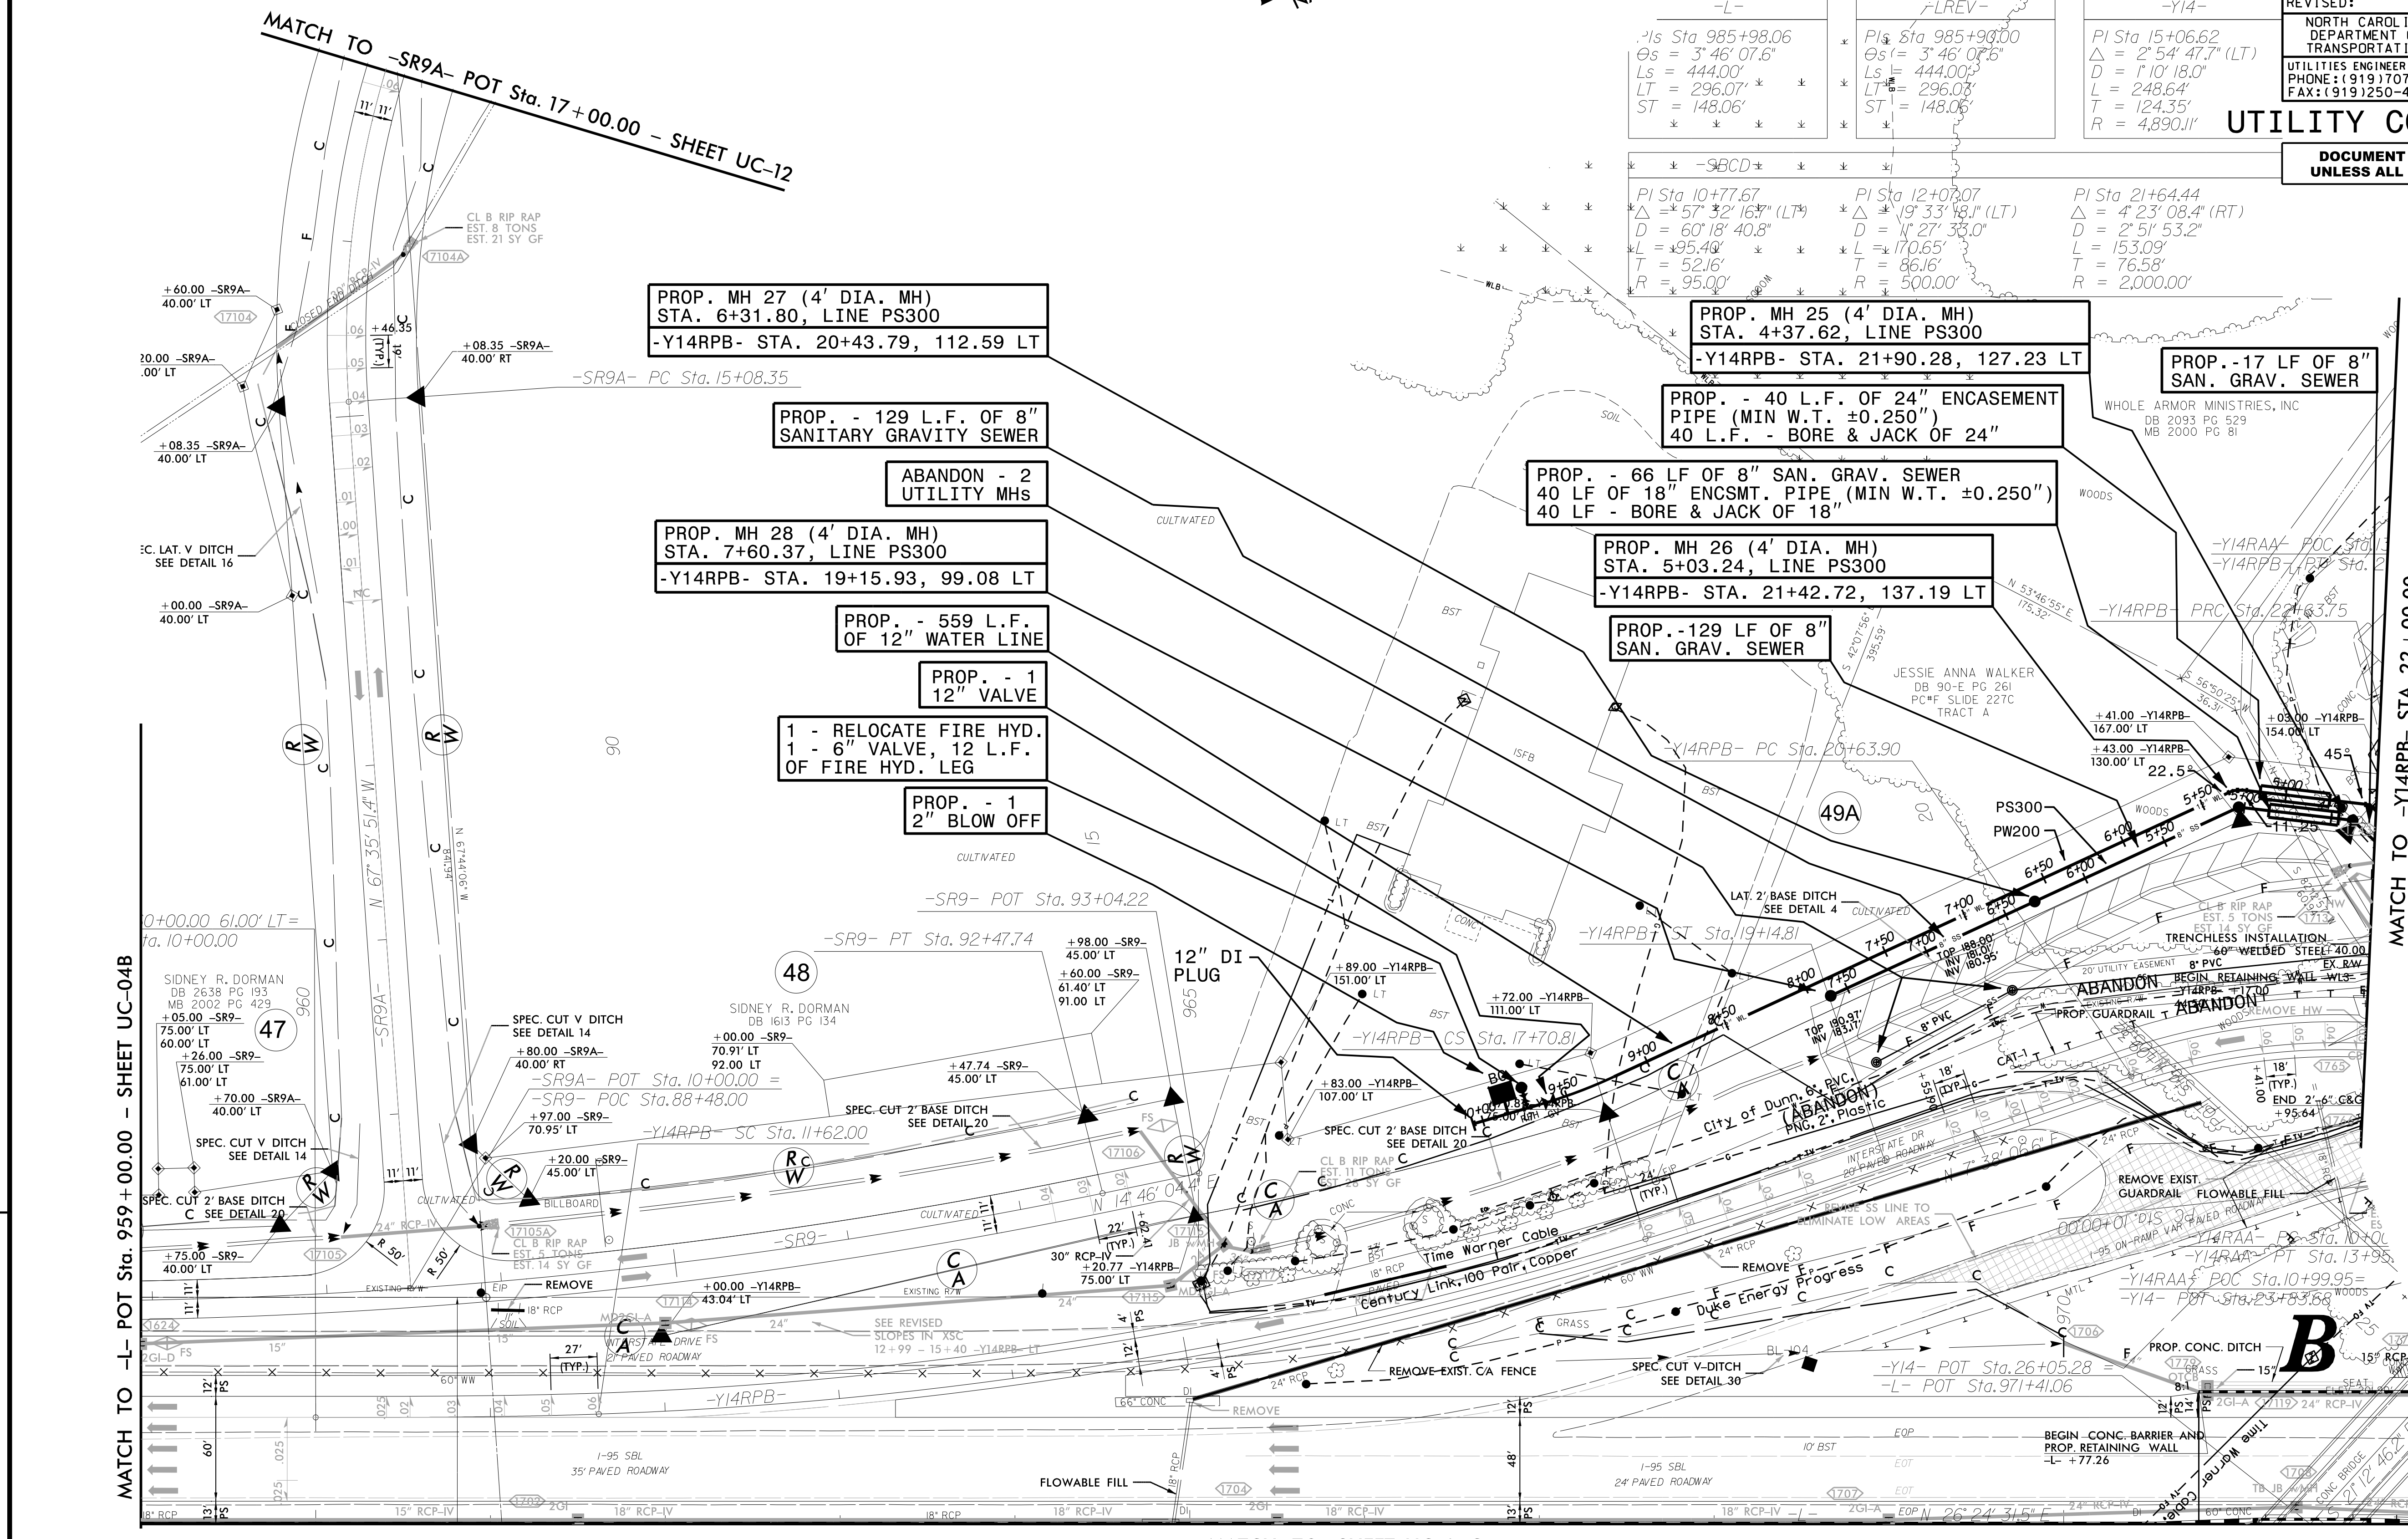

5/14/2019

PROJECT REFERENCE NO.	I-5878
SHEET NO.	UC-5A
DESIGNED BY:	DMP
DRAWN BY:	DMP
CHECKED BY:	DMP
APPROVED BY:	
REVISED:	
NORTH CAROLINA DEPARTMENT OF TRANSPORTATION	
UTILITIES ENGINEERING SEC. PHONE: (919) 707-6690 FAX: (919) 250-4151	
UTILITY CONSTRUCTION PLANS ONLY	

UTILITY CONSTRUCTION

DOCUMENT NOT CONSIDERED FINAL
UNLESS ALL SIGNATURES COMPLETED

-L-	-LREV-	-Y14-
PI Sta 14+68.16 Δ = 15' 00" 11.4" (LT) D = 2' 27" 51.6" L = 608.8' T = 306.16' R = 2,325.00'	PI Sta 985+98.00 Δ = 3' 46' 07.6" D = 444.00' L = 296.07' ST = 148.06'	PI Sta 15+06.62 Δ = 2' 54' 47.7" (LT) D = 1' 10" 18.0" L = 248.64' T = 124.35' R = 4,890.11'
PI Sta 10+77.67 Δ = 57' 32" 16.7" (LTV) D = 60' 18" 40.8" L = 95.40' T = 52.16' R = 95.00'	PI Sta 12+07.07 Δ = 19' 33" 48.1" (LT) D = 1' 27" 38.0" L = 170.65' T = 86.16' R = 500.00'	PI Sta 21+64.44 Δ = 4' 23" 08.4" (RT) D = 2' 51" 53.2" L = 153.09' T = 76.58' R = 2,000.00'

MATCH TO -L- POT Sta. 959+00.00 - SHEET UC-04B

MATCH TO -SR9A- POT Sta. 17+00.00 - SHEET UC-12

MATCH TO -Y14RPB- STA. 22+00.00 SHEET UC-5B

MATCH TO -L- STA. 972+00.00 SHEET UC-5B

MATCH TO SHEET UC-05C

THE ESTIMATED QUANTITY OF D.I. WATER PIPE FITTINGS ON THIS PLAN SHEET IS 1,065 POUNDS. THE ACTUAL QUANTITY AND TYPE OF FITTINGS WILL VARY BASED ON FIELD CONDITIONS.

REVISIONS