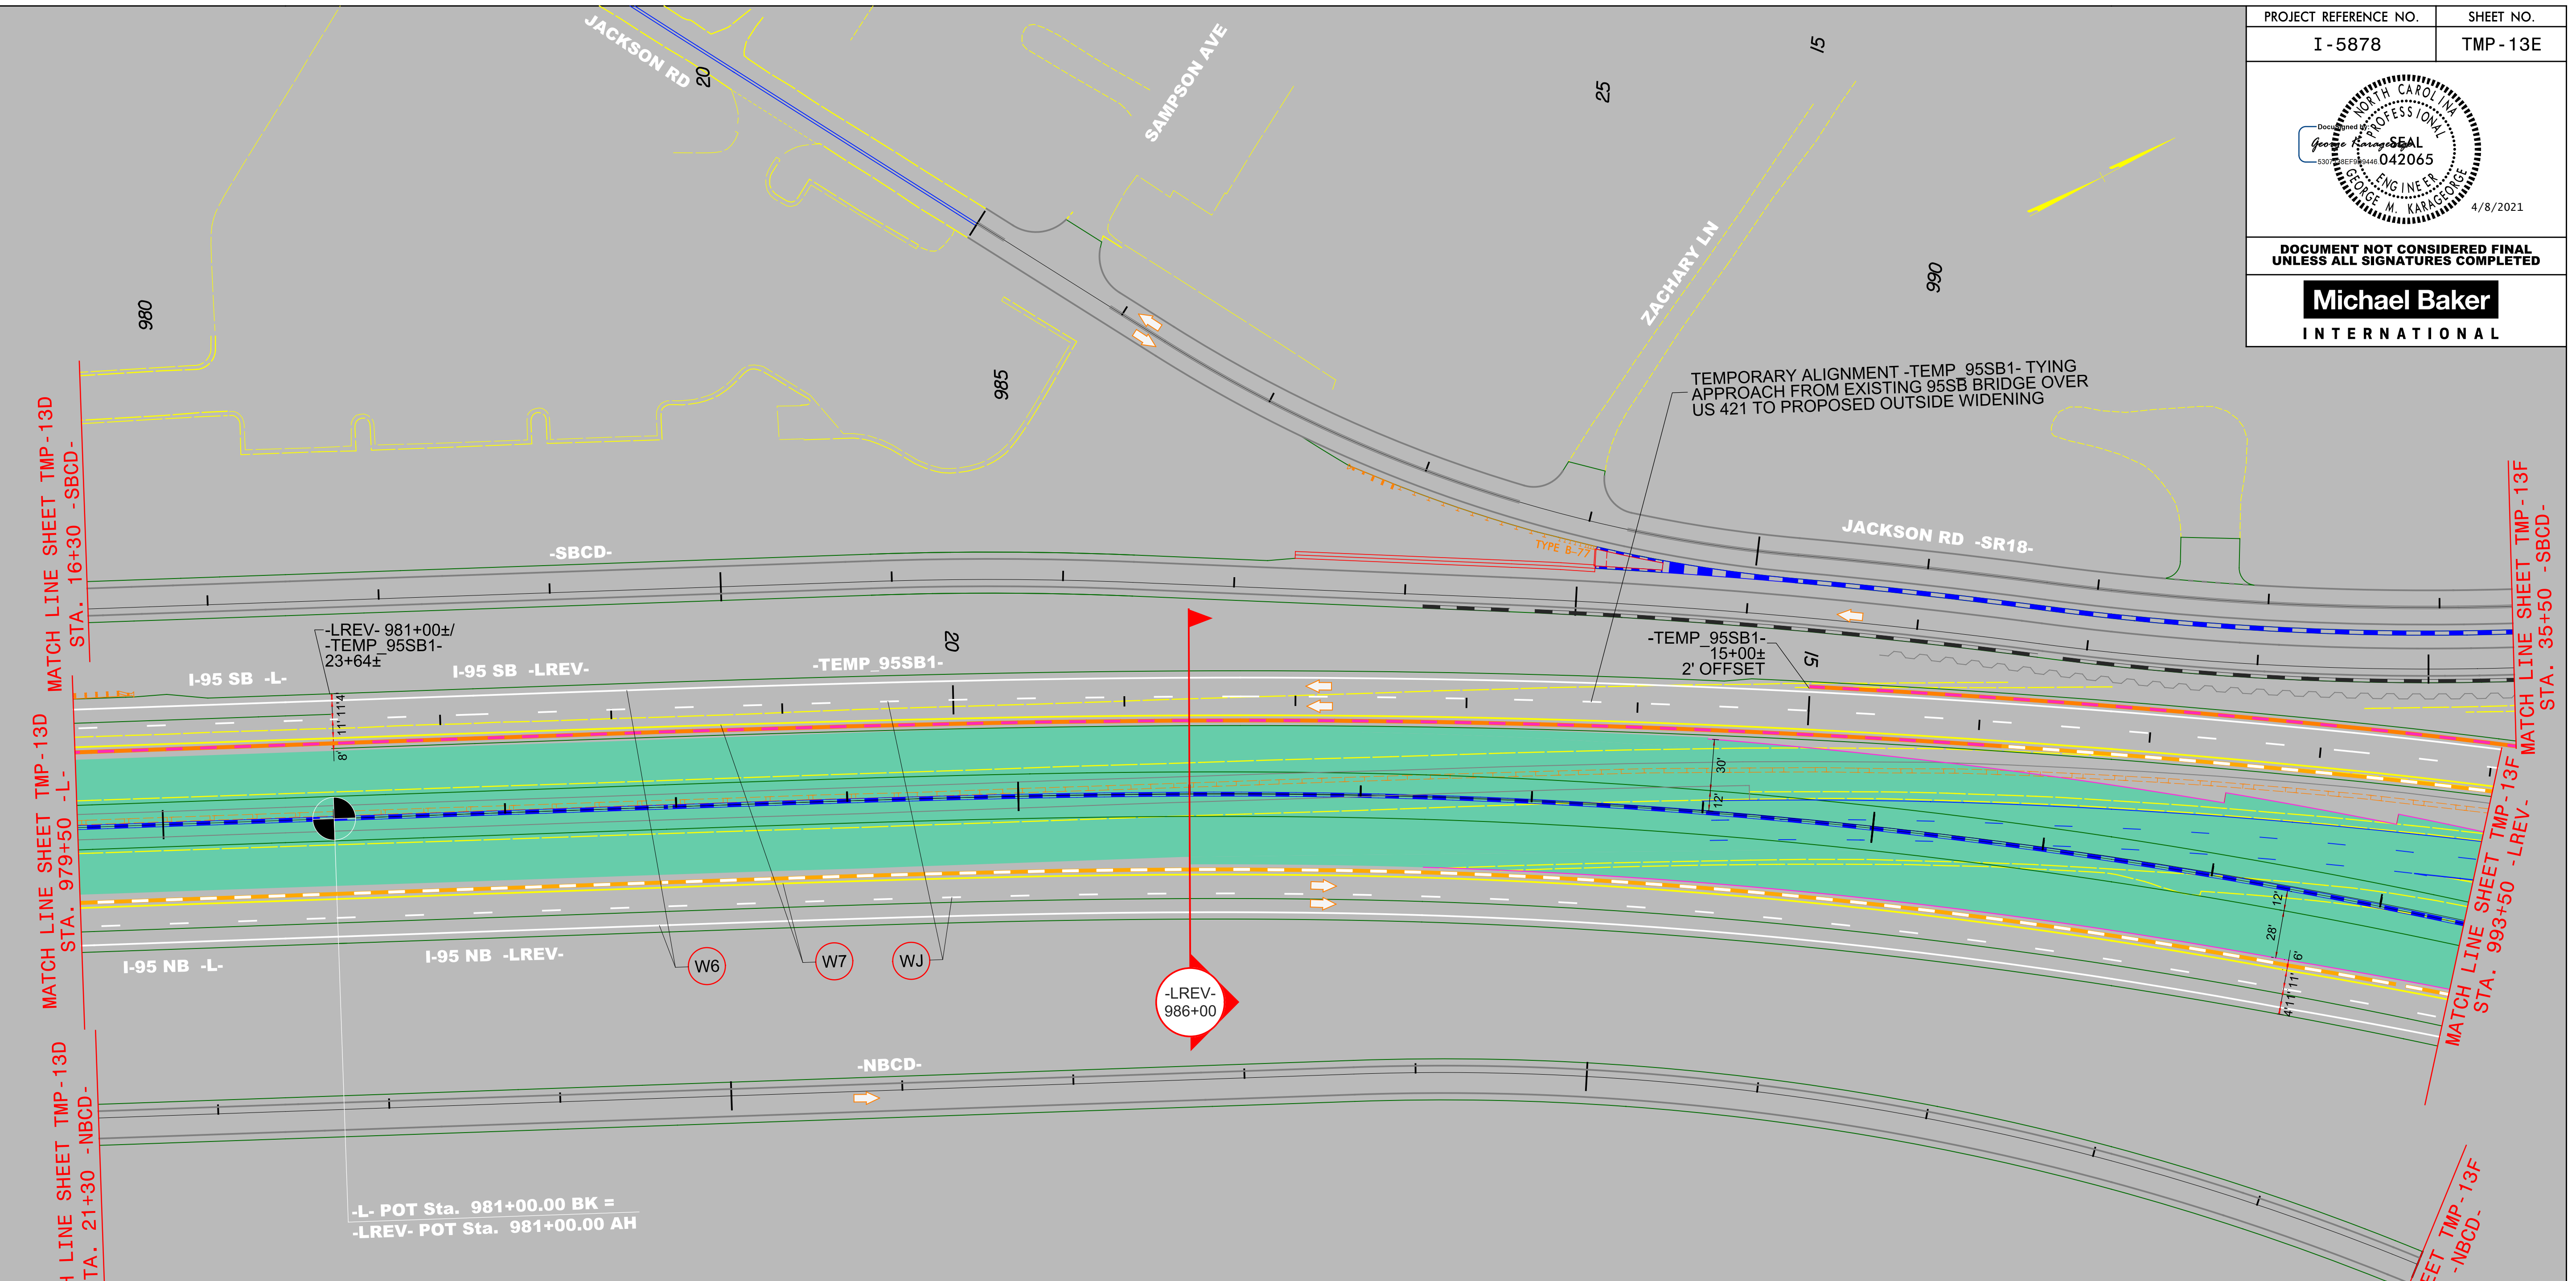

DOCUMENT NOT CONSIDERED FINAL
UNLESS ALL SIGNATURES COMPLETED

Michael Baker
INTERNATIONAL

-L- POT Sta. 981+00.00 BK =
-LREV- POT Sta. 981+00.00 AH

AREA 1
PHASE IV
STEP 1