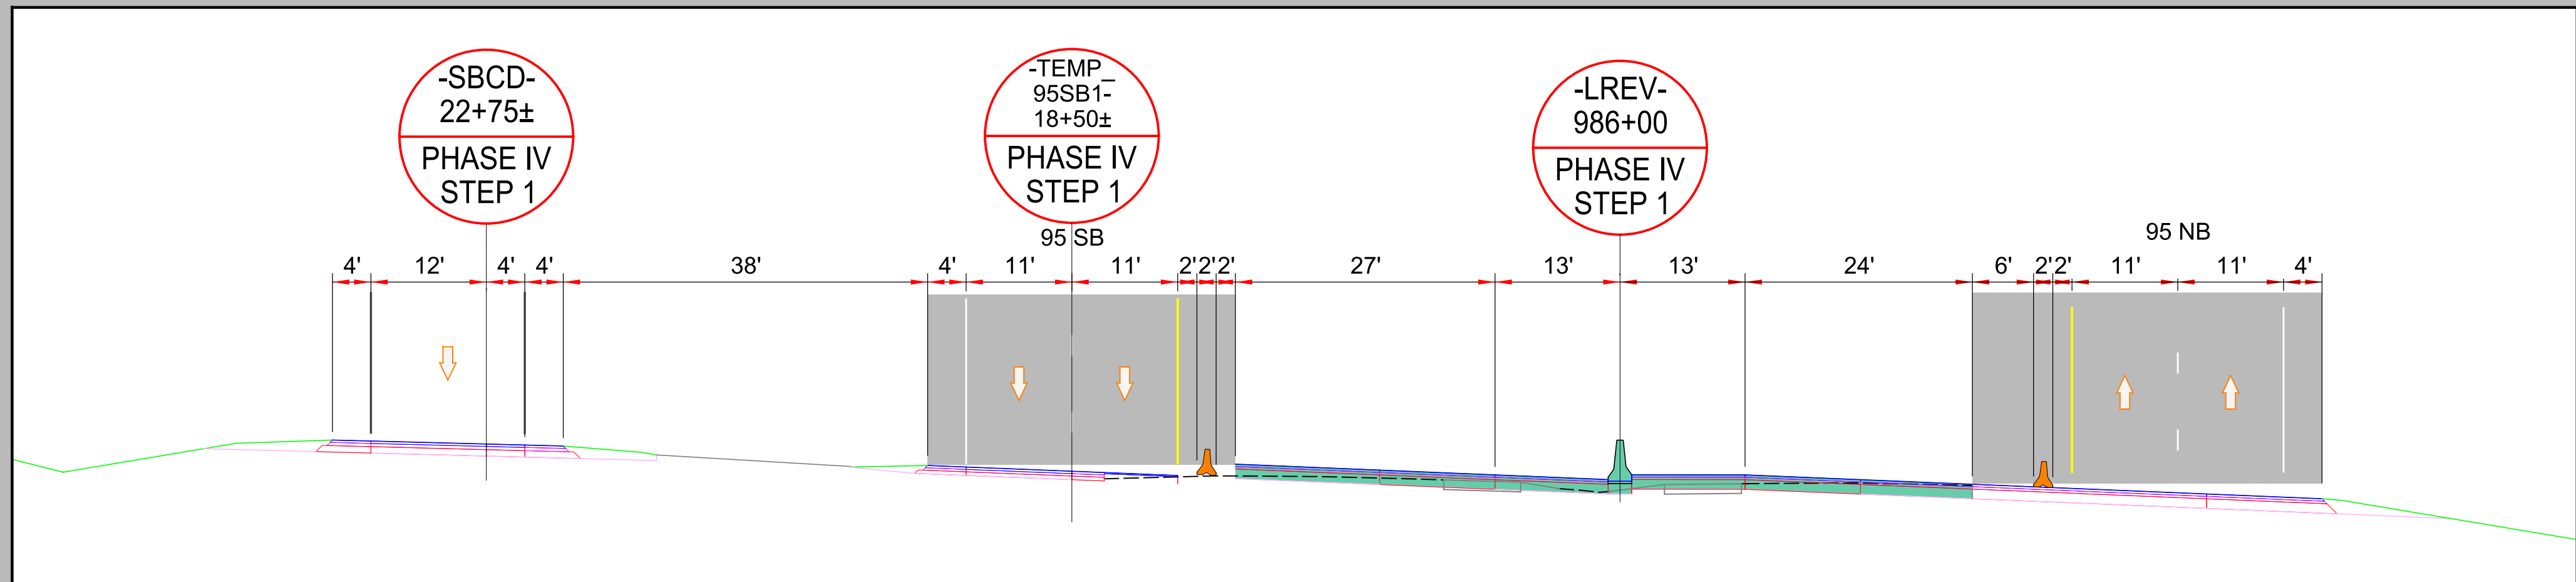

DOCUMENT NOT CONSIDERED FINAL
UNLESS ALL SIGNATURES COMPLETED

Michael Baker
INTERNATIONAL

-L- POT Sta. 981+00.00 BK =
-LREV- POT Sta. 981+00.00 AH

AREA 1
PHASE IV
STEP 1