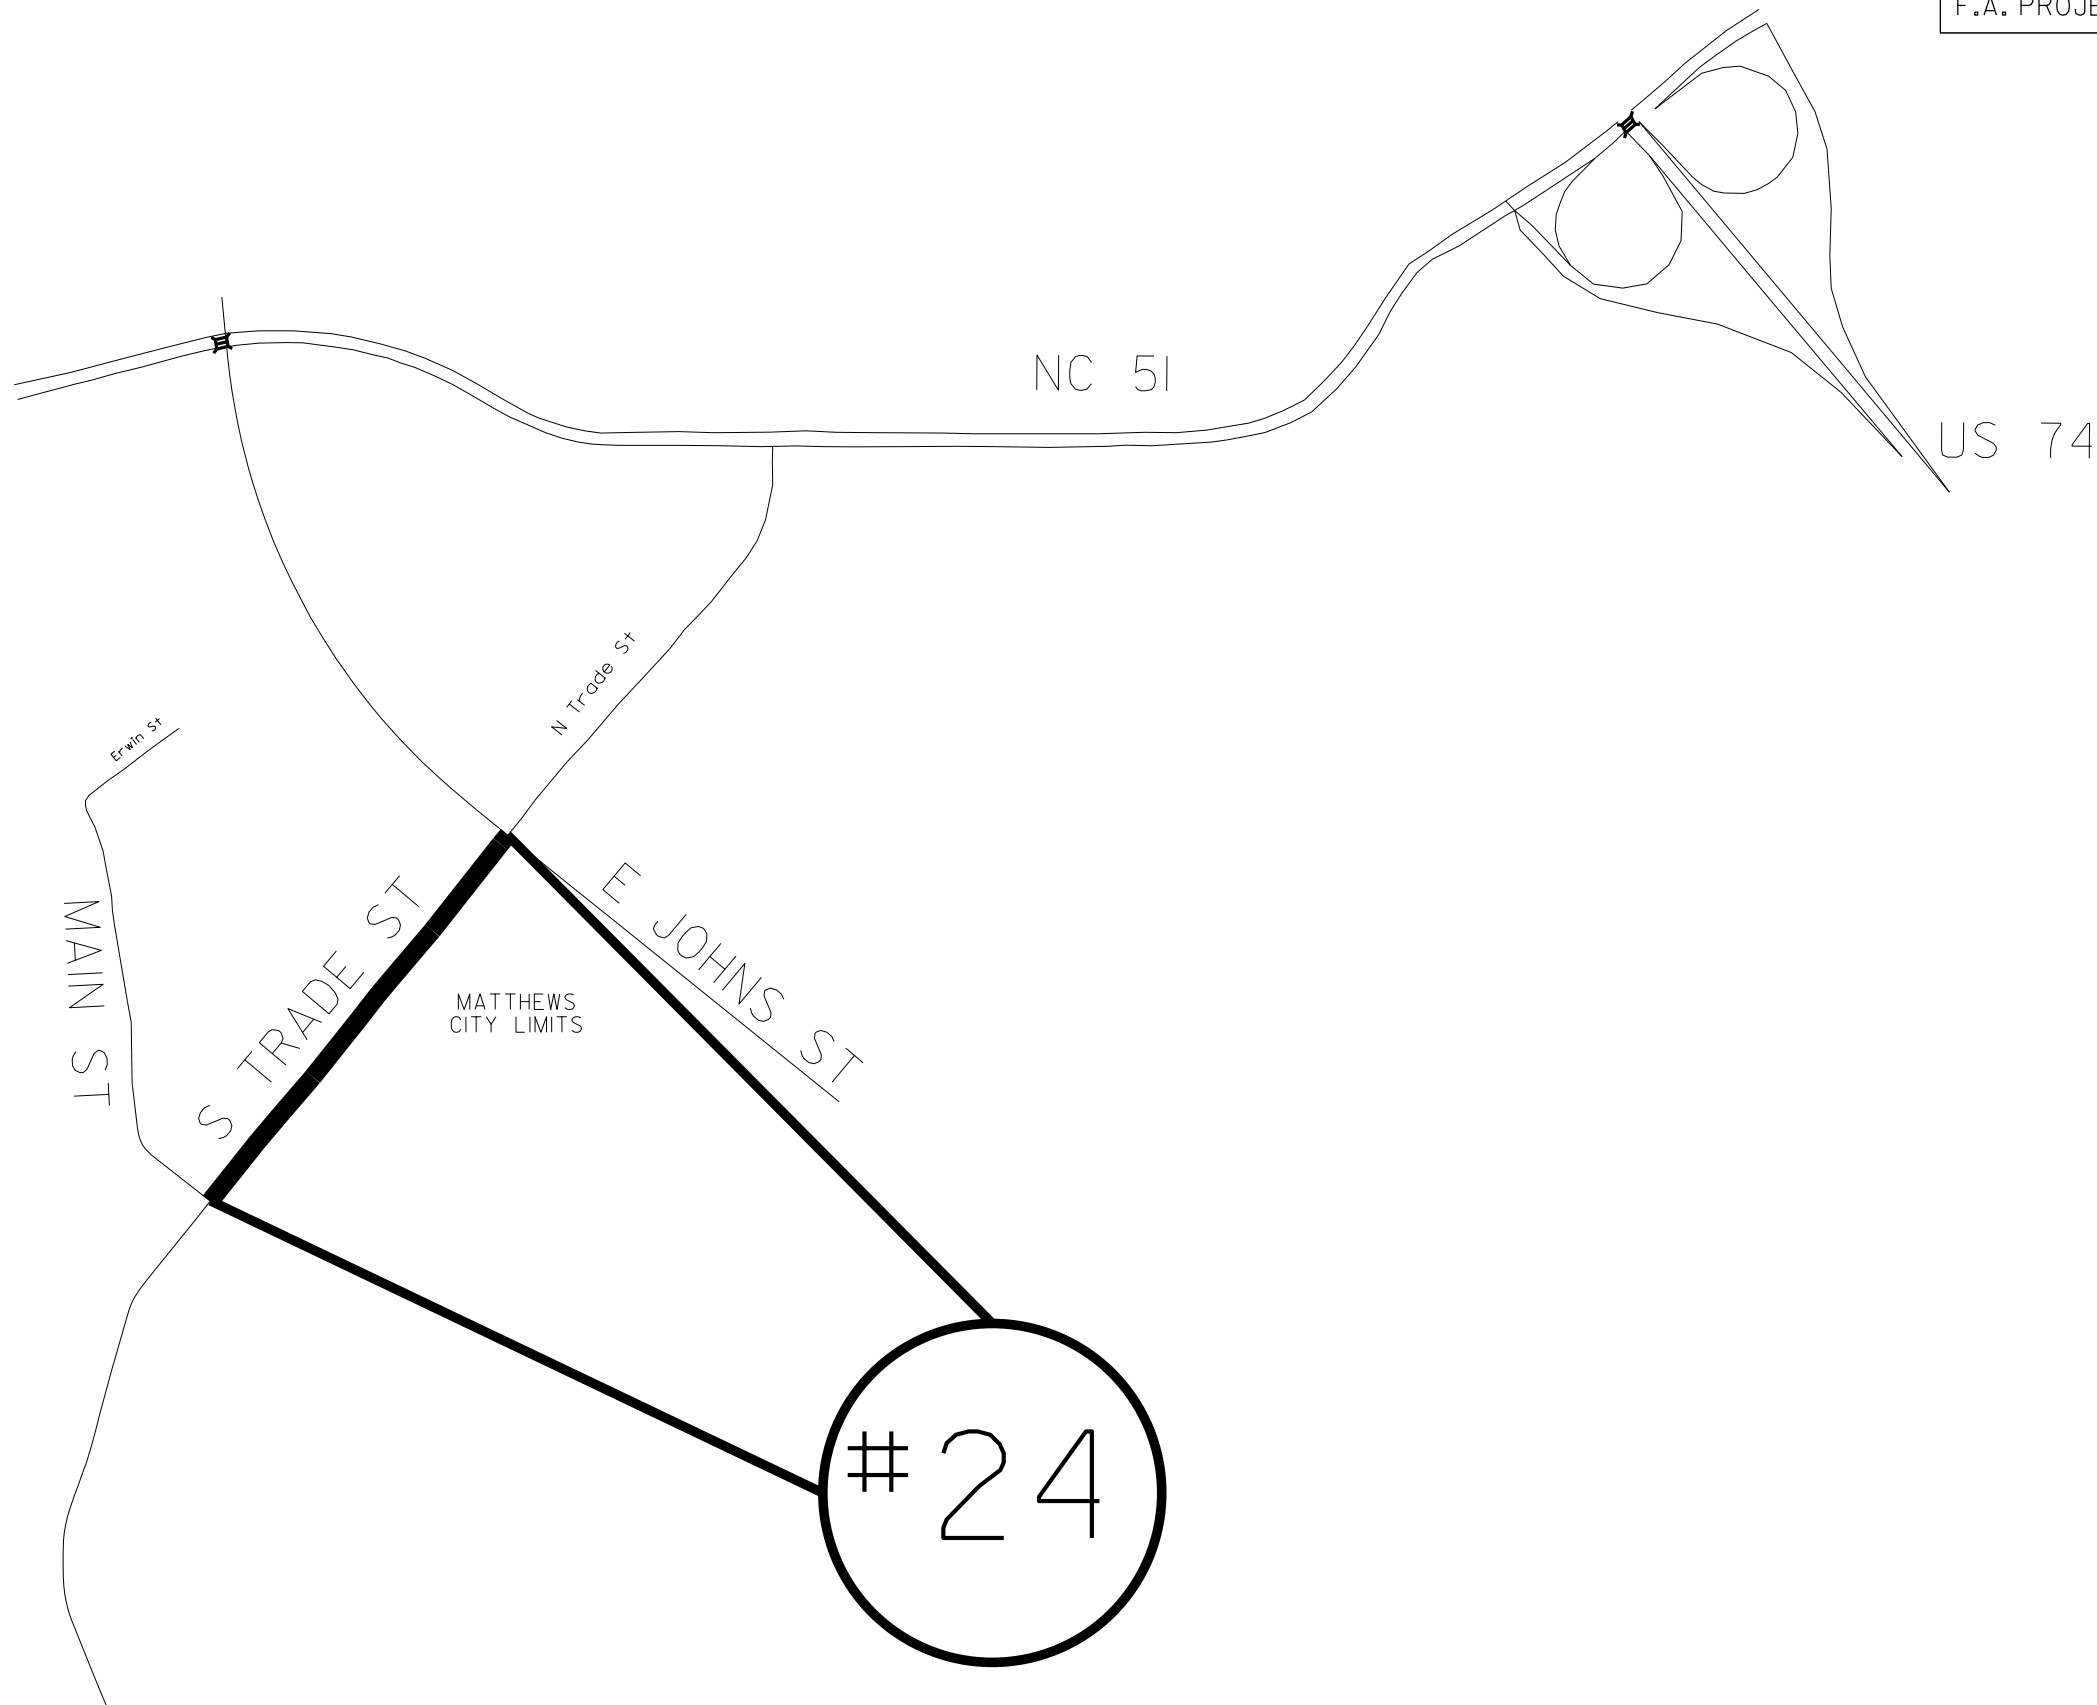

STATE	PROJECT NO.	SHEET NO.	TOTAL SHEETS
NC	2021CPT.10.15.10601 2021CPT.10.15.20601	14	
F.A. PROJECT NO.			

ENLARGED MUNICIPAL AND SUBURBAN AREAS

MECKLENBURG COUNTY

NORTH CAROLINA

PREPARED BY THE
NORTH CAROLINA DEPARTMENT OF TRANSPORTATION
DIVISION OF HIGHWAYS - DIVISION 10 DISTRICT 2

MAP #24 SR 3448 SOUTH TRADE STREET
0.29 MILES
FROM MAIN STREET
TO SR 1010 E JOHNS STREET