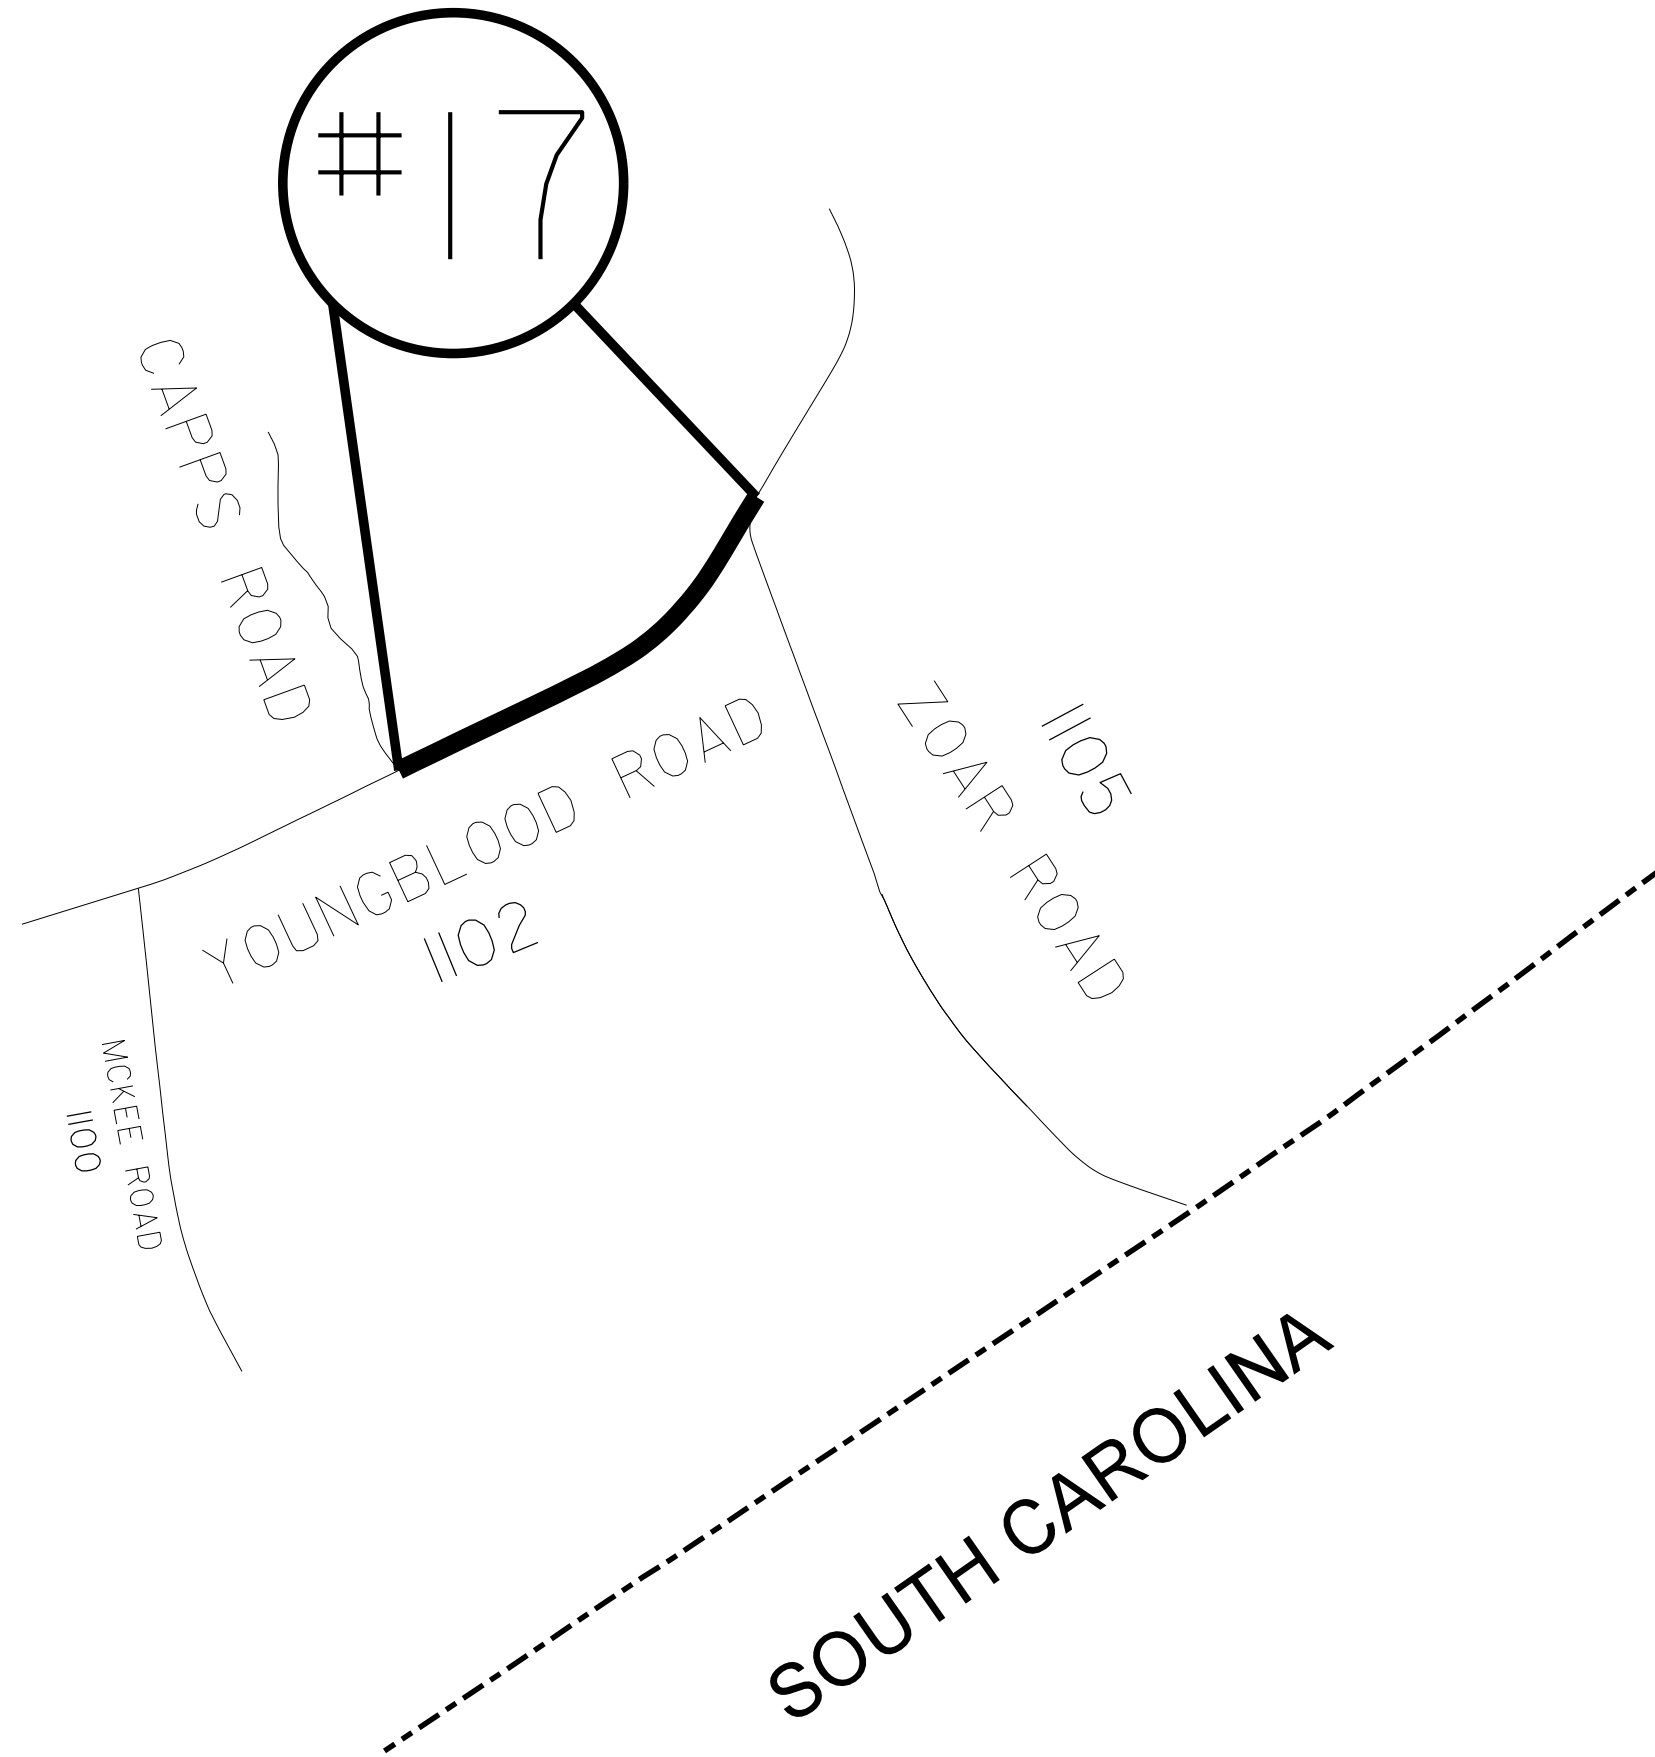

| STATE            | PROJECT NO.                                | SHEET NO. | TOTAL SHEETS |
|------------------|--|-----------|--------------|
| NC               | 2021CPT.10.15.10601<br>2021CPT.10.15.20601 | 10        |              |
| F.A. PROJECT NO. |  |           |              |

ENLARGED MUNICIPAL AND SUBURBAN AREAS

# MECKLENBURG COUNTY

NORTH CAROLINA

PREPARED BY THE  
NORTH CAROLINA DEPARTMENT OF TRANSPORTATION  
DIVISION OF HIGHWAYS - DIVISION 10 DISTRICT 2

MAP #17 SR 1102 YOUNGBLOOD ROAD  
0.67 MILES  
FROM SR 1105 ZOAR ROAD  
TO CARPS ROAD