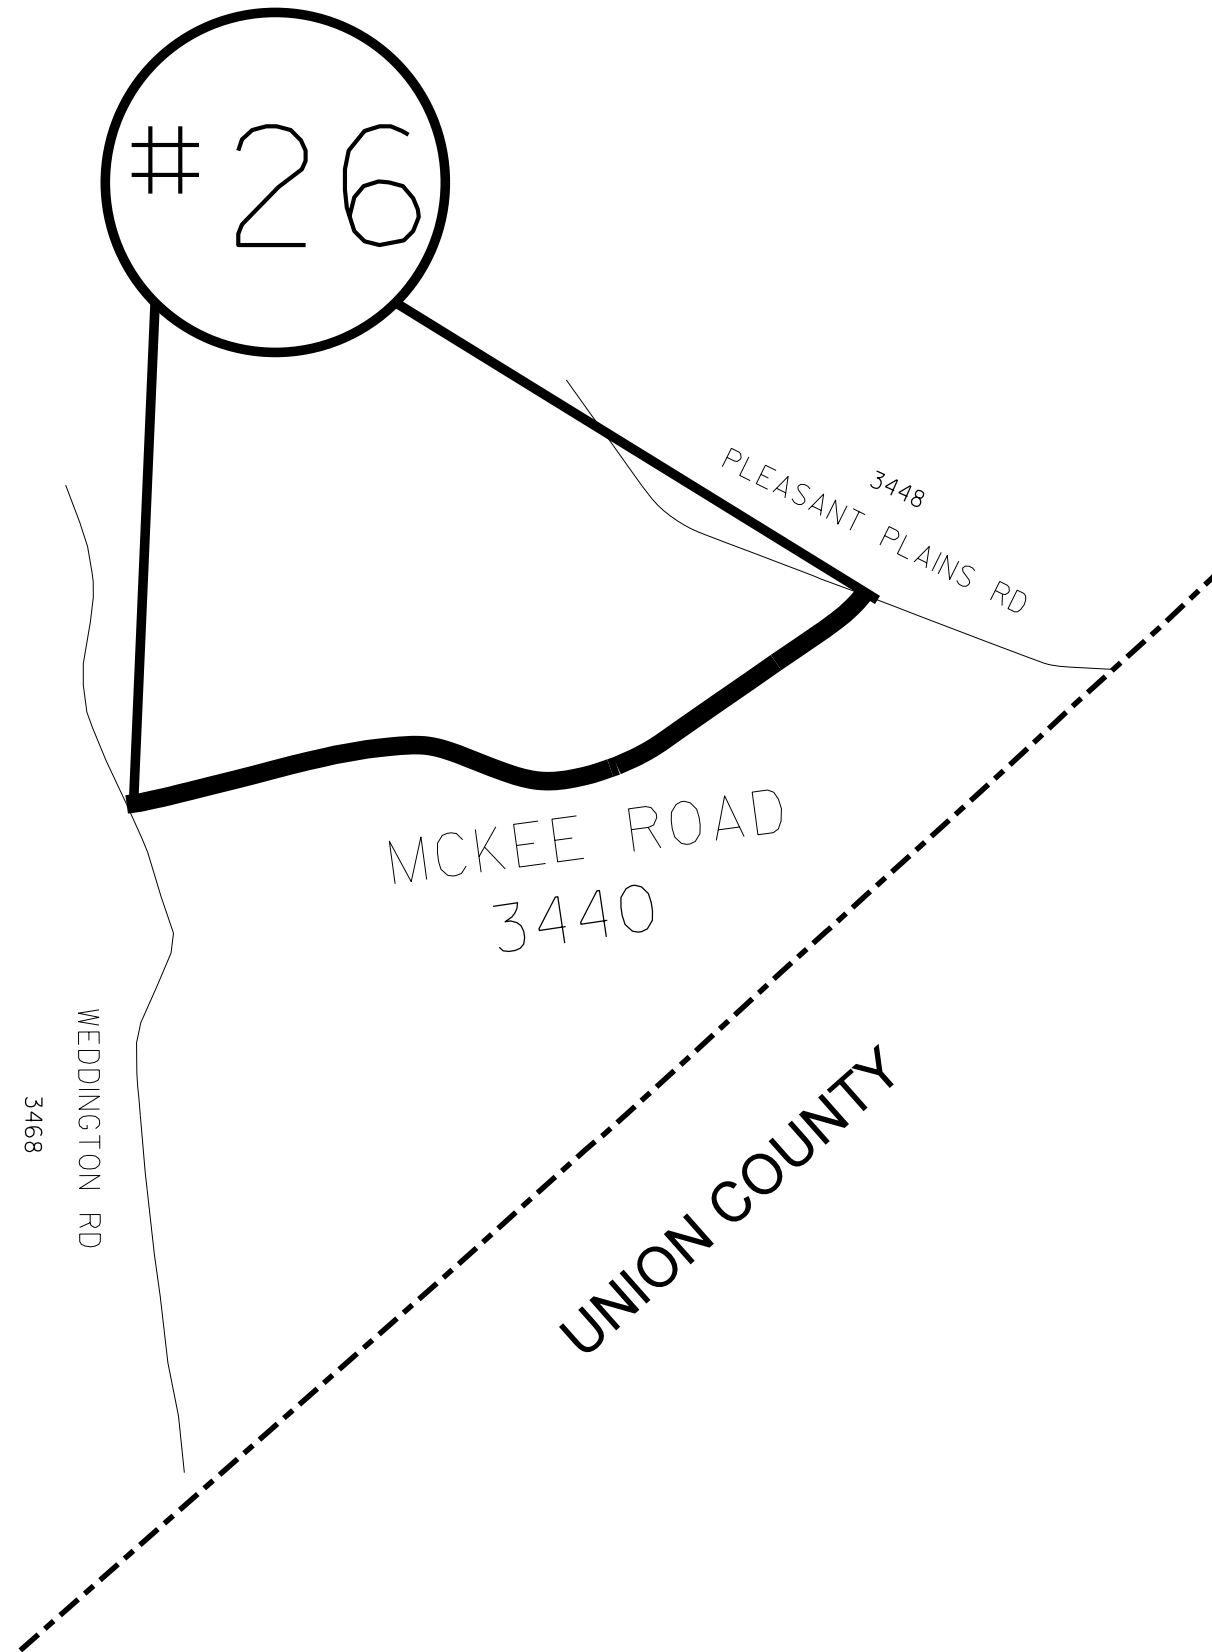

STATE	PROJECT NO.	SHEET NO.	TOTAL SHEETS
NC	2021CPT.10.15.10601 2021CPT.10.15.20601	16	
F.A. PROJECT NO.			

ENLARGED MUNICIPAL AND SUBURBAN AREAS

MECKLENBURG COUNTY

NORTH CAROLINA

PREPARED BY THE
NORTH CAROLINA DEPARTMENT OF TRANSPORTATION
DIVISION OF HIGHWAYS - DIVISION 10 DISTRICT 2

MAP #26 SR 3440 MCKEE ROAD
1.16 MILES
FROM SR 3448 PLEASANT PLAINS ROAD
TO SR 3468 WEDDINGTON ROAD