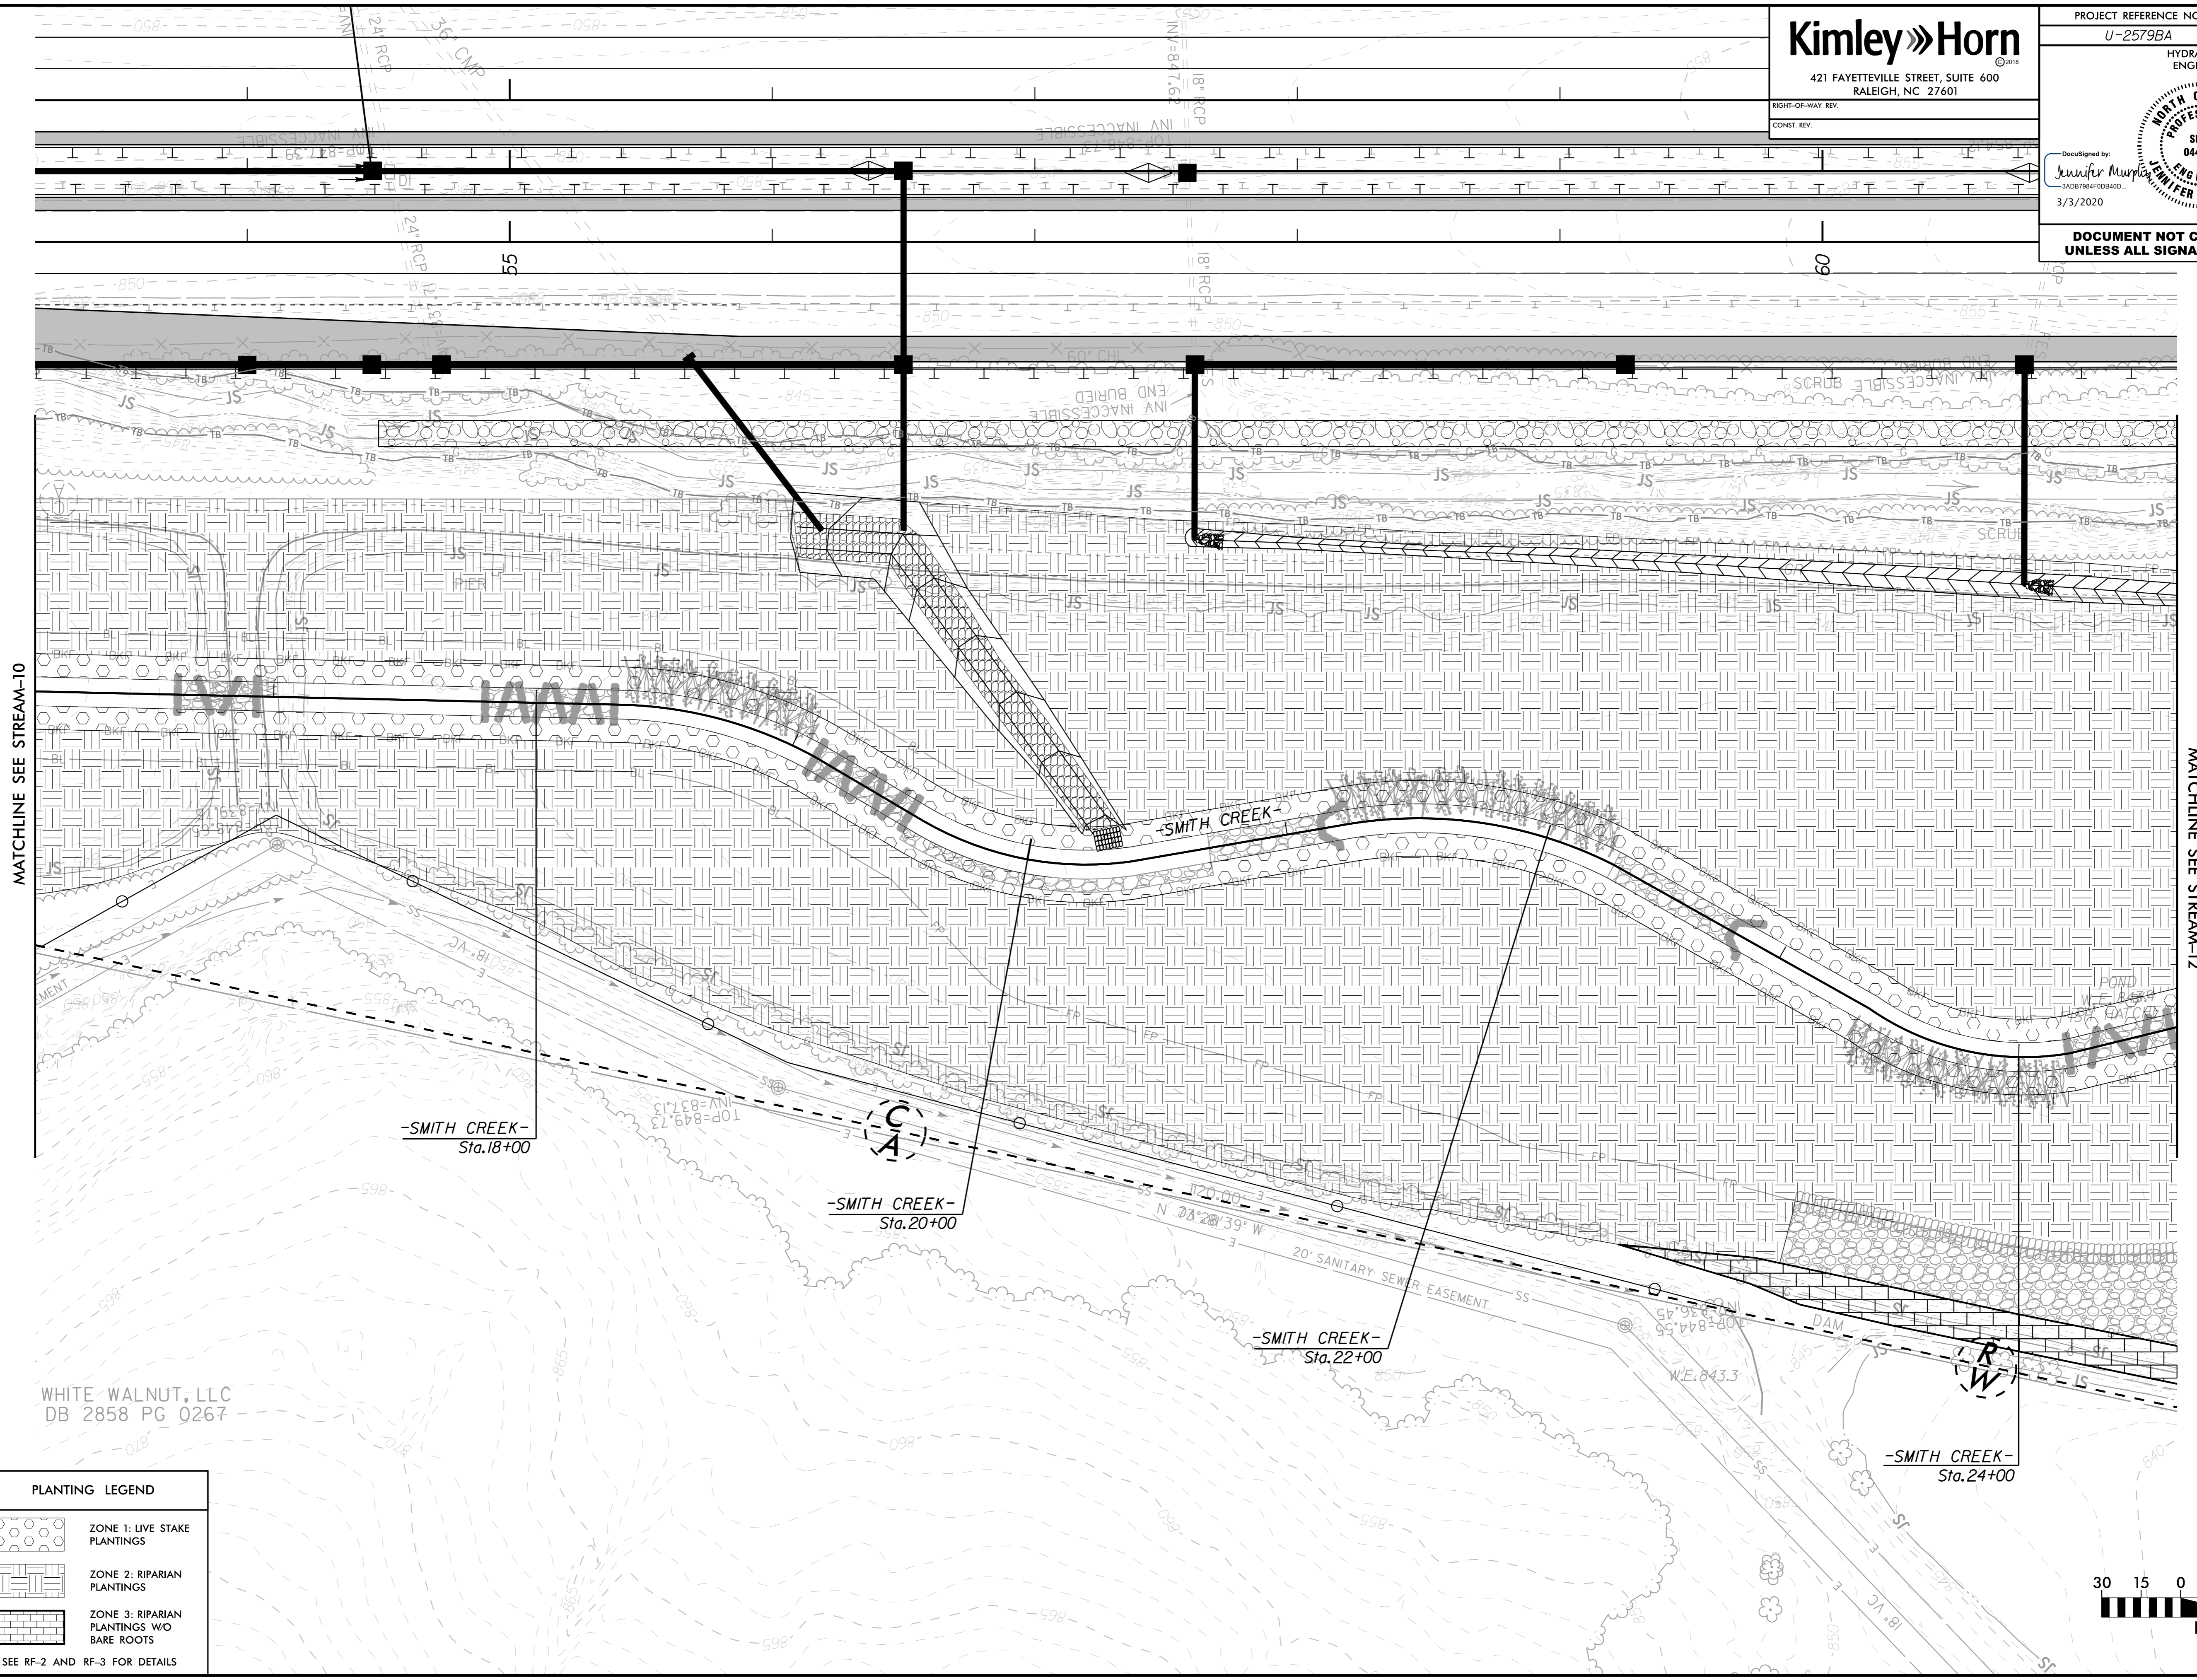

**DOCUMENT NOT CONSIDERED FINAL
UNLESS ALL SIGNATURES COMPLETED**

NAD 83 95

MATCHLINE SEE STREAM-10

MATCHLINE SEE STREAM-12

REVISIONS

WHITE WALNUT, LLC
 DB 2858 PG 0267

PLANTING LEGEND

	ZONE 1: LIVE STAKE PLANTINGS
	ZONE 2: RIPARIAN PLANTINGS
	ZONE 3: RIPARIAN PLANTINGS W/O BARE ROOTS

SEE RF-2 AND RF-3 FOR DETAILS