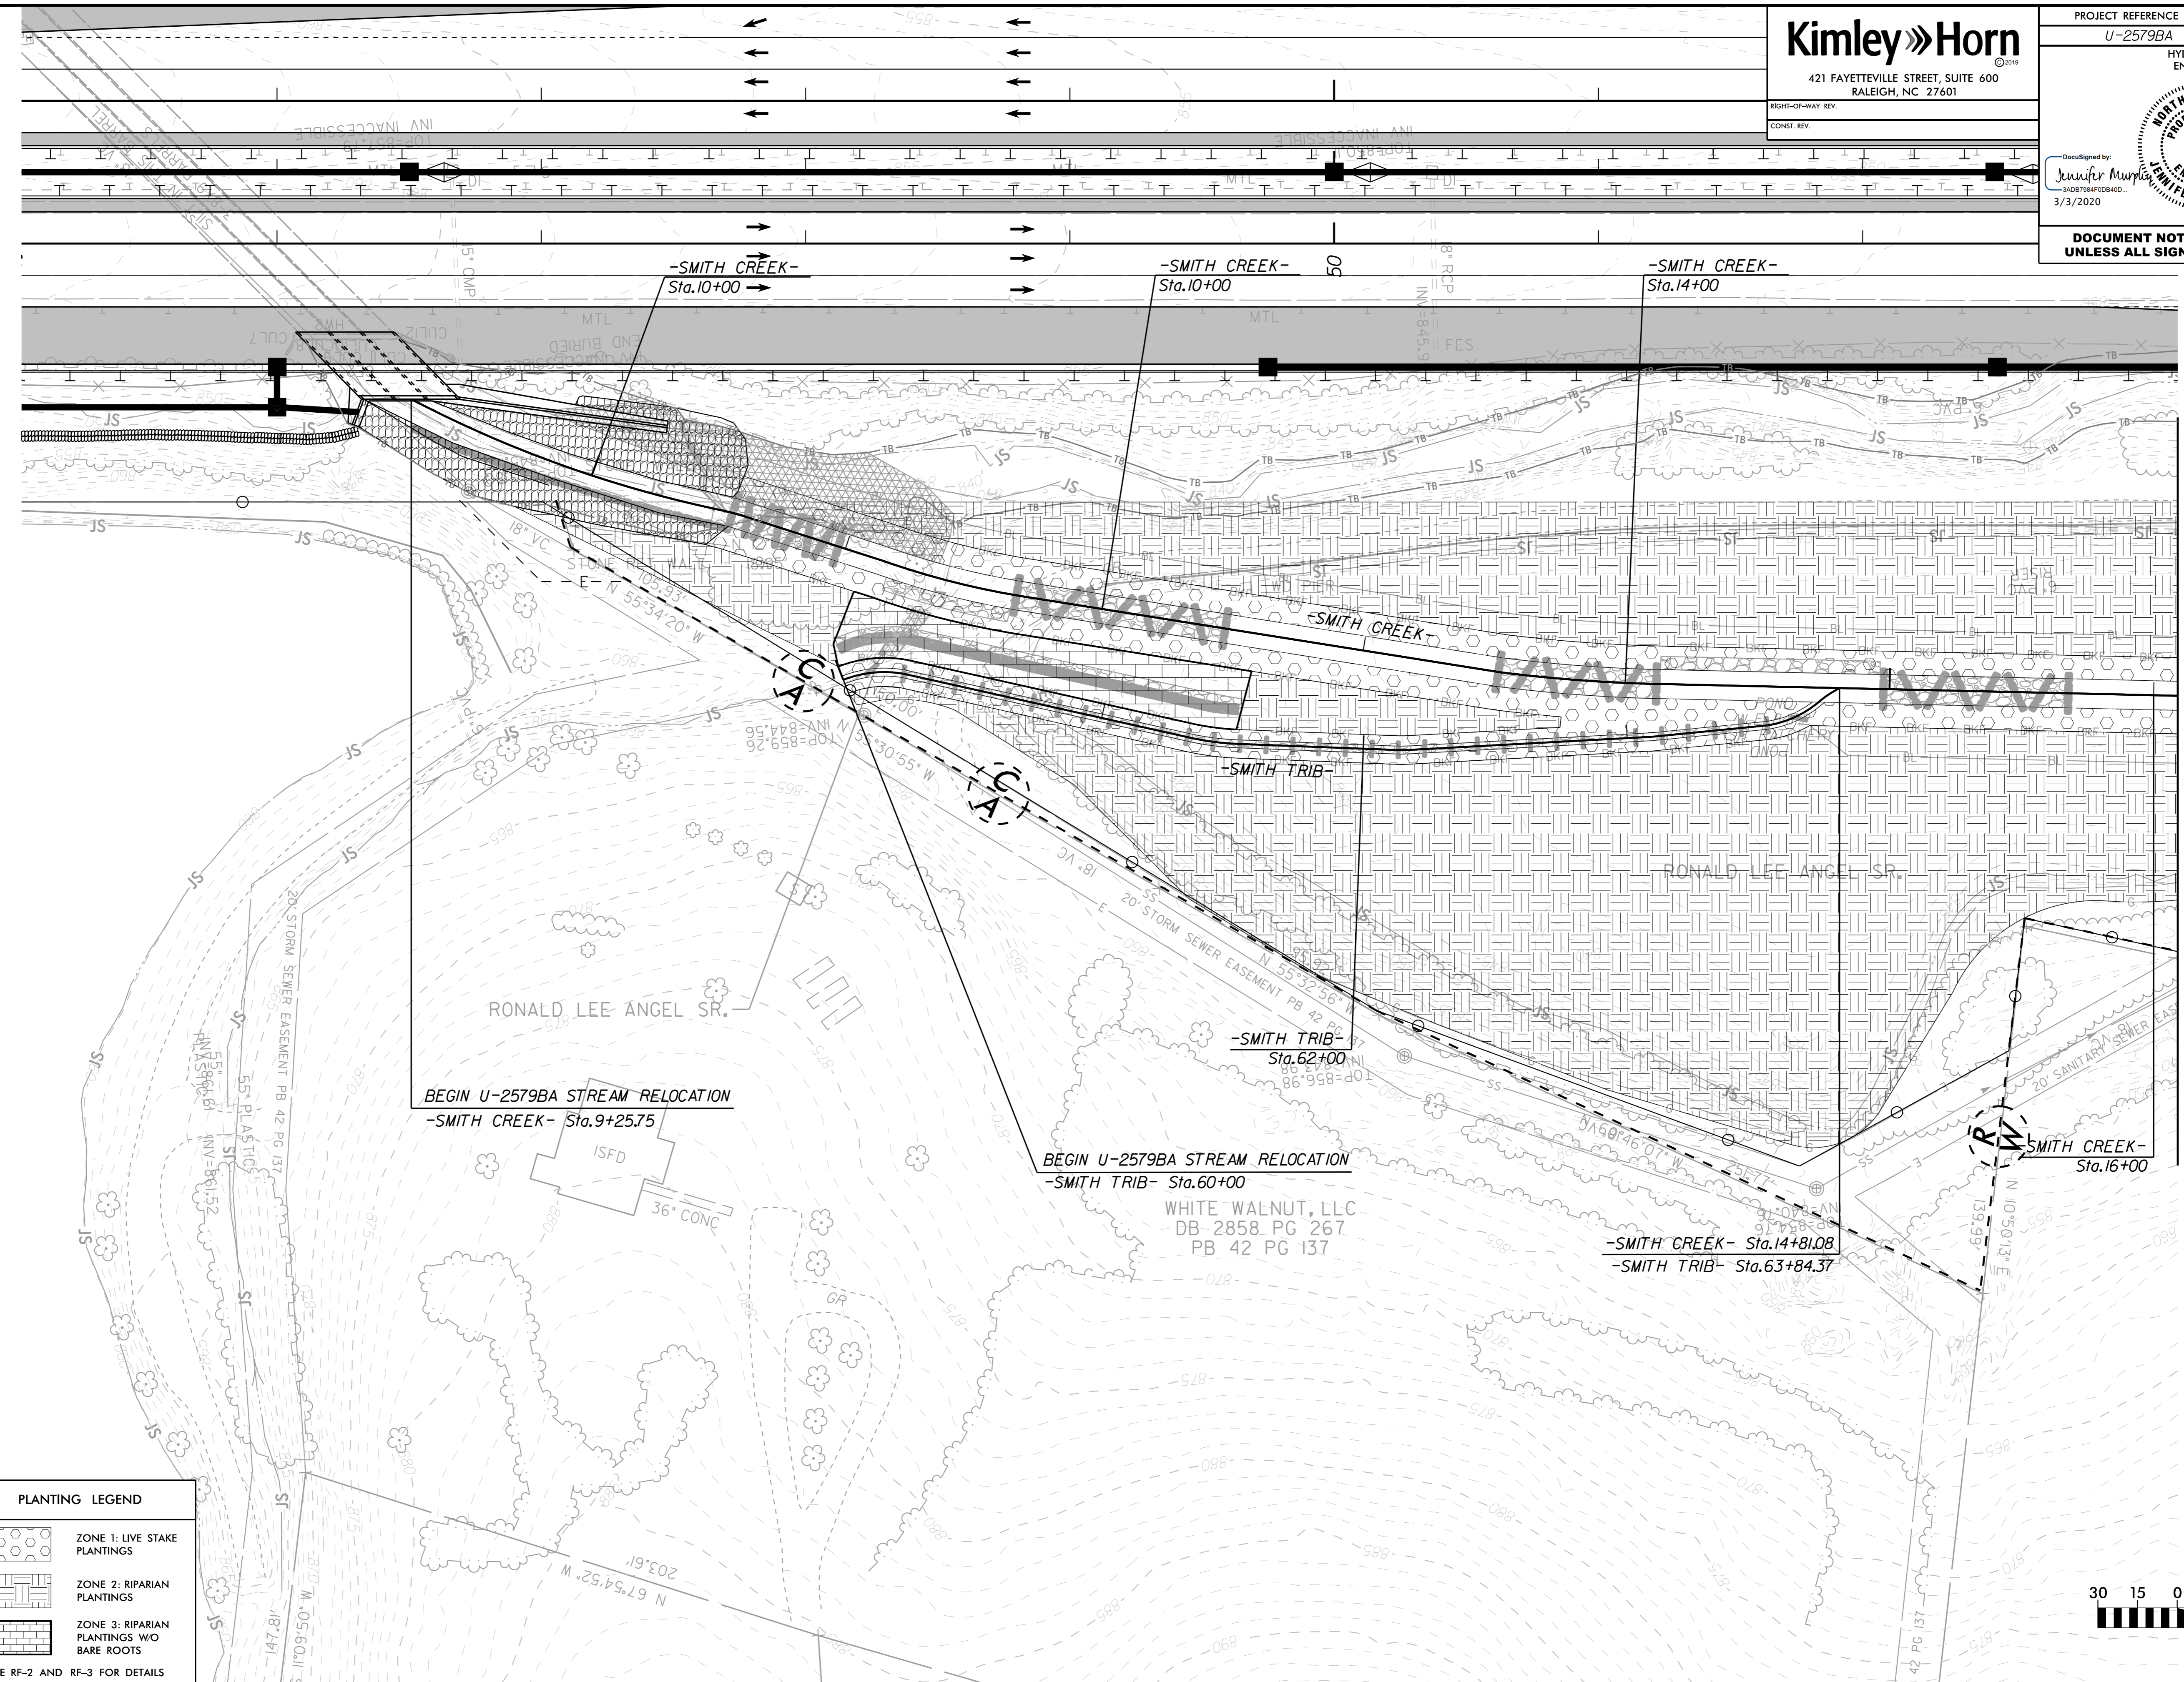

REVISIONS

NAD 83/95

MATCHLINE SEE STREAM-11

**PLANTING LEGEND**

	ZONE 1: LIVE STAKE PLANTINGS
	ZONE 2: RIPARIAN PLANTINGS
	ZONE 3: RIPARIAN PLANTINGS W/O BARE ROOTS

SEE RF-2 AND RF-3 FOR DETAILS