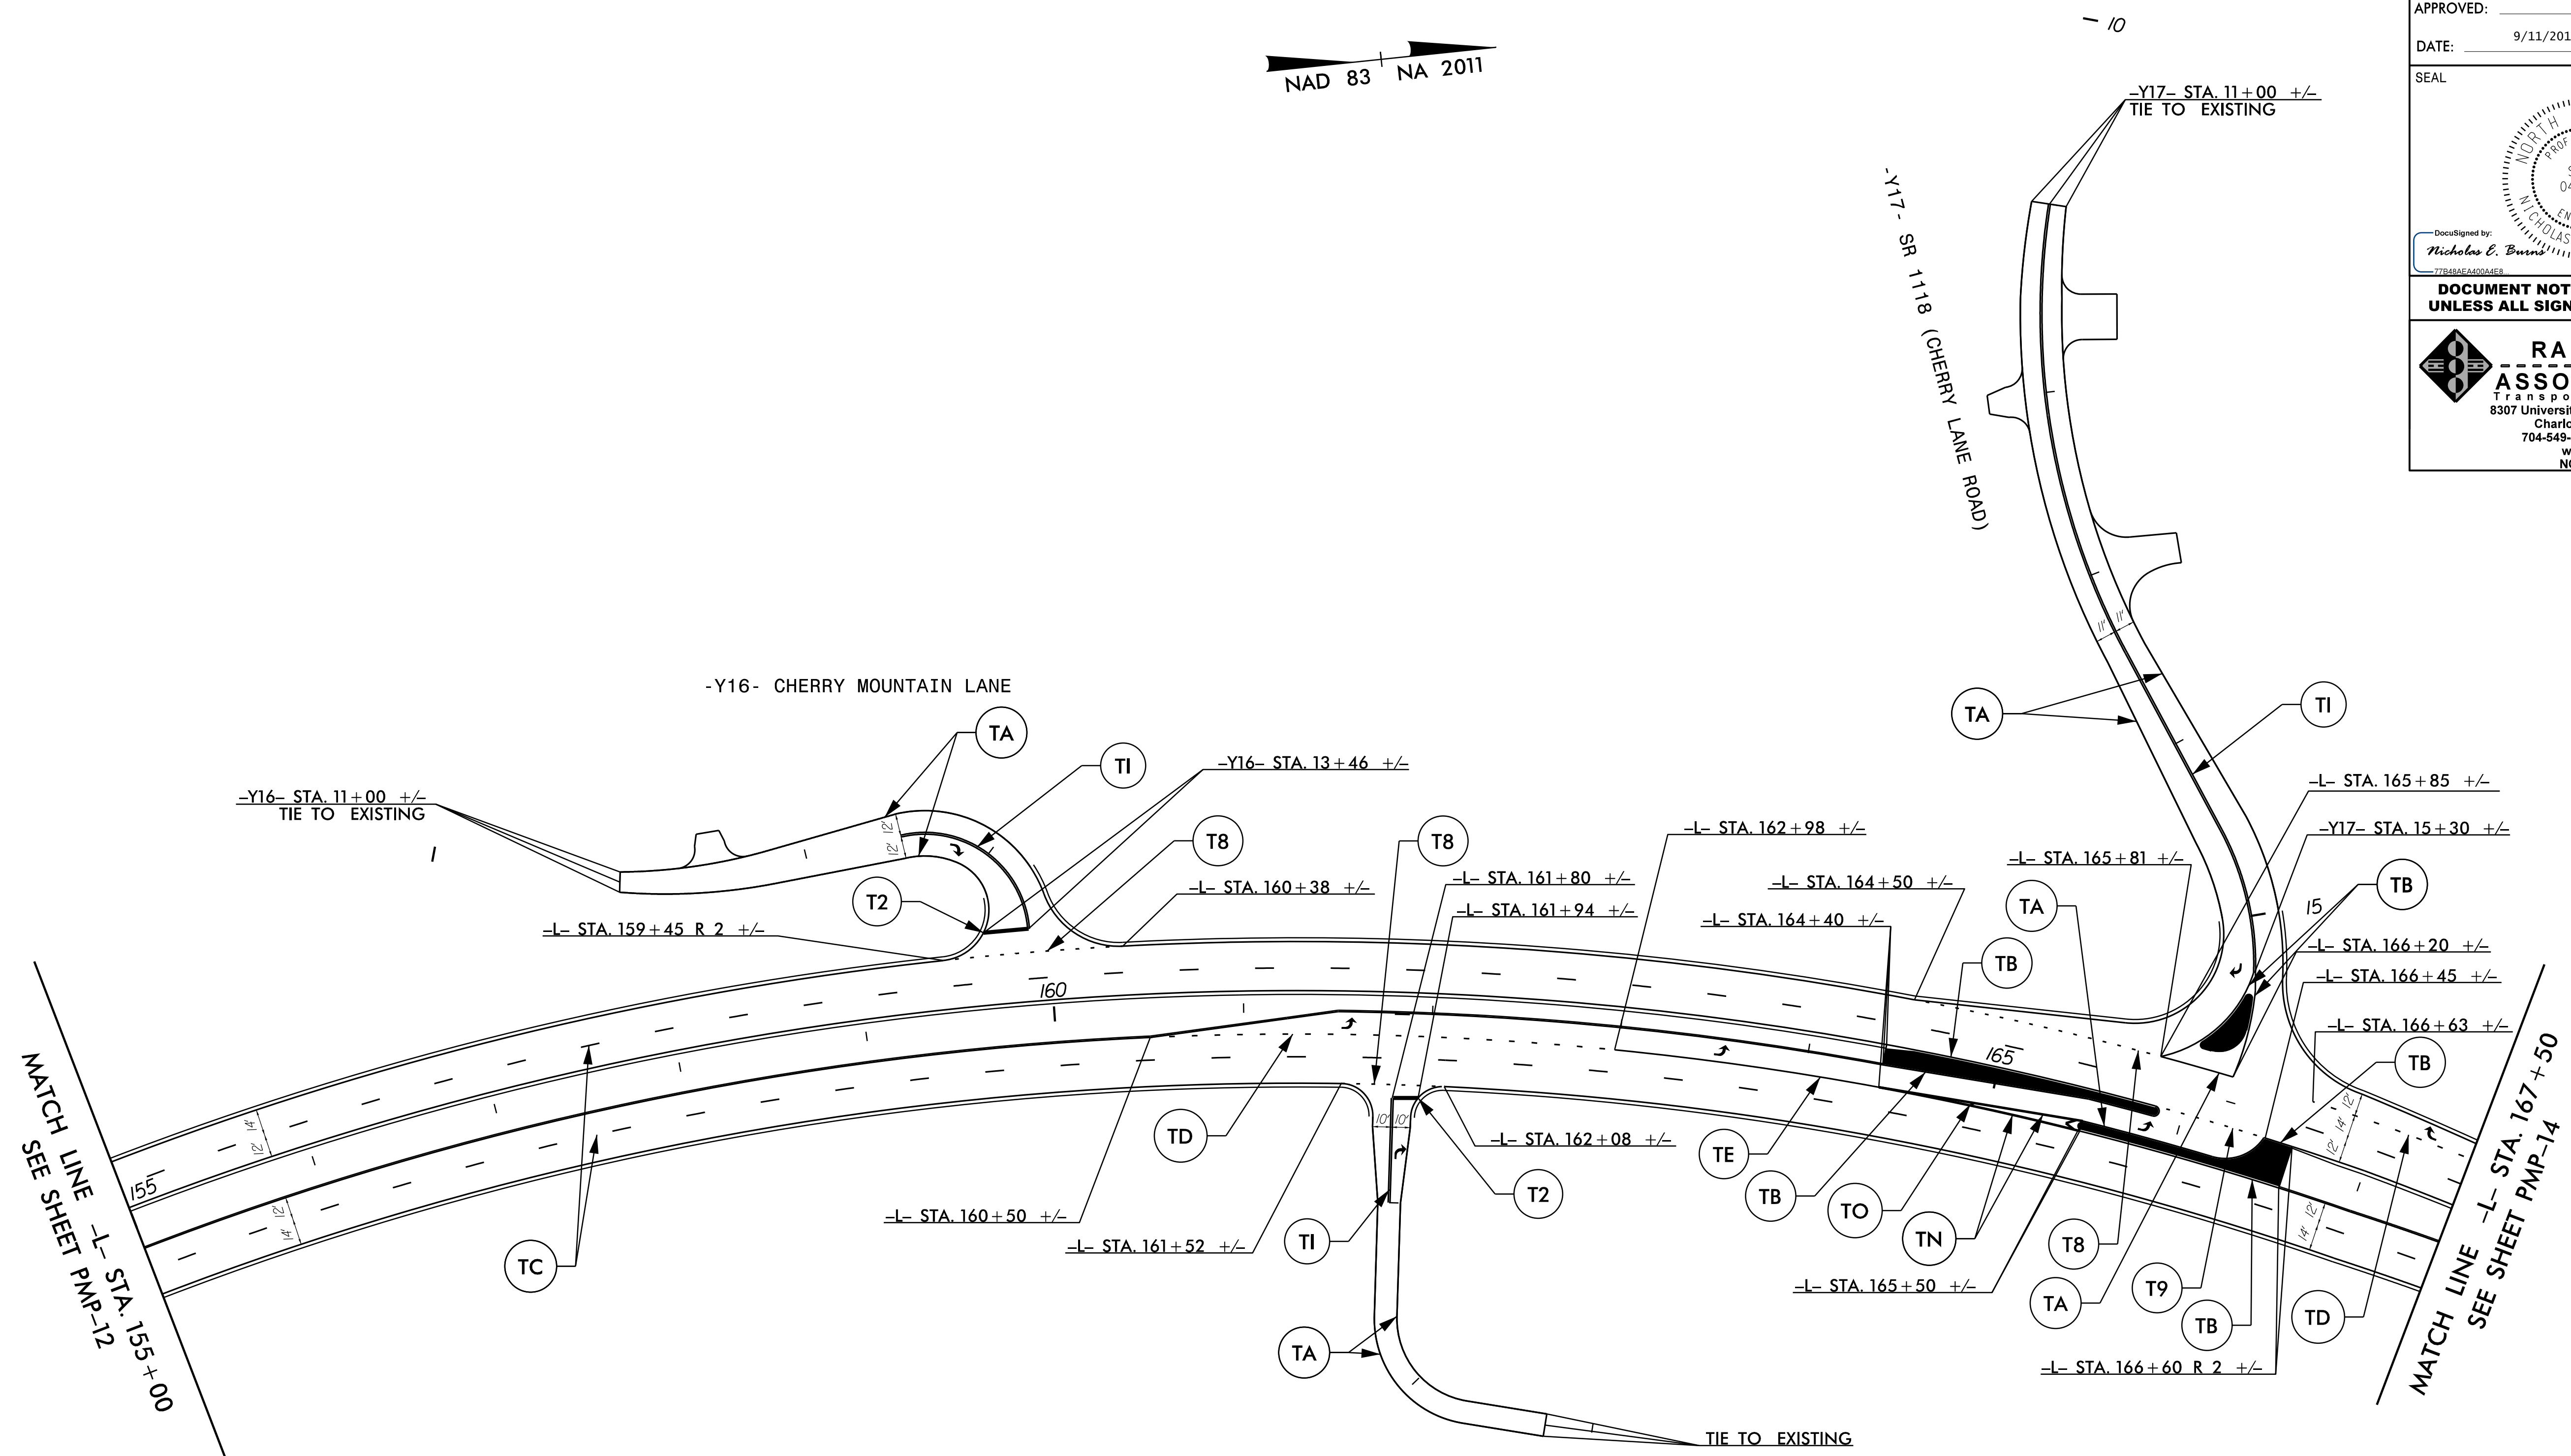

SYMBOL LEGEND					
	UA	LEFT ARROW		UB	RIGHT ARROW

**PAVEMENT  
 MARKING DETAILS**