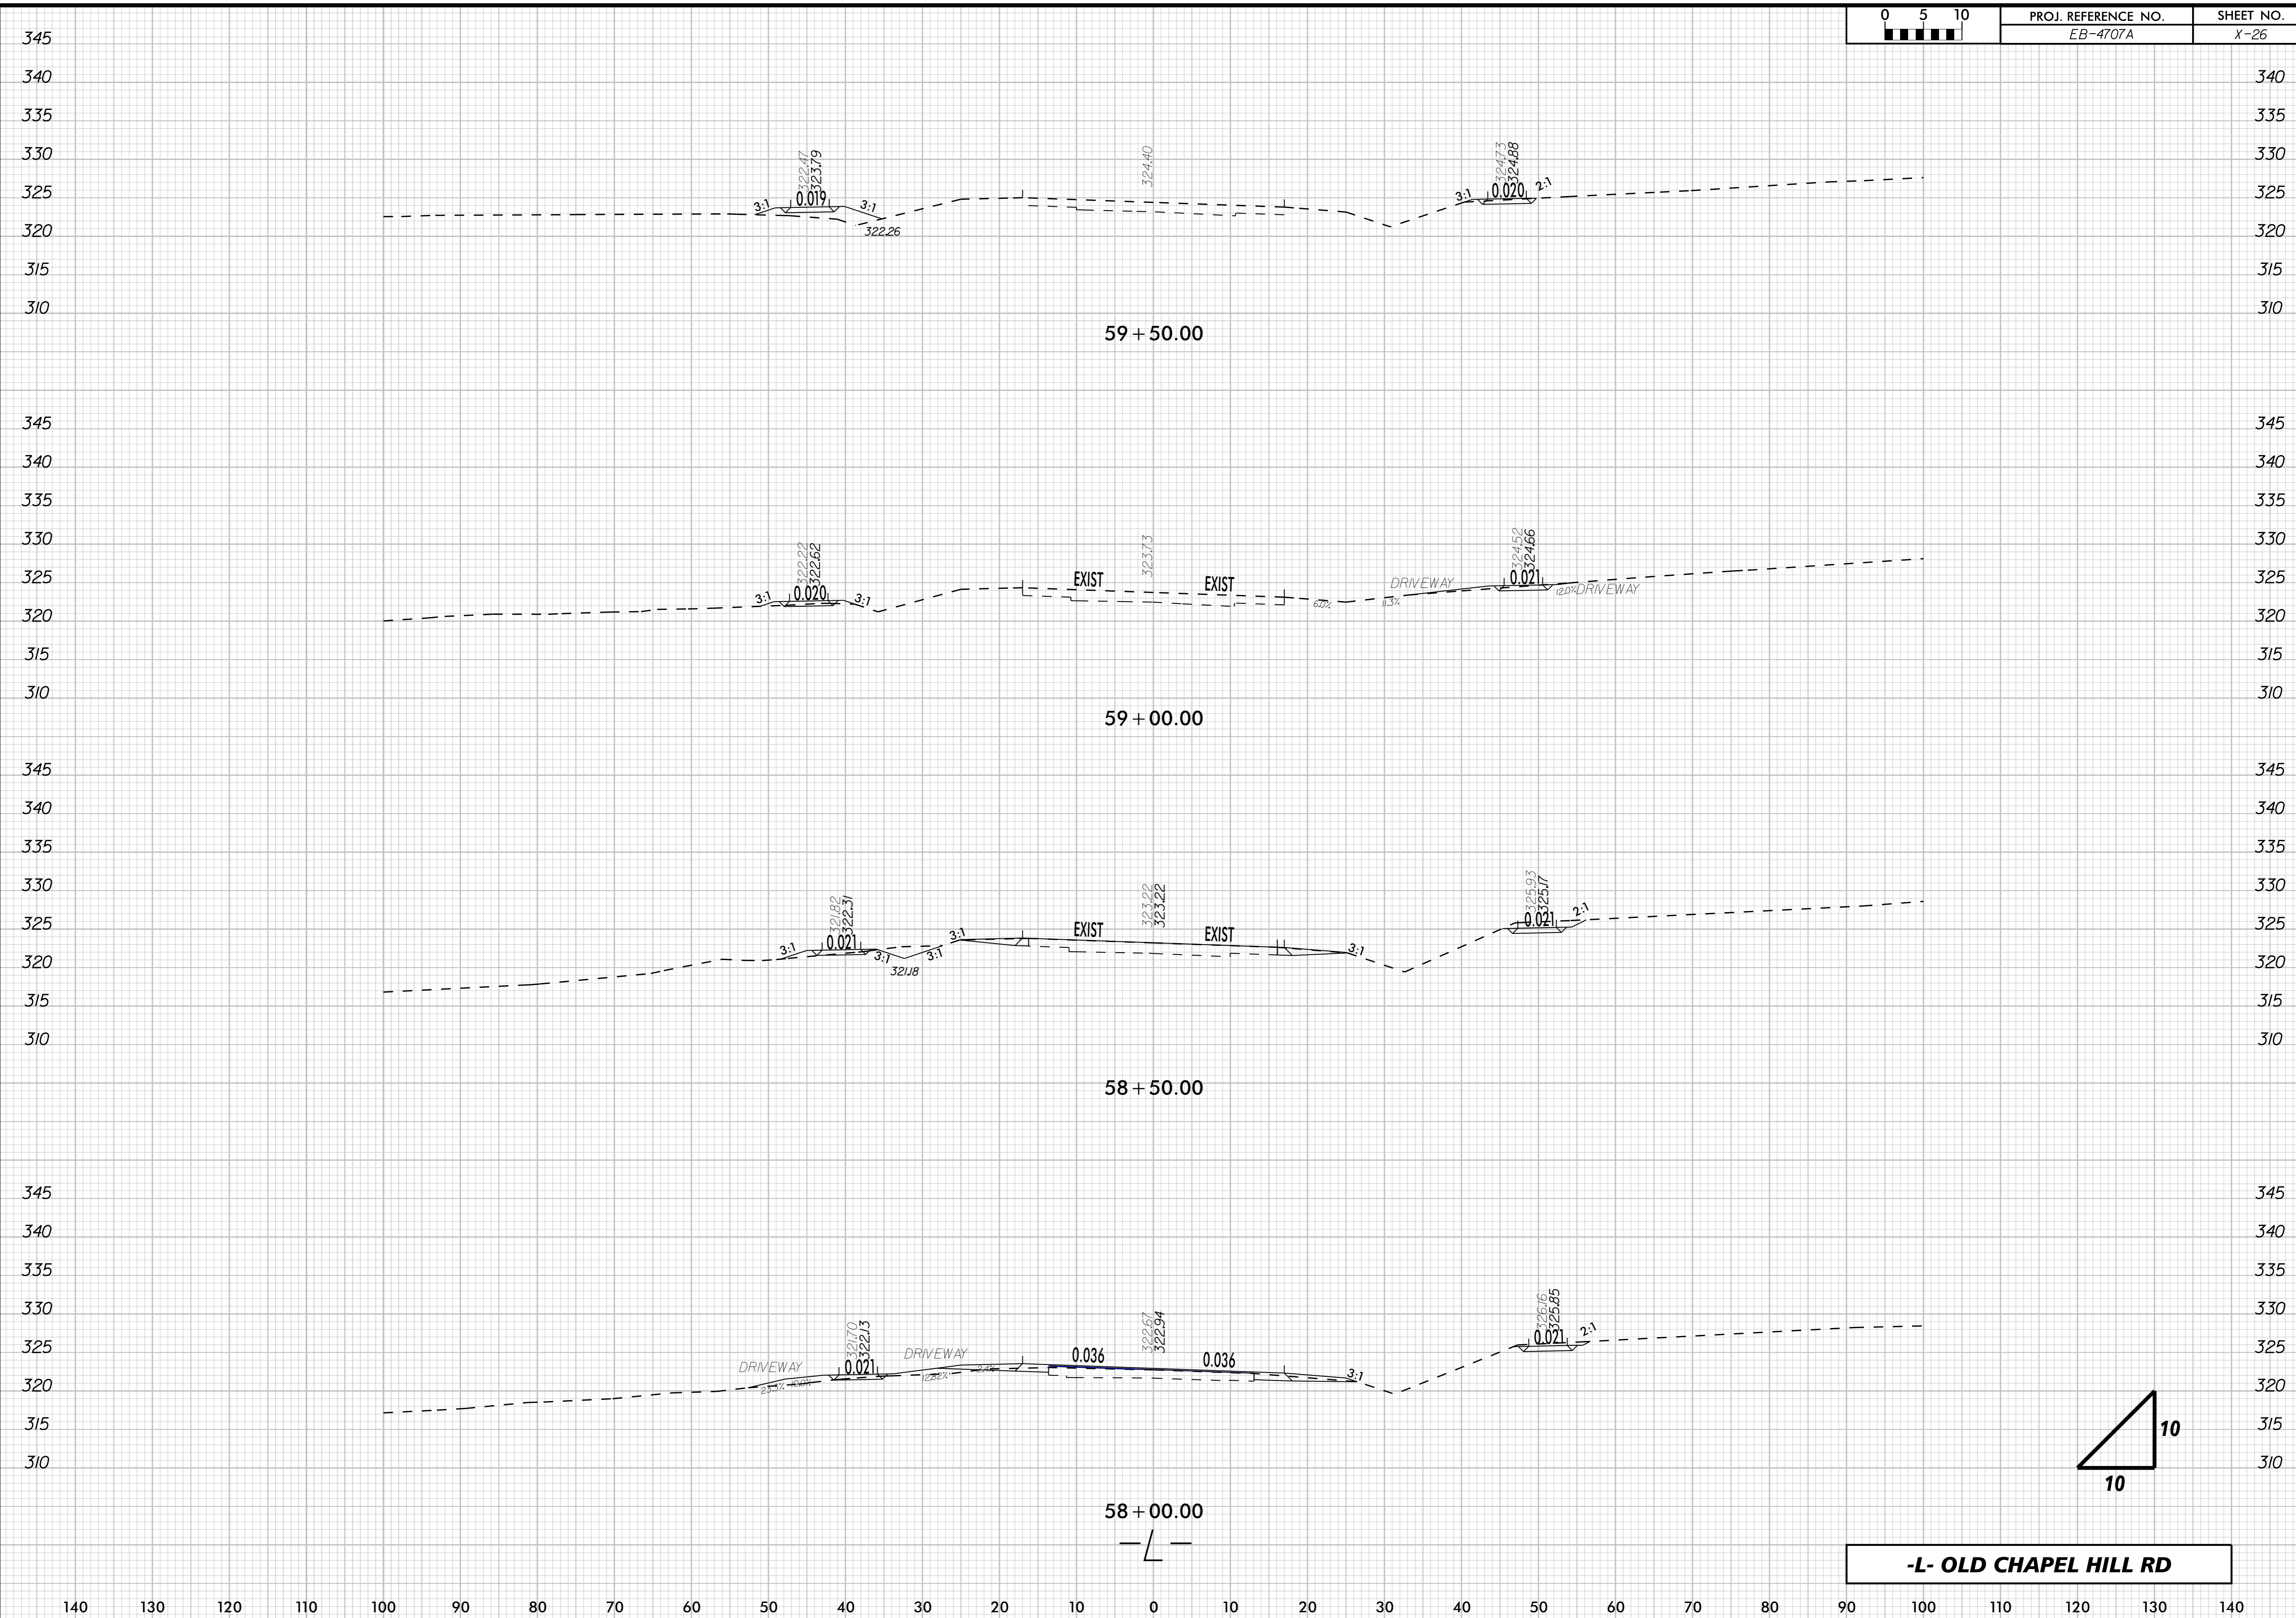

**This file or an individual page
shall not be considered a certified document.**

K:\PAL_Roadway\01036290 - EB-4707 Part A\PlanCross-Sections\EB-4707_rdy_XPL.dgn
2/1/2019

-L- OLD CHAPEL HILL RD

K:\PAL_Roadway\01036290 - EB-4707 Part A\PlanCross-Sections\EB-4707_rdy_XPL.dgn
2/1/2019

-L- OLD CHAPEL HILL RD