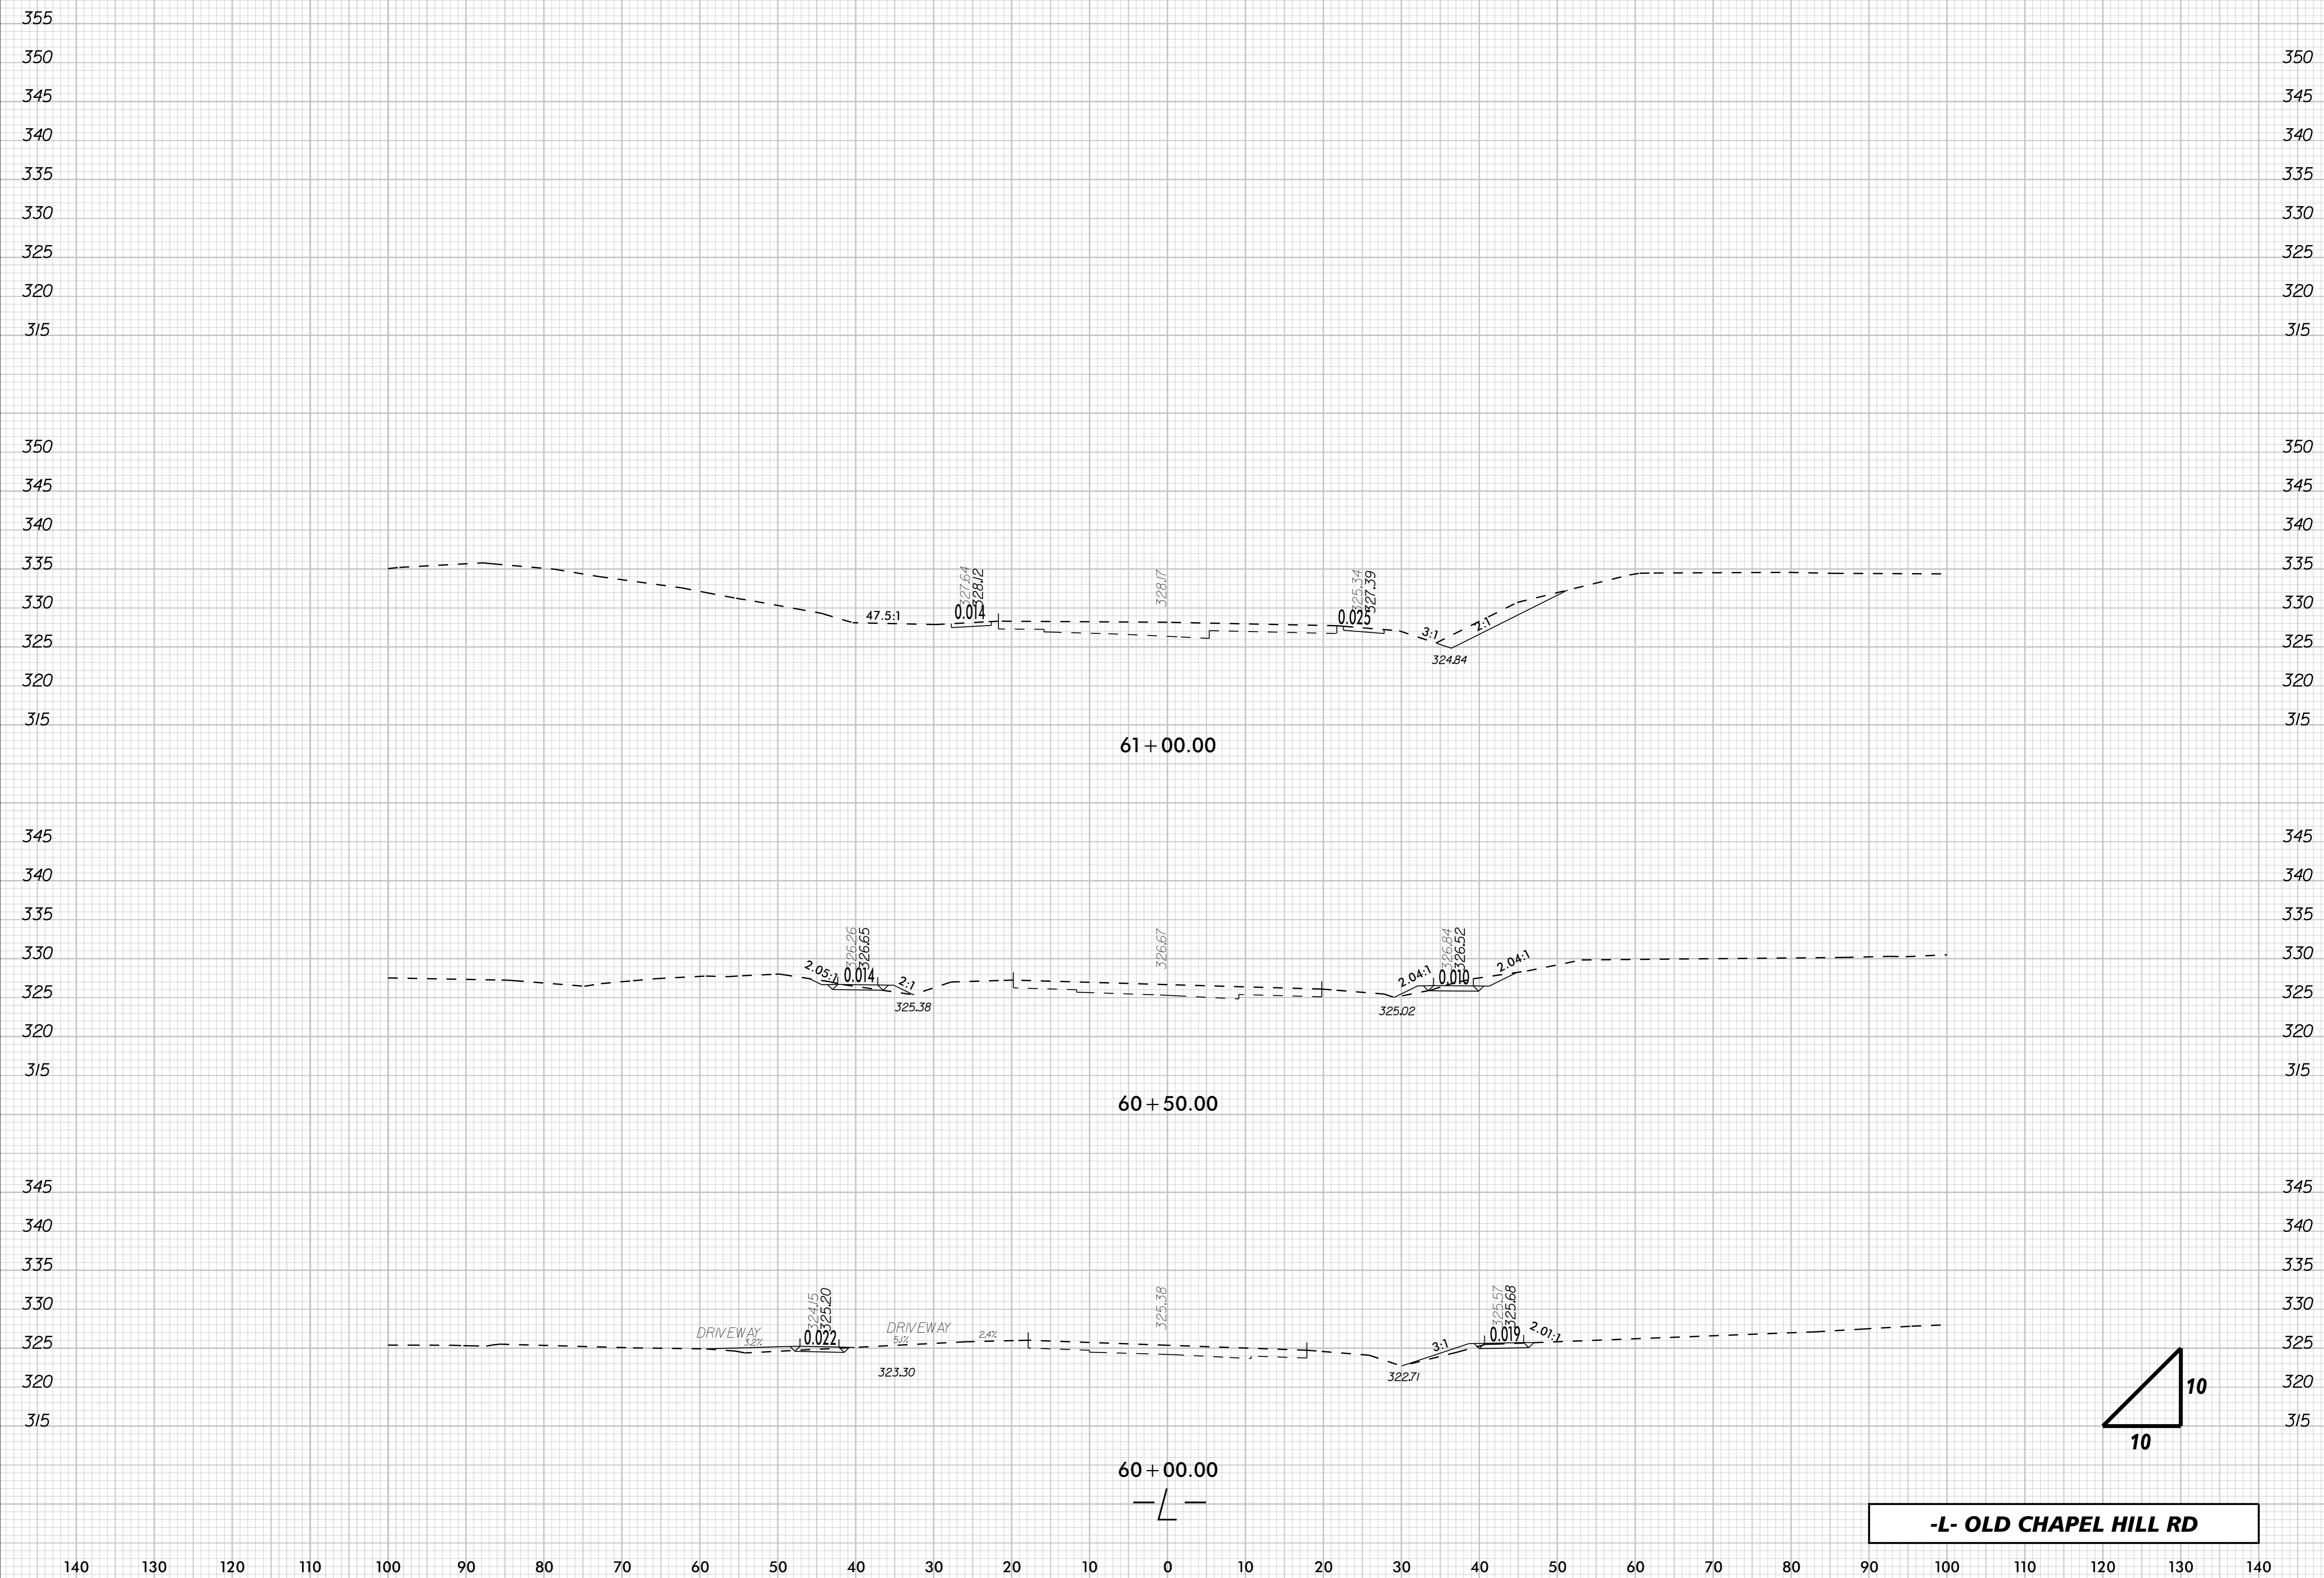

**This file or an individual page
shall not be considered a certified document.**

K:\PAL_Roadway\01036290 - EB-4707 Part A\PlanCross-Sections\EB-4707_rdy_XPL.dgn
2/1/2019

-L- OLD CHAPEL HILL RD

K:\PAL_Roadway\01036290 - EB-4707 Part A\PlanCross-Sections\EB-4707_rdy_XPL.dgn
2/1/2019

-L- OLD CHAPEL HILL RD