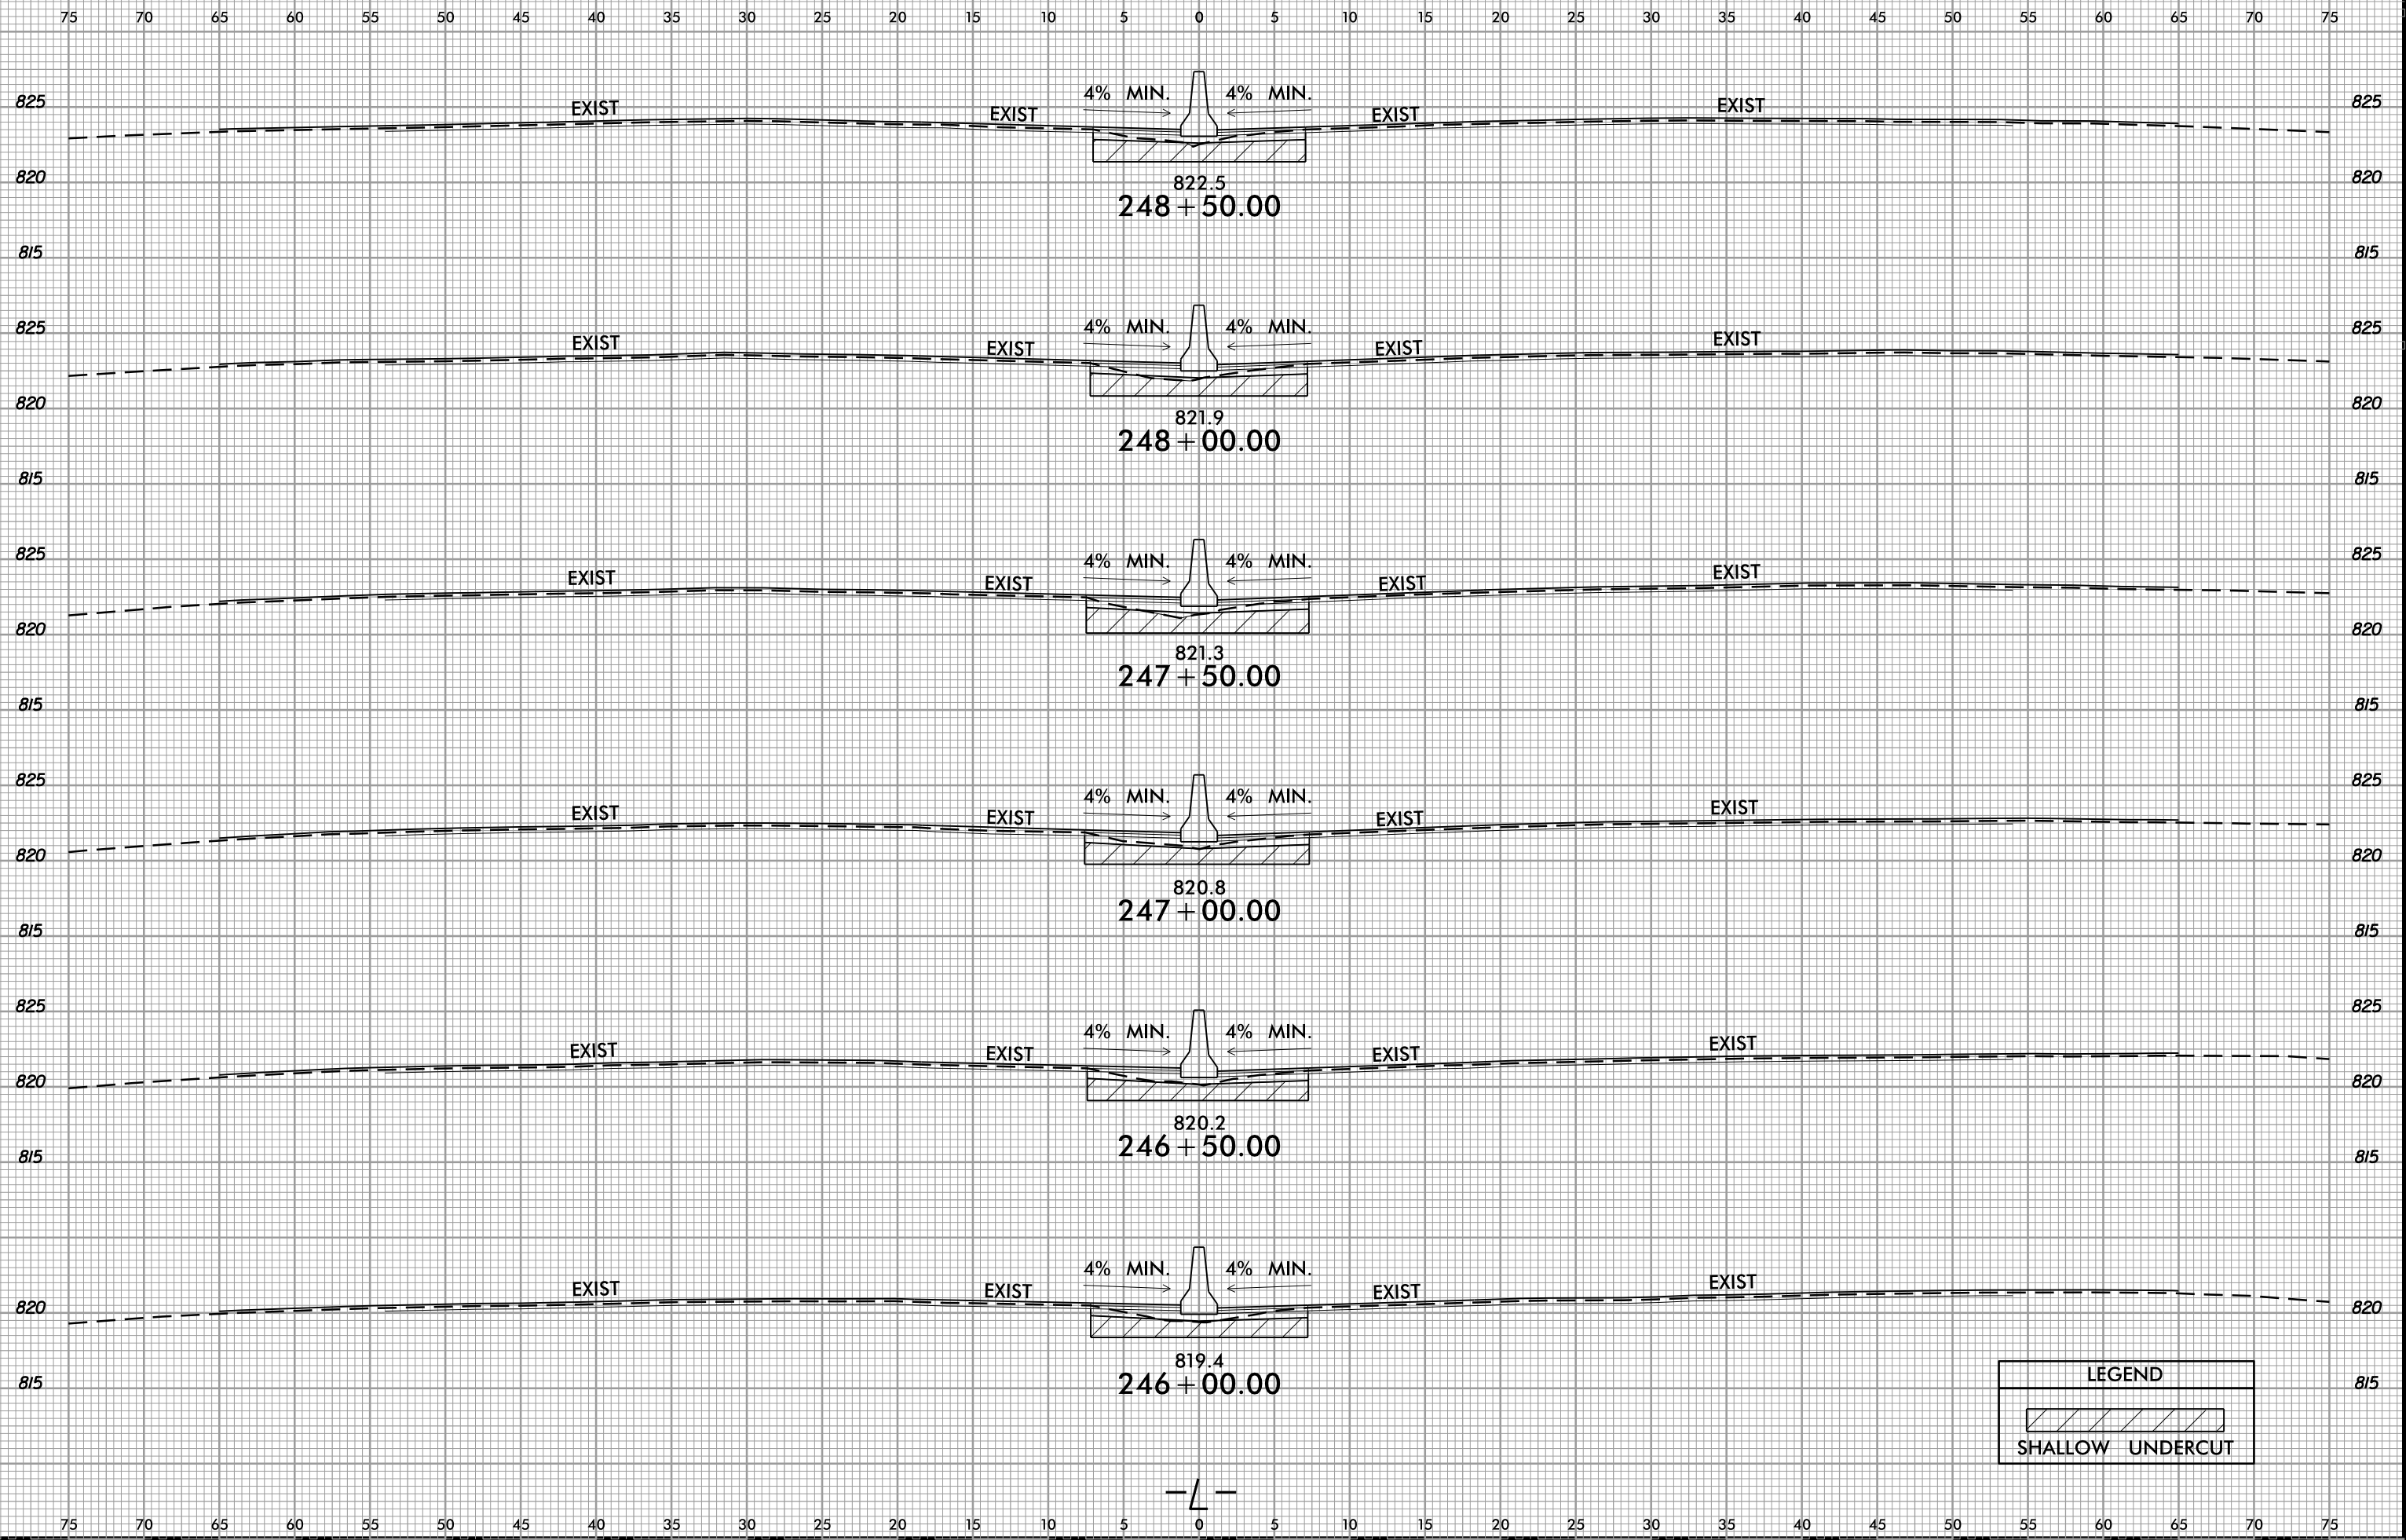

6/23/16  
9-SEP-2018 11:30  
S:\Projects\Development\IP Projects\11-5952-140-West For syth\Roadway\Design Files\1-5952.ddc.xpl.dgn  
Mike  
AT DIV 24550

LEGEND  
SHALLOW UNDERCUT

-L-