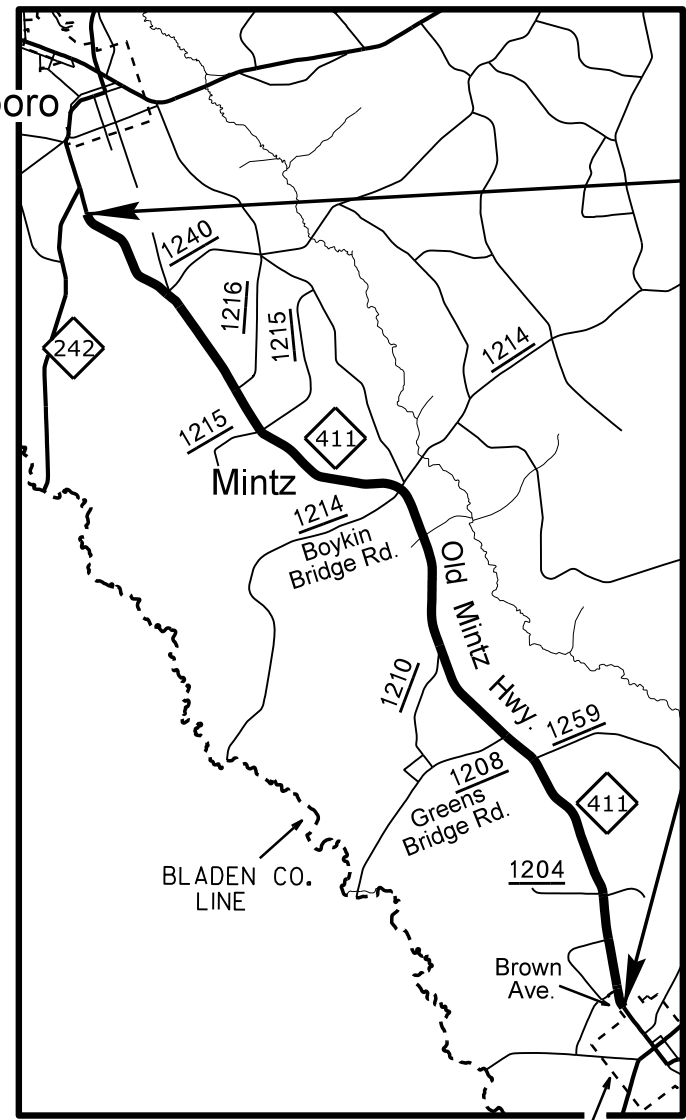

SAMPSON COUNTY

1 NC 24
Turkey Hwy.

3 NC 411
Old Mintz Hwy.

2 NC 41
Tomahawk Hwy./
Wallace Hwy.

6 SR 1152
Bowen Rd.

SAMPSON COUNTY

MAPS N.T.S.

REVISIONS
 27-JUN-2018 JF:40
 S:\Division\Resurfacing\Resurfacing Data\2019
 - 2020_Resurfacing\Sampson\2019CPT.03.03.10821_NC_24_41_411_ETC\RALEIGH_REVISIONS\2019CPT.03.03.10821_Etc_rdy_tsh_REV.dgn
 \$\$\$SERIAL\$\$\$