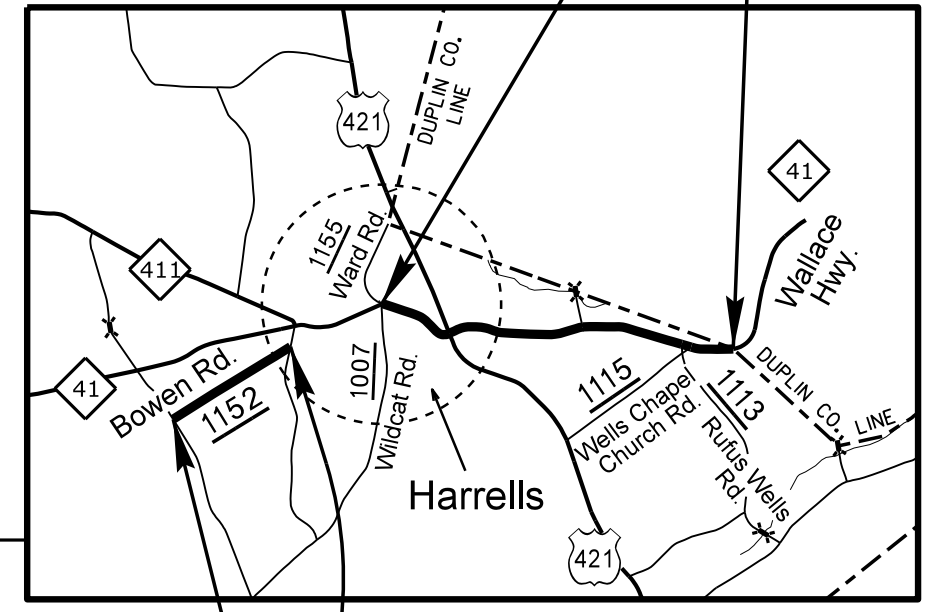

SAMPSON COUNTY

1 NC 24
Turkey Hwy.

3 NC 411
Old Mintz Hwy.

2 NC 41
Tomahawk Hwy./
Wallace Hwy.

6 SR 1152
Bowen Rd.

SAMPSON COUNTY

MAPS N.T.S.

REVISIONS
 27-JUN-2018 JF:40
 S:\Division\Resurfacing\Resurfacing Data\2019
 - 2020_Resurfacing\Sampson\2019CPT.03.03.10821_NC_24_41_411_ETC\RALEIGH_REVISIONS\2019CPT.03.03.10821_Etc_rdy_tsh_REV.dgn
 \$\$\$SERIAL\$\$\$