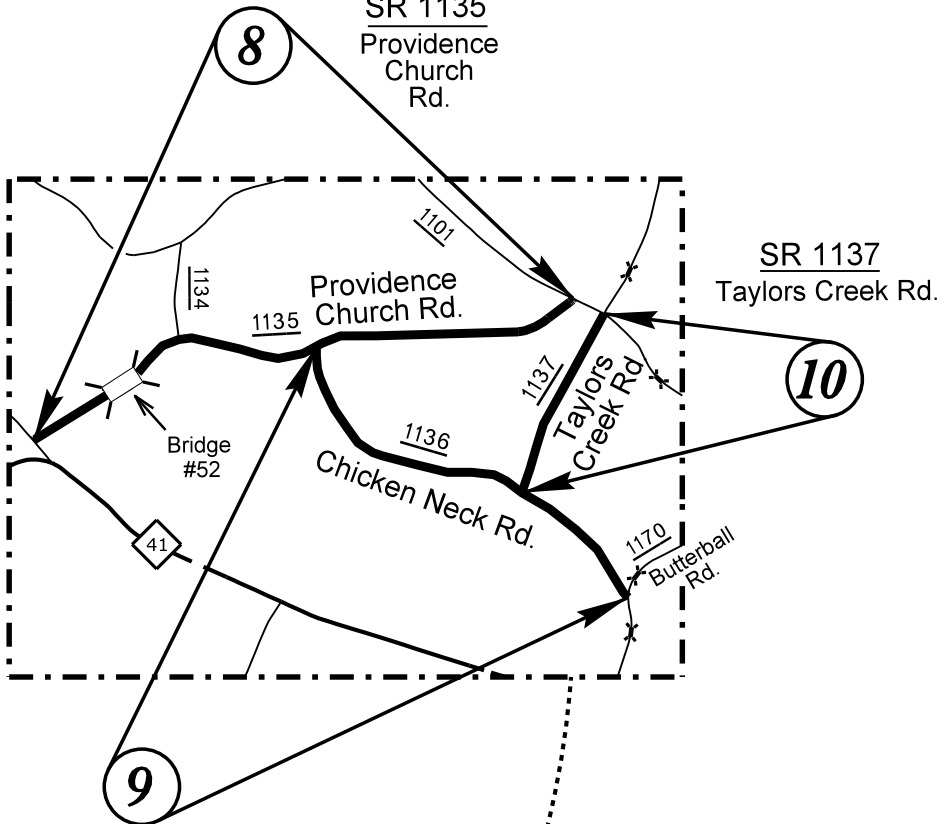

DUPLIN COUNTY - CONT.

SR 1340
Blackmore Rd.

6

DUPLIN COUNTY

SR 1136
Chicken Neck Rd.

9

SR 1137
Taylors Creek Rd.

10

SR 1122
Blue Newkirk Rd.

7

PENDER CO. LINE

TEACHEY TOWN LIMITS

REVISIONS

08-MAY-2018 07:57 S:\Division\Resurfacing\Resurfacing Data\2019 - 2020_Resurfacing\Duplin\2019CPT.03.01.10311_ETC\2019CPT.03.01.10311_ETC_Red_1.tbl.dgn

MAPS N.T.S.