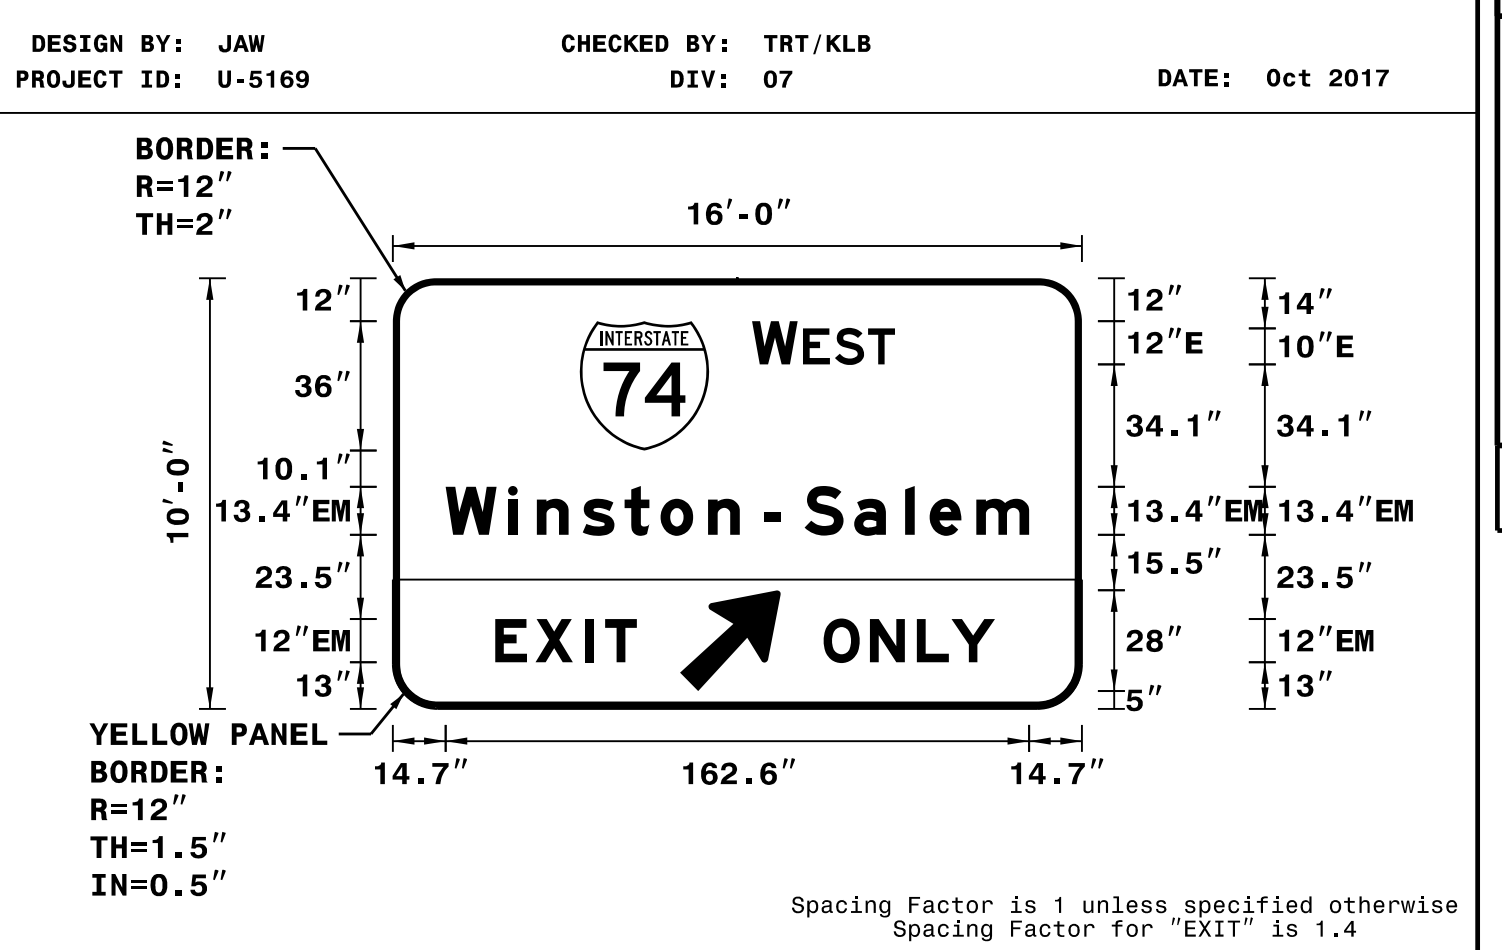

APPROVED: Charles A. Johnson, III
98A1955B47F54A6
 DATE: 4/6/2018

DOCUMENT NOT CONSIDERED FINAL
 UNLESS ALL SIGNATURES COMPLETED

SIGN NUMBER: 13
 TYPE: A (OVHD)
 QUANTITY: 1
 SIGN WIDTH: 14'-6"
 HEIGHT: 10'-0"
 TOTAL AREA: 145.0 Sq.Ft.
 BORDER TYPE: VAR.
 RECESS: VAR.
 WIDTH: VAR.
 RADII: VAR.
 NO. Z BARS: 3
 LENGTH: 166.0

SIGN NUMBER: 14
 TYPE: A (OVHD)
 QUANTITY: 1
 SIGN WIDTH: 16'-0"
 HEIGHT: 10'-0"
 TOTAL AREA: 160.0 Sq.Ft.
 BORDER TYPE: VAR.
 RECESS: VAR.
 WIDTH: VAR.
 RADII: VAR.
 NO. Z BARS: 3
 LENGTH: 184.0

SYMBOL	X	Y	WID	HT
M1_1	52.1	72	36	36
Type A Arrow	80	5	22.3	35

SIGN NUMBER: 15B
 TYPE: A (OVHD)
 QUANTITY: 1
 SIGN WIDTH: 19'-0"
 HEIGHT: 12'-6"
 TOTAL AREA: 237.5 Sq.Ft.
 BORDER TYPE: VAR.
 RECESS: VAR.
 WIDTH: VAR.
 RADII: VAR.
 NO. Z BARS: 4
 LENGTH: 220.0

SYMBOL	X	Y	WID	HT
M1-5-2-36-15C	96	99	36	36
Type C Arrow	97	8	32	22

SIGN NUMBER: 16B
 TYPE: A (OVHD)
 QUANTITY: 1
 SIGN WIDTH: 19'-0"
 HEIGHT: 10'-6"
 TOTAL AREA: 199.5 Sq.Ft.
 BORDER TYPE: FLUSH
 RECESS: 0"
 WIDTH: 2"
 RADII: 12"
 NO. Z BARS: 3
 LENGTH: 220.0

SYMBOL	X	Y	WID	HT
M1-5-2-36-15C	96	72.3	36	36