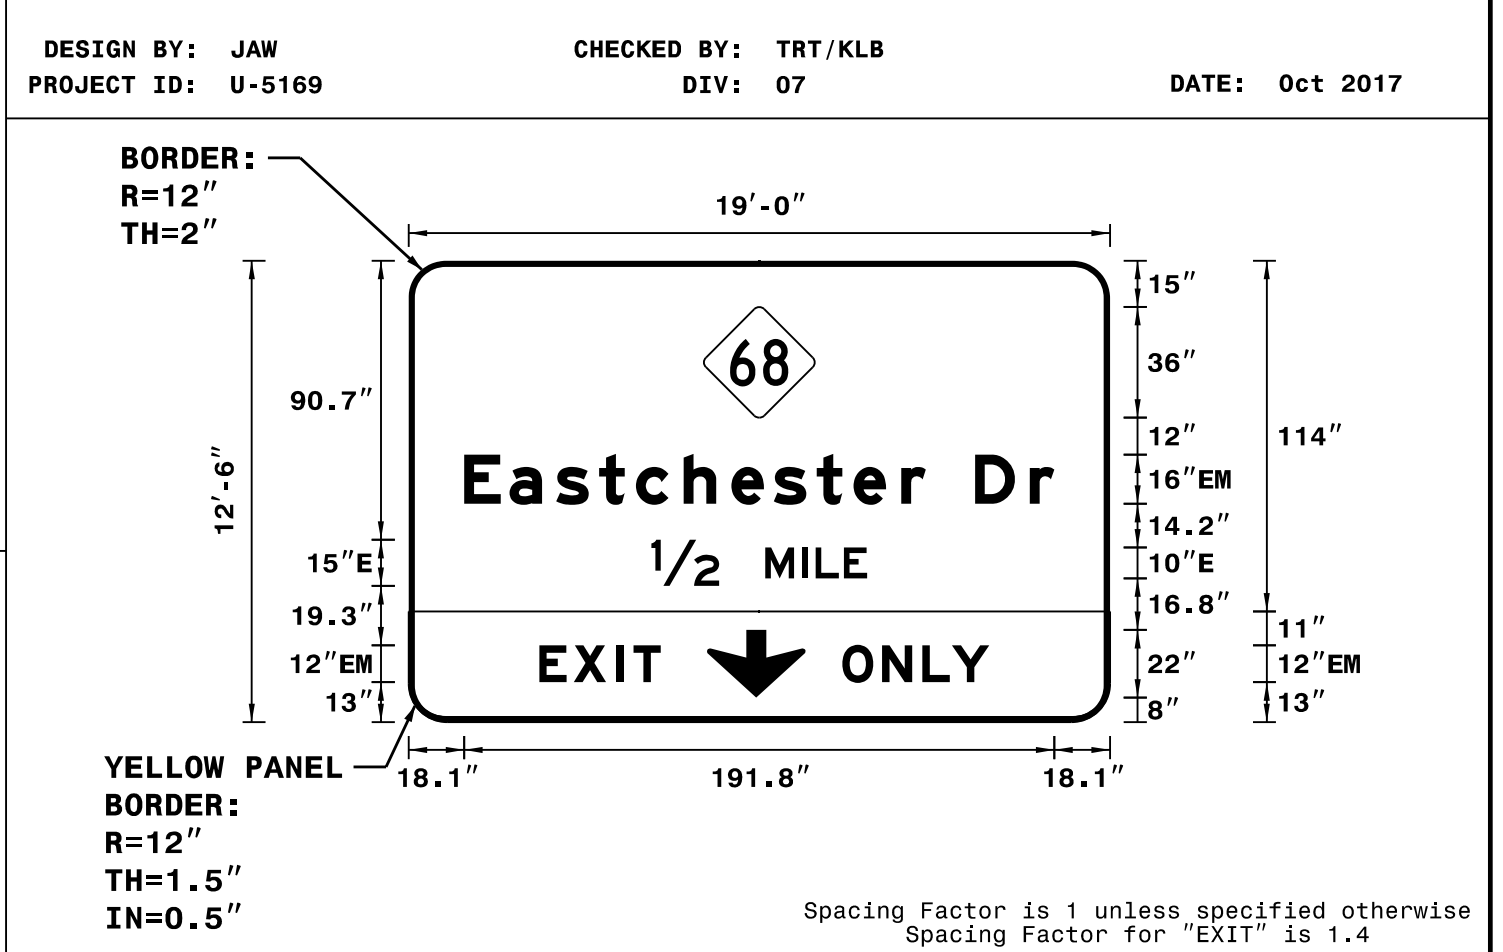

APPROVED: Charles A. Johnson, III
98A1955B47F54A6
 DATE: 4/6/2018

DOCUMENT NOT CONSIDERED FINAL
 UNLESS ALL SIGNATURES COMPLETED

SIGN NUMBER: 13
 TYPE: A (OVHD)
 QUANTITY: 1
 SIGN WIDTH: 14'-6"
 HEIGHT: 10'-0"
 TOTAL AREA: 145.0 Sq.Ft.
 BORDER TYPE: VAR.
 RECESS: VAR.
 WIDTH: VAR.
 RADII: VAR.
 NO. Z BARS: 3
 LENGTH: 166.0

SIGN NUMBER: 14
 TYPE: A (OVHD)
 QUANTITY: 1
 SIGN WIDTH: 16'-0"
 HEIGHT: 10'-0"
 TOTAL AREA: 160.0 Sq.Ft.
 BORDER TYPE: VAR.
 RECESS: VAR.
 WIDTH: VAR.
 RADII: VAR.
 NO. Z BARS: 3
 LENGTH: 184.0

SYMBOL	X	Y	WID	HT
M1_1	52.1	72	36	36
Type A Arrow	80	5	22.3	35

SIGN NUMBER: 15B
 TYPE: A (OVHD)
 QUANTITY: 1
 SIGN WIDTH: 19'-0"
 HEIGHT: 12'-6"
 TOTAL AREA: 237.5 Sq.Ft.
 BORDER TYPE: VAR.
 RECESS: VAR.
 WIDTH: VAR.
 RADII: VAR.
 NO. Z BARS: 4
 LENGTH: 220.0

SYMBOL	X	Y	WID	HT
M1-5-2-36-15C	96	99	36	36
Type C Arrow	97	8	32	22

SIGN NUMBER: 16B
 TYPE: A (OVHD)
 QUANTITY: 1
 SIGN WIDTH: 19'-0"
 HEIGHT: 10'-6"
 TOTAL AREA: 199.5 Sq.Ft.
 BORDER TYPE: FLUSH
 RECESS: 0"
 WIDTH: 2"
 RADII: 12"
 NO. Z BARS: 3
 LENGTH: 220.0

SYMBOL	X	Y	WID	HT
M1-5-2-36-15C	96	72.3	36	36