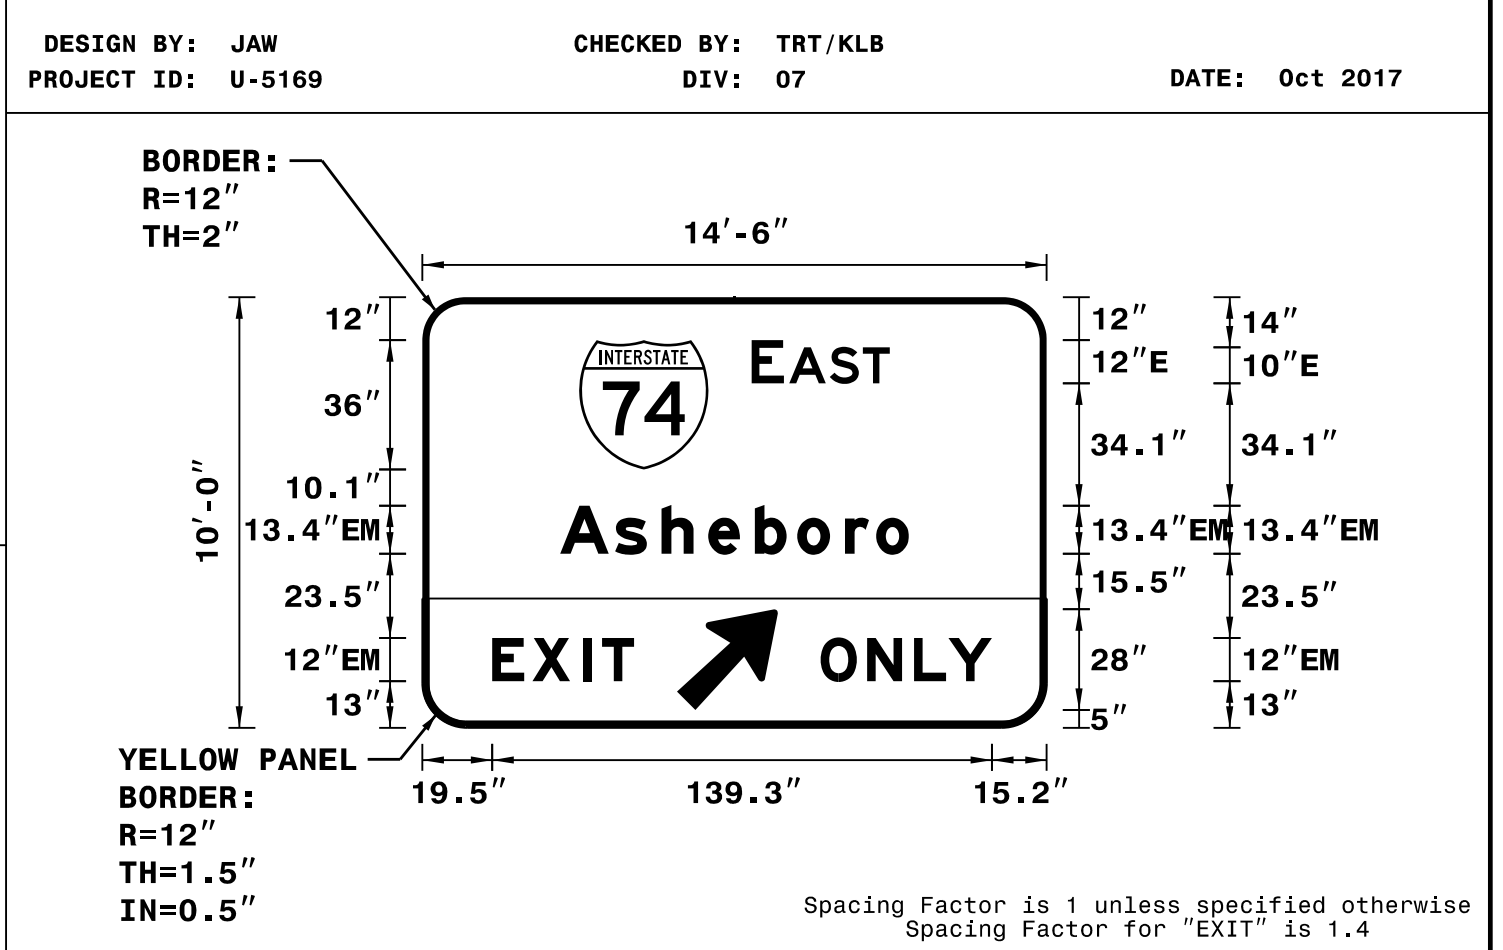

APPROVED: Charles A. Johnson, III
98A1955B47F54A6
DATE: 4/6/2018

DOCUMENT NOT CONSIDERED FINAL
UNLESS ALL SIGNATURES COMPLETED

SIGN NUMBER: 13
TYPE: A (OVHD)
QUANTITY: 1
SIGN WIDTH: 14'-6"
HEIGHT: 10'-0"
TOTAL AREA: 145.0 Sq.Ft.
BORDER TYPE: VAR.
RECESS: VAR.
WIDTH: VAR.
RADII: VAR.
NO. Z BARS: 3
LENGTH: 166.0

SYMBOL	X	Y	WID	HT
M1_1	43.8	72	36	36
Type A Arrow	71	5	22.3	35

LETTER POSITIONS

Letter spacings are to start of next letter

	E	A	S	T		Series/Size	
						Text Length	
90.8	9	1.5	11.3	9.2	7.5	44.8	E 2000
							38.5
38.4	A	s	h	e	b	o	EM 2000
							97.2
19.5	E	X	I	T			EM 2000
							39.5
111	O	N	L	Y			EM 2000
							47.8

SIGN NUMBER: 14
TYPE: A (OVHD)
QUANTITY: 1
SIGN WIDTH: 16'-0"
HEIGHT: 10'-0"
TOTAL AREA: 160.0 Sq.Ft.
BORDER TYPE: VAR.
RECESS: VAR.
WIDTH: VAR.
RADII: VAR.
NO. Z BARS: 3
LENGTH: 184.0

SYMBOL	X	Y	WID	HT
M1_1	52.1	72	36	36
Type A Arrow	80	5	22.3	35