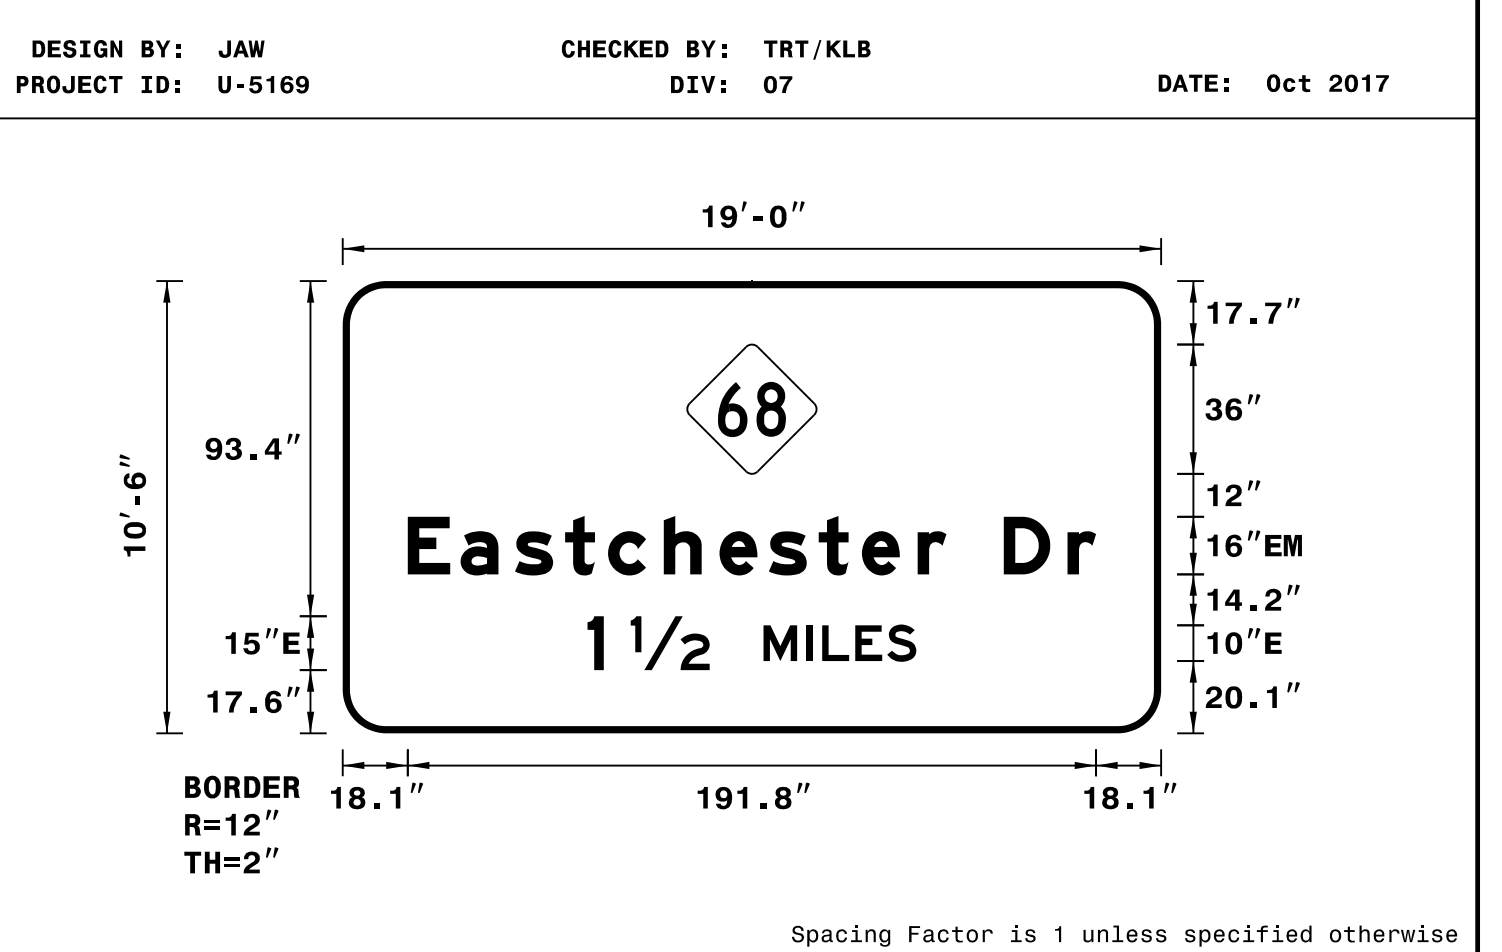

APPROVED: Charles A. Johnson, III
98A1955B47F54A6
 DATE: 4/6/2018

DOCUMENT NOT CONSIDERED FINAL
 UNLESS ALL SIGNATURES COMPLETED

SIGN NUMBER: 13
 TYPE: A (OVHD)
 QUANTITY: 1
 SIGN WIDTH: 14'-6"
 HEIGHT: 10'-0"
 TOTAL AREA: 145.0 Sq.Ft.
 BORDER TYPE: VAR.
 RECESS: VAR.
 WIDTH: VAR.
 RADII: VAR.
 NO. Z BARS: 3
 LENGTH: 166.0

SIGN NUMBER: 14
 TYPE: A (OVHD)
 QUANTITY: 1
 SIGN WIDTH: 16'-0"
 HEIGHT: 10'-0"
 TOTAL AREA: 160.0 Sq.Ft.
 BORDER TYPE: VAR.
 RECESS: VAR.
 WIDTH: VAR.
 RADII: VAR.
 NO. Z BARS: 3
 LENGTH: 184.0

SYMBOL	X	Y	WID	HT
M1_1	52.1	72	36	36
Type A Arrow	80	5	22.3	35

SIGN NUMBER: 15B
 TYPE: A (OVHD)
 QUANTITY: 1
 SIGN WIDTH: 19'-0"
 HEIGHT: 12'-6"
 TOTAL AREA: 237.5 Sq.Ft.
 BORDER TYPE: VAR.
 RECESS: VAR.
 WIDTH: VAR.
 RADII: VAR.
 NO. Z BARS: 4
 LENGTH: 220.0

SYMBOL	X	Y	WID	HT
M1-5-2-36-15C	96	99	36	36
Type C Arrow	97	8	32	22

SIGN NUMBER: 16B
 TYPE: A (OVHD)
 QUANTITY: 1
 SIGN WIDTH: 19'-0"
 HEIGHT: 10'-6"
 TOTAL AREA: 199.5 Sq.Ft.
 BORDER TYPE: FLUSH
 RECESS: 0"
 WIDTH: 2"
 RADII: 12"
 NO. Z BARS: 3
 LENGTH: 220.0

SYMBOL	X	Y	WID	HT
M1-5-2-36-15C	96	72.3	36	36