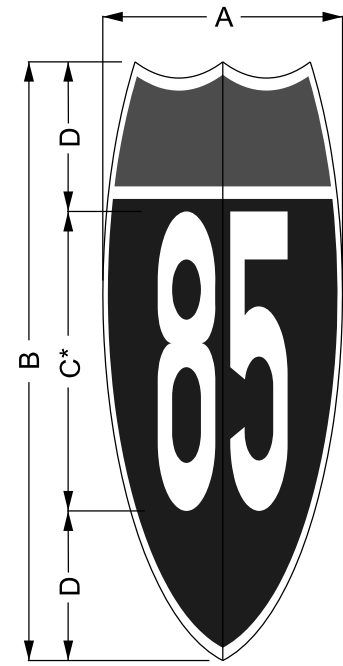

**NOTE:**  
Contact Traffic Services prior to installation of shields.

Font series for one and two digit shields

- \* See chart for font style
- \*\* Optically space numerals about vertical centerline
- Legend - white (retroreflective)
- Top - red (retroreflective)
- Bottom - blue (retroreflective)

A	B	C	D
72"	180"*	90"	45"

One and two digit Interstate shield