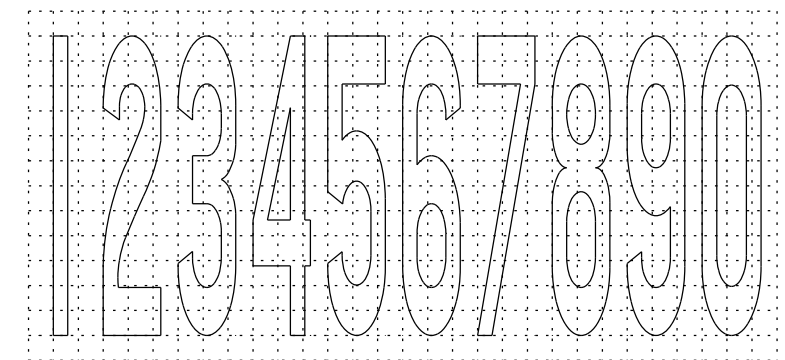

**NOTE:**  
Contact Traffic Services prior to installation of shields.

Font series for one and two digit shields

- \* See chart for font style
- \*\* Optically space numerals about vertical centerline
- Legend - white (retroreflective)
- Top - red (retroreflective)
- Bottom - blue (retroreflective)

A	B	C	D
72"	180"*	90"	45"

One and two digit Interstate shield