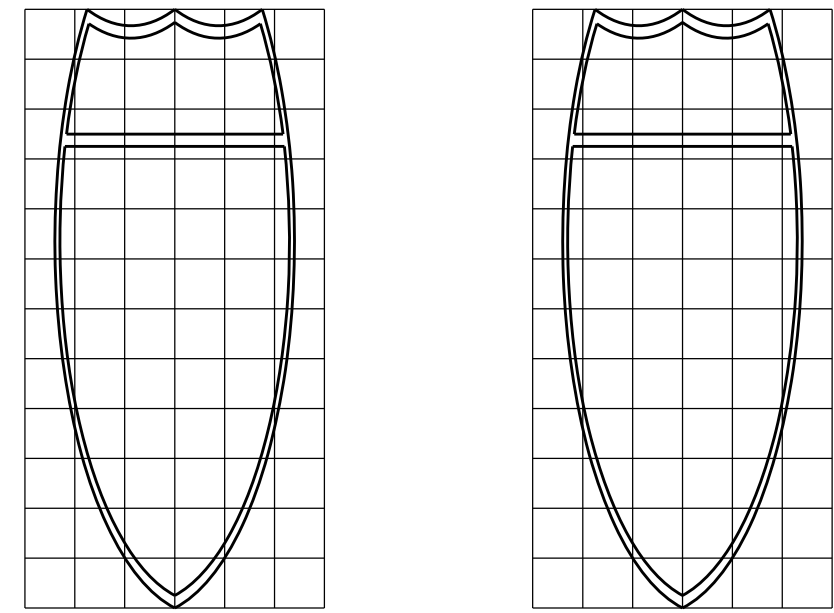

**NOTE:**  
Contact Traffic Services prior to installation of shields.

Font series for one and two digit shields

- \* See chart for font style
- \*\* Optically space numerals about vertical centerline
- Legend - white (retroreflective)
- Top - red (retroreflective)
- Bottom - blue (retroreflective)

A	B	C	D
72"	180"*	90"	45"

One and two digit Interstate shield