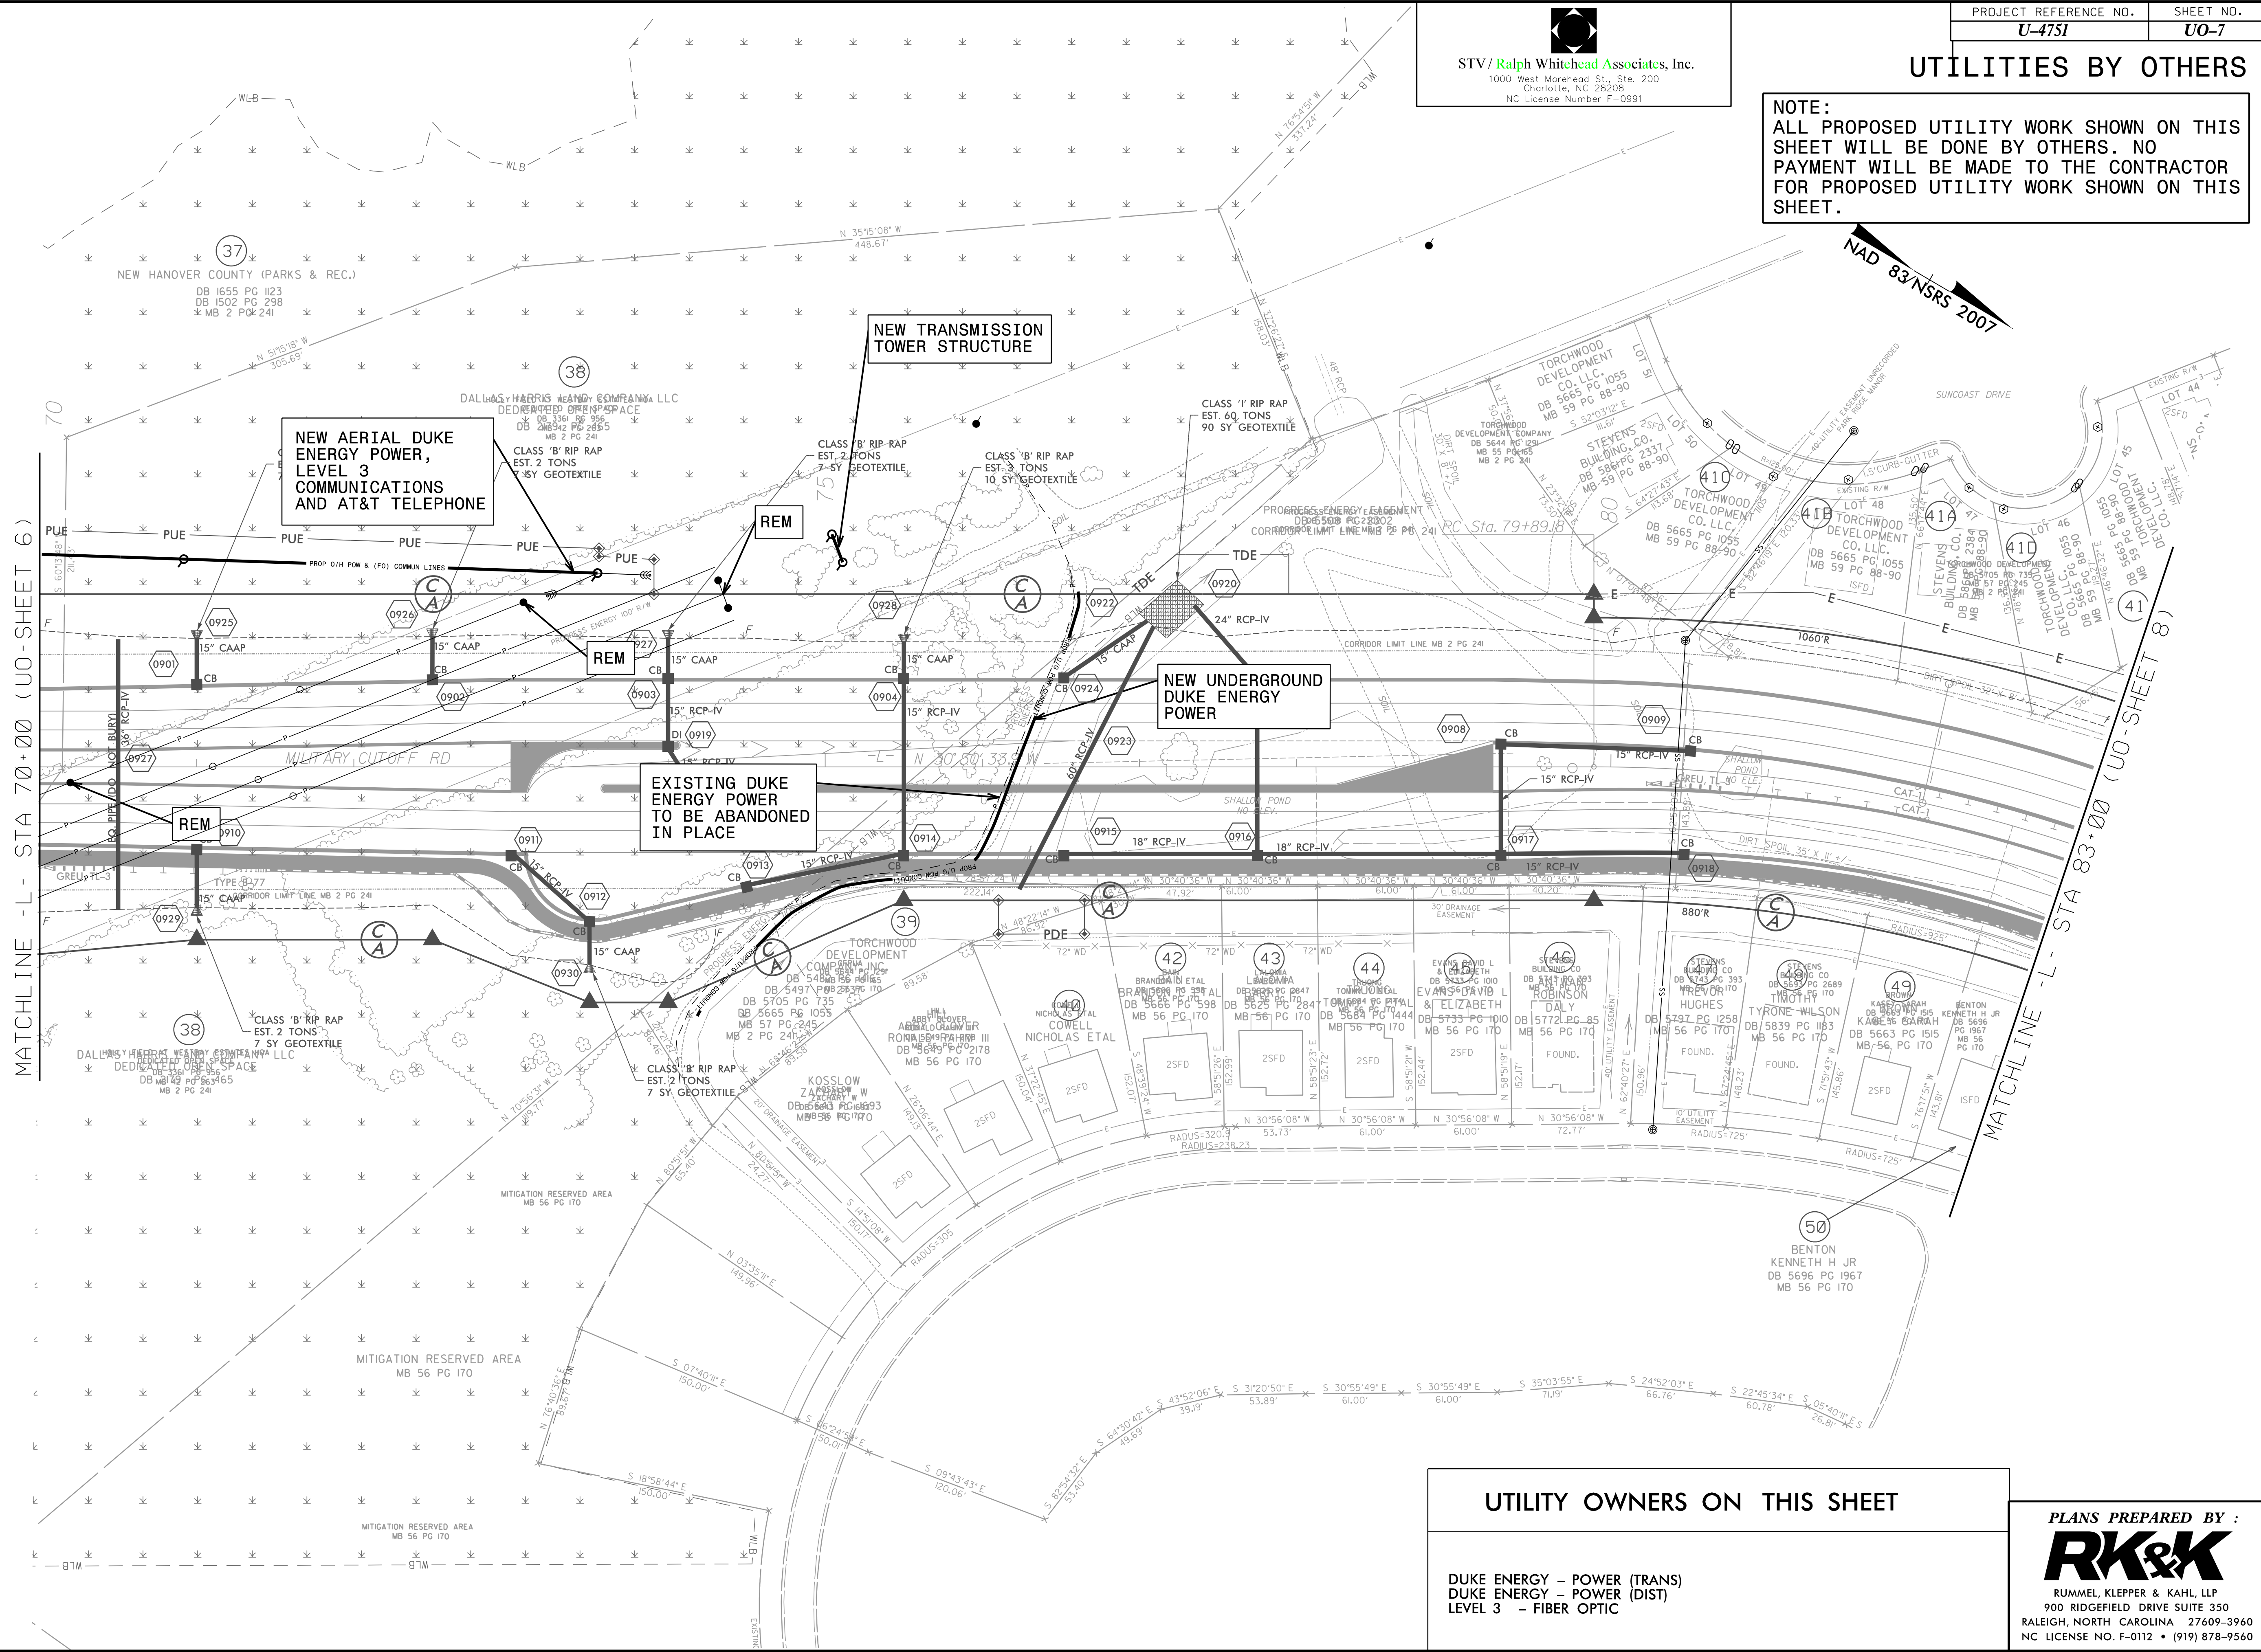

STV / Ralph Whitehead Associates, Inc.  
 1000 West Morehead St., Ste. 200  
 Charlotte, NC 28208  
 NC License Number F-0991

### UTILITIES BY OTHERS

**NOTE:**  
 ALL PROPOSED UTILITY WORK SHOWN ON THIS SHEET WILL BE DONE BY OTHERS. NO PAYMENT WILL BE MADE TO THE CONTRACTOR FOR PROPOSED UTILITY WORK SHOWN ON THIS SHEET.