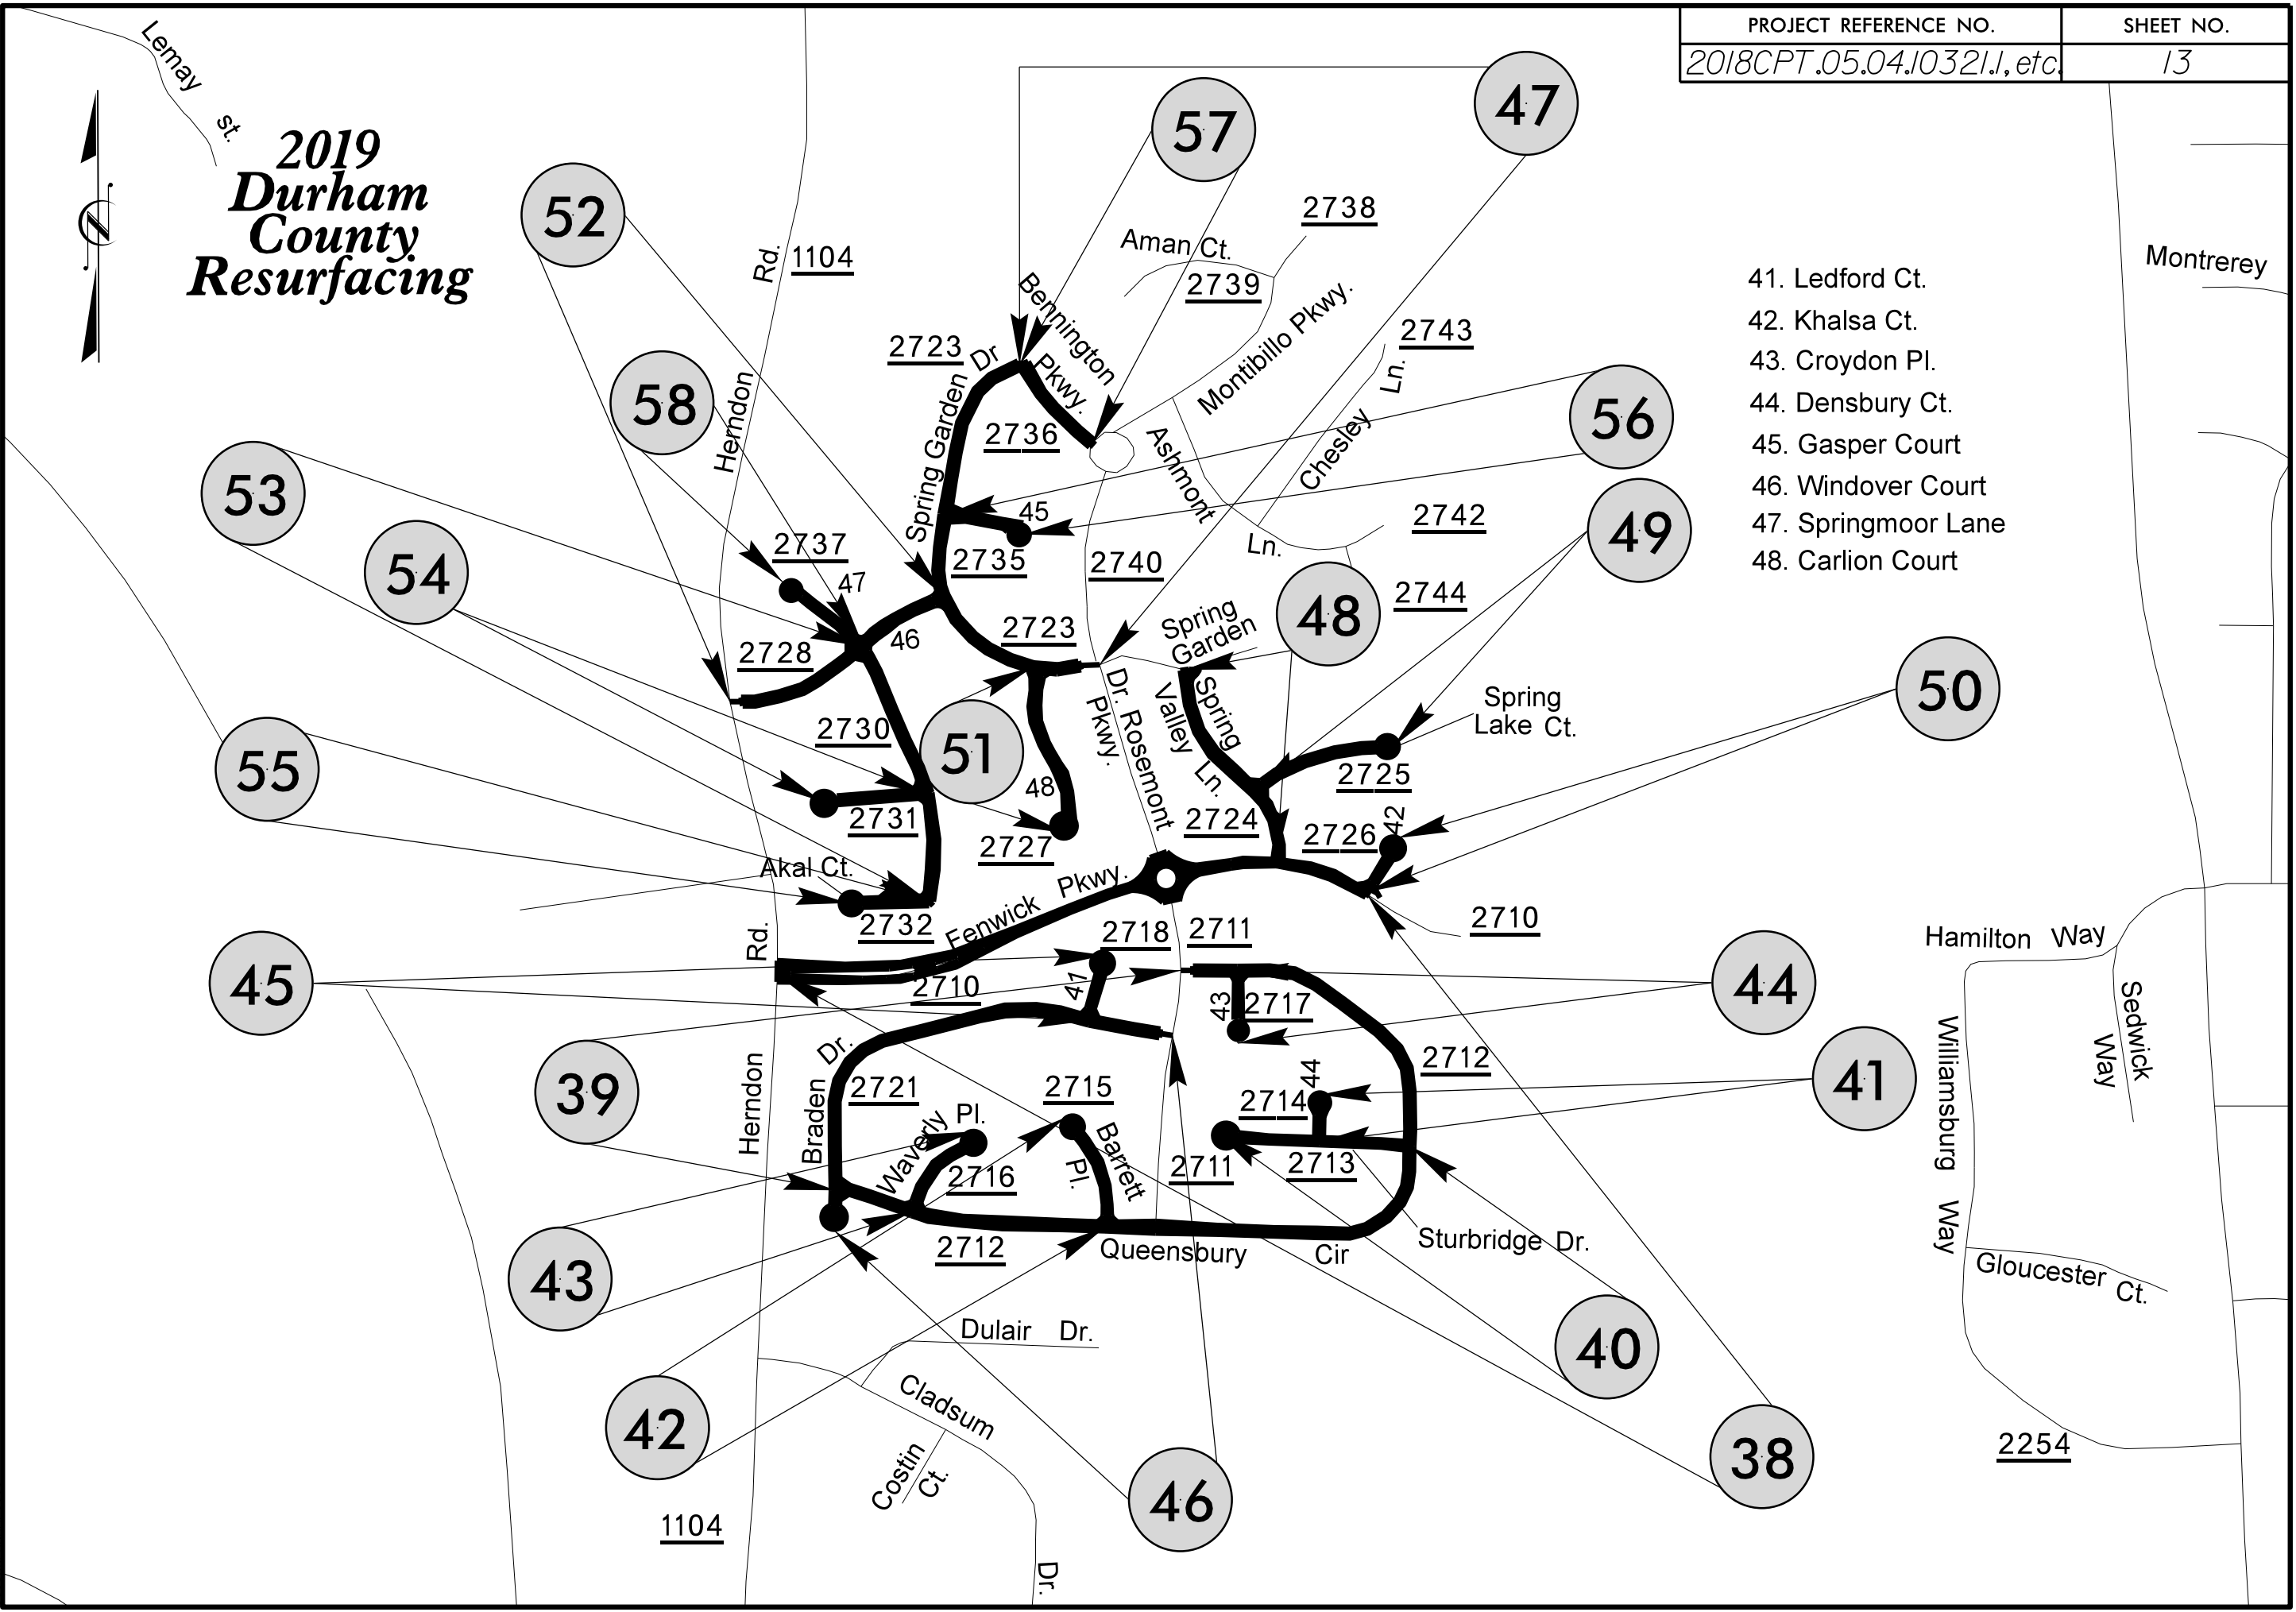

2019 Durham County Resurfacing

5/14/19
24-JUL-2017 10:30
-011.101-Durham County Resurfacing\Design\Roadway\Proj\17-0111.101-Rdy-psh 13.dgn

- 41. Ledford Ct.
- 42. Khalsa Ct.
- 43. Croydon Pl.
- 44. Densbury Ct.
- 45. Gasper Court
- 46. Windover Court
- 47. Springmoor Lane
- 48. Carlion Court

Montrerey

Hamilton Way
Williamsburg Way
Sedwick Way
Gloucester Ct.

2254