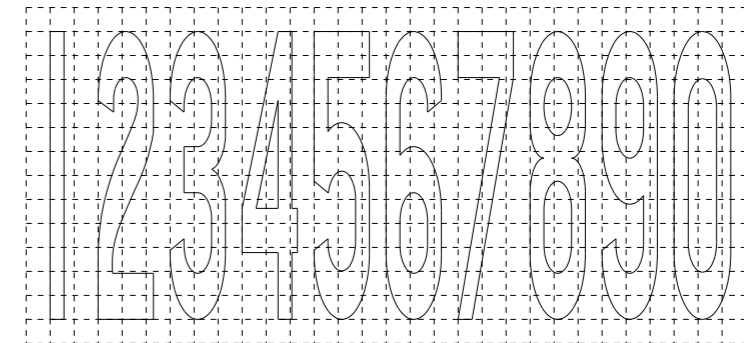

NOTE:  
Contact Traffic Services prior to installation of shields.

Font series for one and two digit shields

- \* See chart for font style
- \*\* Optically space numerals about vertical centerline
- Legend - white (retroreflective)
- Top - red (retroreflective)
- Bottom - blue (retroreflective)

A	B	C	D
72"	180"*	90"	45"

One and two digit Interstate shield