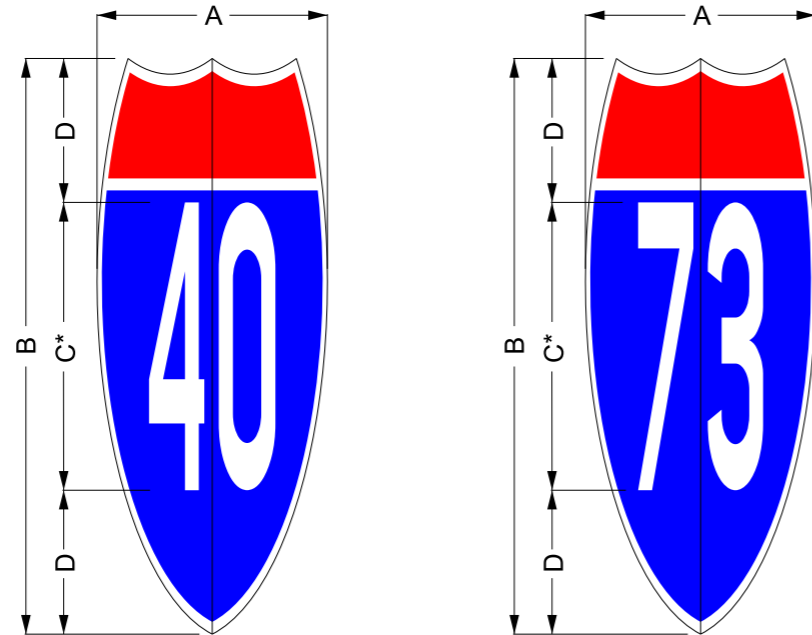

NOTE:  
Contact Traffic Services prior to installation of shields.

Font series for one and two digit shields

- \* See chart for font style
- \*\* Optically space numerals about vertical centerline
- Legend - white (retroreflective)
- Top - red (retroreflective)
- Bottom - blue (retroreflective)

A	B	C	D
72"	180"*	90"	45"

One and two digit Interstate shield