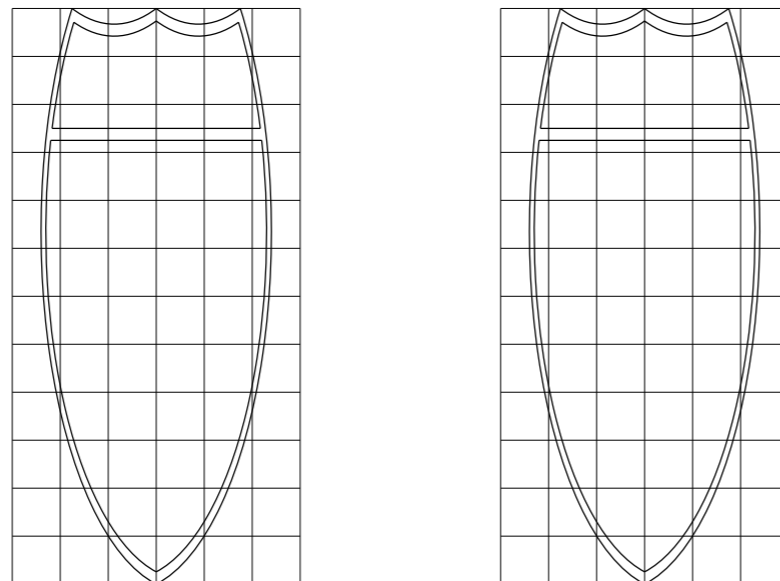

NOTE:  
Contact Traffic Services prior to installation of shields.

Font series for one and two digit shields

- \* See chart for font style
- \*\* Optically space numerals about vertical centerline
- Legend - white (retroreflective)
- Top - red (retroreflective)
- Bottom - blue (retroreflective)

A	B	C	D
72"	180"*	90"	45"

One and two digit Interstate shield