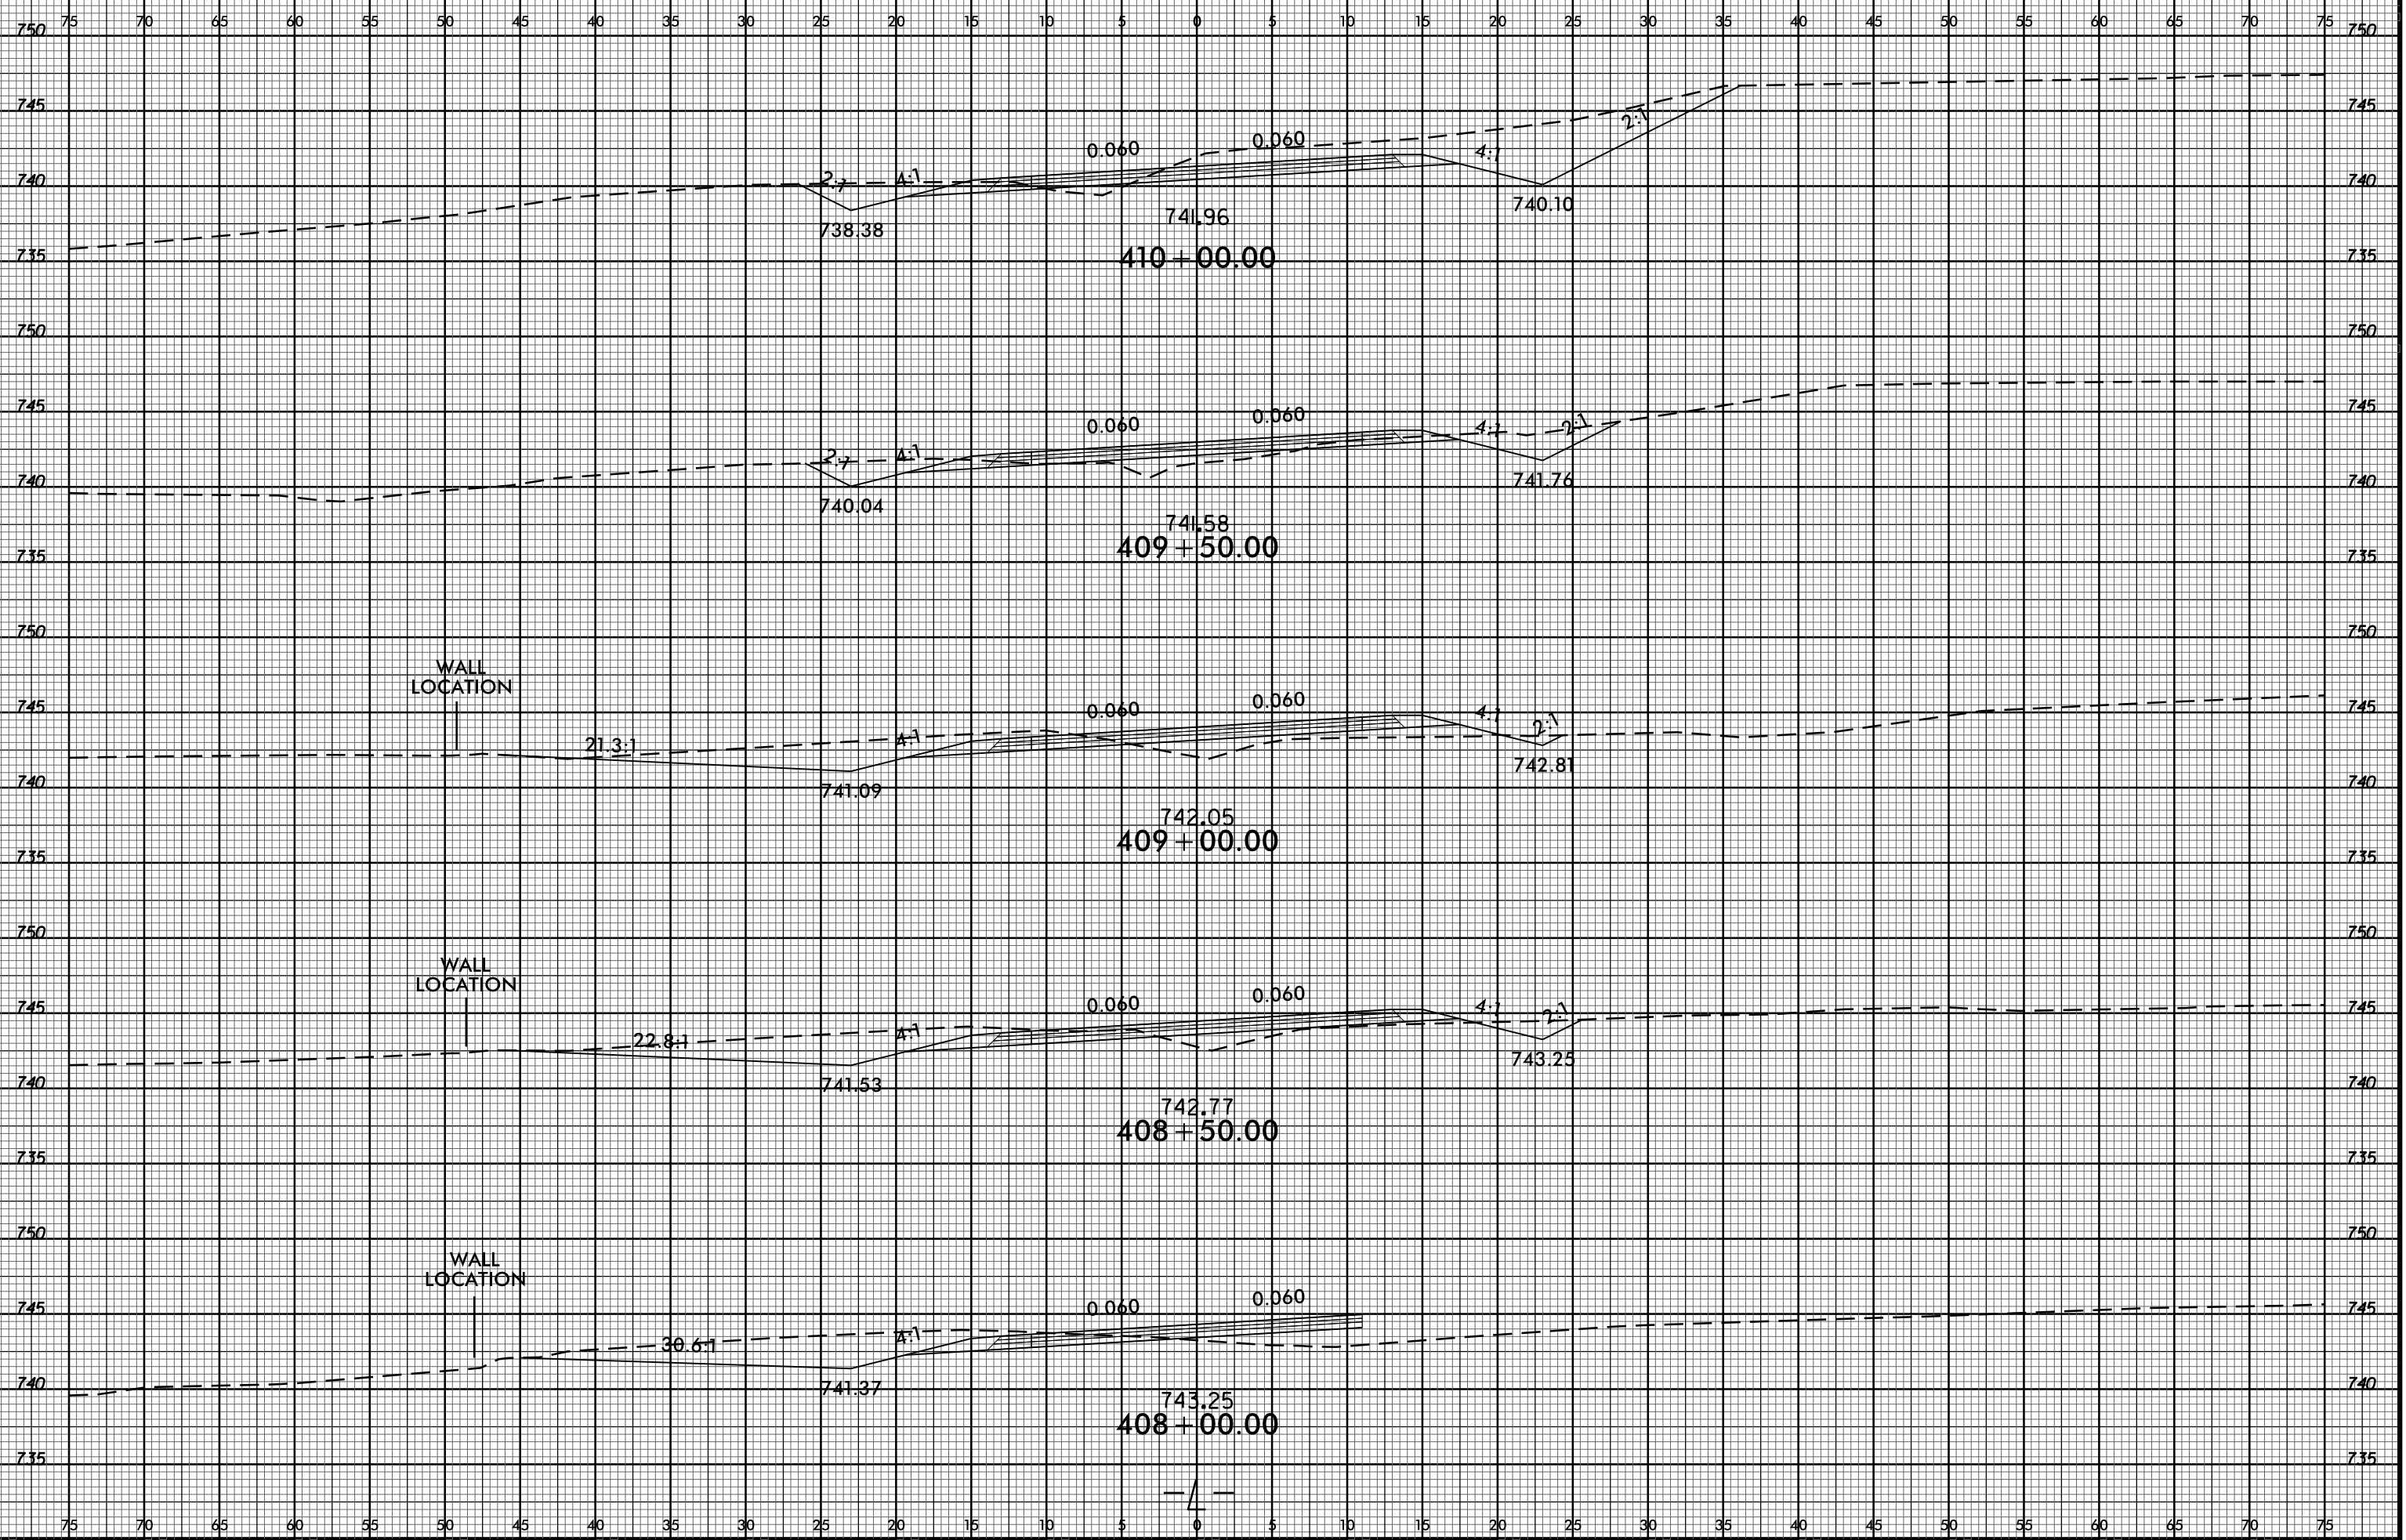

8/23/99

WALL LOCATION

WALL LOCATION

WALL LOCATION

30-MAR-2017 17:21
R:\Roadway\CurbsideModeling\W-5313_Rdy_xp_L2.dgn
\$\$\$\$USERNAME\$\$\$\$