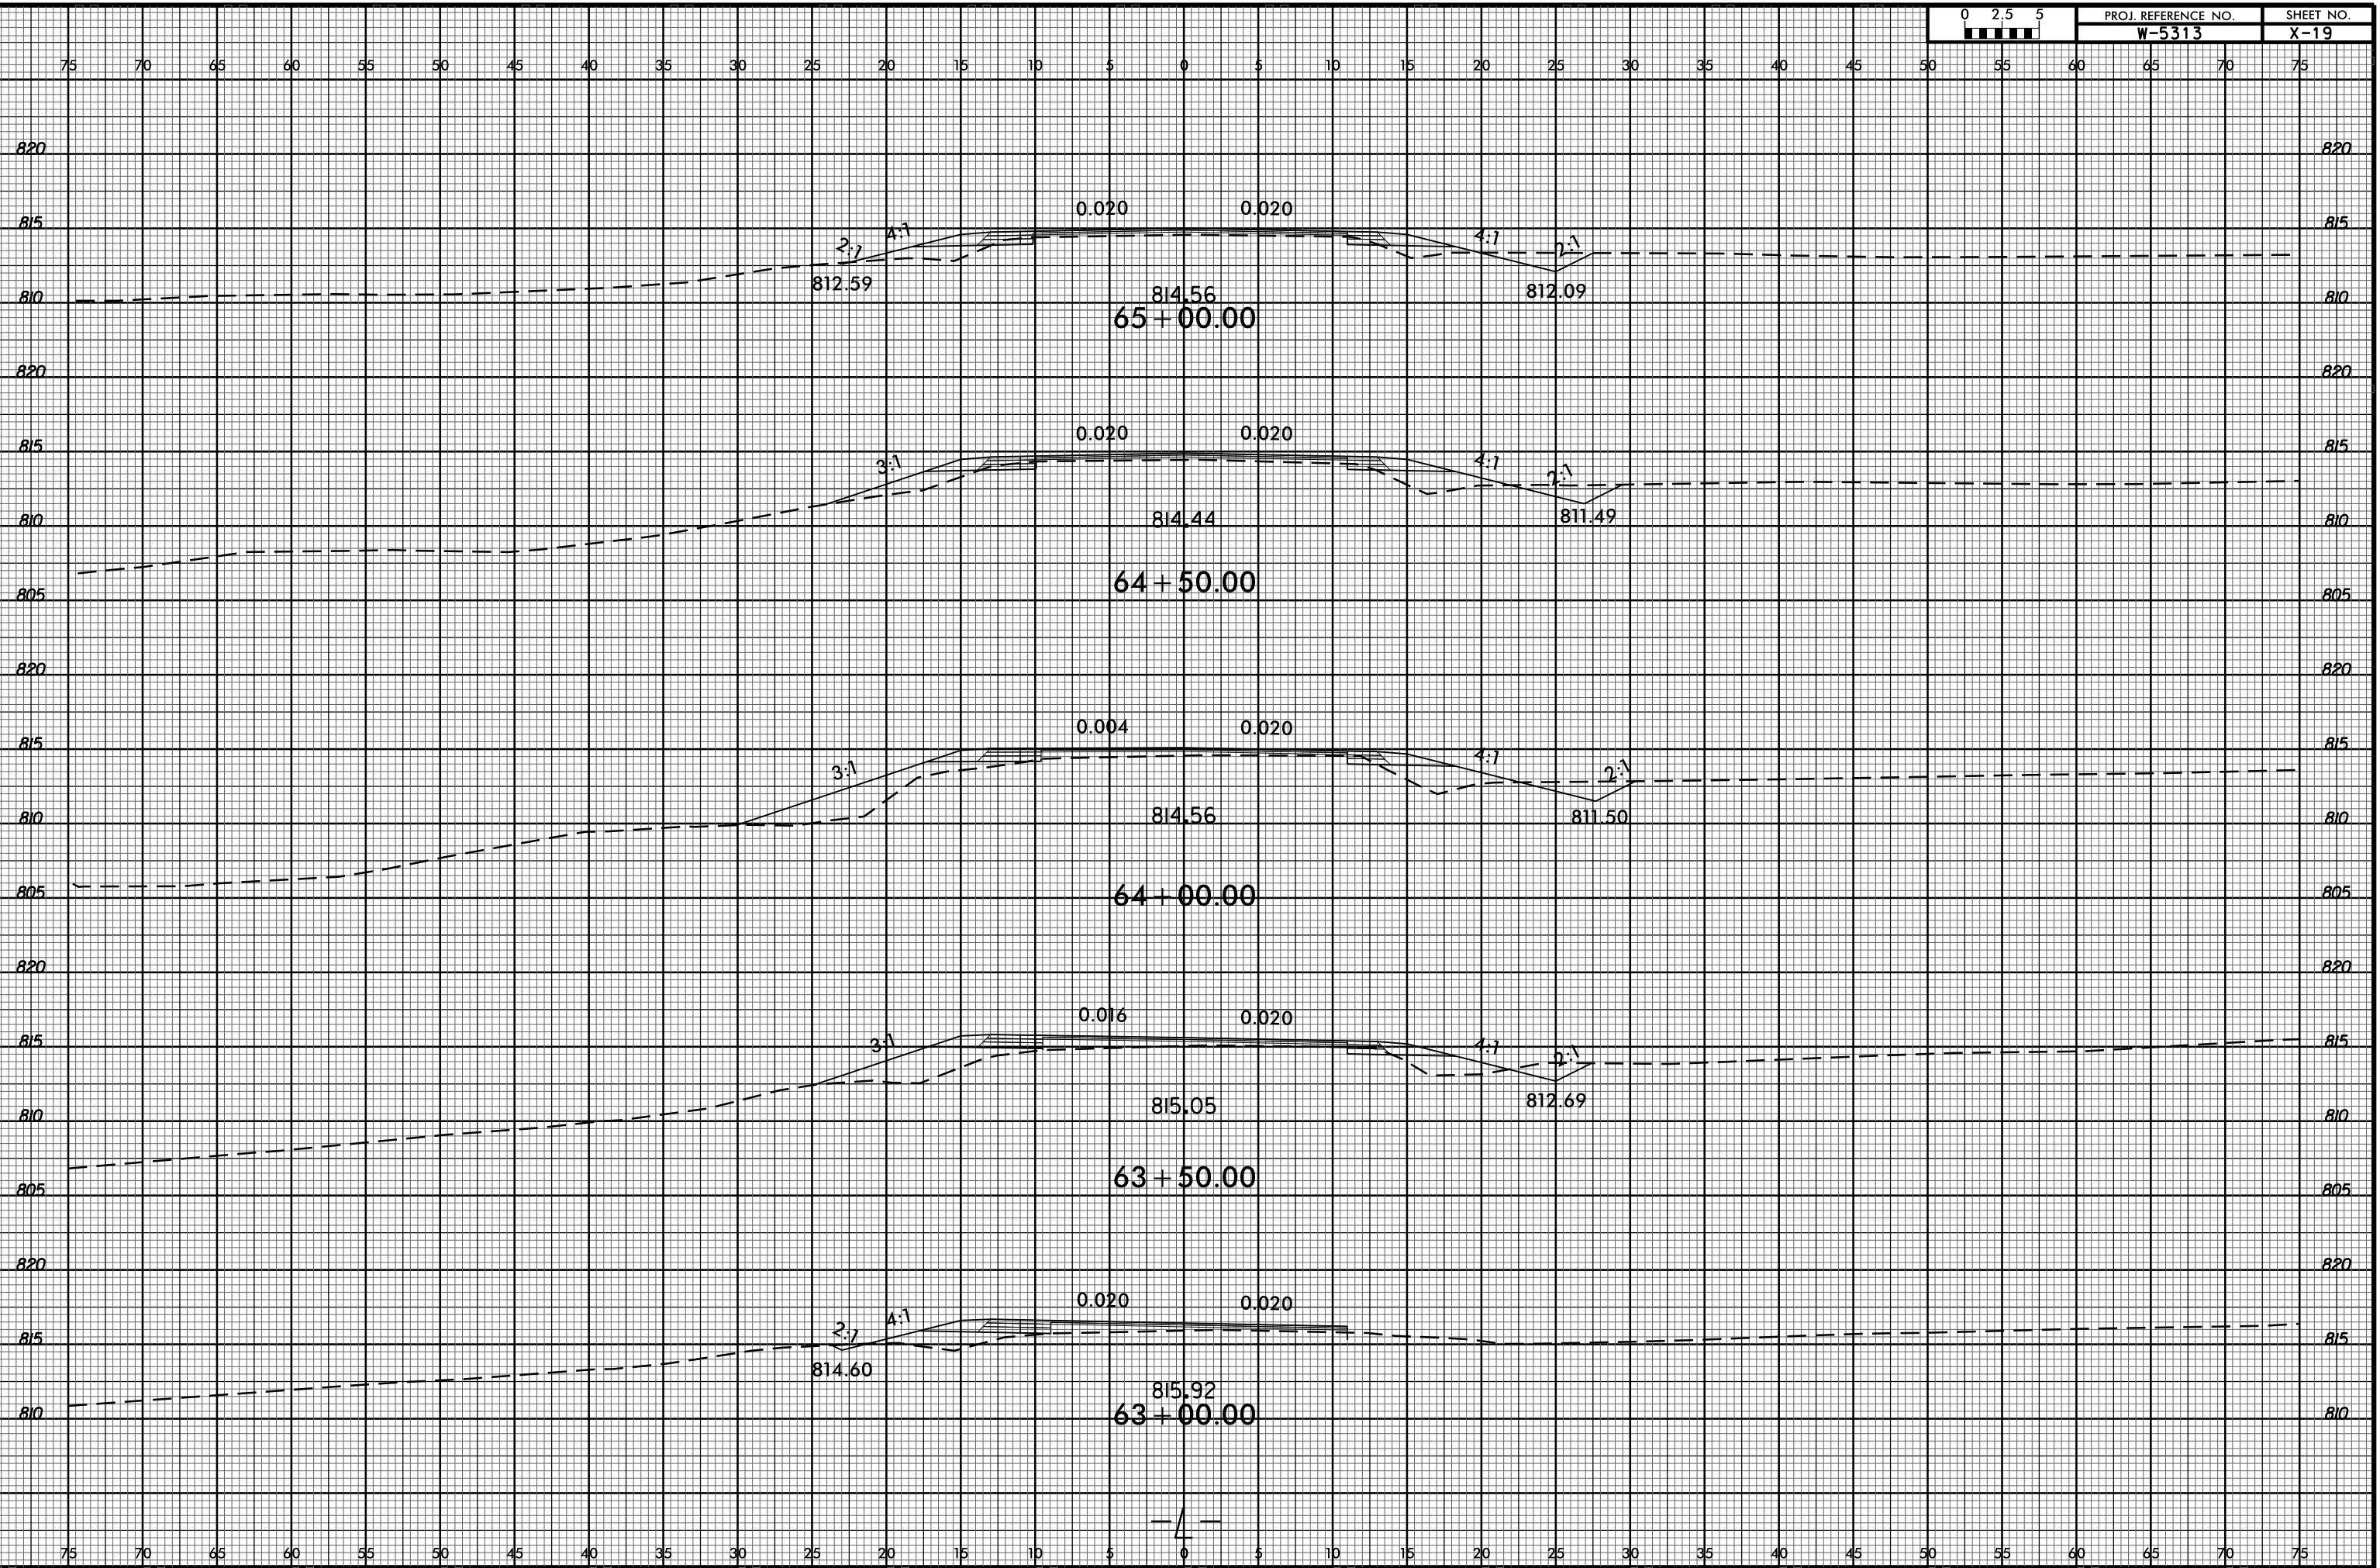

8/23/99

30-MAR-2017 17:19
R:\Roadway\Drawings\Drawings\W-5313_Rdy_xp_LB.dgn
\$\$\$\$USERNAME\$\$\$\$