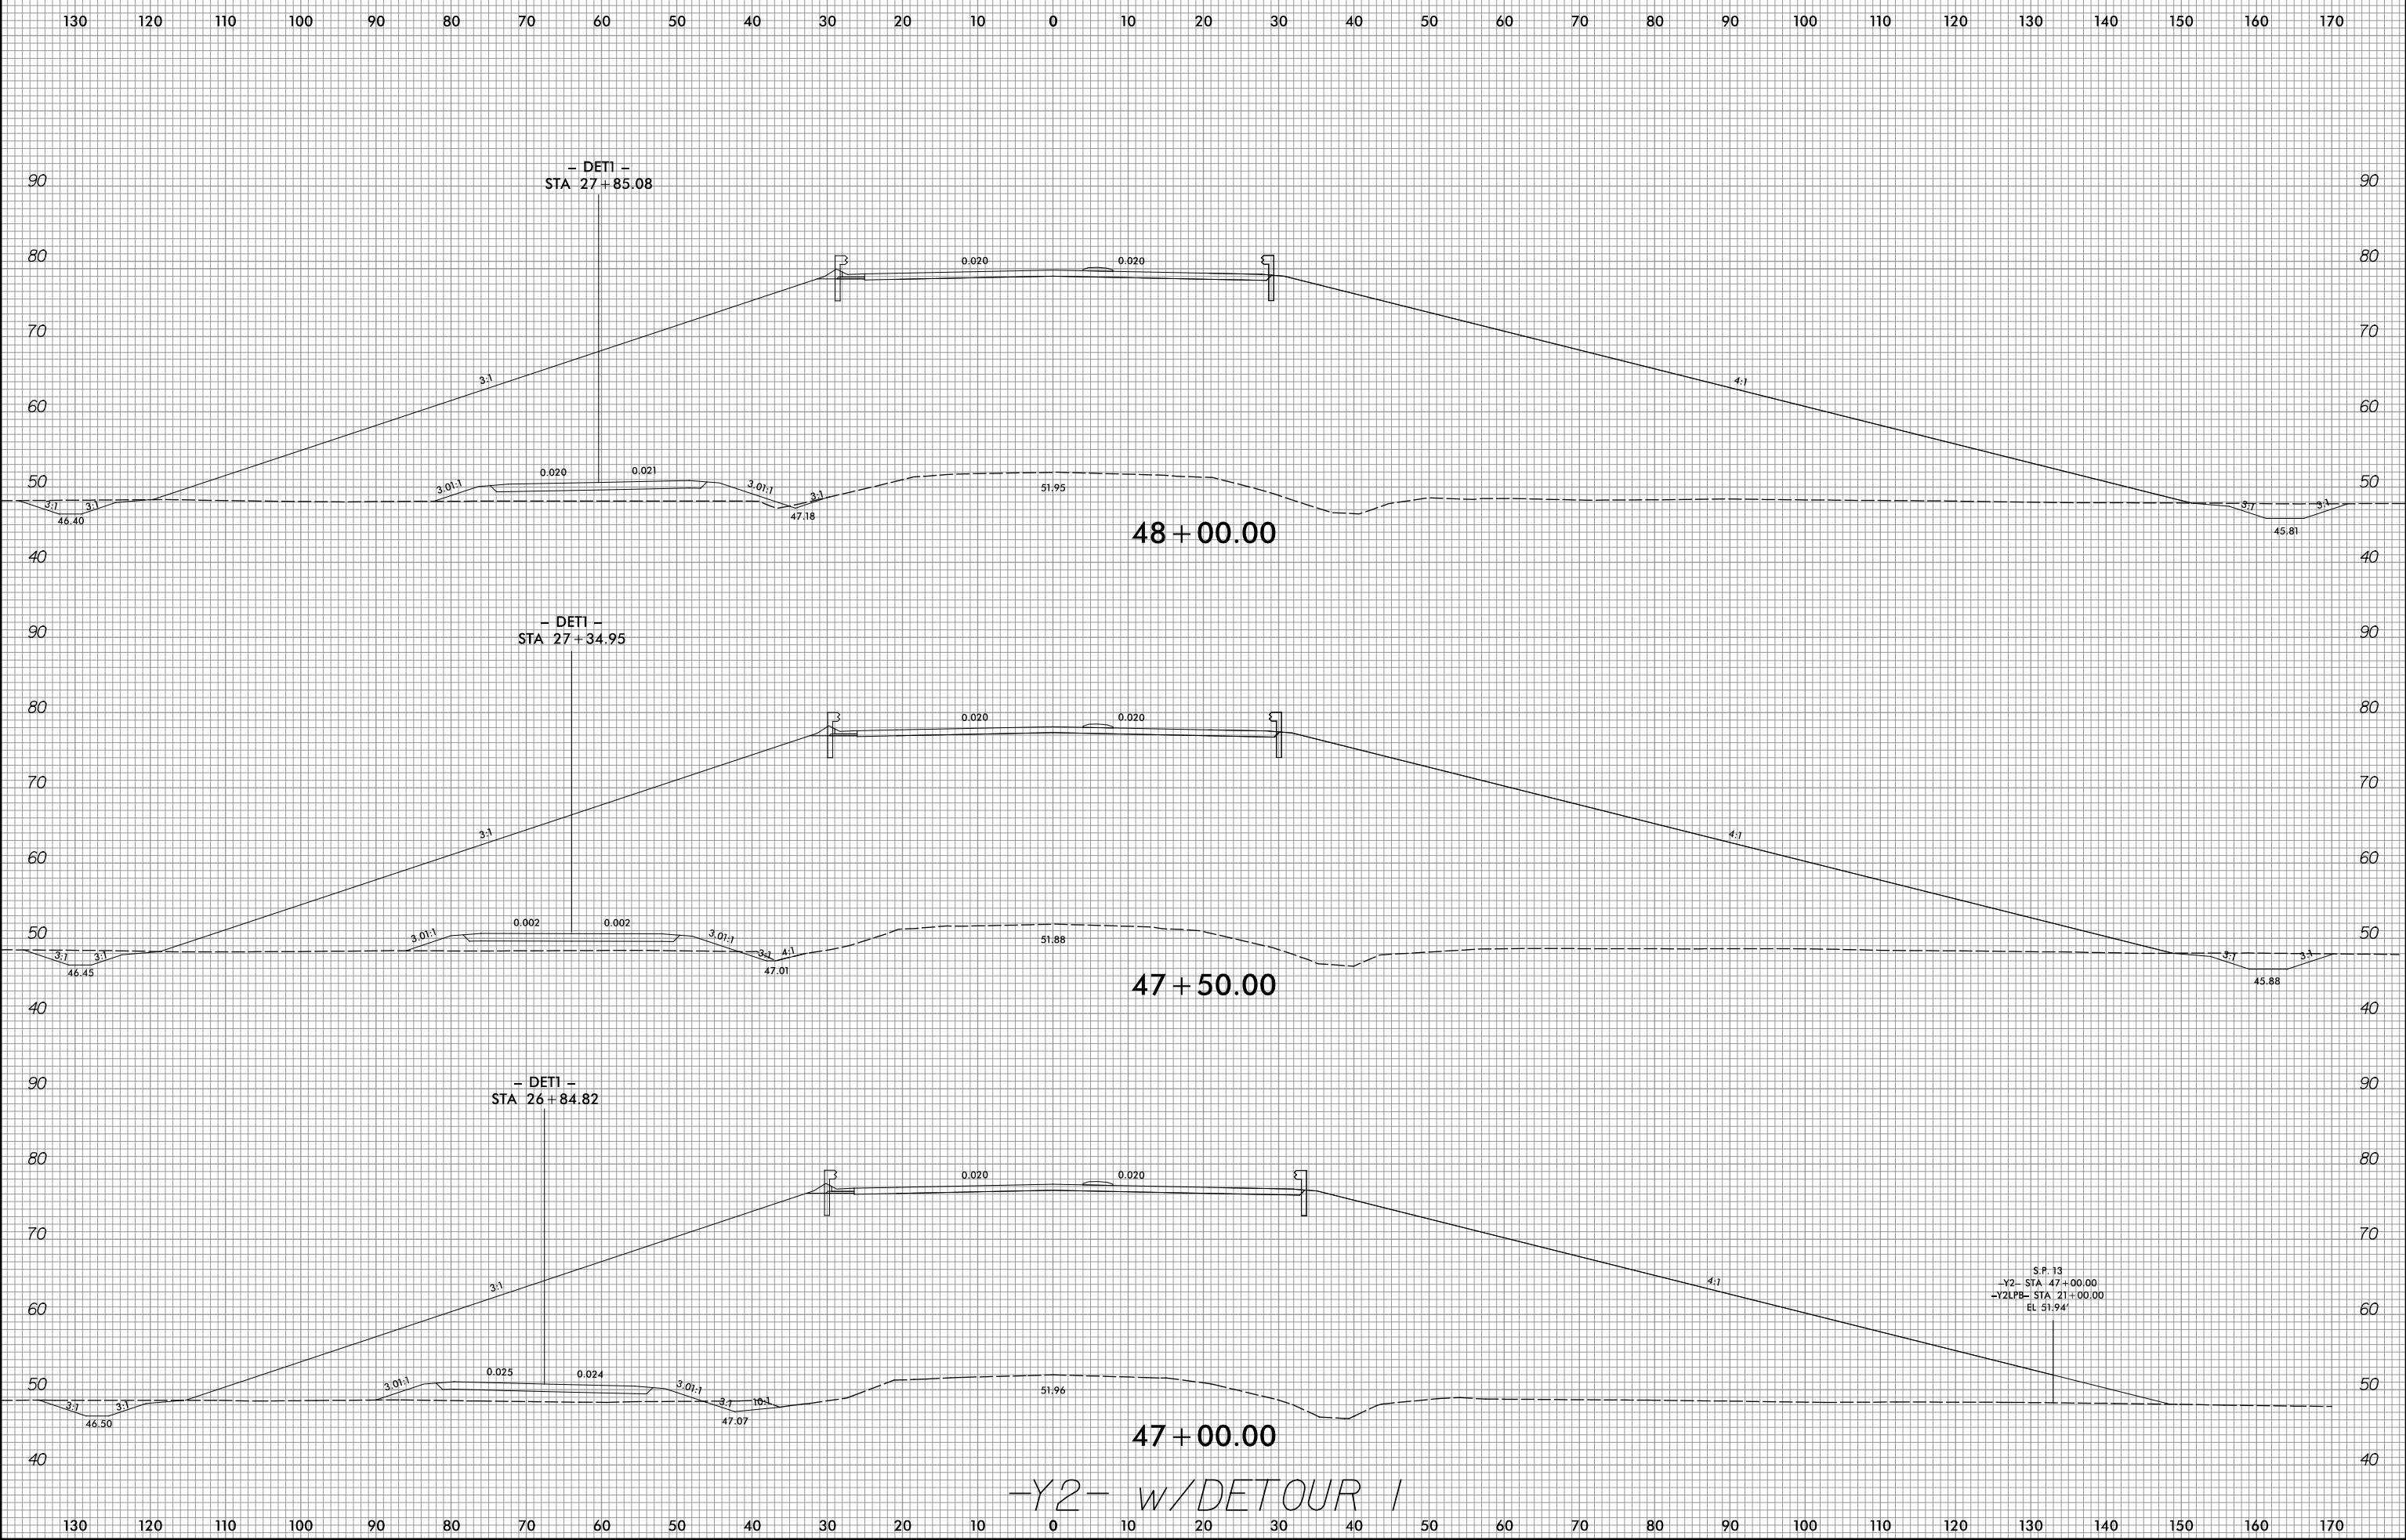

8/23/99

-Y2- w/DETOUR 1

3/30/2017
C:\Users\jg\OneDrive\Documents\Projects\5311A_Rdy_XPL_Y2_w_DET-1.dgn
JCA ENGINEERING, INC.