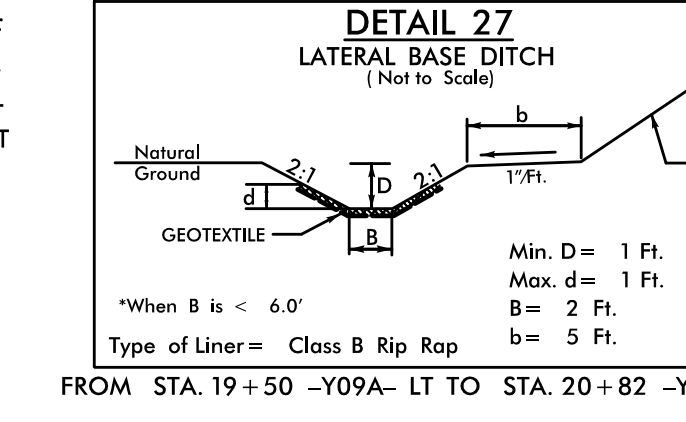

DOCUMENT NOT CONSIDERED FINAL UNLESS ALL SIGNATURES COMPLETED

REVISIONS

DATE/TIME: 9:09P AM  
DWN: RYBANDAW/PROJ/5516\_rdy\_2D-1.dgn