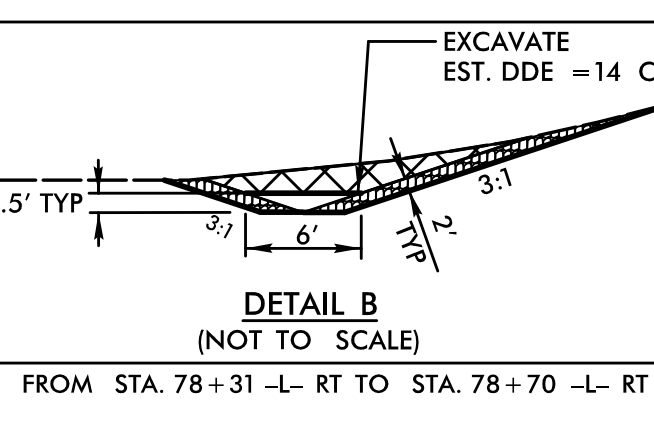

DOCUMENT NOT CONSIDERED FINAL UNLESS ALL SIGNATURES COMPLETED

REVISIONS

DATE/TIME: 9:09P AM  
DWN: RYBANDAW/PROJ/5516\_rdy\_2D-1.dgn