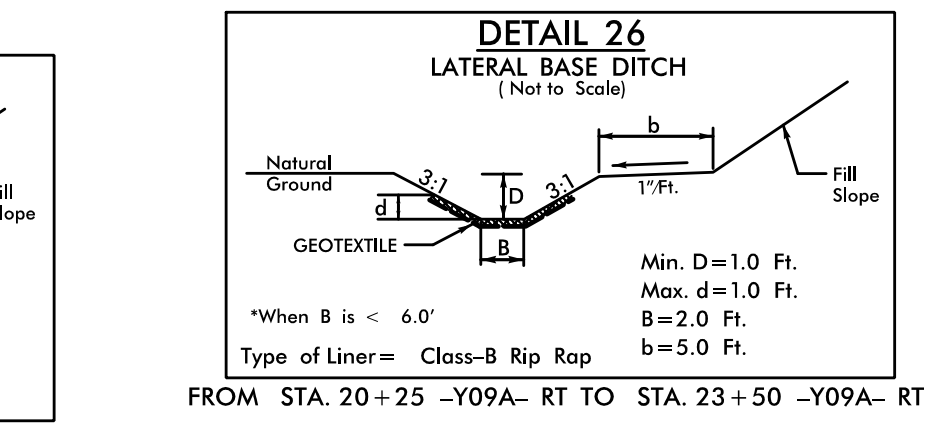

DOCUMENT NOT CONSIDERED FINAL UNLESS ALL SIGNATURES COMPLETED

REVISIONS

DATE/TIME: 9:09P AM  
DWN: RYBANDAW/PROJ/5516\_rdy\_2D-1.dgn