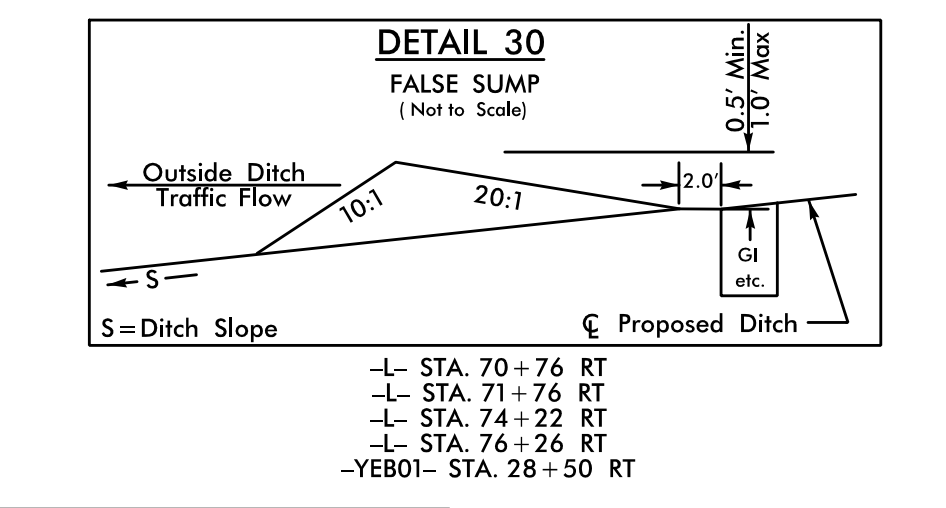

DOCUMENT NOT CONSIDERED FINAL UNLESS ALL SIGNATURES COMPLETED

REVISIONS

DATE/TIME: 9:09P AM  
DWN: RYBANDAW/PROJ/5516\_rdy\_2D-1.dgn