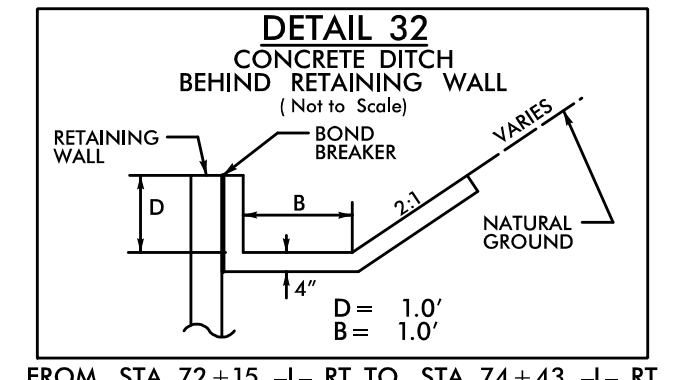

DOCUMENT NOT CONSIDERED FINAL UNLESS ALL SIGNATURES COMPLETED

REVISIONS

DATE/TIME: 9:09P AM  
DWN: RYBANDAW/PROJ/5516\_rdy\_2D-1.dgn