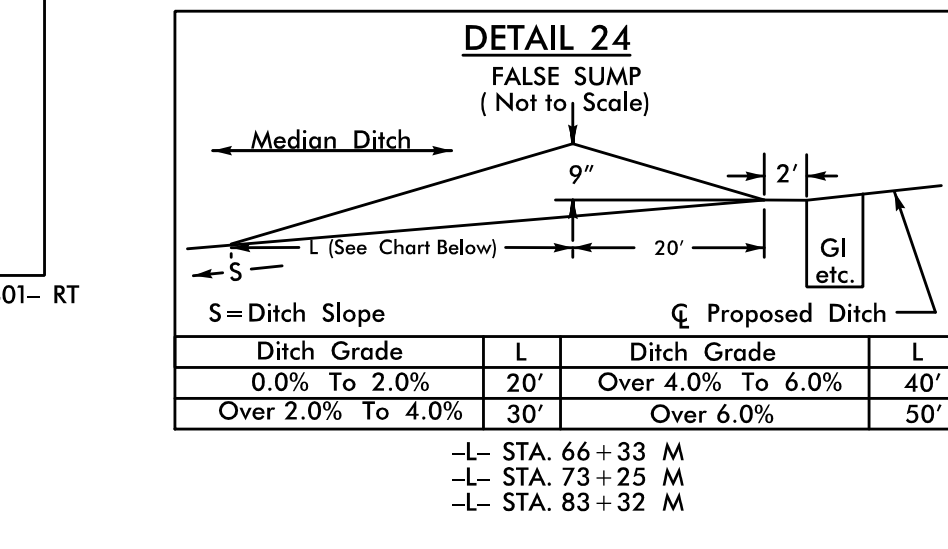

DOCUMENT NOT CONSIDERED FINAL UNLESS ALL SIGNATURES COMPLETED

REVISIONS

DATE/TIME: 9:09P AM  
DWN: RYBANDAW/PROJ/5516\_rdy\_2D-1.dgn