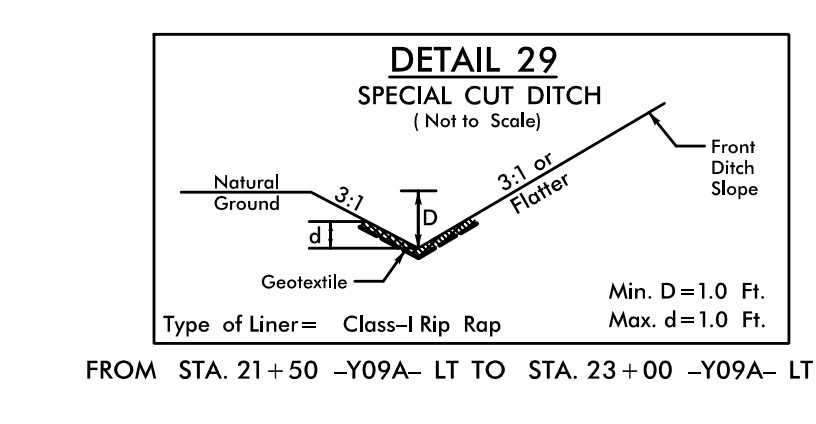

DOCUMENT NOT CONSIDERED FINAL UNLESS ALL SIGNATURES COMPLETED

REVISIONS

DATE/TIME: 9:09P AM  
DWN: RYBANDAW/PROJ/5516\_rdy\_2D-1.dgn