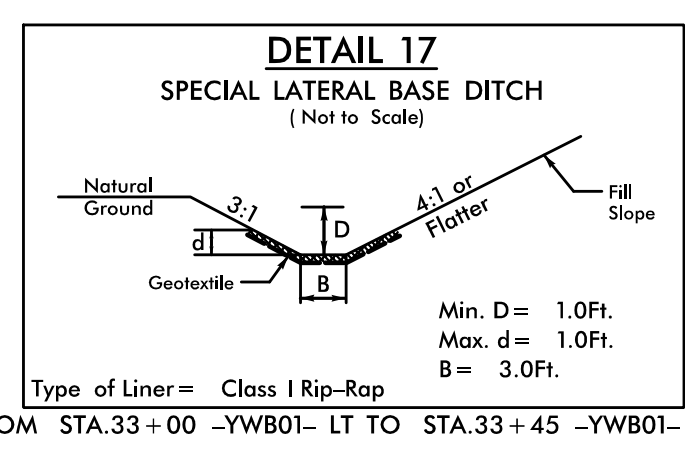

DOCUMENT NOT CONSIDERED FINAL UNLESS ALL SIGNATURES COMPLETED

REVISIONS

DATE/TIME: 9:09P AM  
DWN: RYBANDAW/PROJ/5516\_rdy\_2D-1.dgn