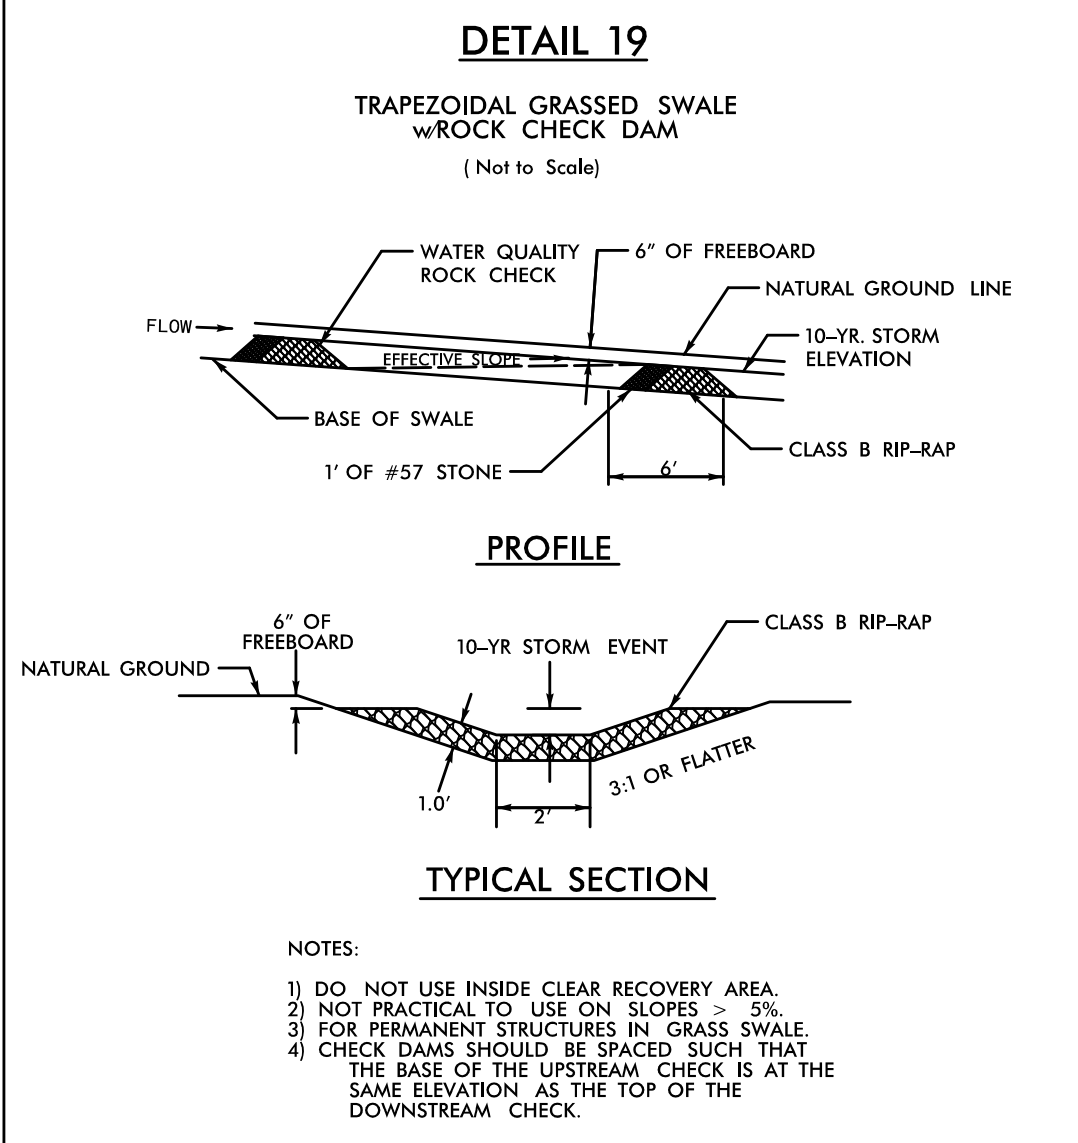

DOCUMENT NOT CONSIDERED FINAL UNLESS ALL SIGNATURES COMPLETED

REVISIONS

DATE/TIME: 9:09P AM  
DWN: RYBANDAW/PROJ/5516\_rdy\_2D-1.dgn