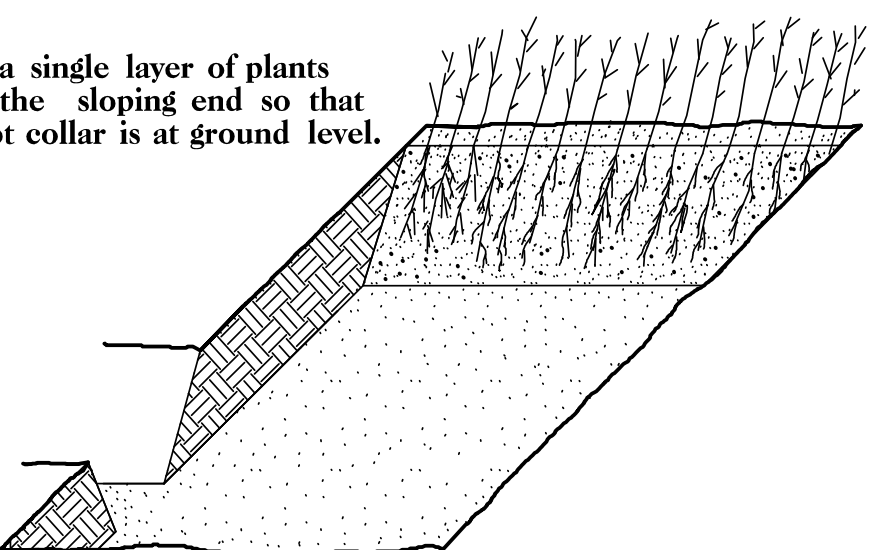

## SEEDLING / LINER BAREROOT PLANTING DETAIL

### HEALING IN

1. Locate a healing-in site in a shady, well protected area.
2. Excavate a flat bottom trench 12 inches deep and provide drainage.

3. Backfill the trench with 2 inches well rotted sawdust. Place a 2 inch layer of well rotted sawdust at a sloping angle at one end of the trench.

4. Place a single layer of plants against the sloping end so that the root collar is at ground level.

5. Place a 2 inch layer of well rotted sawdust over the roots maintaining a sloping angle.

6. Repeat layers of plants and sawdust as necessary and water thoroughly.

# REFORESTATION

- TREE REFORESTATION SHALL BE PLANTED 6 FT. TO 10 FT. ON CENTER, RANDOM SPACING, AVERAGING 8 FT. ON CENTER, APPROXIMATELY 680 PLANTS PER ACRE.