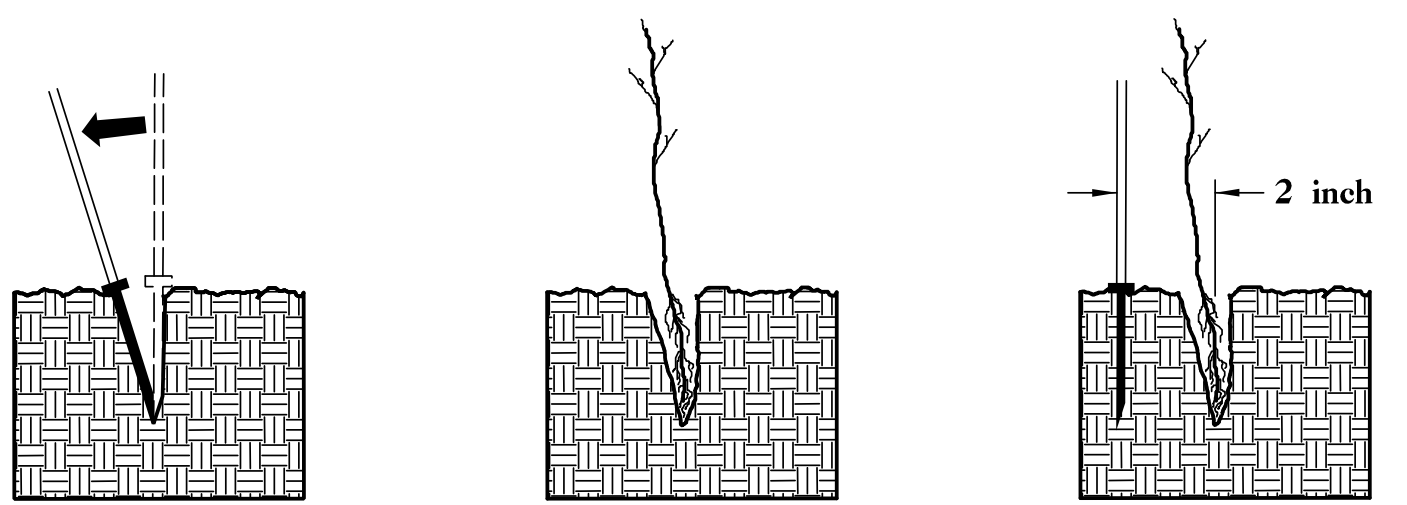

4. Place a single layer of plants against the sloping end so that the root collar is at ground level.

5. Place a 2 inch layer of well rotted sawdust over the roots maintaining a sloping angle.

6. Repeat layers of plants and sawdust as necessary and water thoroughly.

### DIBBLE PLANTING METHOD USING THE KBC PLANTING BAR

1. Insert planting bar as shown and pull handle toward planter.
2. Remove planting bar and place seedling at correct depth.
3. Insert planting bar 2 inches toward planter from seedling.