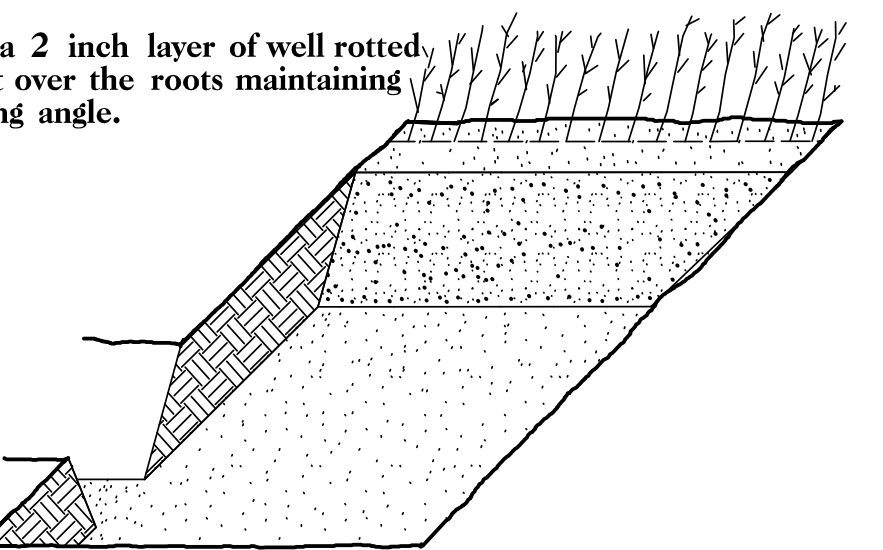

## SEEDLING / LINER BAREROOT PLANTING DETAIL

### HEALING IN

1. Locate a healing-in site in a shady, well protected area.
2. Excavate a flat bottom trench 12 inches deep and provide drainage.

3. Backfill the trench with 2 inches well rotted sawdust. Place a 2 inch layer of well rotted sawdust at a sloping angle at one end of the trench.

4. Place a single layer of plants against the sloping end so that the root collar is at ground level.

5. Place a 2 inch layer of well rotted sawdust over the roots maintaining a sloping angle.

6. Repeat layers of plants and sawdust as necessary and water thoroughly.

# REFORESTATION

- TREE REFORESTATION SHALL BE PLANTED 6 FT. TO 10 FT. ON CENTER, RANDOM SPACING, AVERAGING 8 FT. ON CENTER, APPROXIMATELY 680 PLANTS PER ACRE.