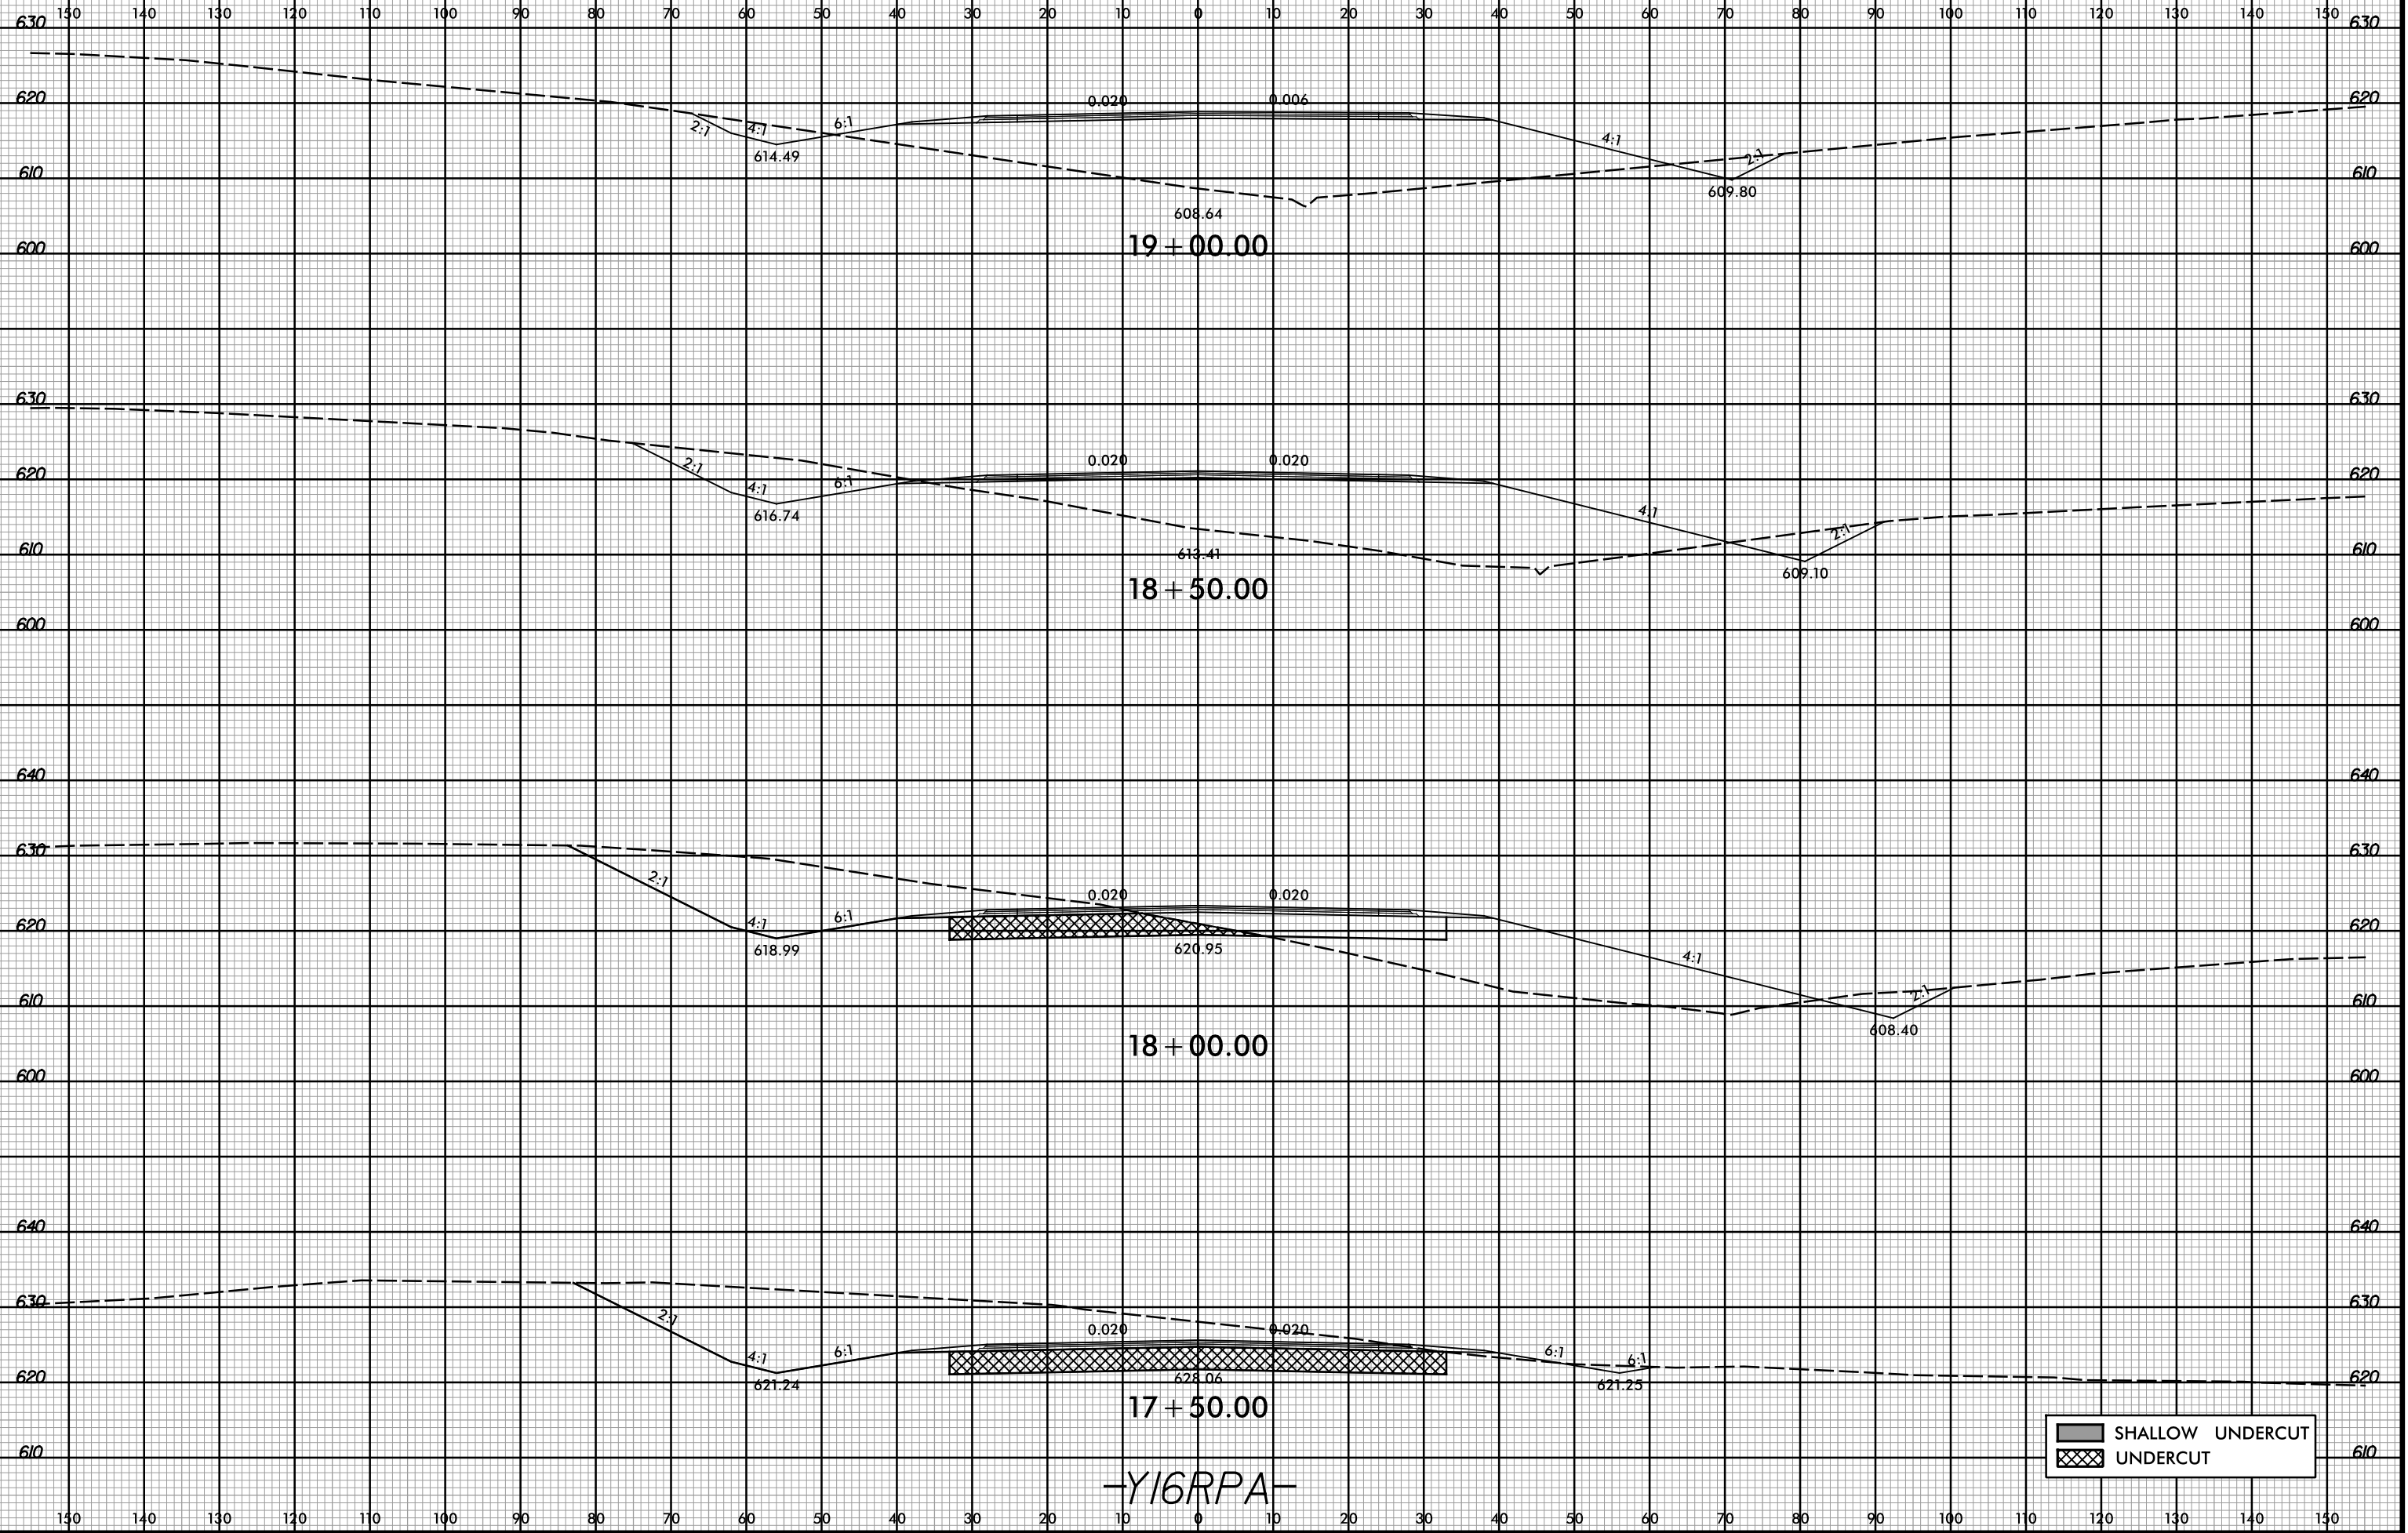

8/23/99

	SHALLOW UNDERCUT
	UNDERCUT

3/2/2017 10:44:18 AM  
R:\Roadway\XSC\13109A\_Rdy\_xpl\_Y16RPA.dgn  
User: Todd.Buckner

-Y16RPA-