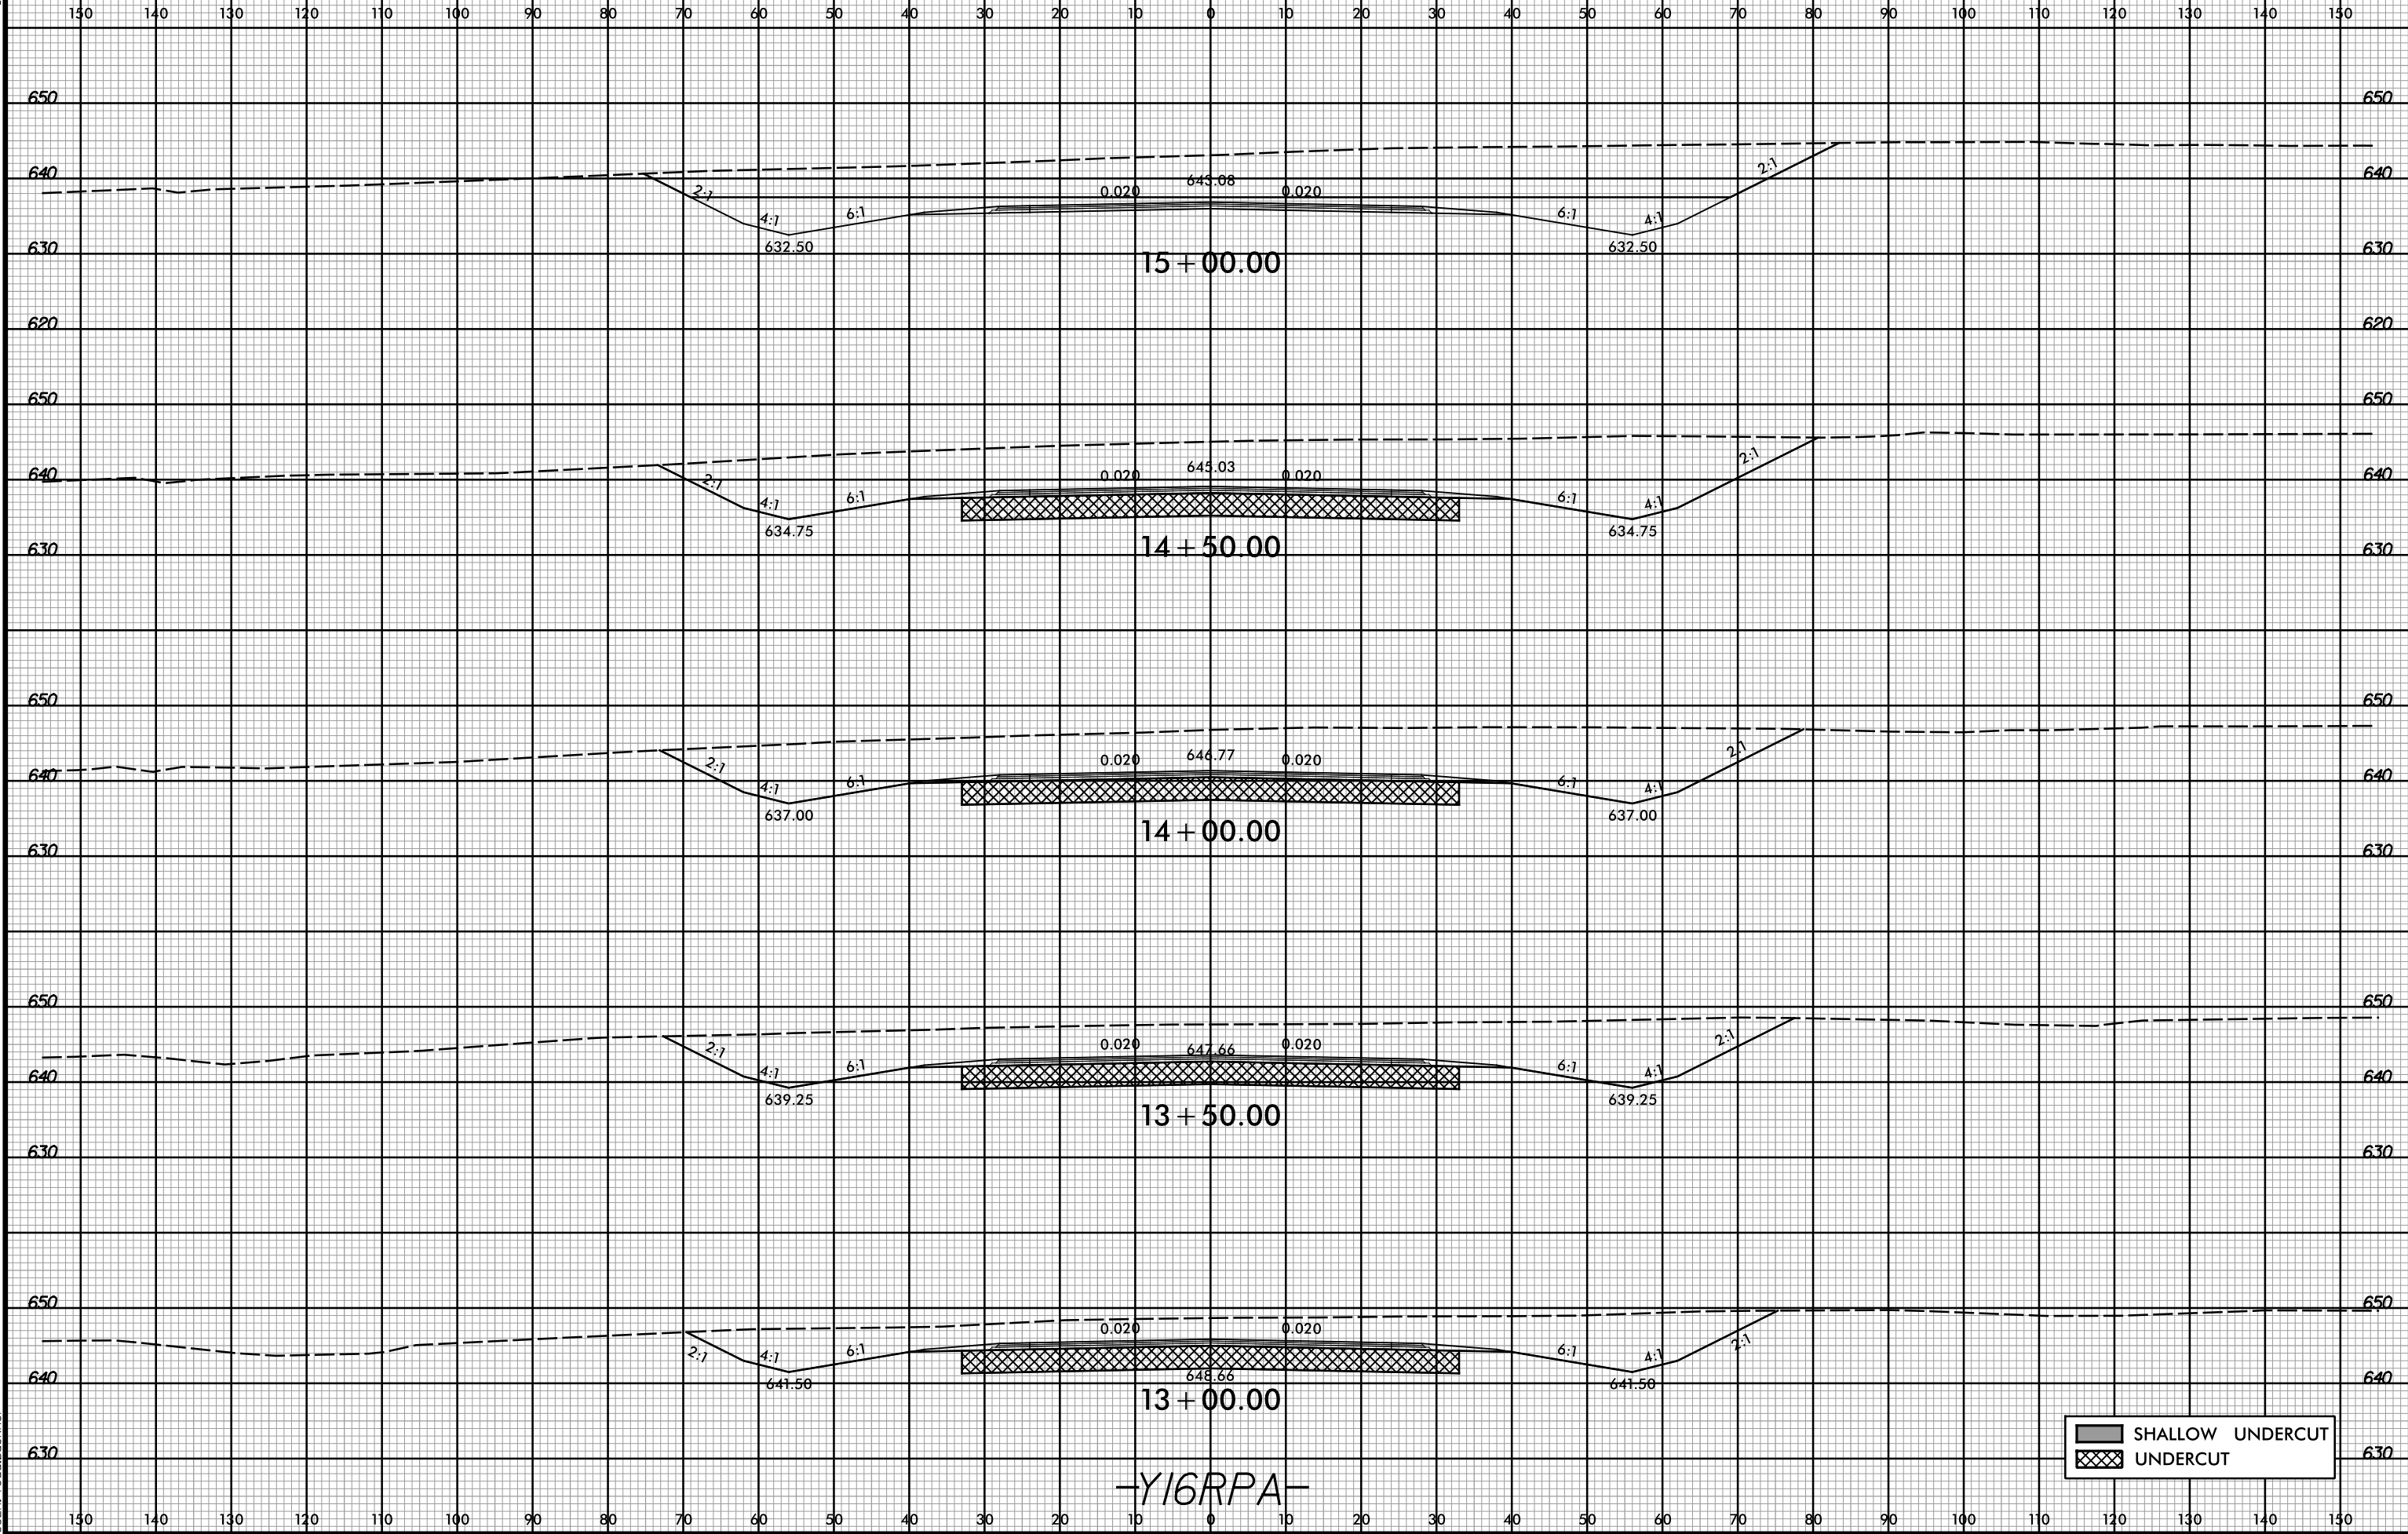

8/23/99

	SHALLOW UNDERCUT
	UNDERCUT

-Y16RPA-

3/2/2017 10:44:18 AM
R:\Roadway\XSC\13109A_Rdy_xp_L_Y16RPA.dgn
User: Todd.Buckner