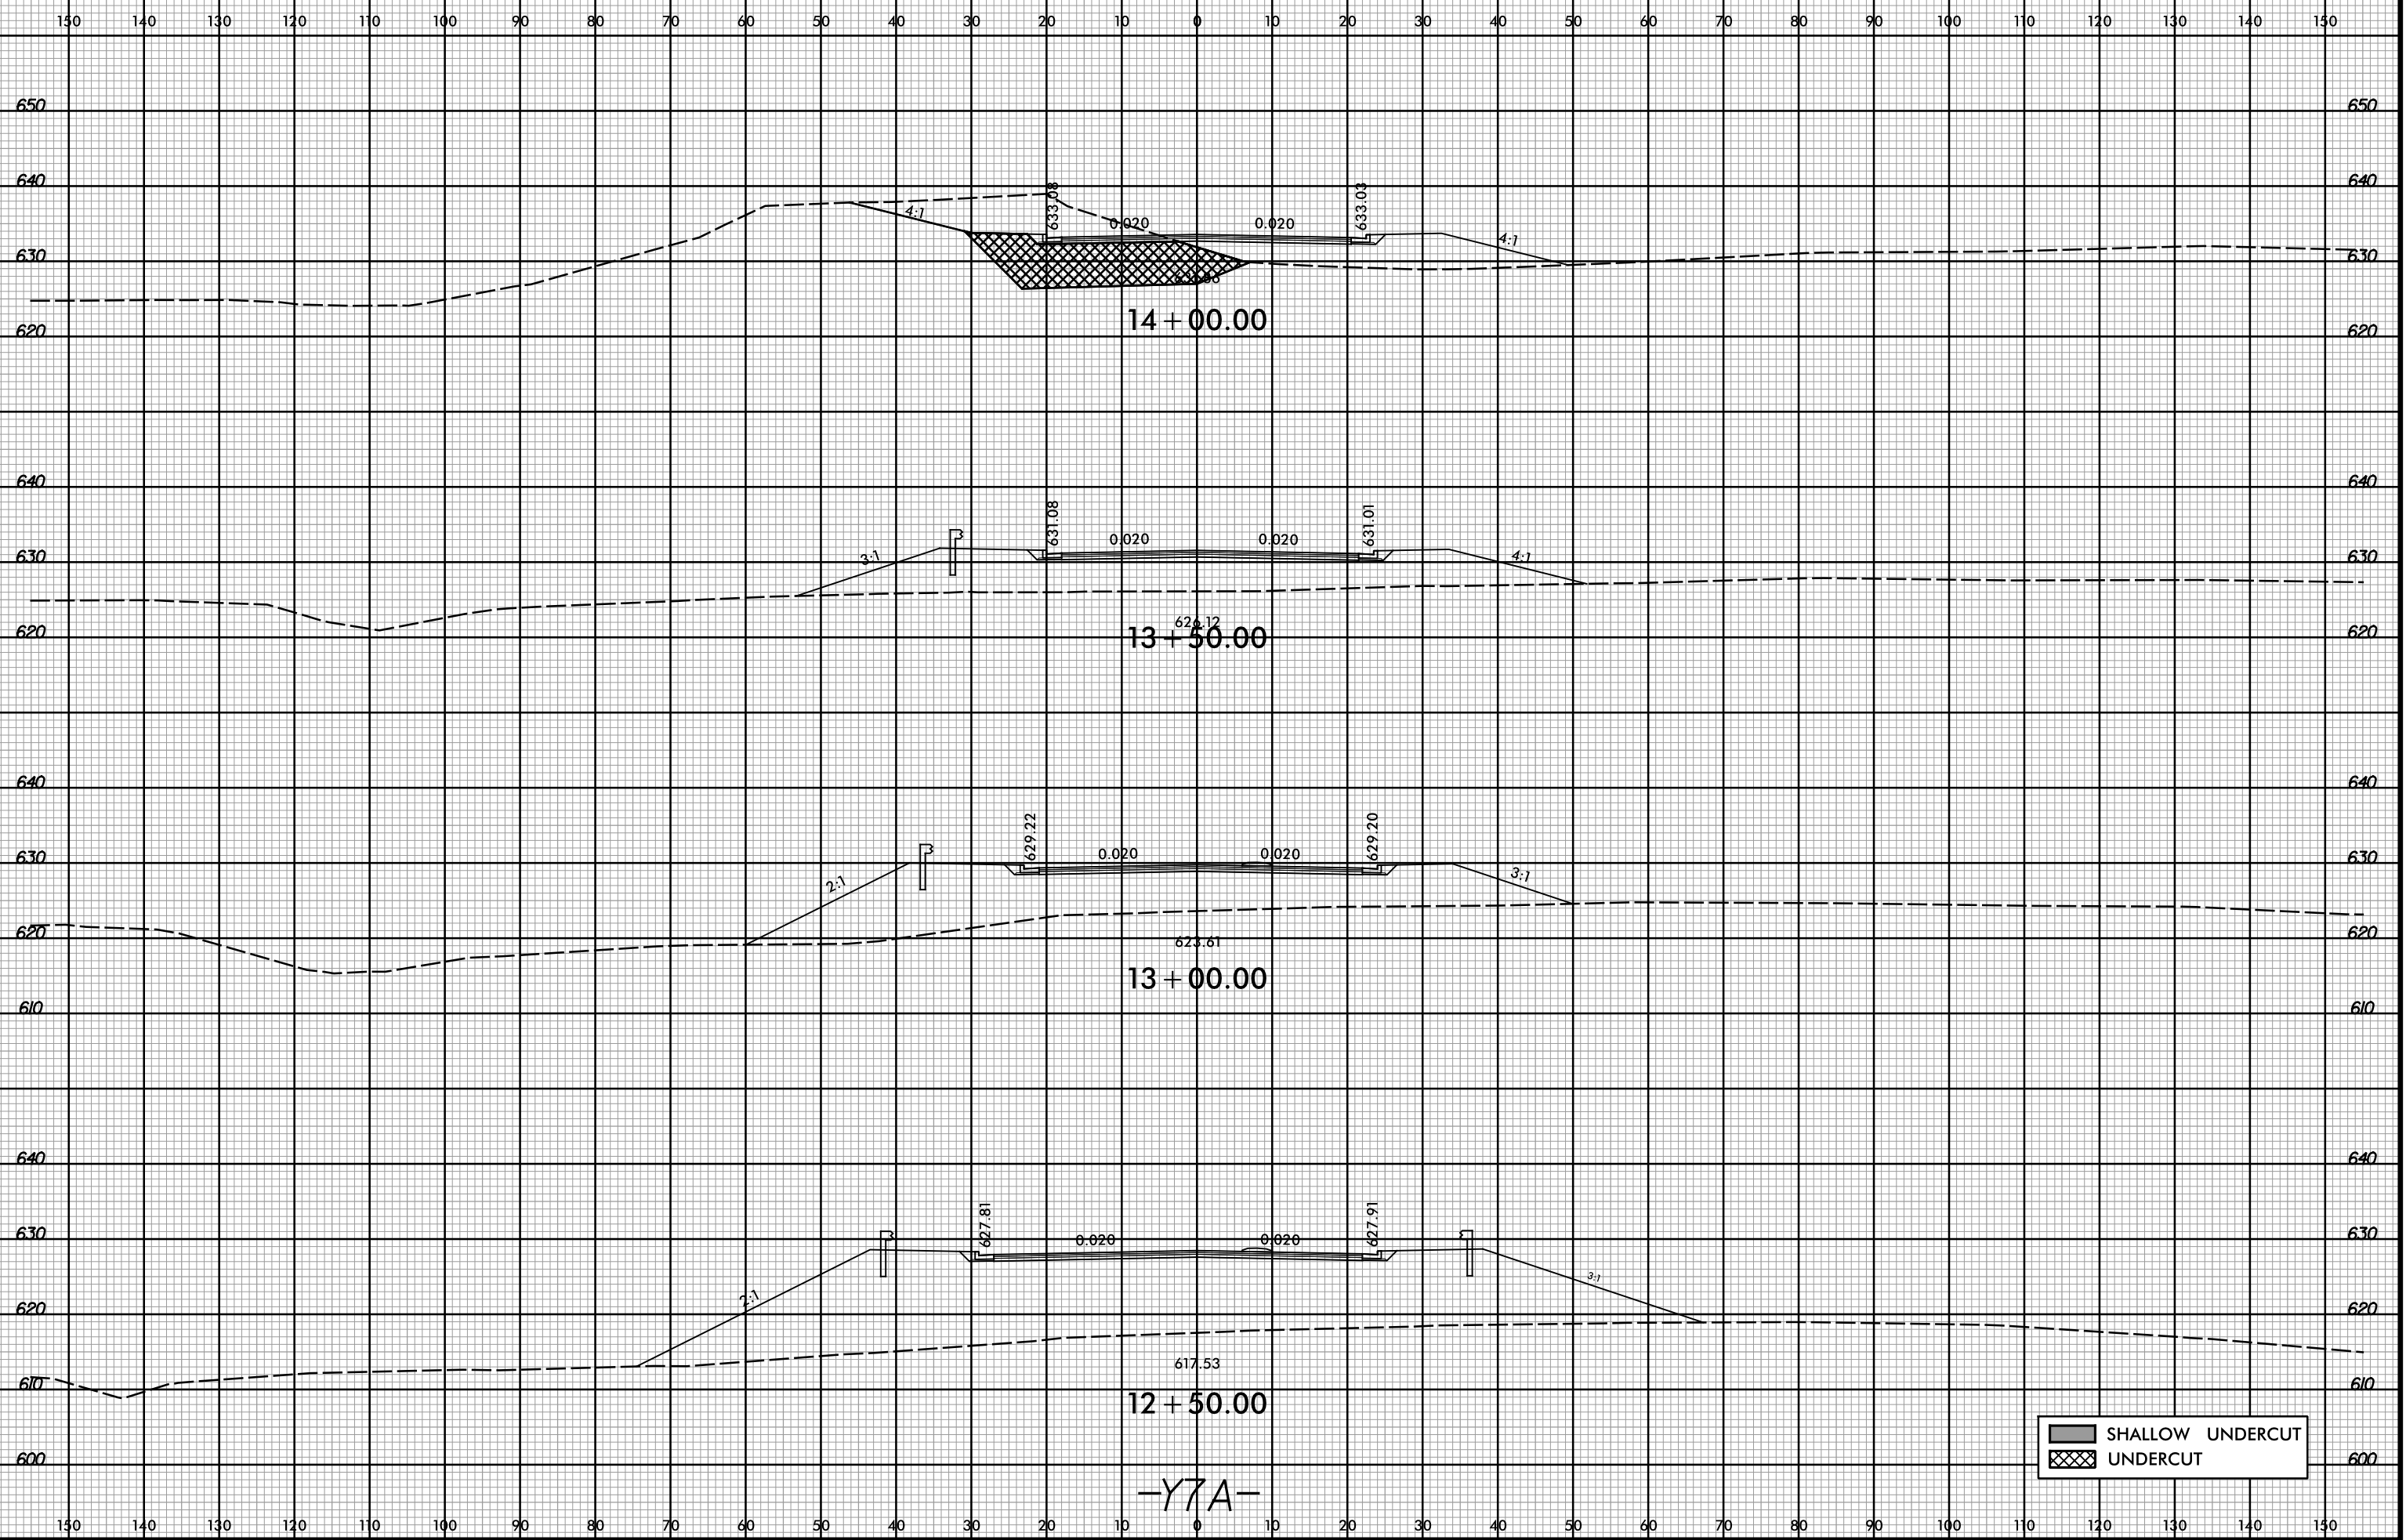

8/23/99

3/2/2017 10:43:54 AM
R:\Roadway\XSC\13109A_Rdy_xpl_Y7A.dgn
User: Todd.Buckner

-Y7A-

SHALLOW UNDERCUT
UNDERCUT