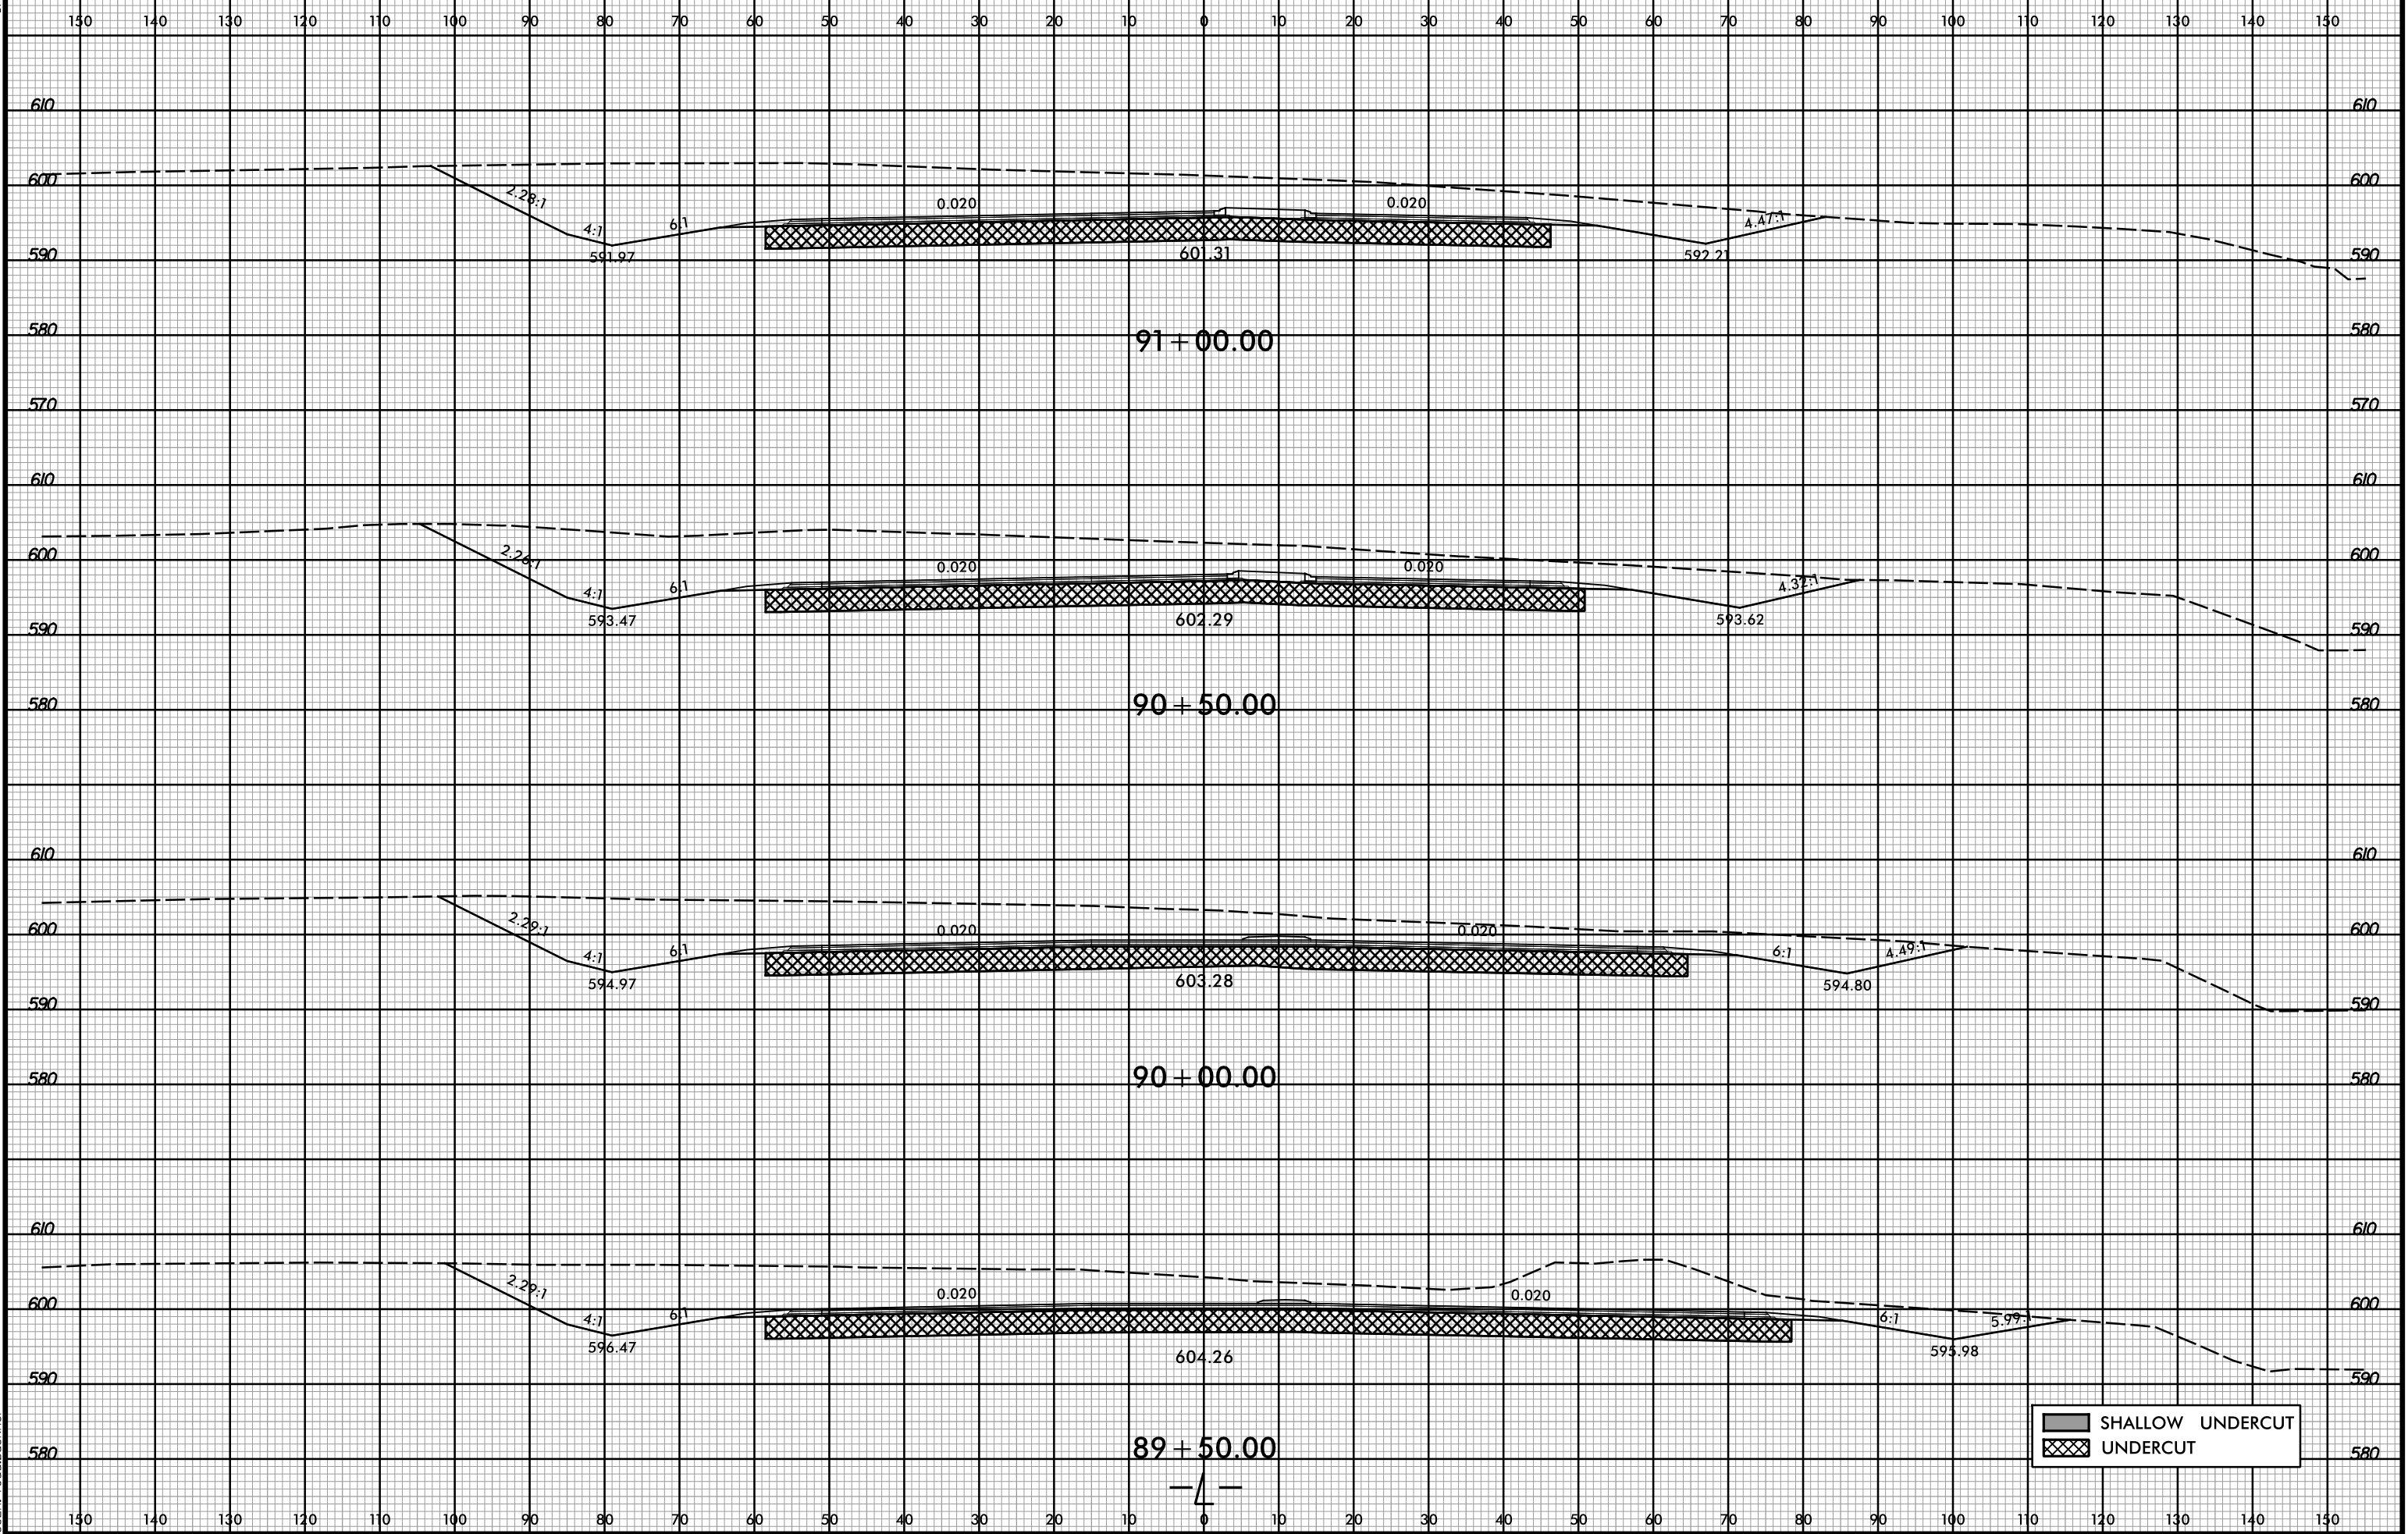

8/23/99

SHALLOW UNDERCUT  
UNDERCUT

3/2/2017 10:43:04 AM  
R:\Roadway\XSC\U3109A\_Rdy\_xpl.dgn  
User: Todd.Buckner