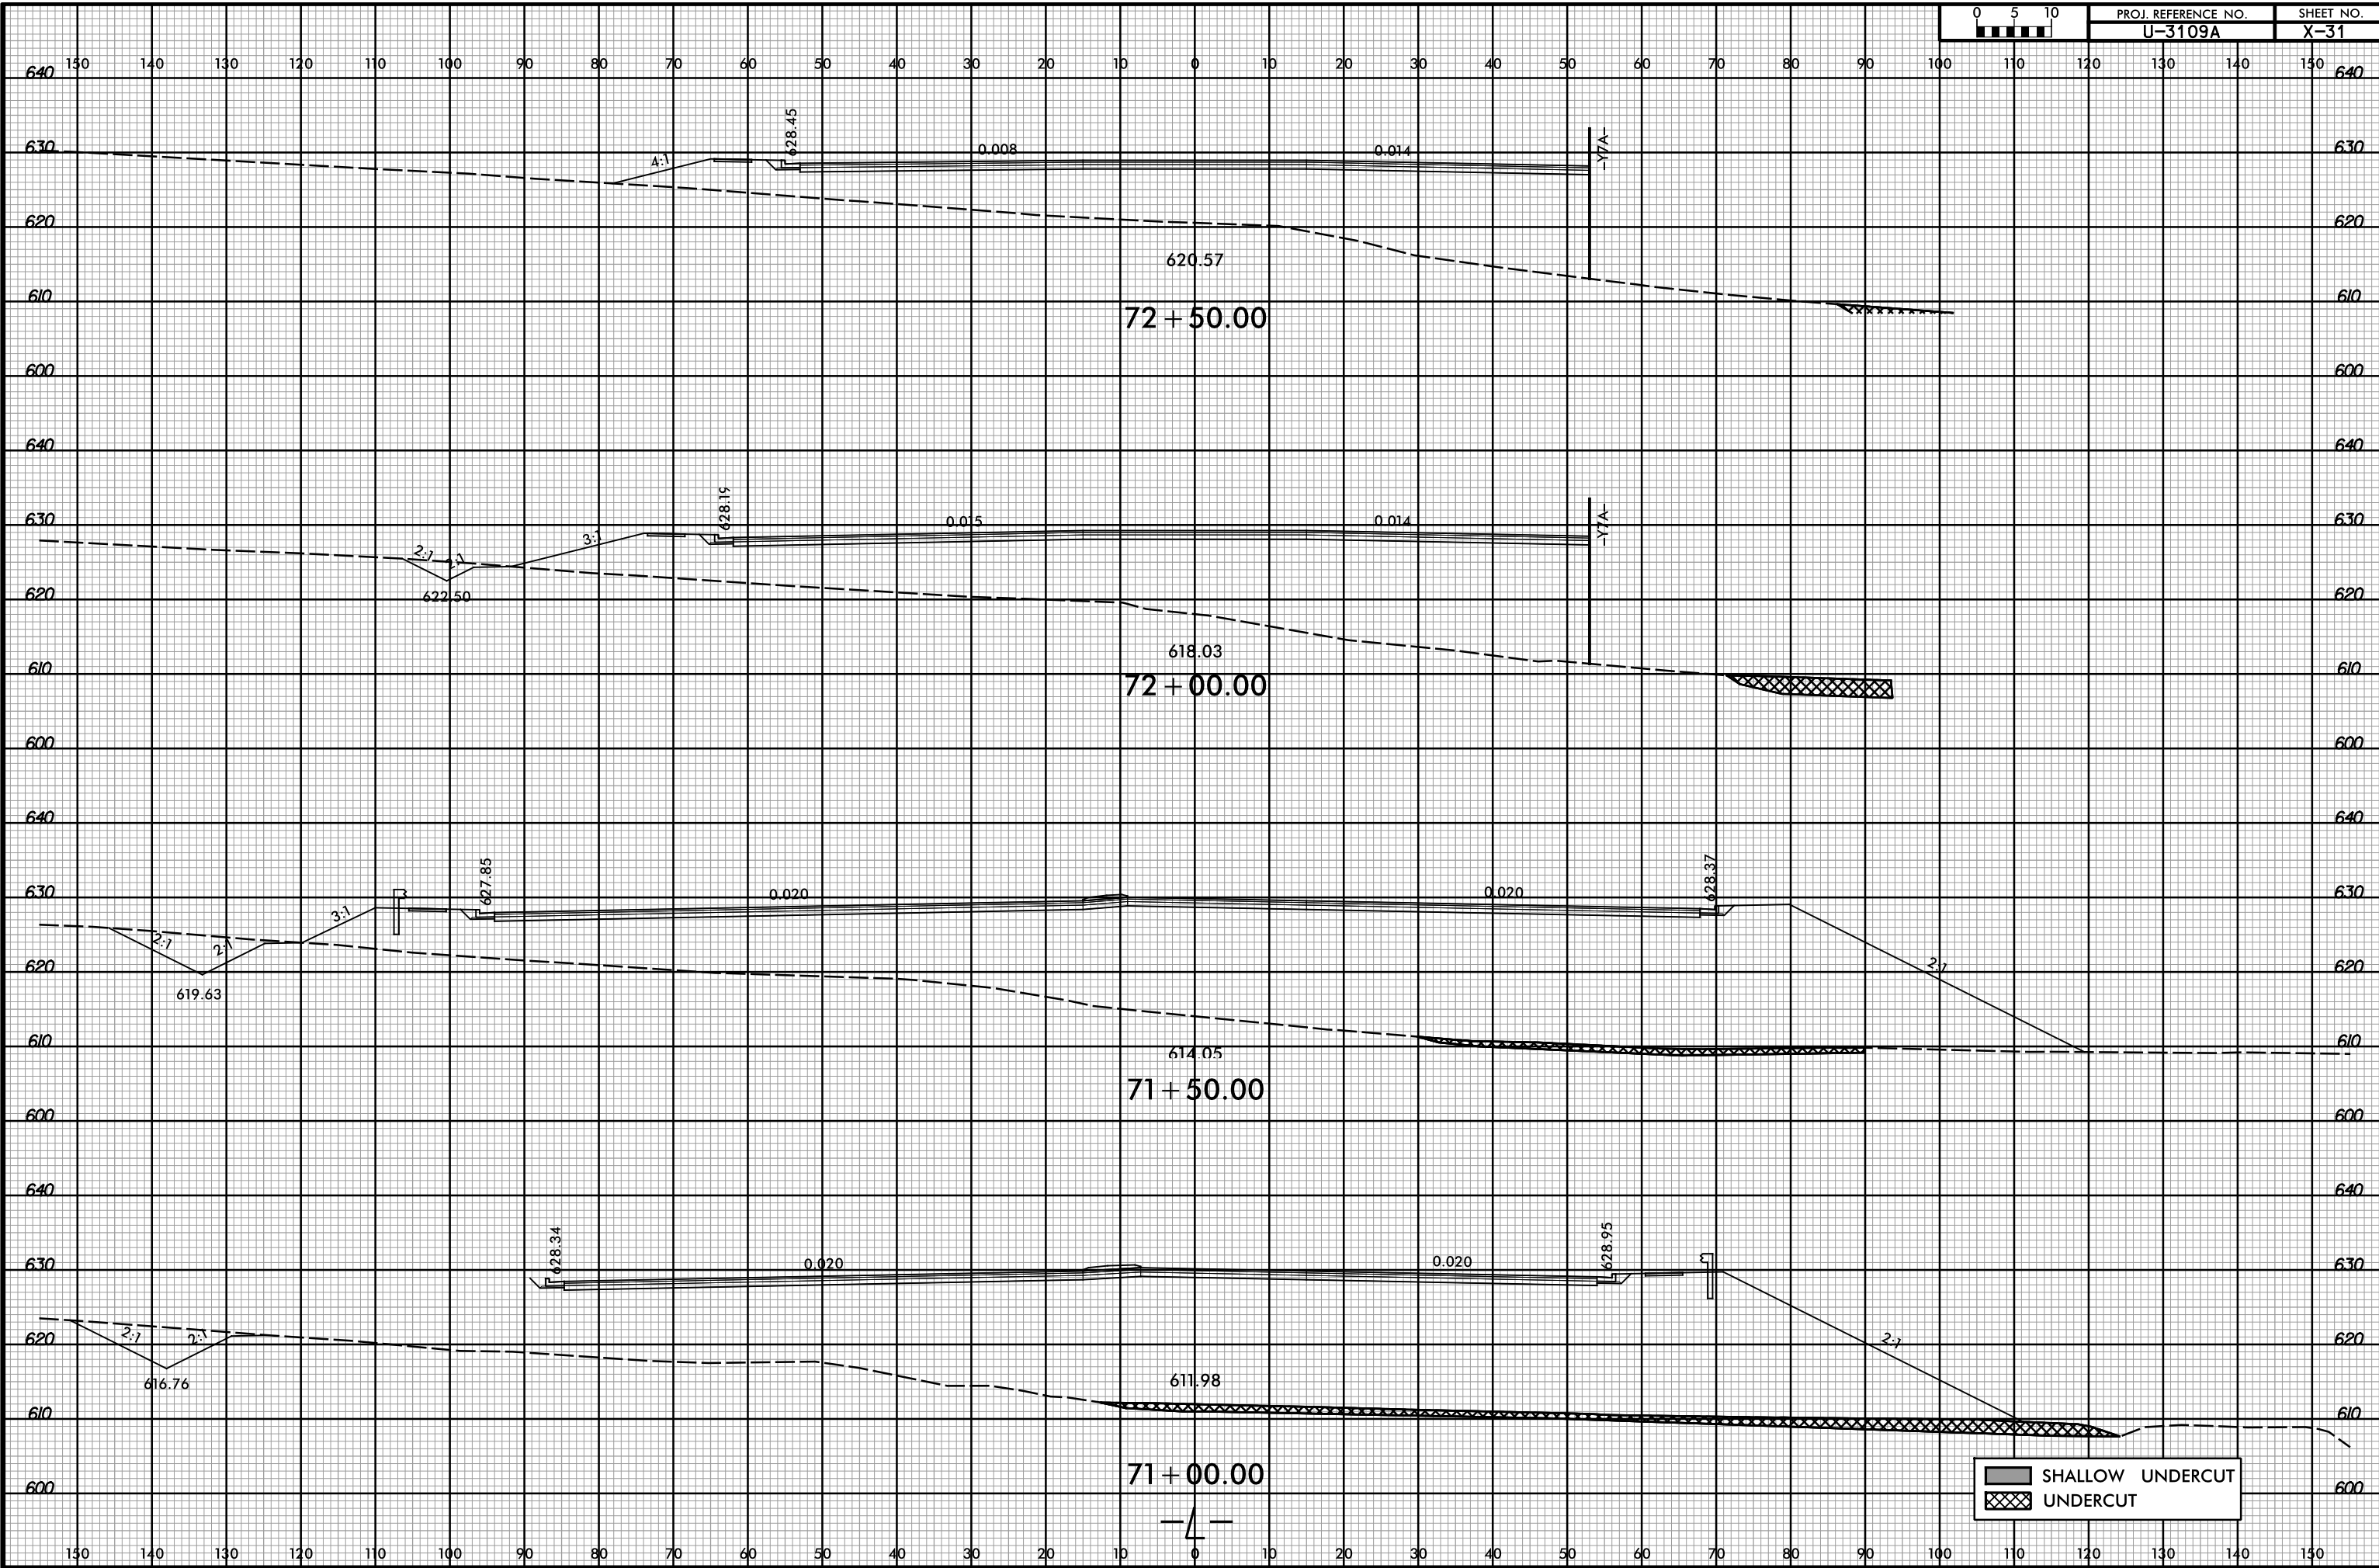

8/23/99

3/2/2017 10:43:00 AM  
R:\Roadway\XSC\13109A\_Rdy\_xpl.dgn  
User: Todd.Buckner

SHALLOW UNDERCUT  
UNDERCUT