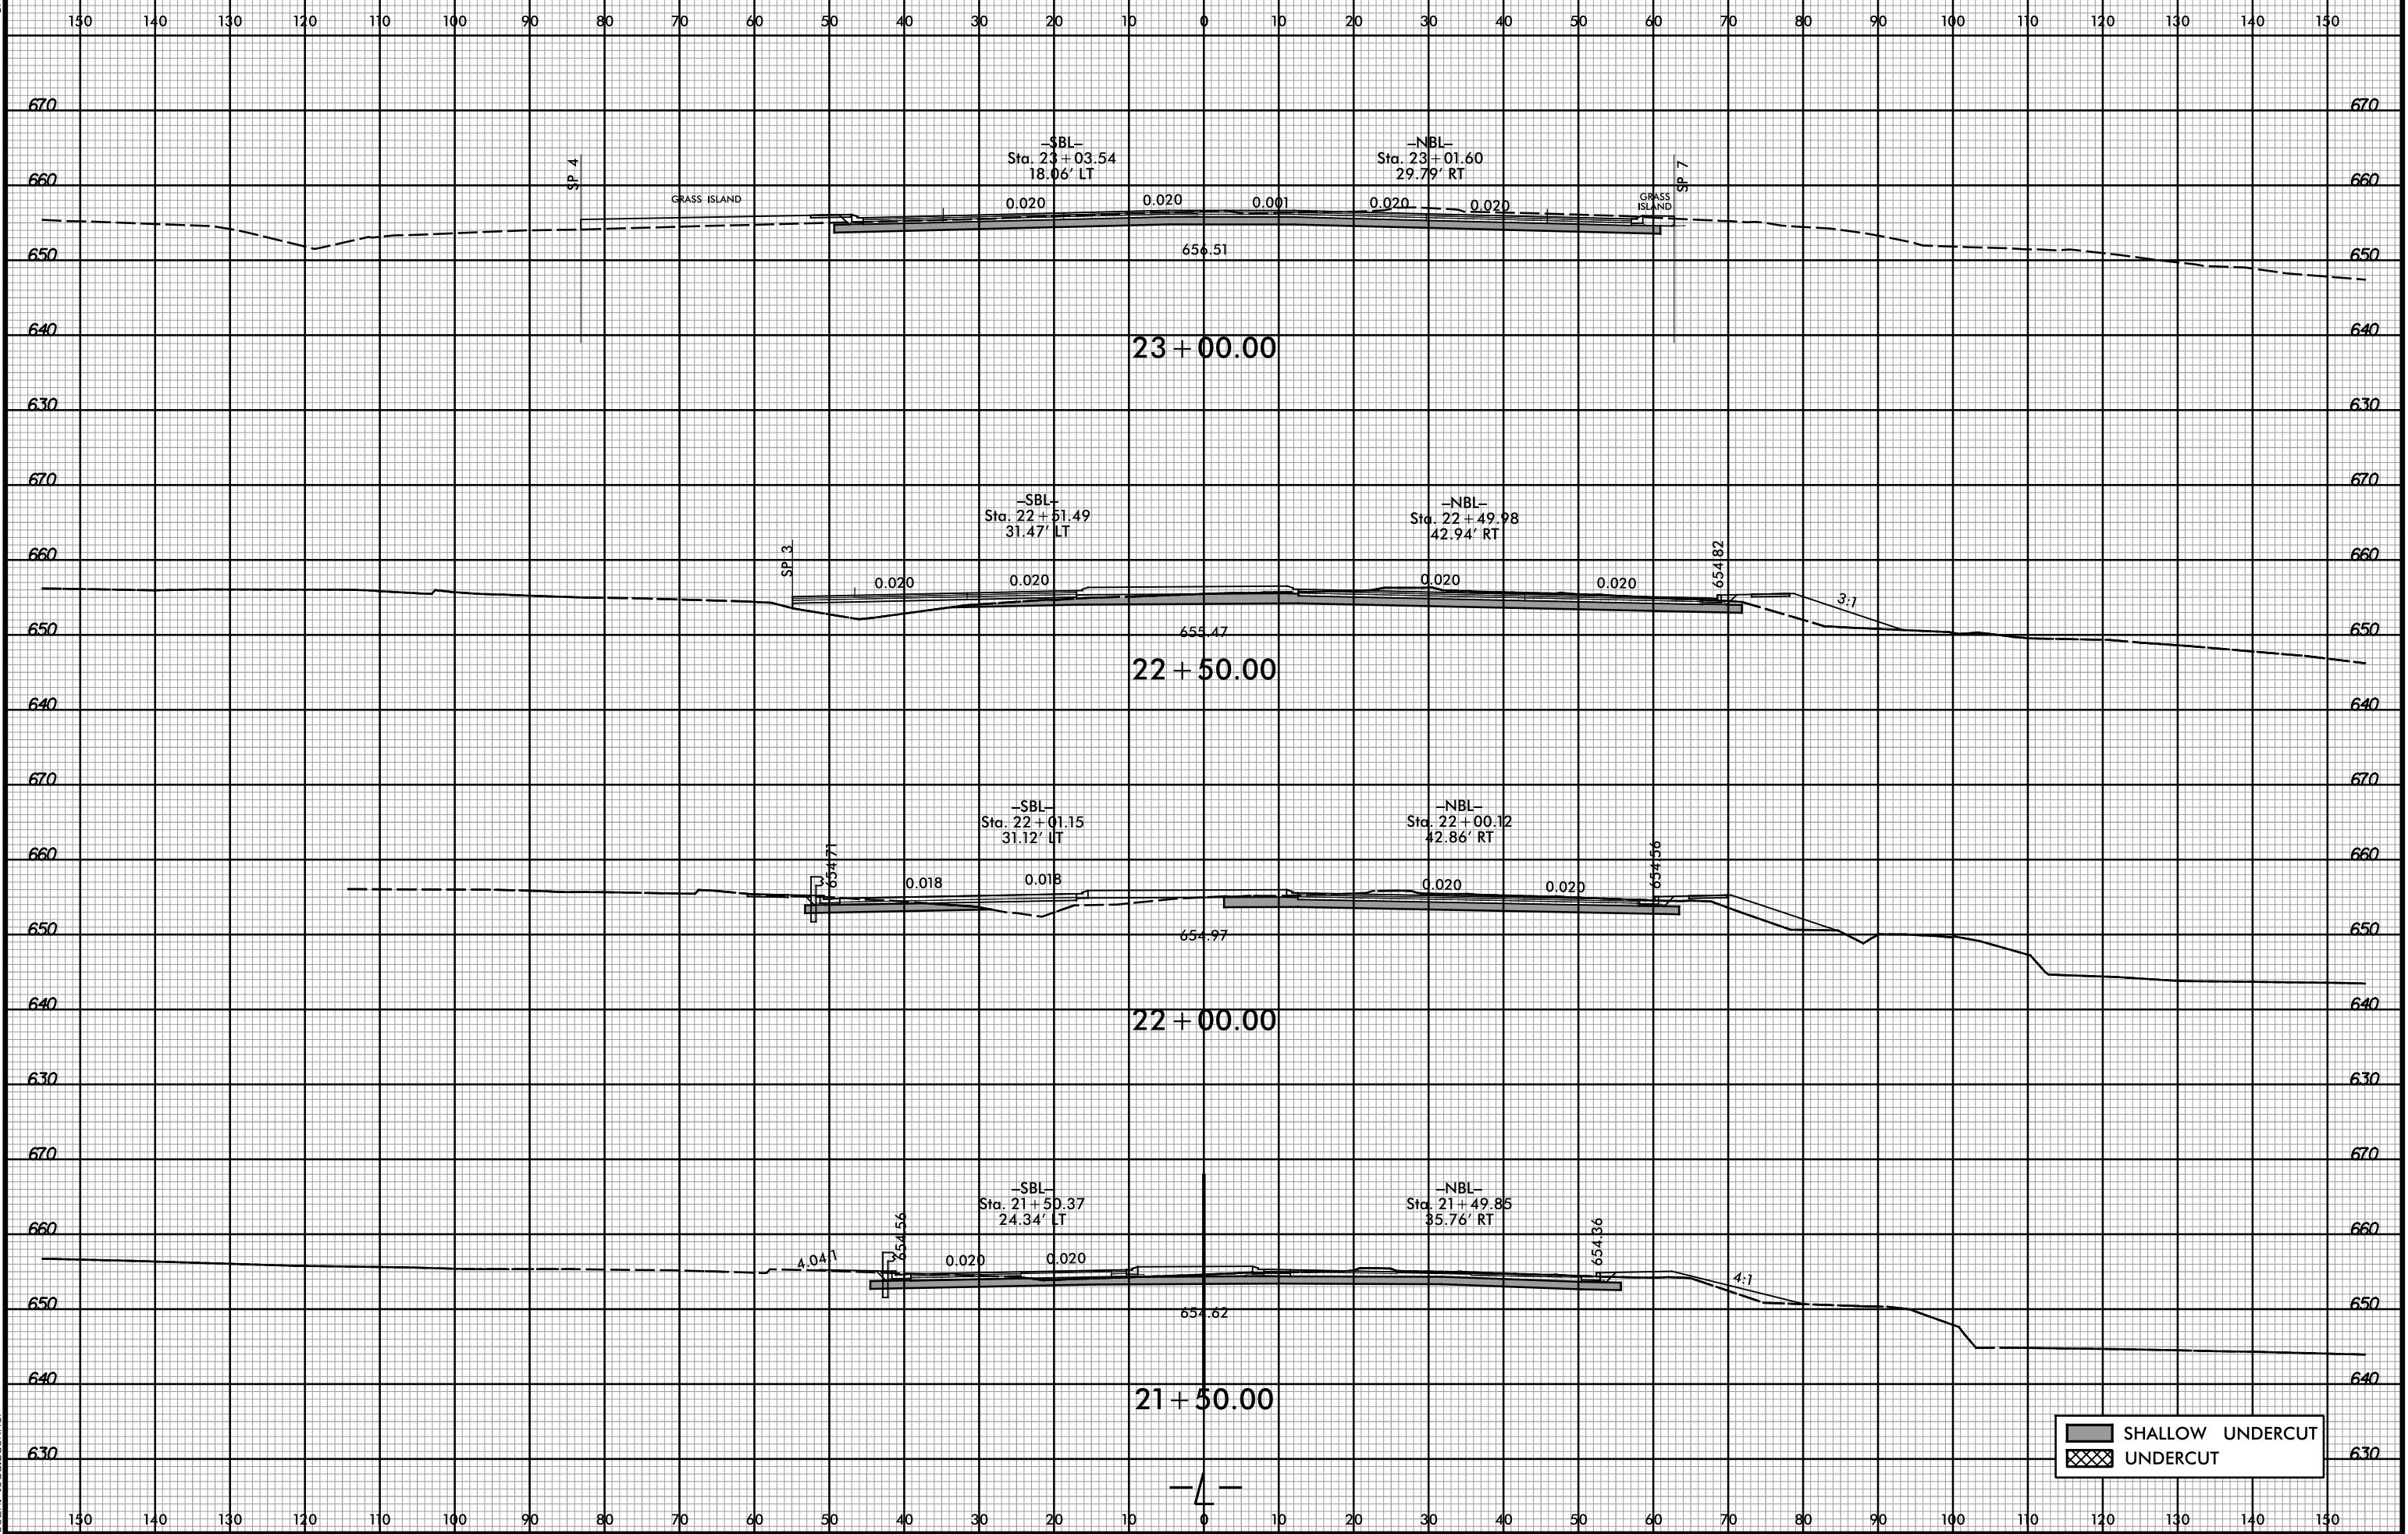

8/23/99

2/24/2017 4:59:38 PM
R:\Roadway\XSCA\13109A_Rdy_xpl.dgn
USRT: totf.buskner

SHALLOW UNDERCUT
UNDERCUT