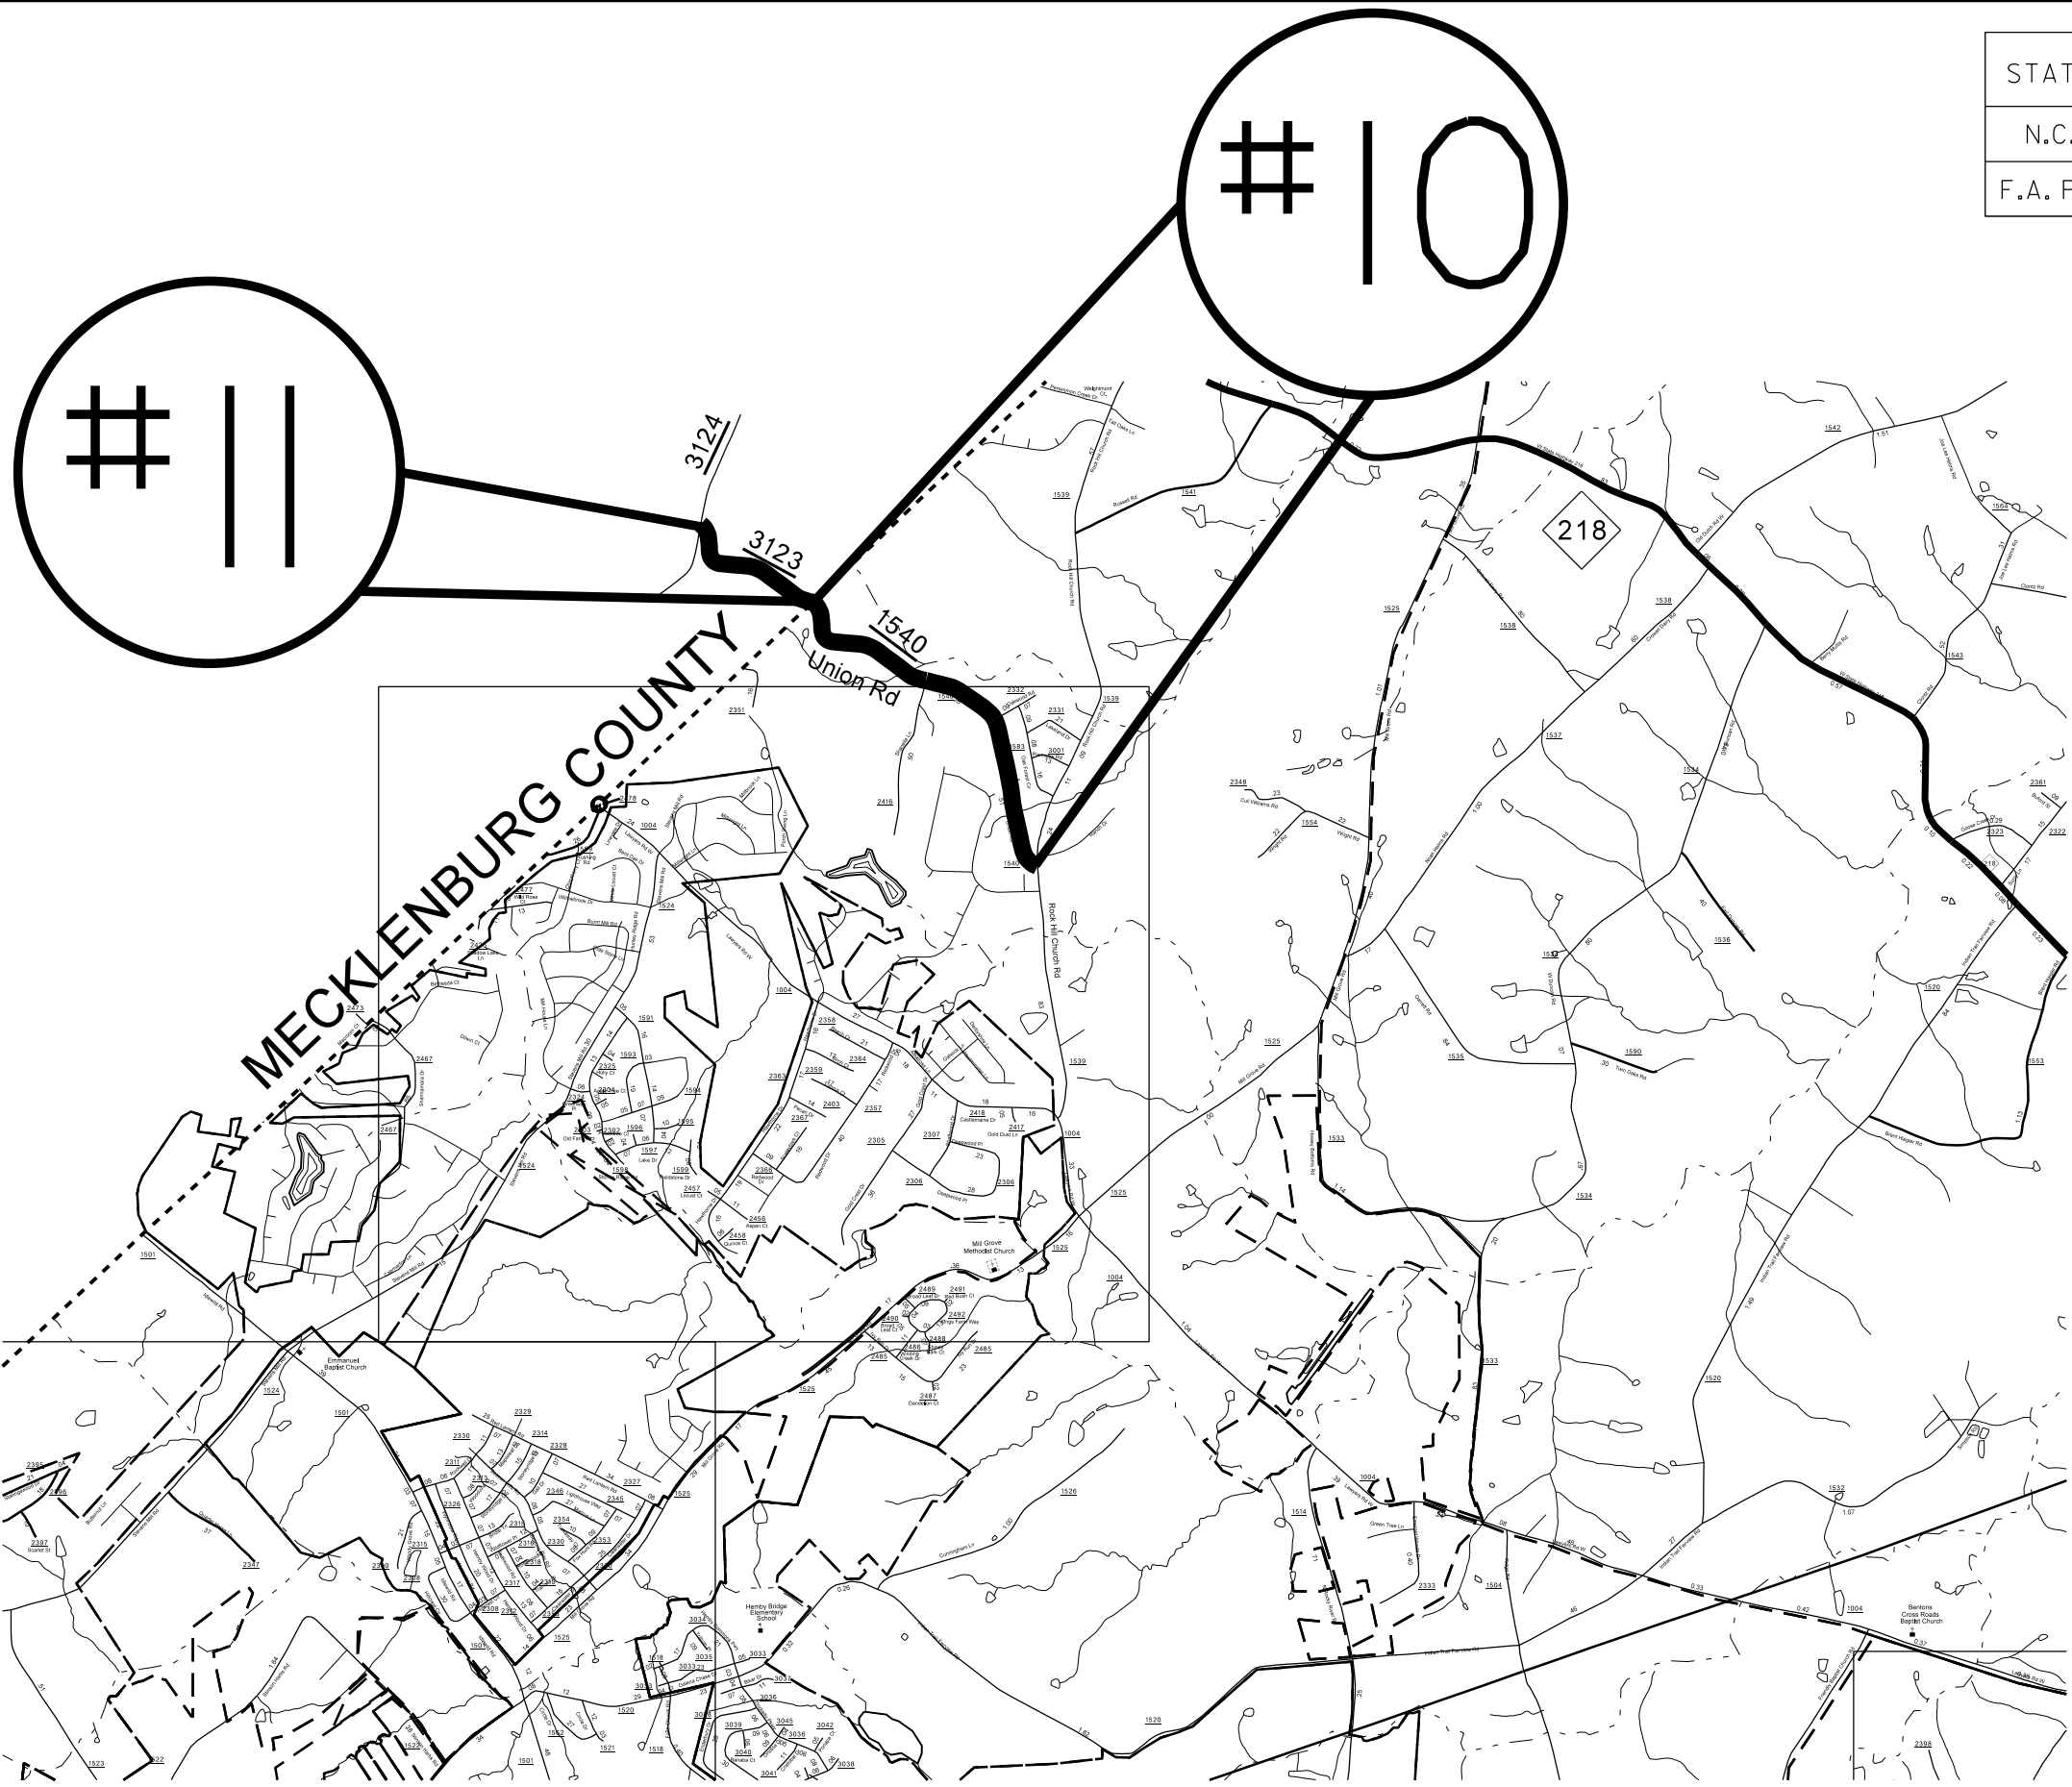

STATE	PROJECT NO.	SHEET NO.	TOTAL SHEETS
N.C.	2017CPT.10.08.10901.I 2017CPT.10.08.20901.I - ETC. 2017CPT.10.08.20902.I - ETC.	9	
F.A. PROJECT NO.			

ENLARGED MUNICIPAL AND SUBURBAN AREAS
UNION COUNTY
 NORTH CAROLINA
PREPARED BY THE
 NORTH CAROLINA DEPARTMENT OF TRANSPORTATION
 DIVISION OF HIGHWAYS - DIVISION 10 DISTRICT 3

**MAP #10 SR 1540 UNION ROAD (1.3 MILES)
 FROM SR 1539 ROCK HILL CHURCH ROAD
 TO MECKLENBURG COUNTY LINE**

**MAP #11 SR 3123 UNION ROAD (0.56 MILES)
 FROM UNION COUNTY LINE
 TO SR 3124 ALLEN BLACK ROAD
 IN MECKLENBURG COUNTY**