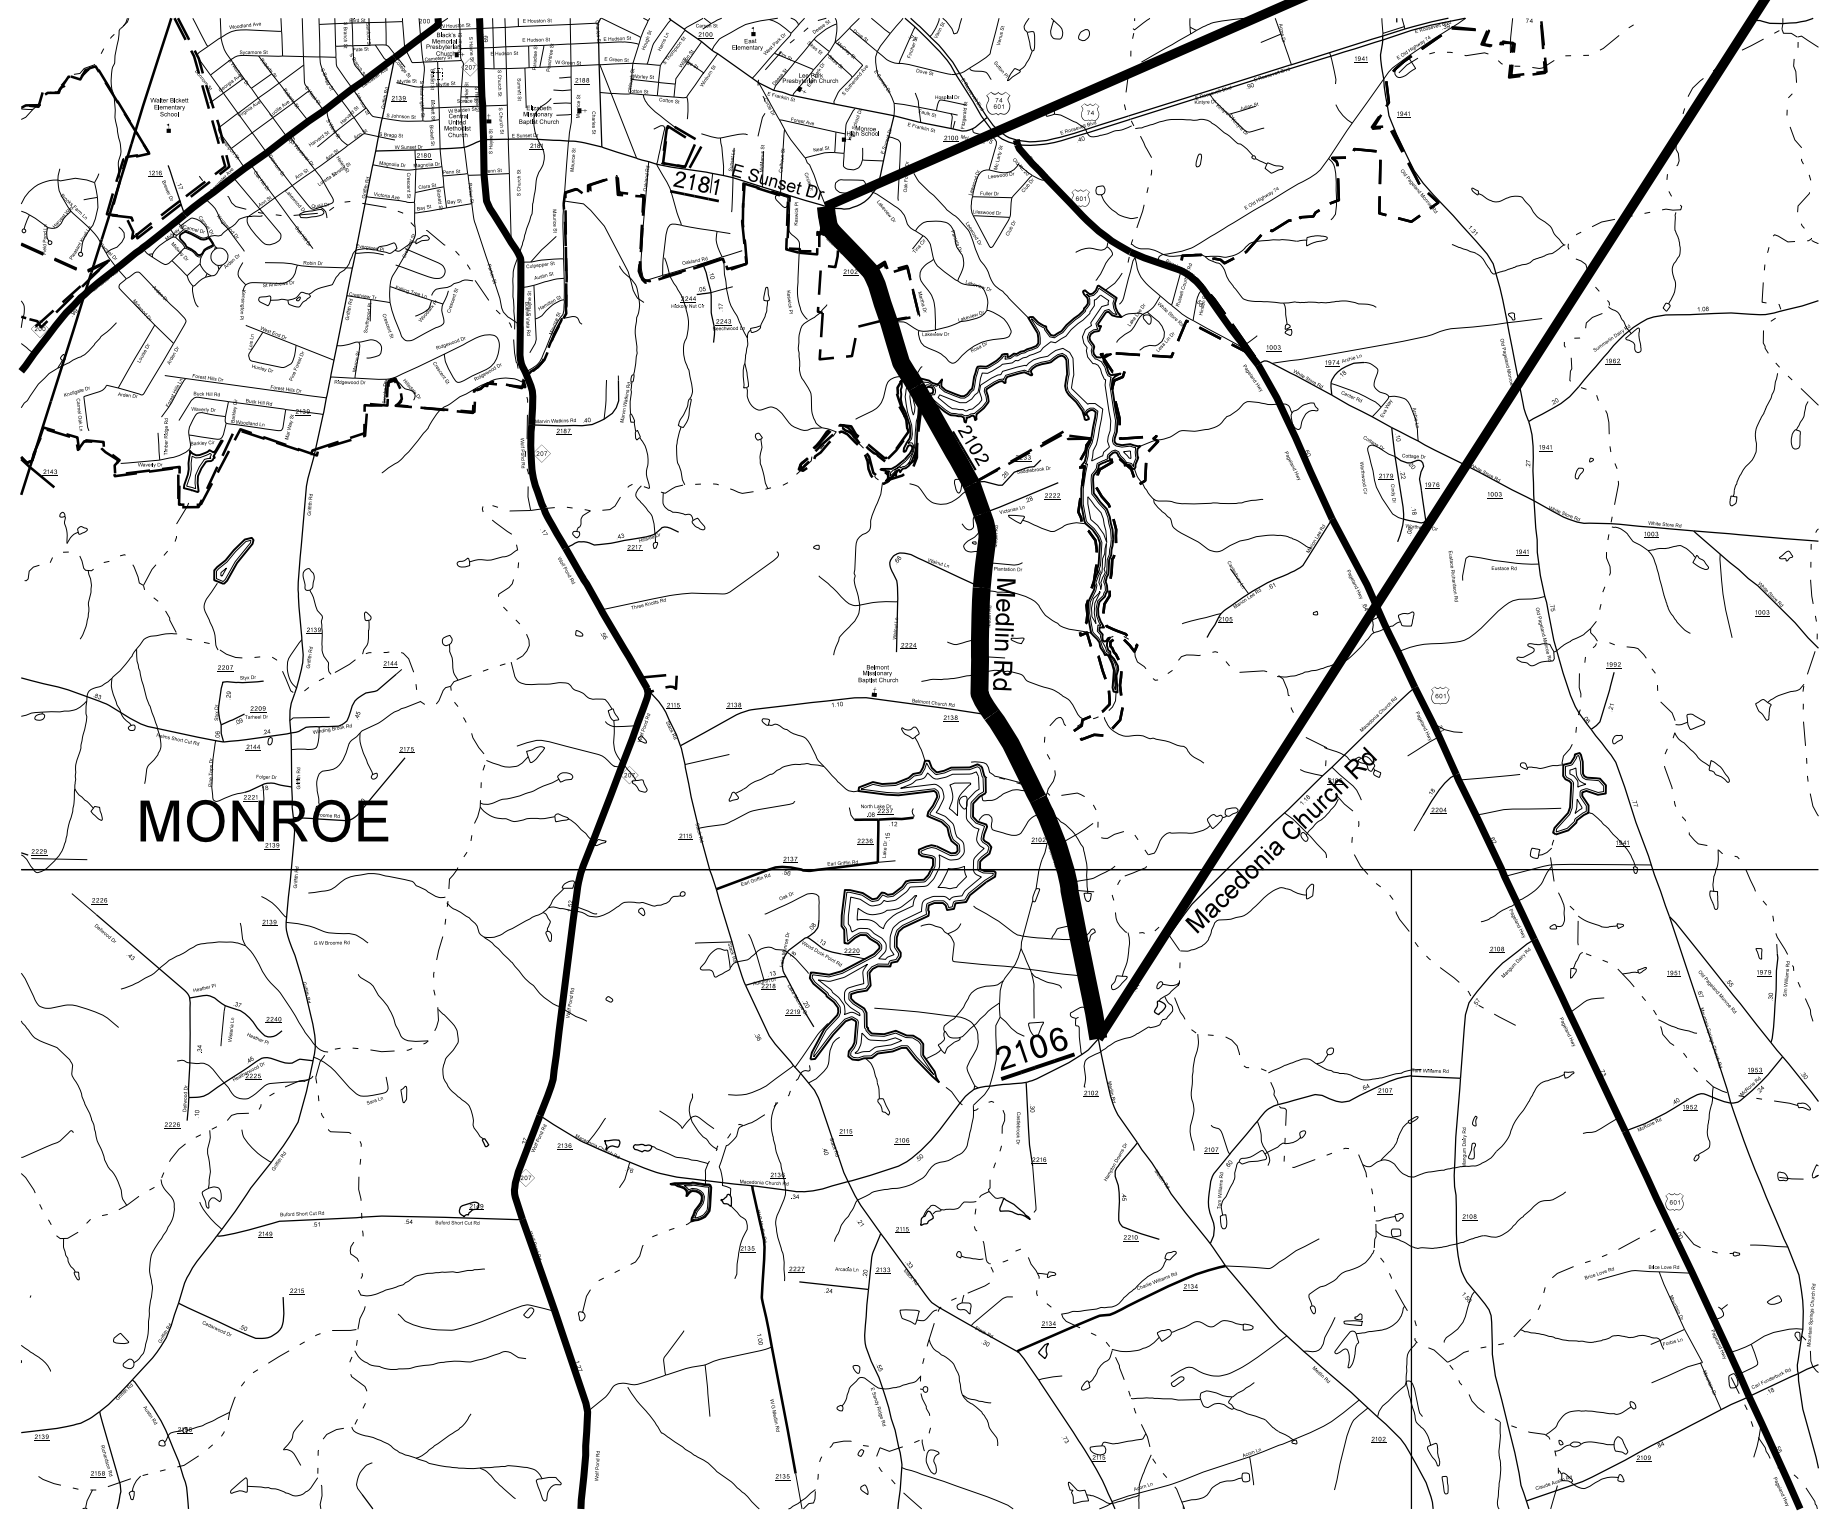

#6

STATE	PROJECT NO.	SHEET NO.	TOTAL SHEETS
N.C.	2017CPT.10.08.10901.I 2017CPT.10.08.20901.I - ETC. 2017CPT.10.08.20902.I - ETC.	5	
F.A. PROJECT NO.			

ENLARGED MUNICIPAL AND SUBURBAN AREAS
UNION COUNTY
NORTH CAROLINA
PREPARED BY THE
NORTH CAROLINA DEPARTMENT OF TRANSPORTATION
DIVISION OF HIGHWAYS - DIVISION 10 DISTRICT 3

MAP #6 SR 2102 MEDLIN ROAD (3.0 MILES)
FROM SR 2181 SUNSET DRIVE
TO SR 2106 MACEDONIA CHURCH ROAD