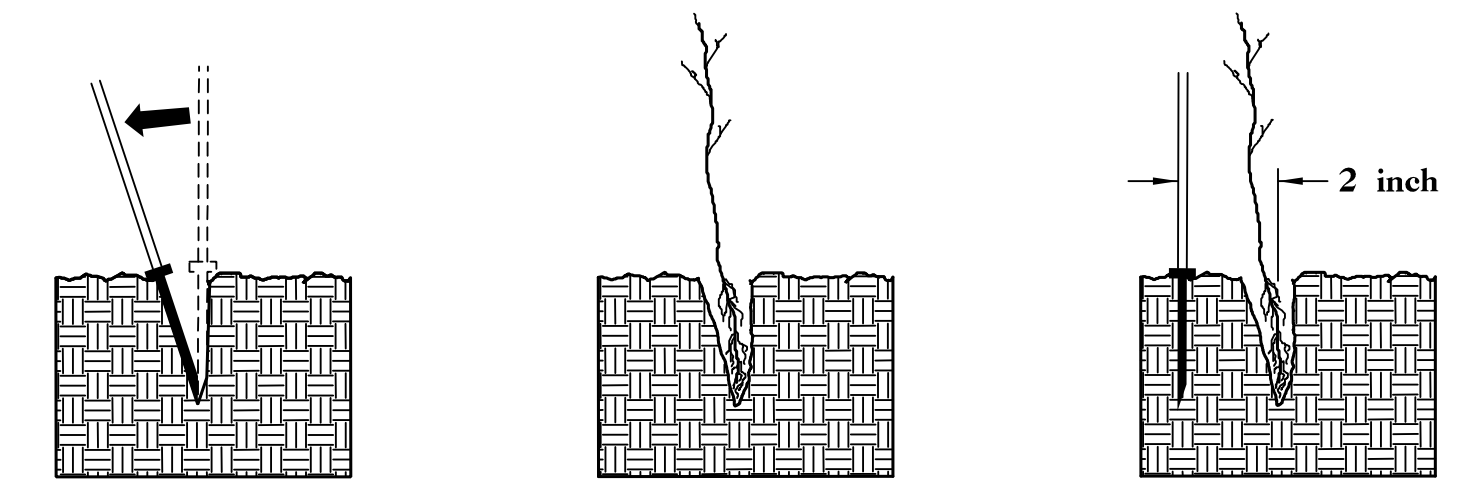

#### HEALING IN

1. Locate a healing-in site in a shady, well protected area.
2. Excavate a flat bottom trench 12 inches deep and provide drainage.

3. Backfill the trench with 2 inches well rotted sawdust. Place a 2 inch layer of well rotted sawdust at a sloping angle at one end of the trench.

4. Place a single layer of plants against the sloping end so that the root collar is at ground level.

5. Place a 2 inch layer of well rotted sawdust over the roots maintaining a sloping angle.

6. Repeat layers of plants and sawdust as necessary and water thoroughly.

#### DIBBLE PLANTING METHOD USING THE KBC PLANTING BAR

1. Insert planting bar as shown and pull handle toward planter.
2. Remove planting bar and place seedling at correct depth.
3. Insert planting bar 2 inches toward planter from seedling.