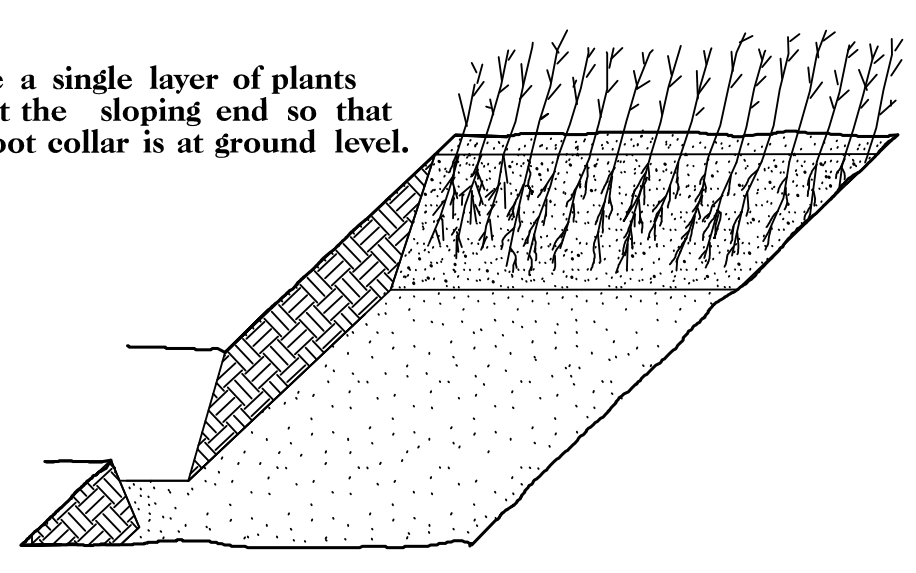

### SEEDLING / LINER BAREROOT PLANTING DETAIL

#### HEALING IN

1. Locate a healing-in site in a shady, well protected area.
2. Excavate a flat bottom trench 12 inches deep and provide drainage.

3. Backfill the trench with 2 inches well rotted sawdust. Place a 2 inch layer of well rotted sawdust at a sloping angle at one end of the trench.

4. Place a single layer of plants against the sloping end so that the root collar is at ground level.

5. Place a 2 inch layer of well rotted sawdust over the roots maintaining a sloping angle.

6. Repeat layers of plants and sawdust as necessary and water thoroughly.