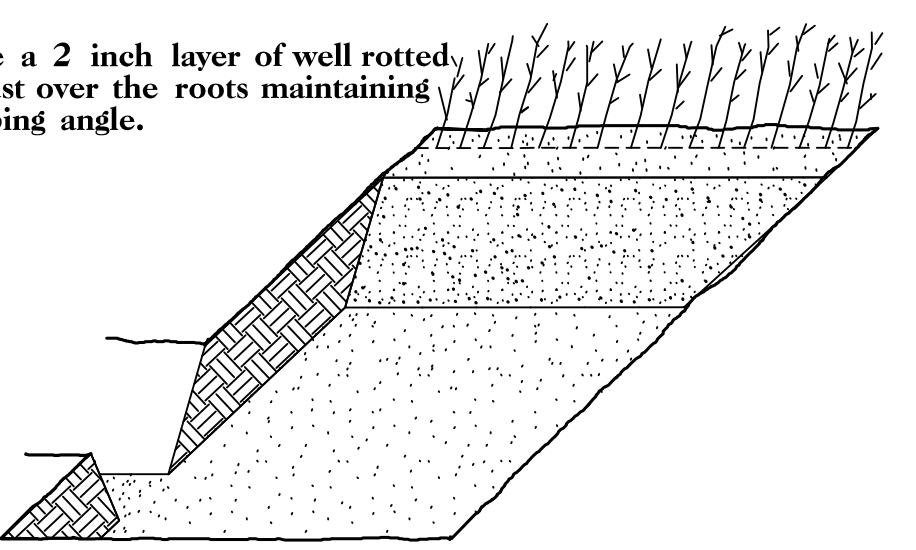

### SEEDLING / LINER BAREROOT PLANTING DETAIL

#### HEALING IN

1. Locate a healing-in site in a shady, well protected area.
2. Excavate a flat bottom trench 12 inches deep and provide drainage.

3. Backfill the trench with 2 inches well rotted sawdust. Place a 2 inch layer of well rotted sawdust at a sloping angle at one end of the trench.

4. Place a single layer of plants against the sloping end so that the root collar is at ground level.

5. Place a 2 inch layer of well rotted sawdust over the roots maintaining a sloping angle.

6. Repeat layers of plants and sawdust as necessary and water thoroughly.