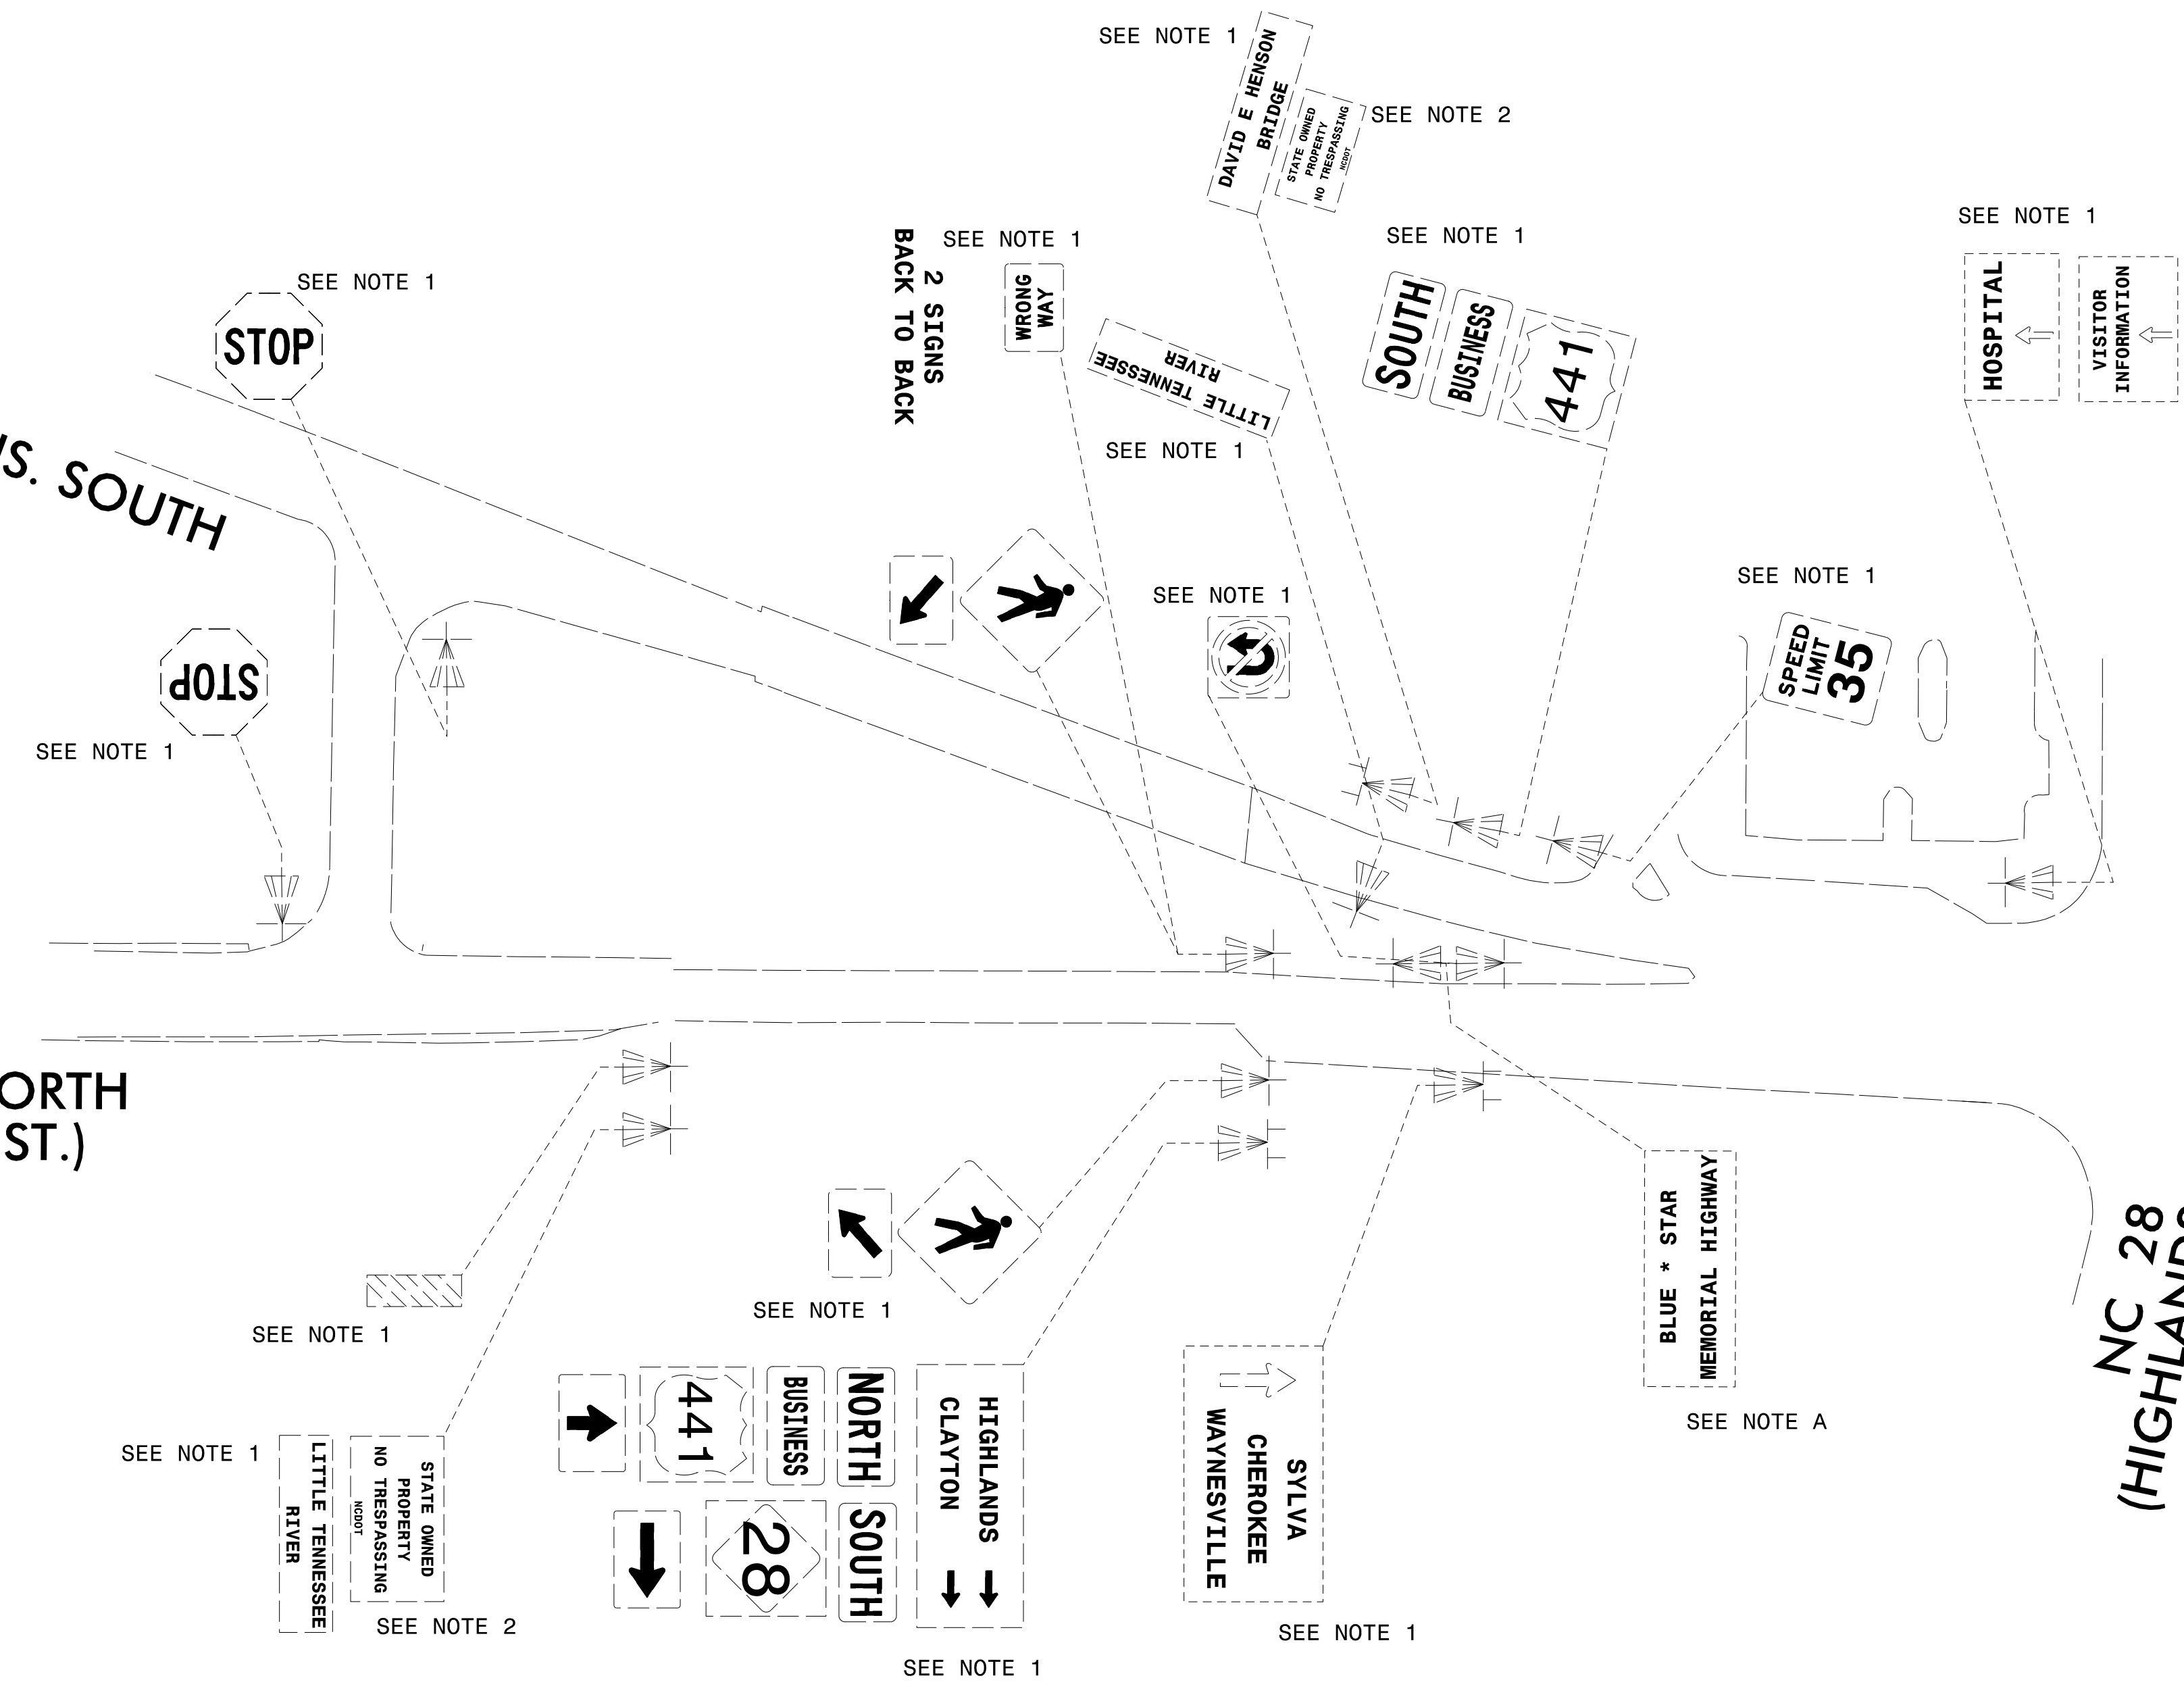

NC HWY 28 NORTH /US 441 US. SOUTH
(NORTHEAST MAIN ST.)

US 441 BUS. NORTH
(EAST MAIN ST.)

SR 1324
(LAKESIDE DR.)

NC 28
(HIGHLANDS RD.)

5/3/2016 P:\TIP\Projects-B\B5125\Traffic\Signing\CADD\Signing Layout Plans\B-5125_Sgn_S01.dgn User: rnavarrete

SIGN DETAIL SHEET