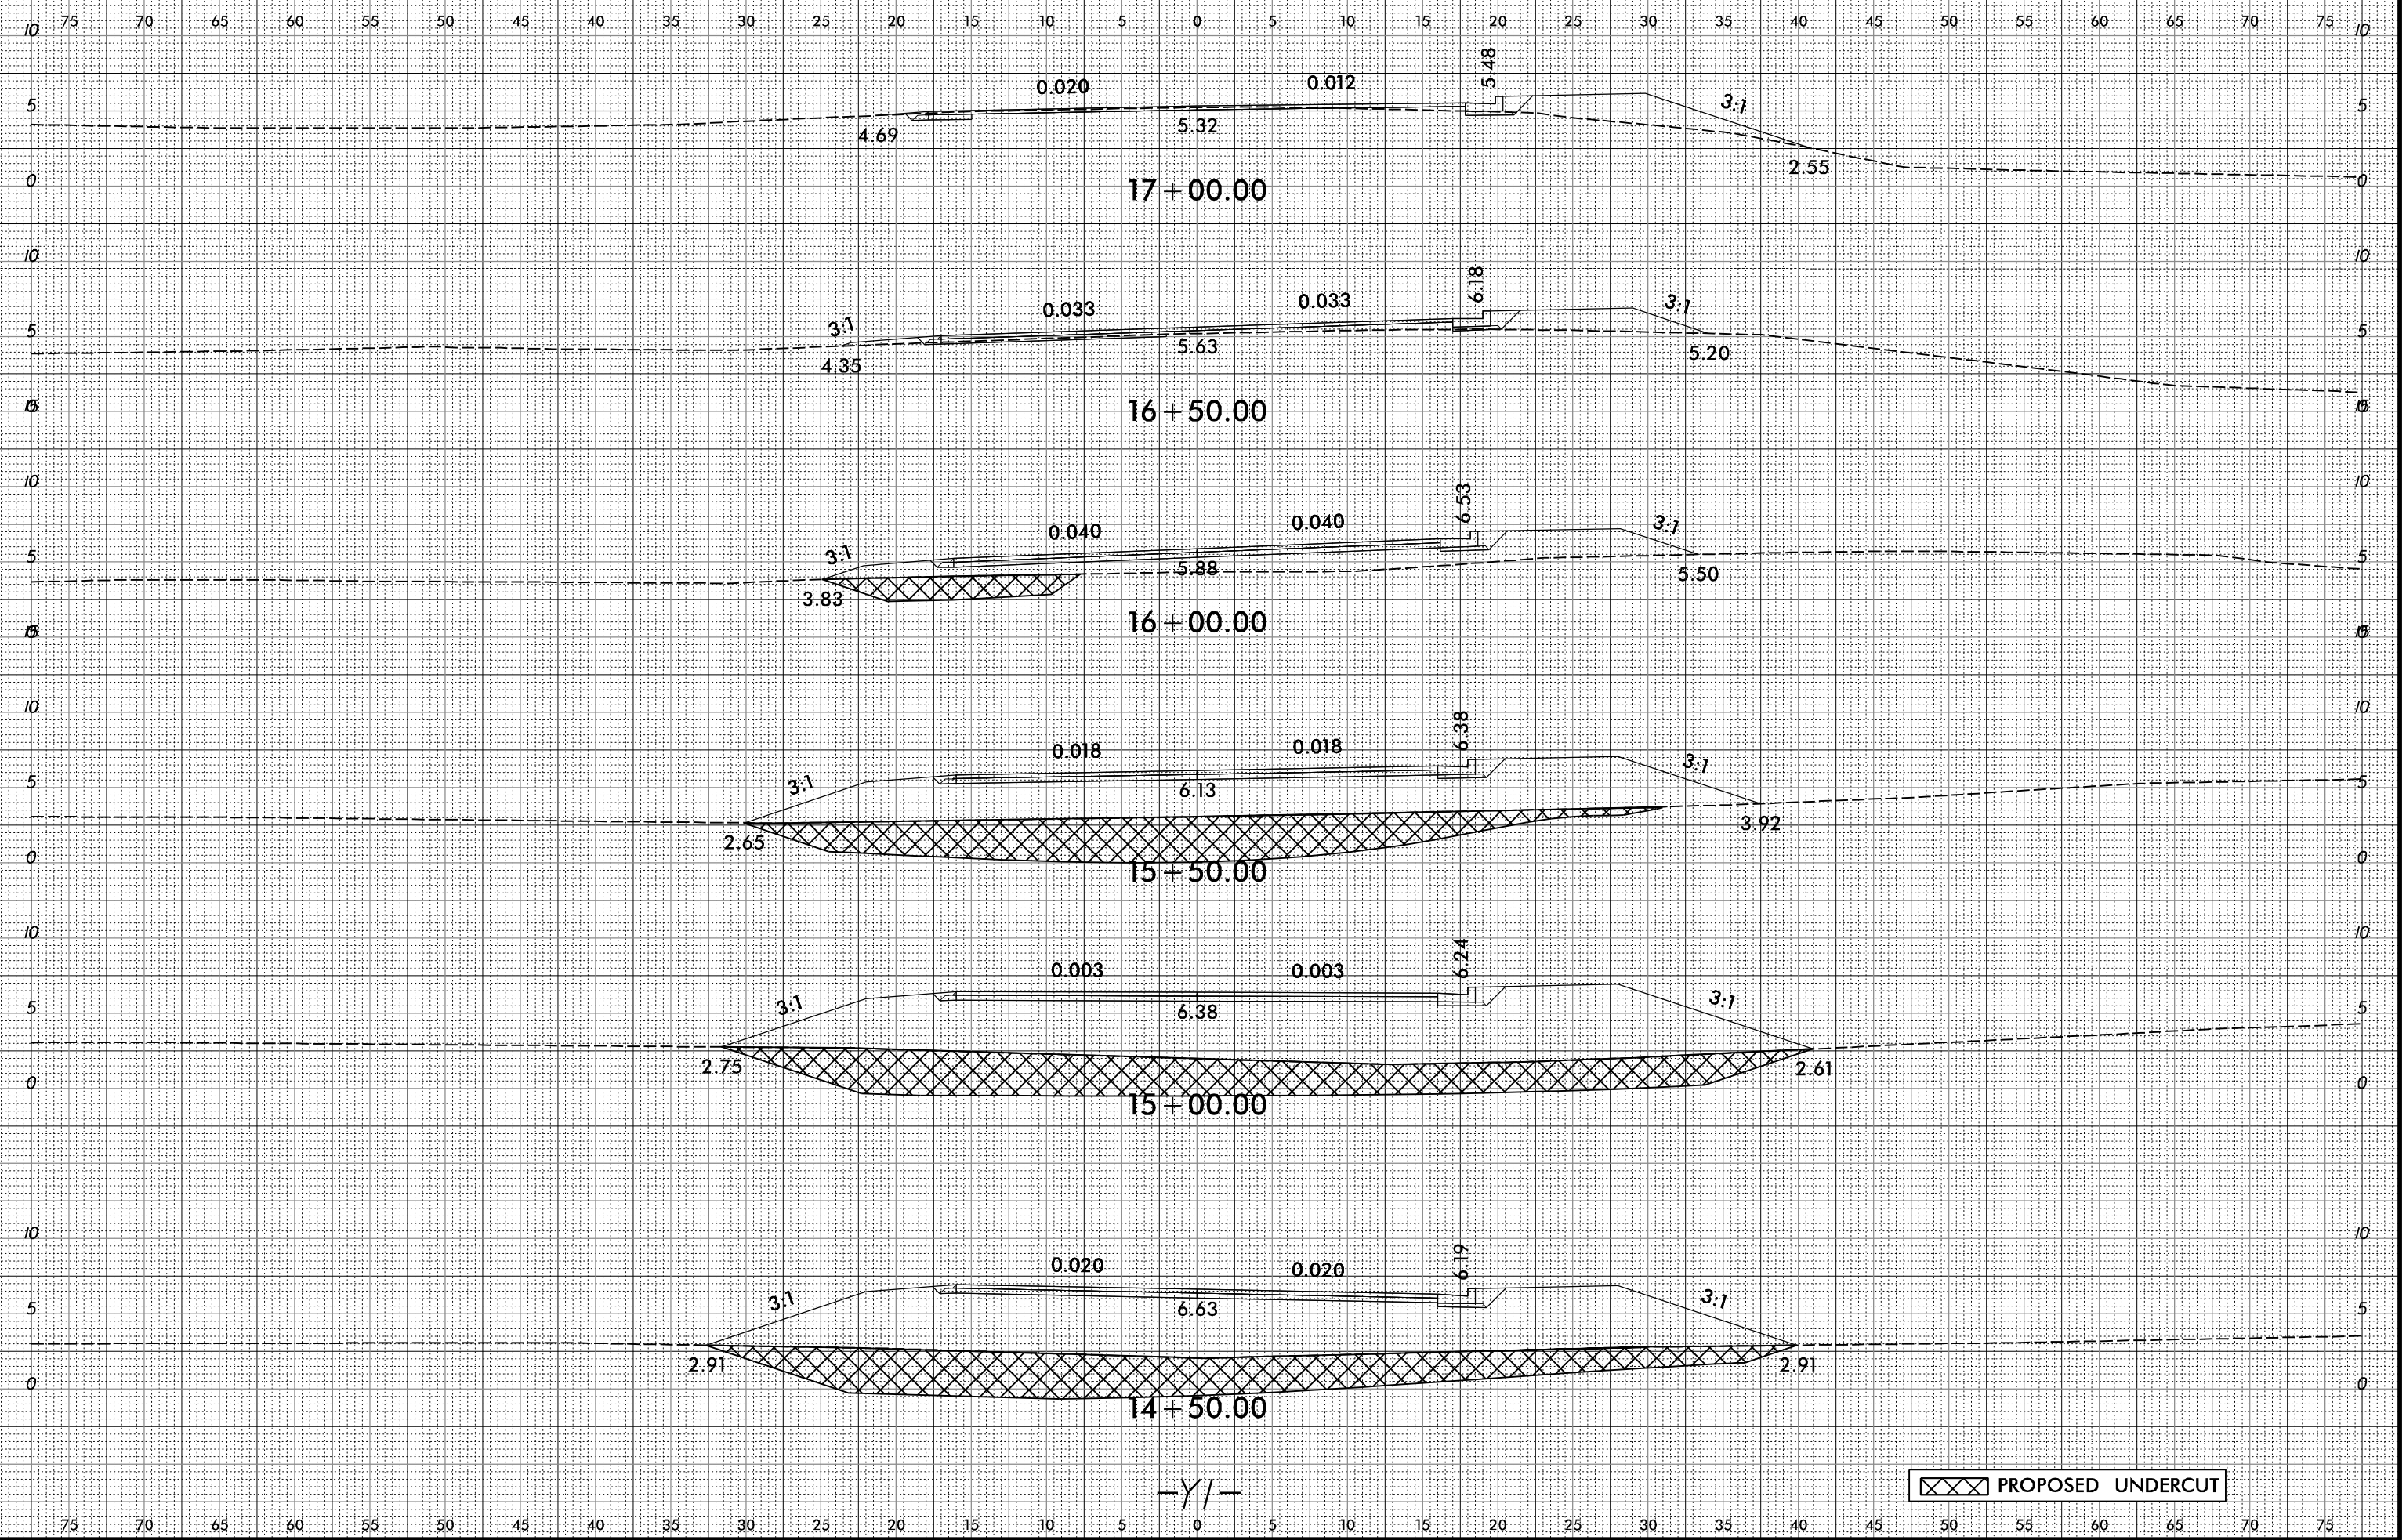

8/23/99

PROPOSED UNDERCUT

4/20/2016
 R:\Projects\B4929\XSC\B4929_Rdly_xpl_1.YIBEG.dgn
 3:46:02 PM