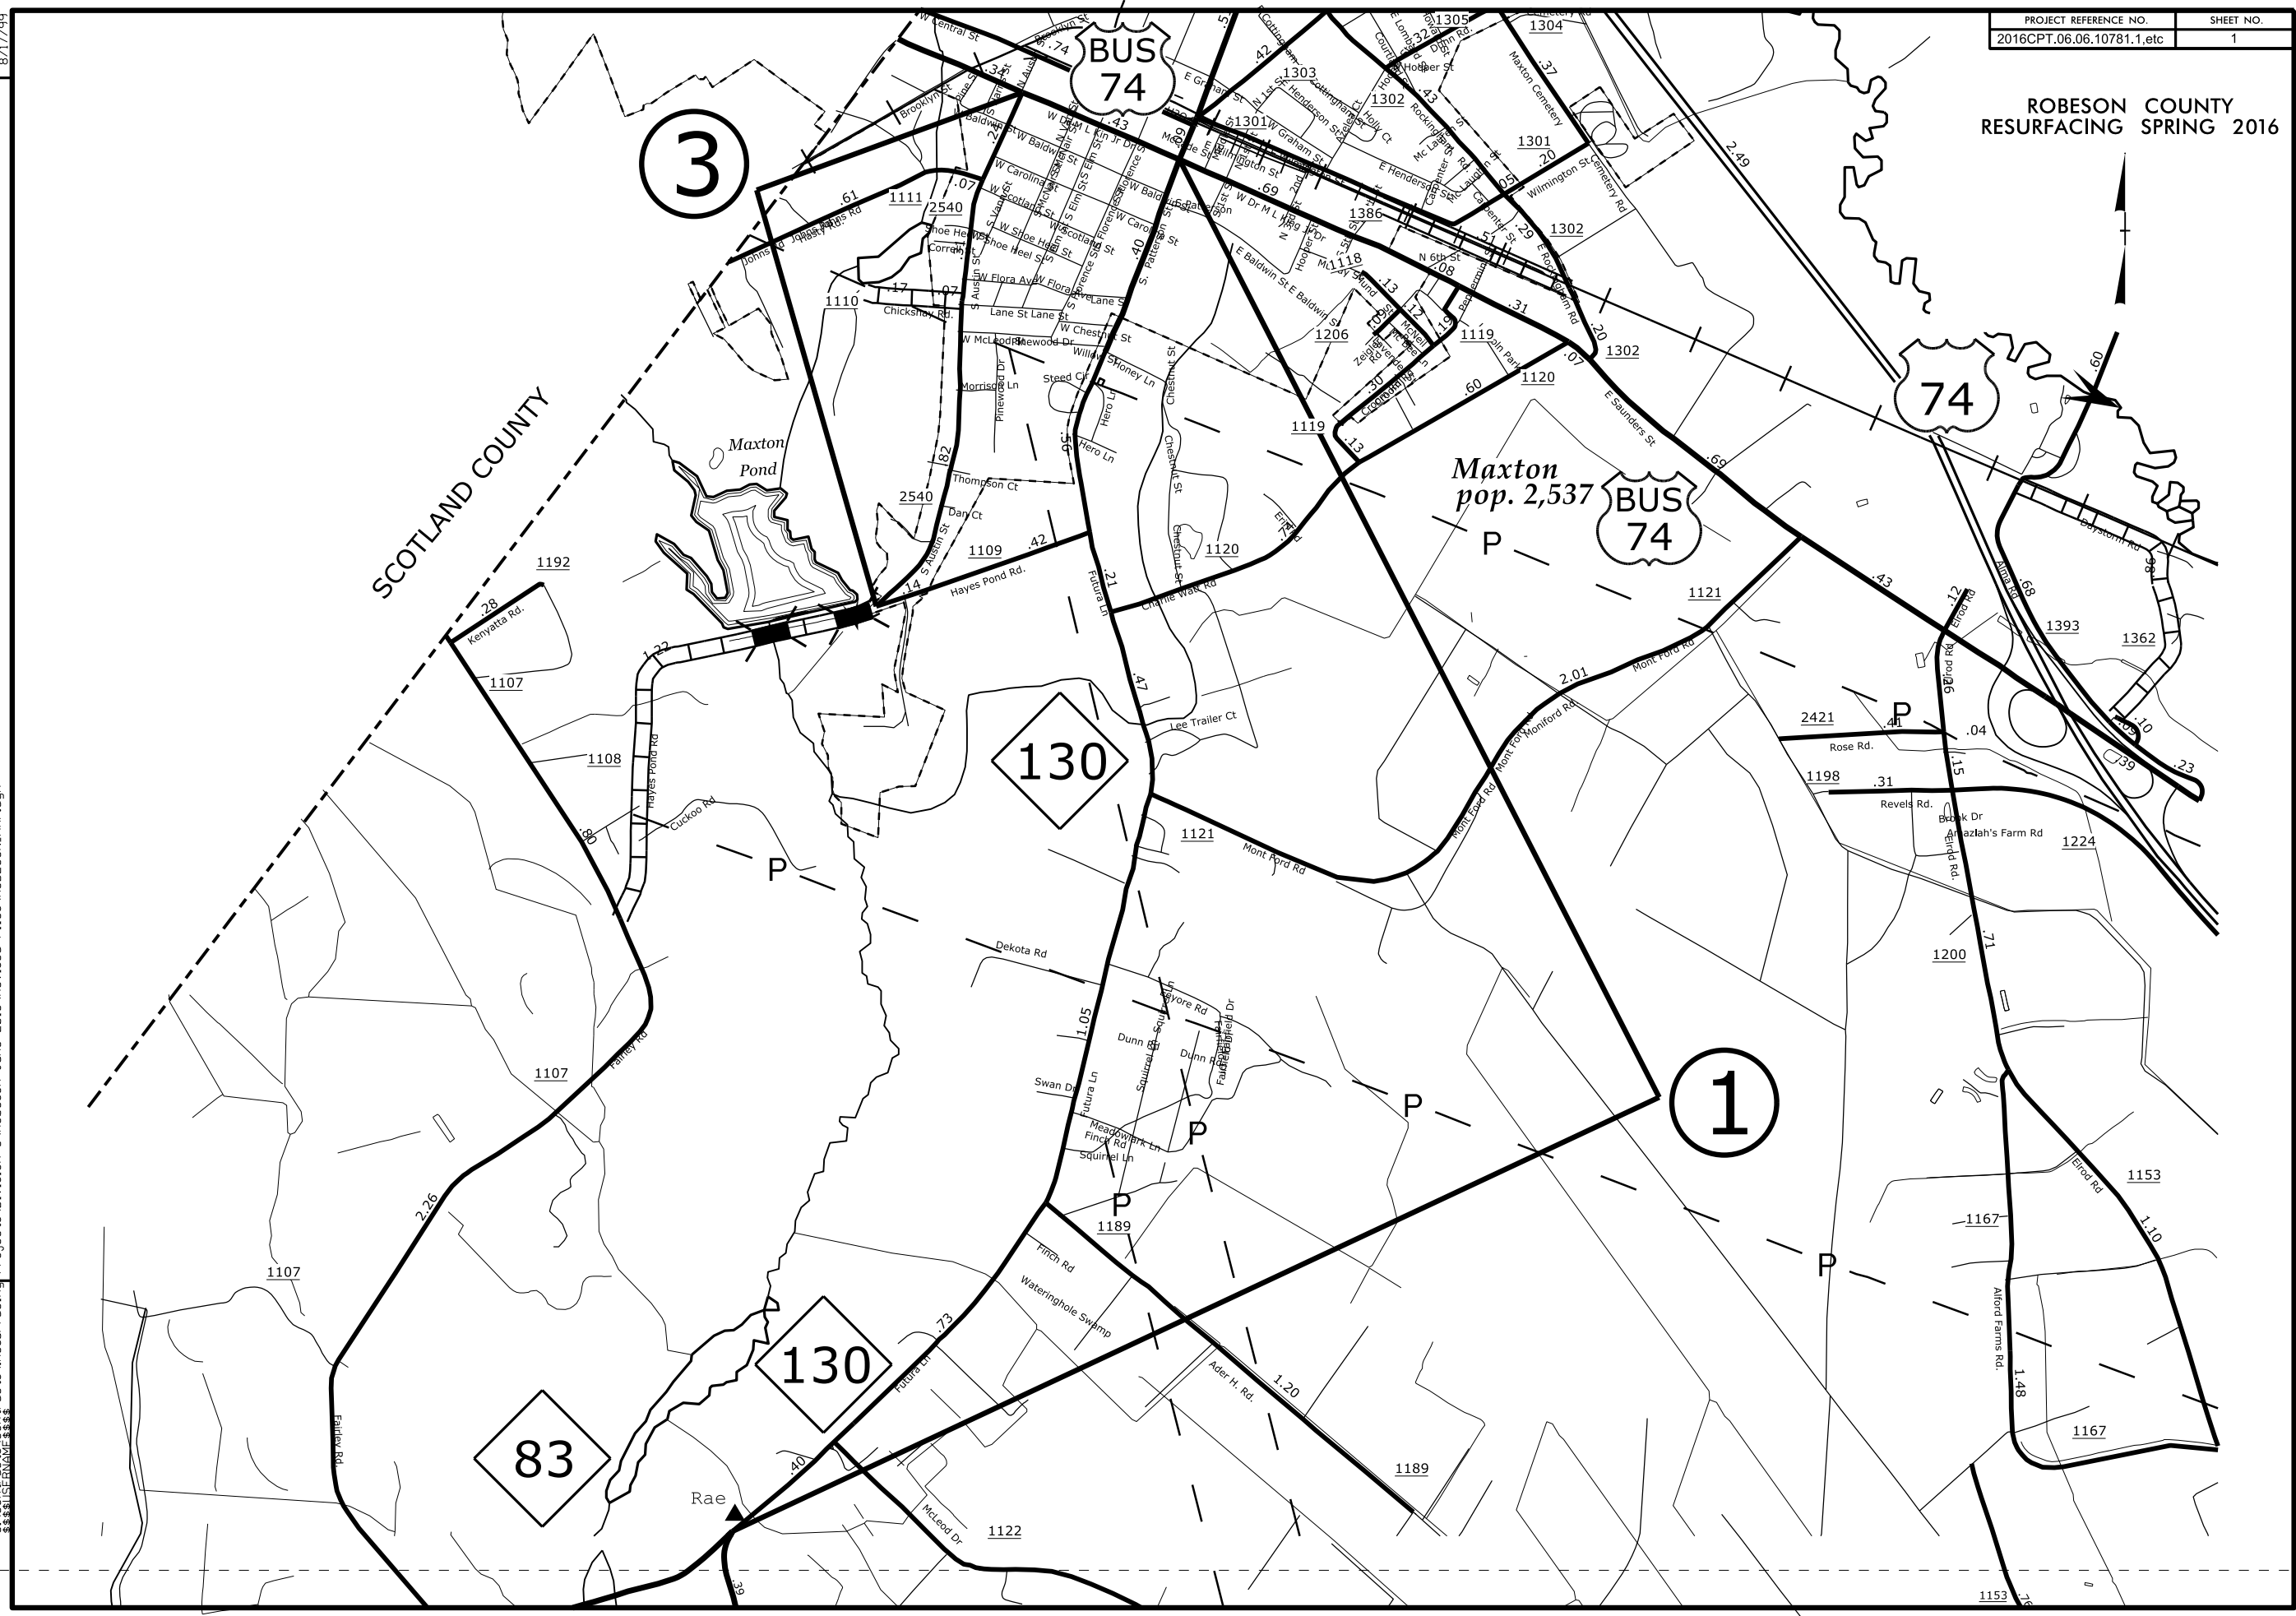

ROBESON COUNTY
RESURFACING SPRING 2016

REVISIONS

26 APR 2016 10:46
 C:\Users\james\Documents\Projects\Division 6\Robeson June 2016\Revised Files\ROBESON_MAP.dgn
 8/17/99