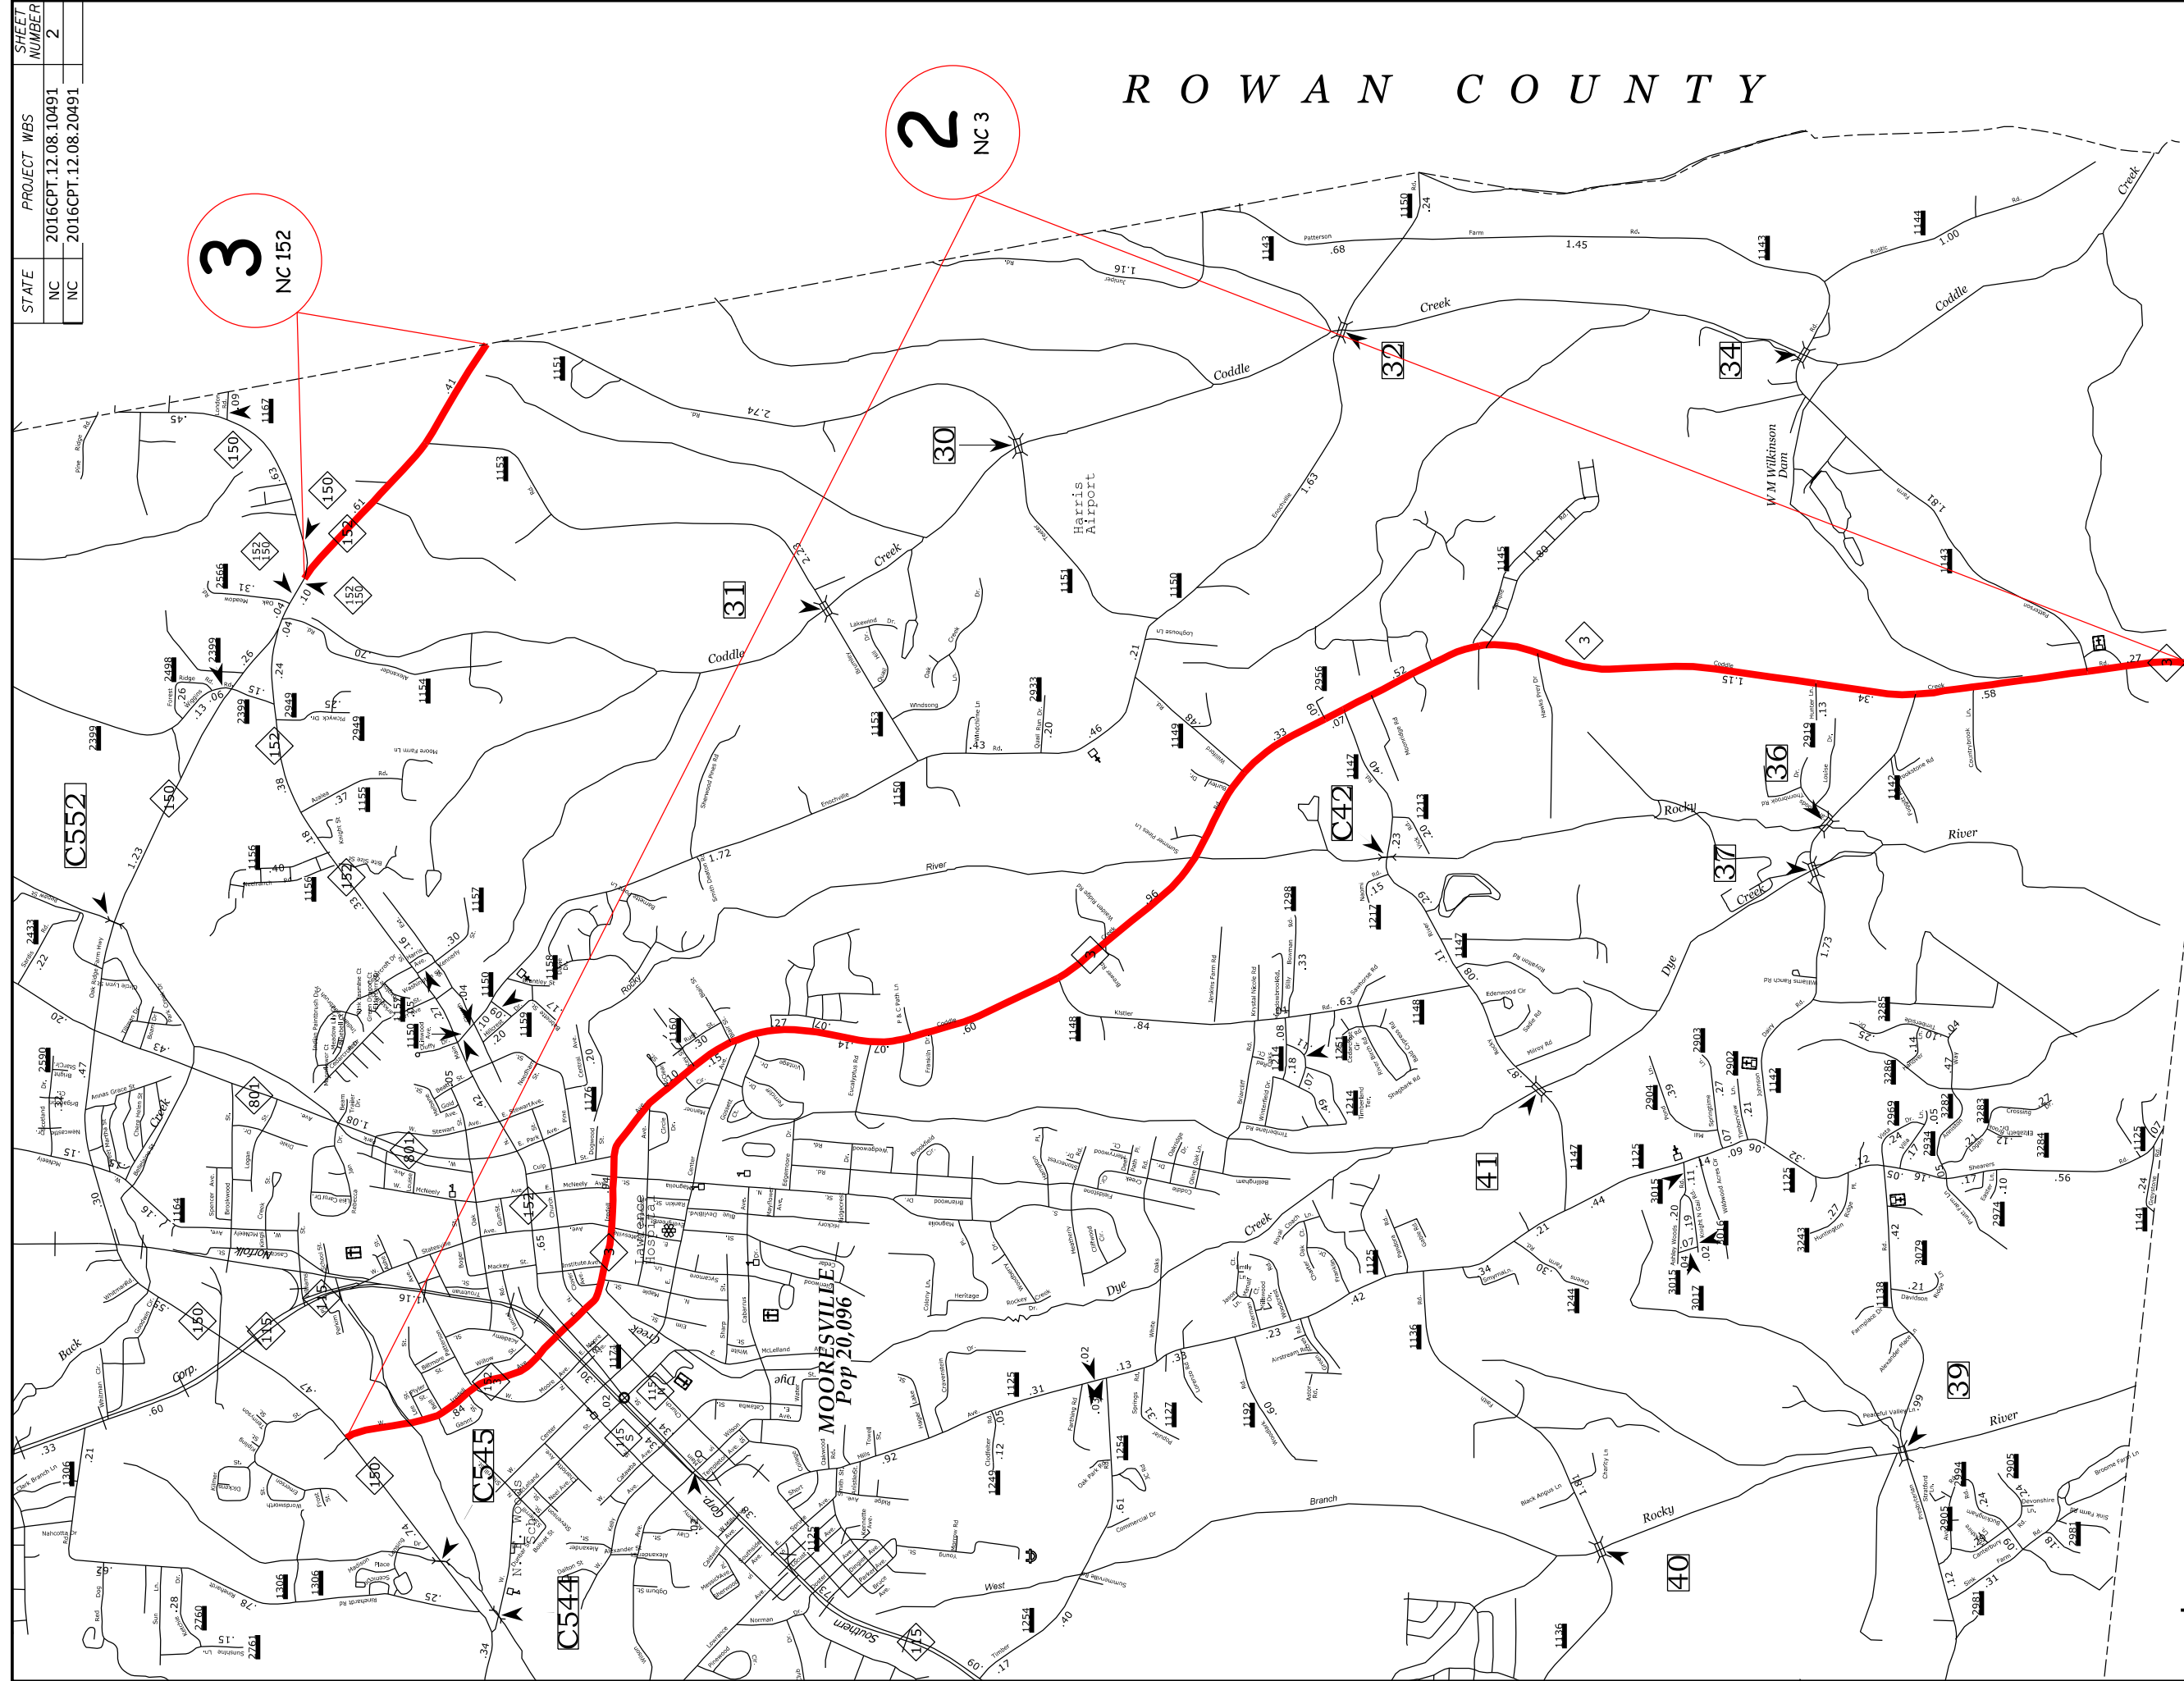

STATE	PROJECT	WBS	SHEET
NC	2016CPT.12.08.10491		NUMBER
NC	2016CPT.12.08.20491		2

ROWAN COUNTY

2
NC 3

3
NC 152

CABARRUS COUNTY

MECKLENBURG COUNTY

2016 - 2017
Resurfacing Maps
Iredell County

No Scale