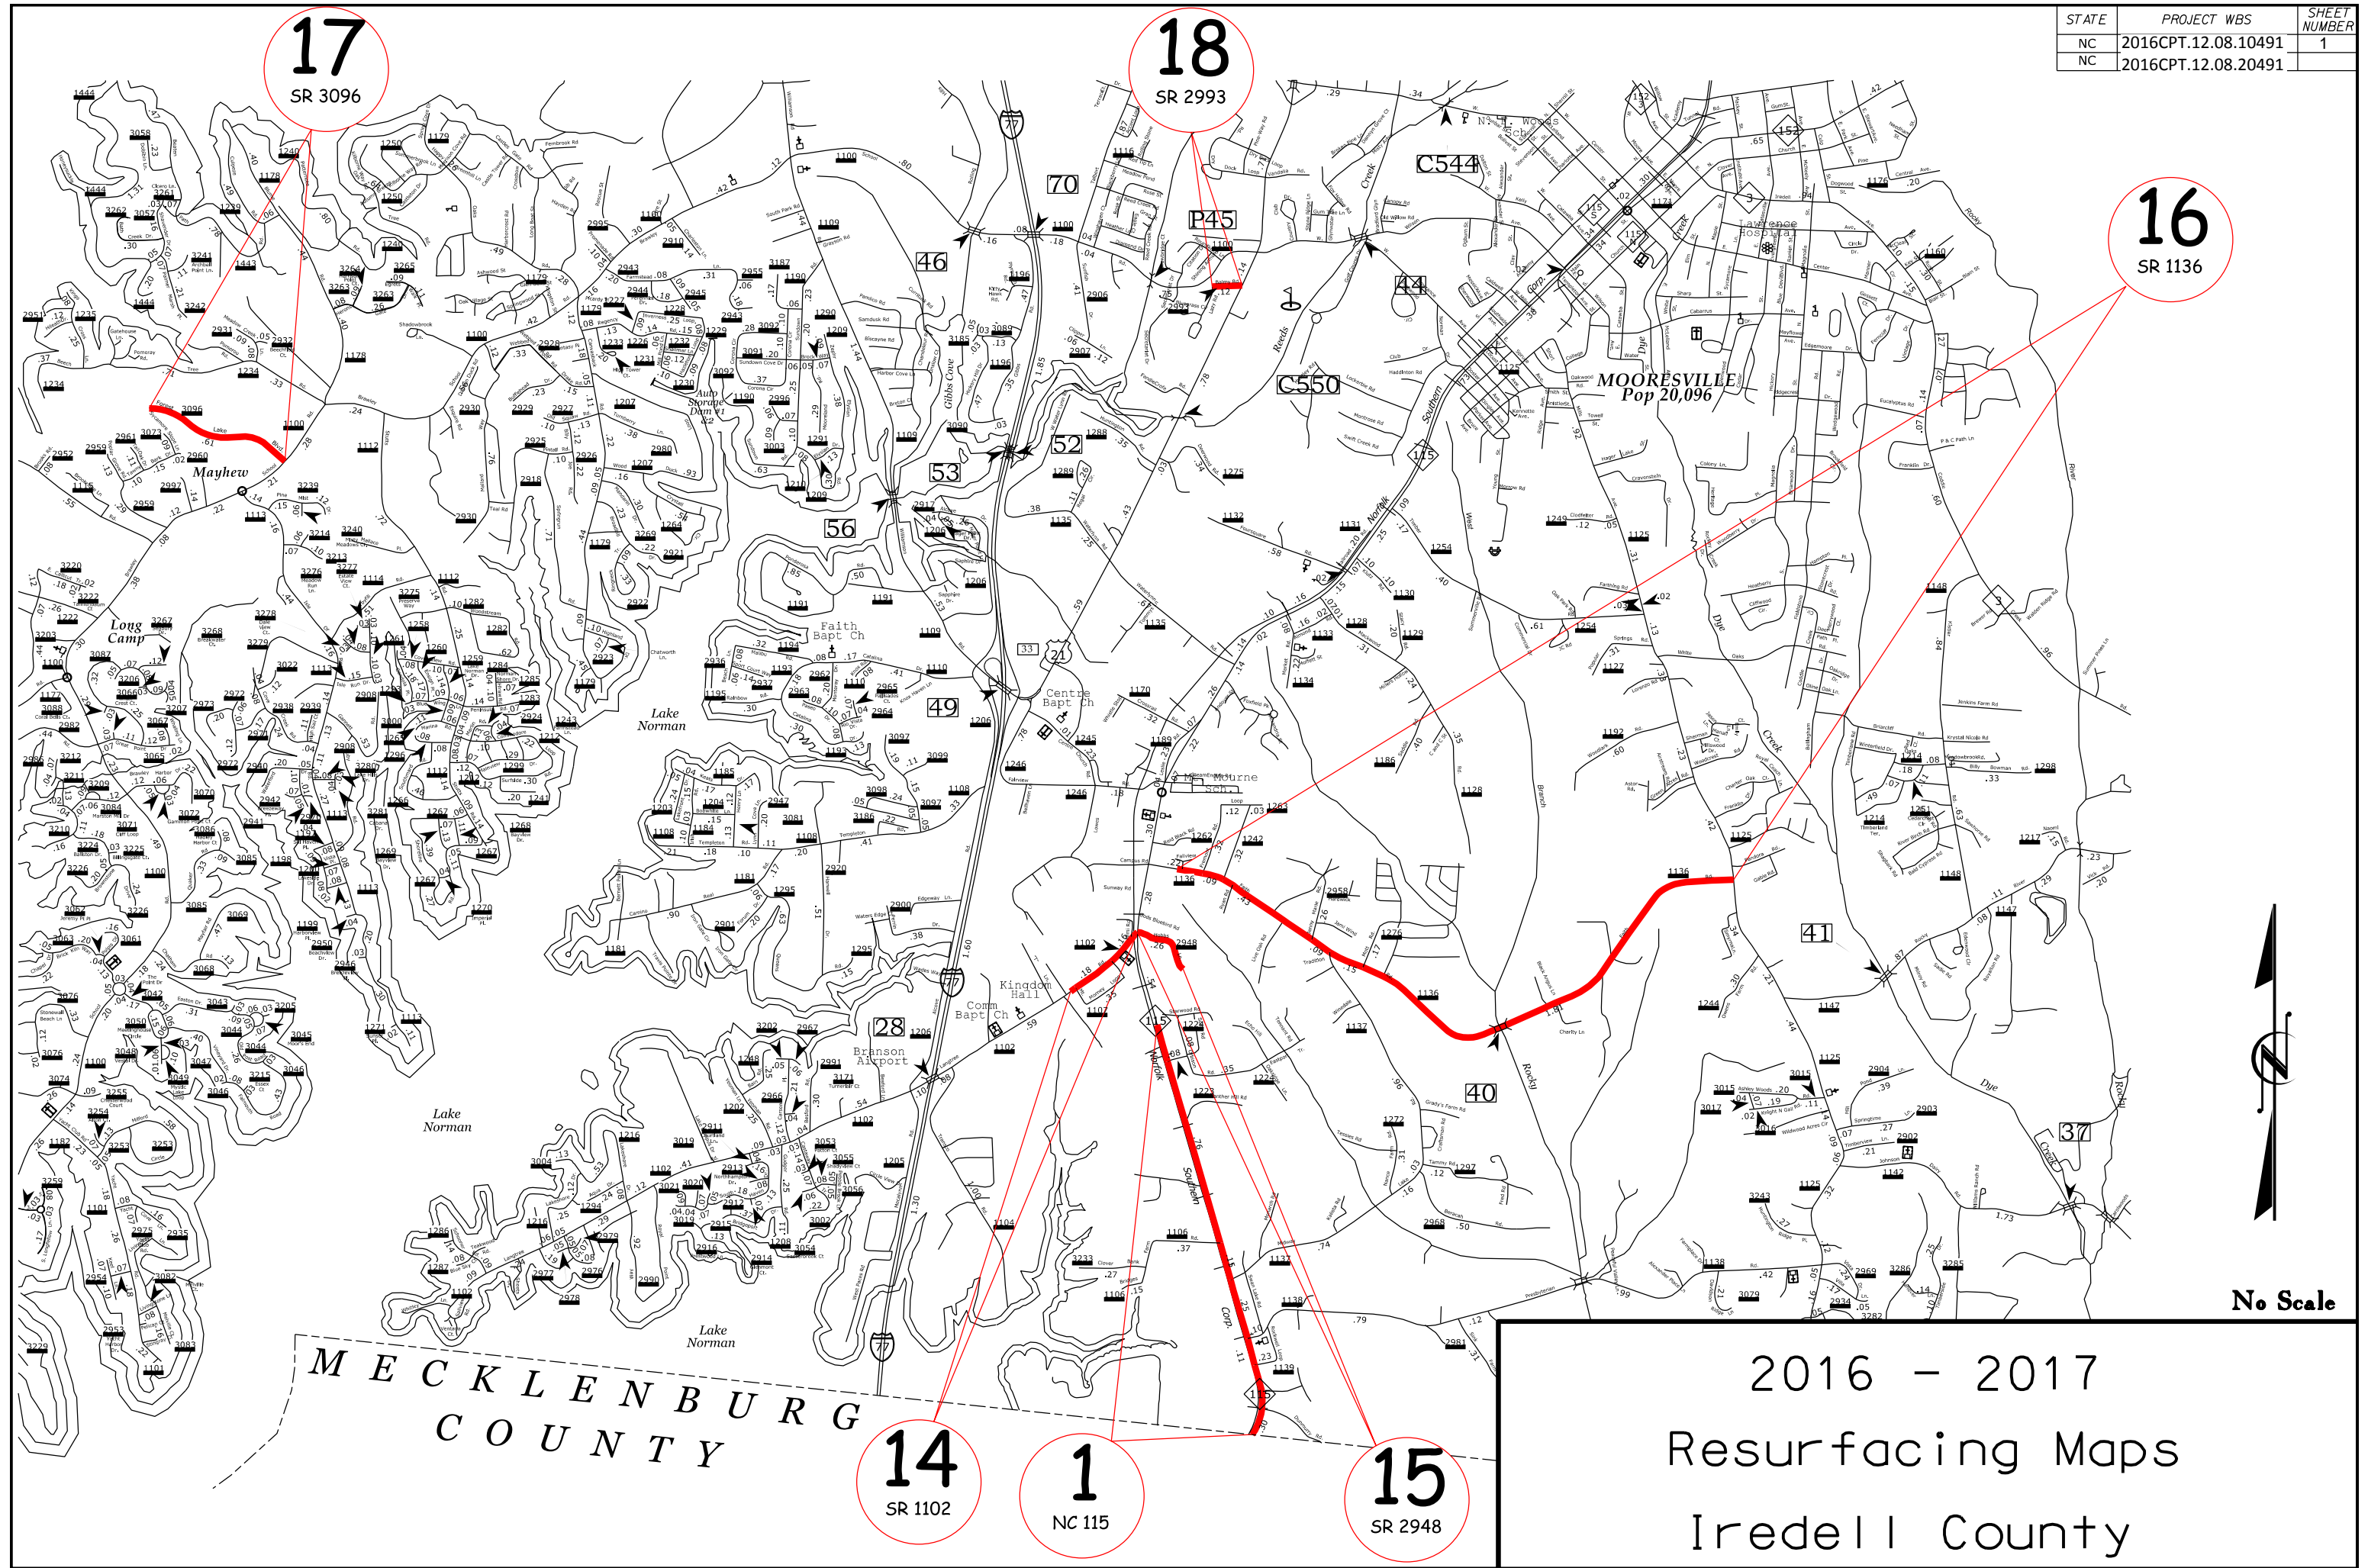

STATE	PROJECT WBS	SHEET NUMBER
NC	2016CPT.12.08.10491	1
NC	2016CPT.12.08.20491	

17
SR 3096

18
SR 2993

16
SR 1136

14
SR 1102

1
NC 115

15
SR 2948

MECKLENBURG
COUNTY

2016 - 2017
Resurfacing Maps
Iredell County

No Scale