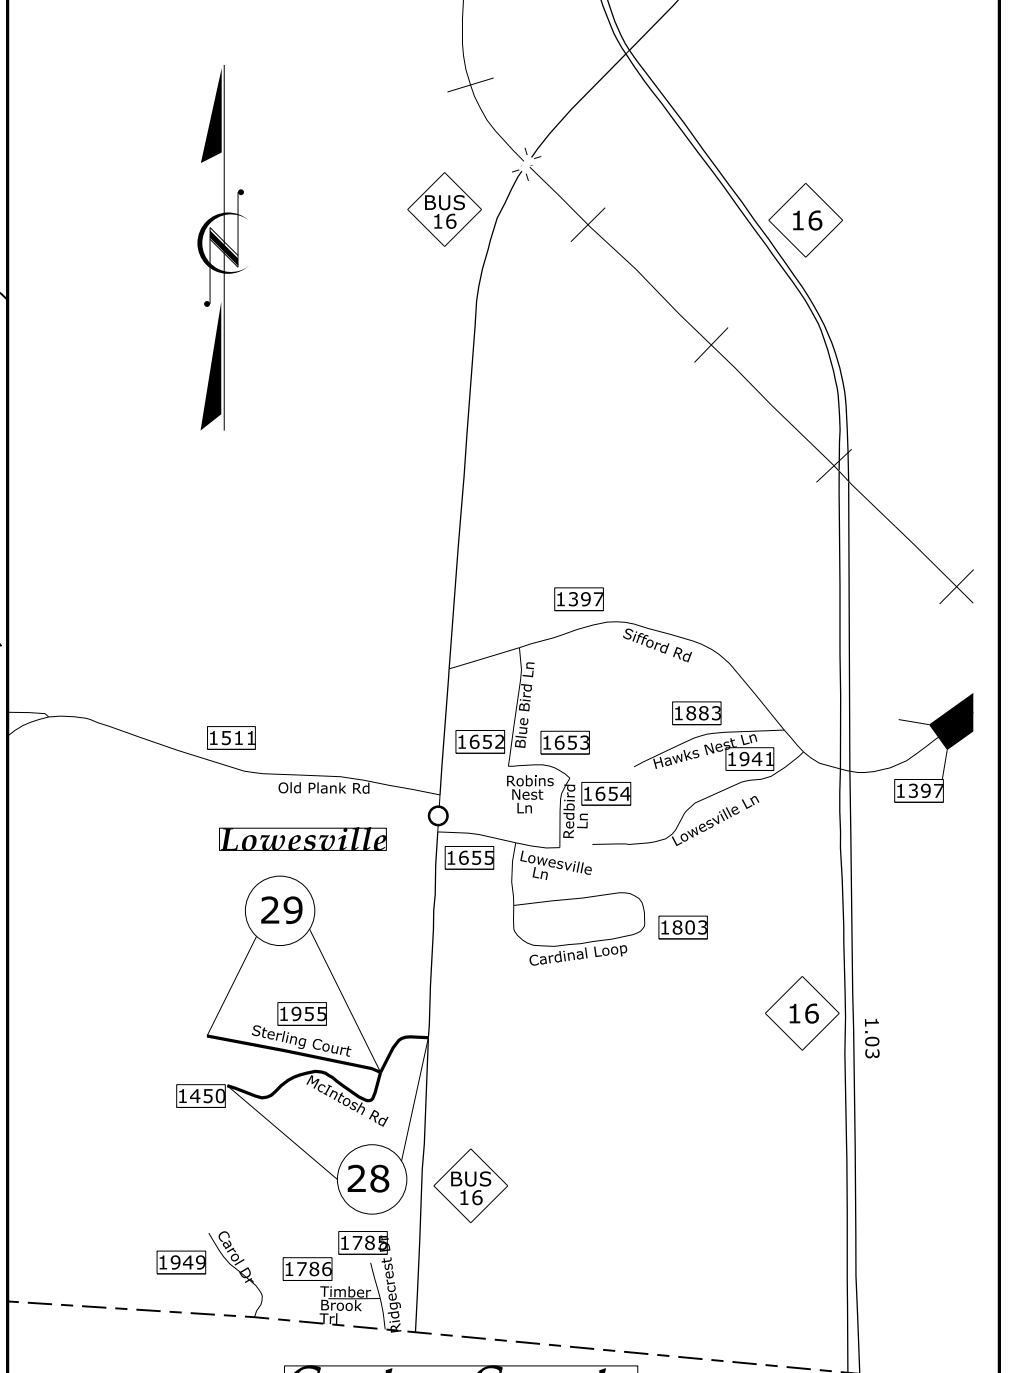

Catawba County

No Scale

STATE	PROJECT WBS	SHEET NUMBER
NC	2017CPT.12.06.10551 2017CPT.12.06.20551	7

No Scale

Gaston County

2016 - 2017
Resurfacing Maps
Lincoln County NC