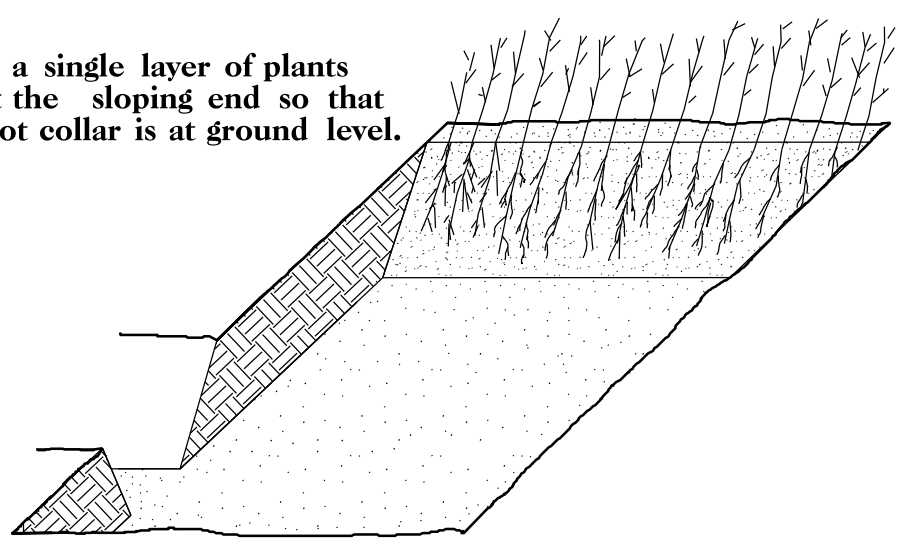

PLANTING DETAILS

SEEDLING / LINER BAREROOT PLANTING DETAIL

HEALING IN

1. Locate a healing-in site in a shady, well protected area.
2. Excavate a flat bottom trench 12 inches deep and provide drainage.

3. Backfill the trench with 2 inches well rotted sawdust. Place a 2 inch layer of well rotted sawdust at a sloping angle at one end of the trench.

4. Place a single layer of plants against the sloping end so that the root collar is at ground level.

5. Place a 2 inch layer of well rotted sawdust over the roots maintaining a sloping angle.

6. Repeat layers of plants and sawdust as necessary and water thoroughly.

DIBBLE PLANTING METHOD USING THE KBC PLANTING BAR

1. Insert planting bar as shown and pull handle toward planter.

2. Remove planting bar and place seedling at correct depth.

3. Insert planting bar 2 inches toward planter from seedling.

REFORESTATION

- TREE REFORESTATION SHALL BE PLANTED 6 FT. TO 10 FT. ON CENTER, RANDOM SPACING, AVERAGING 8 FT. ON CENTER, APPROXIMATELY 680 PLANTS PER ACRE.

REFORESTATION

MIXTURE, TYPE, SIZE, AND FURNISH SHALL CONFORM TO THE FOLLOWING: