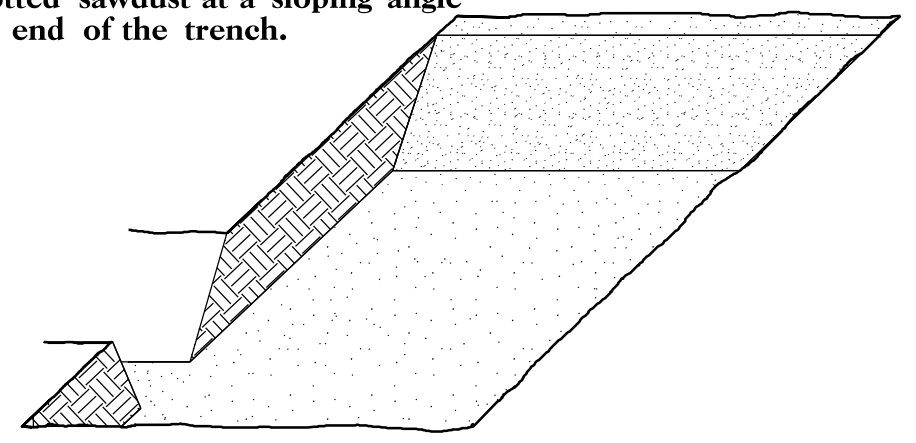

PLANTING DETAILS

SEEDLING / LINER BAREROOT PLANTING DETAIL

HEALING IN

1. Locate a healing-in site in a shady, well protected area.
2. Excavate a flat bottom trench 12 inches deep and provide drainage.

3. Backfill the trench with 2 inches well rotted sawdust. Place a 2 inch layer of well rotted sawdust at a sloping angle at one end of the trench.

4. Place a single layer of plants against the sloping end so that the root collar is at ground level.

5. Place a 2 inch layer of well rotted sawdust over the roots maintaining a sloping angle.

6. Repeat layers of plants and sawdust as necessary and water thoroughly.

DIBBLE PLANTING METHOD USING THE KBC PLANTING BAR

1. Insert planting bar as shown and pull handle toward planter.

2. Remove planting bar and place seedling at correct depth.

3. Insert planting bar 2 inches toward planter from seedling.

REFORESTATION

- TREE REFORESTATION SHALL BE PLANTED 6 FT. TO 10 FT. ON CENTER, RANDOM SPACING, AVERAGING 8 FT. ON CENTER, APPROXIMATELY 680 PLANTS PER ACRE.

REFORESTATION

MIXTURE, TYPE, SIZE, AND FURNISH SHALL CONFORM TO THE FOLLOWING: