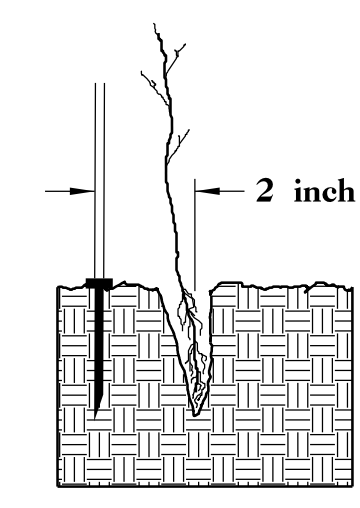

PLANTING DETAILS

SEEDLING / LINER BAREROOT PLANTING DETAIL

HEALING IN

1. Locate a healing-in site in a shady, well protected area.
2. Excavate a flat bottom trench 12 inches deep and provide drainage.

3. Backfill the trench with 2 inches well rotted sawdust. Place a 2 inch layer of well rotted sawdust at a sloping angle at one end of the trench.

4. Place a single layer of plants against the sloping end so that the root collar is at ground level.

5. Place a 2 inch layer of well rotted sawdust over the roots maintaining a sloping angle.

6. Repeat layers of plants and sawdust as necessary and water thoroughly.

DIBBLE PLANTING METHOD USING THE KBC PLANTING BAR

1. Insert planting bar as shown and pull handle toward planter.

2. Remove planting bar and place seedling at correct depth.

3. Insert planting bar 2 inches toward planter from seedling.

KBC PLANTING BAR
Planting bar shall have a blade with a triangular cross section, and shall be 12 inches long, 4 inches wide and 1 inch thick at center.

ROOT PRUNING
All seedlings shall be root pruned, if necessary, so that no roots extend more than 10 inches below the root collar.