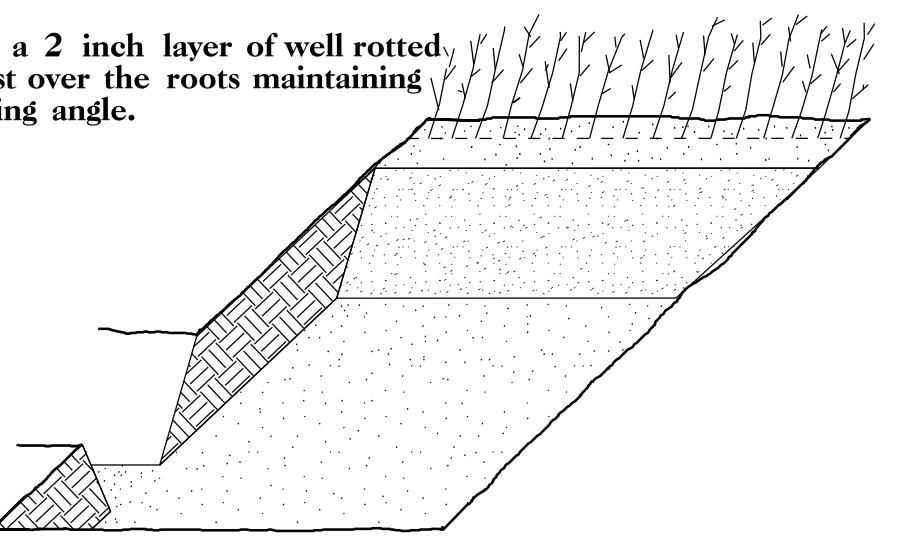

PLANTING DETAILS

SEEDLING / LINER BAREROOT PLANTING DETAIL

HEALING IN

1. Locate a healing-in site in a shady, well protected area.
2. Excavate a flat bottom trench 12 inches deep and provide drainage.

3. Backfill the trench with 2 inches well rotted sawdust. Place a 2 inch layer of well rotted sawdust at a sloping angle at one end of the trench.

4. Place a single layer of plants against the sloping end so that the root collar is at ground level.

5. Place a 2 inch layer of well rotted sawdust over the roots maintaining a sloping angle.

6. Repeat layers of plants and sawdust as necessary and water thoroughly.

DIBBLE PLANTING METHOD USING THE KBC PLANTING BAR

1. Insert planting bar as shown and pull handle toward planter.

2. Remove planting bar and place seedling at correct depth.

3. Insert planting bar 2 inches toward planter from seedling.

REFORESTATION

- TREE REFORESTATION SHALL BE PLANTED 6 FT. TO 10 FT. ON CENTER, RANDOM SPACING, AVERAGING 8 FT. ON CENTER, APPROXIMATELY 680 PLANTS PER ACRE.

REFORESTATION

MIXTURE, TYPE, SIZE, AND FURNISH SHALL CONFORM TO THE FOLLOWING: