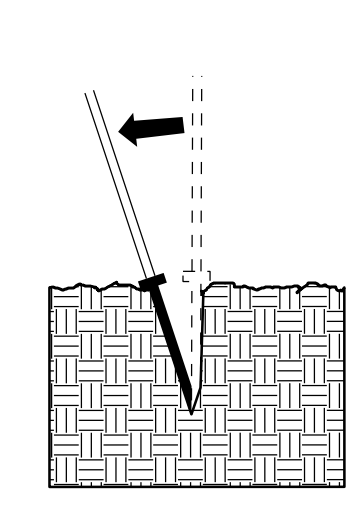

PLANTING DETAILS

SEEDLING / LINER BAREROOT PLANTING DETAIL

HEALING IN

1. Locate a healing-in site in a shady, well protected area.
2. Excavate a flat bottom trench 12 inches deep and provide drainage.

3. Backfill the trench with 2 inches well rotted sawdust. Place a 2 inch layer of well rotted sawdust at a sloping angle at one end of the trench.

4. Place a single layer of plants against the sloping end so that the root collar is at ground level.

5. Place a 2 inch layer of well rotted sawdust over the roots maintaining a sloping angle.

6. Repeat layers of plants and sawdust as necessary and water thoroughly.

DIBBLE PLANTING METHOD USING THE KBC PLANTING BAR

1. Insert planting bar as shown and pull handle toward planter.

2. Remove planting bar and place seedling at correct depth.

3. Insert planting bar 2 inches toward planter from seedling.

KBC PLANTING BAR
Planting bar shall have a blade with a triangular cross section, and shall be 12 inches long, 4 inches wide and 1 inch thick at center.

ROOT PRUNING
All seedlings shall be root pruned, if necessary, so that no roots extend more than 10 inches below the root collar.