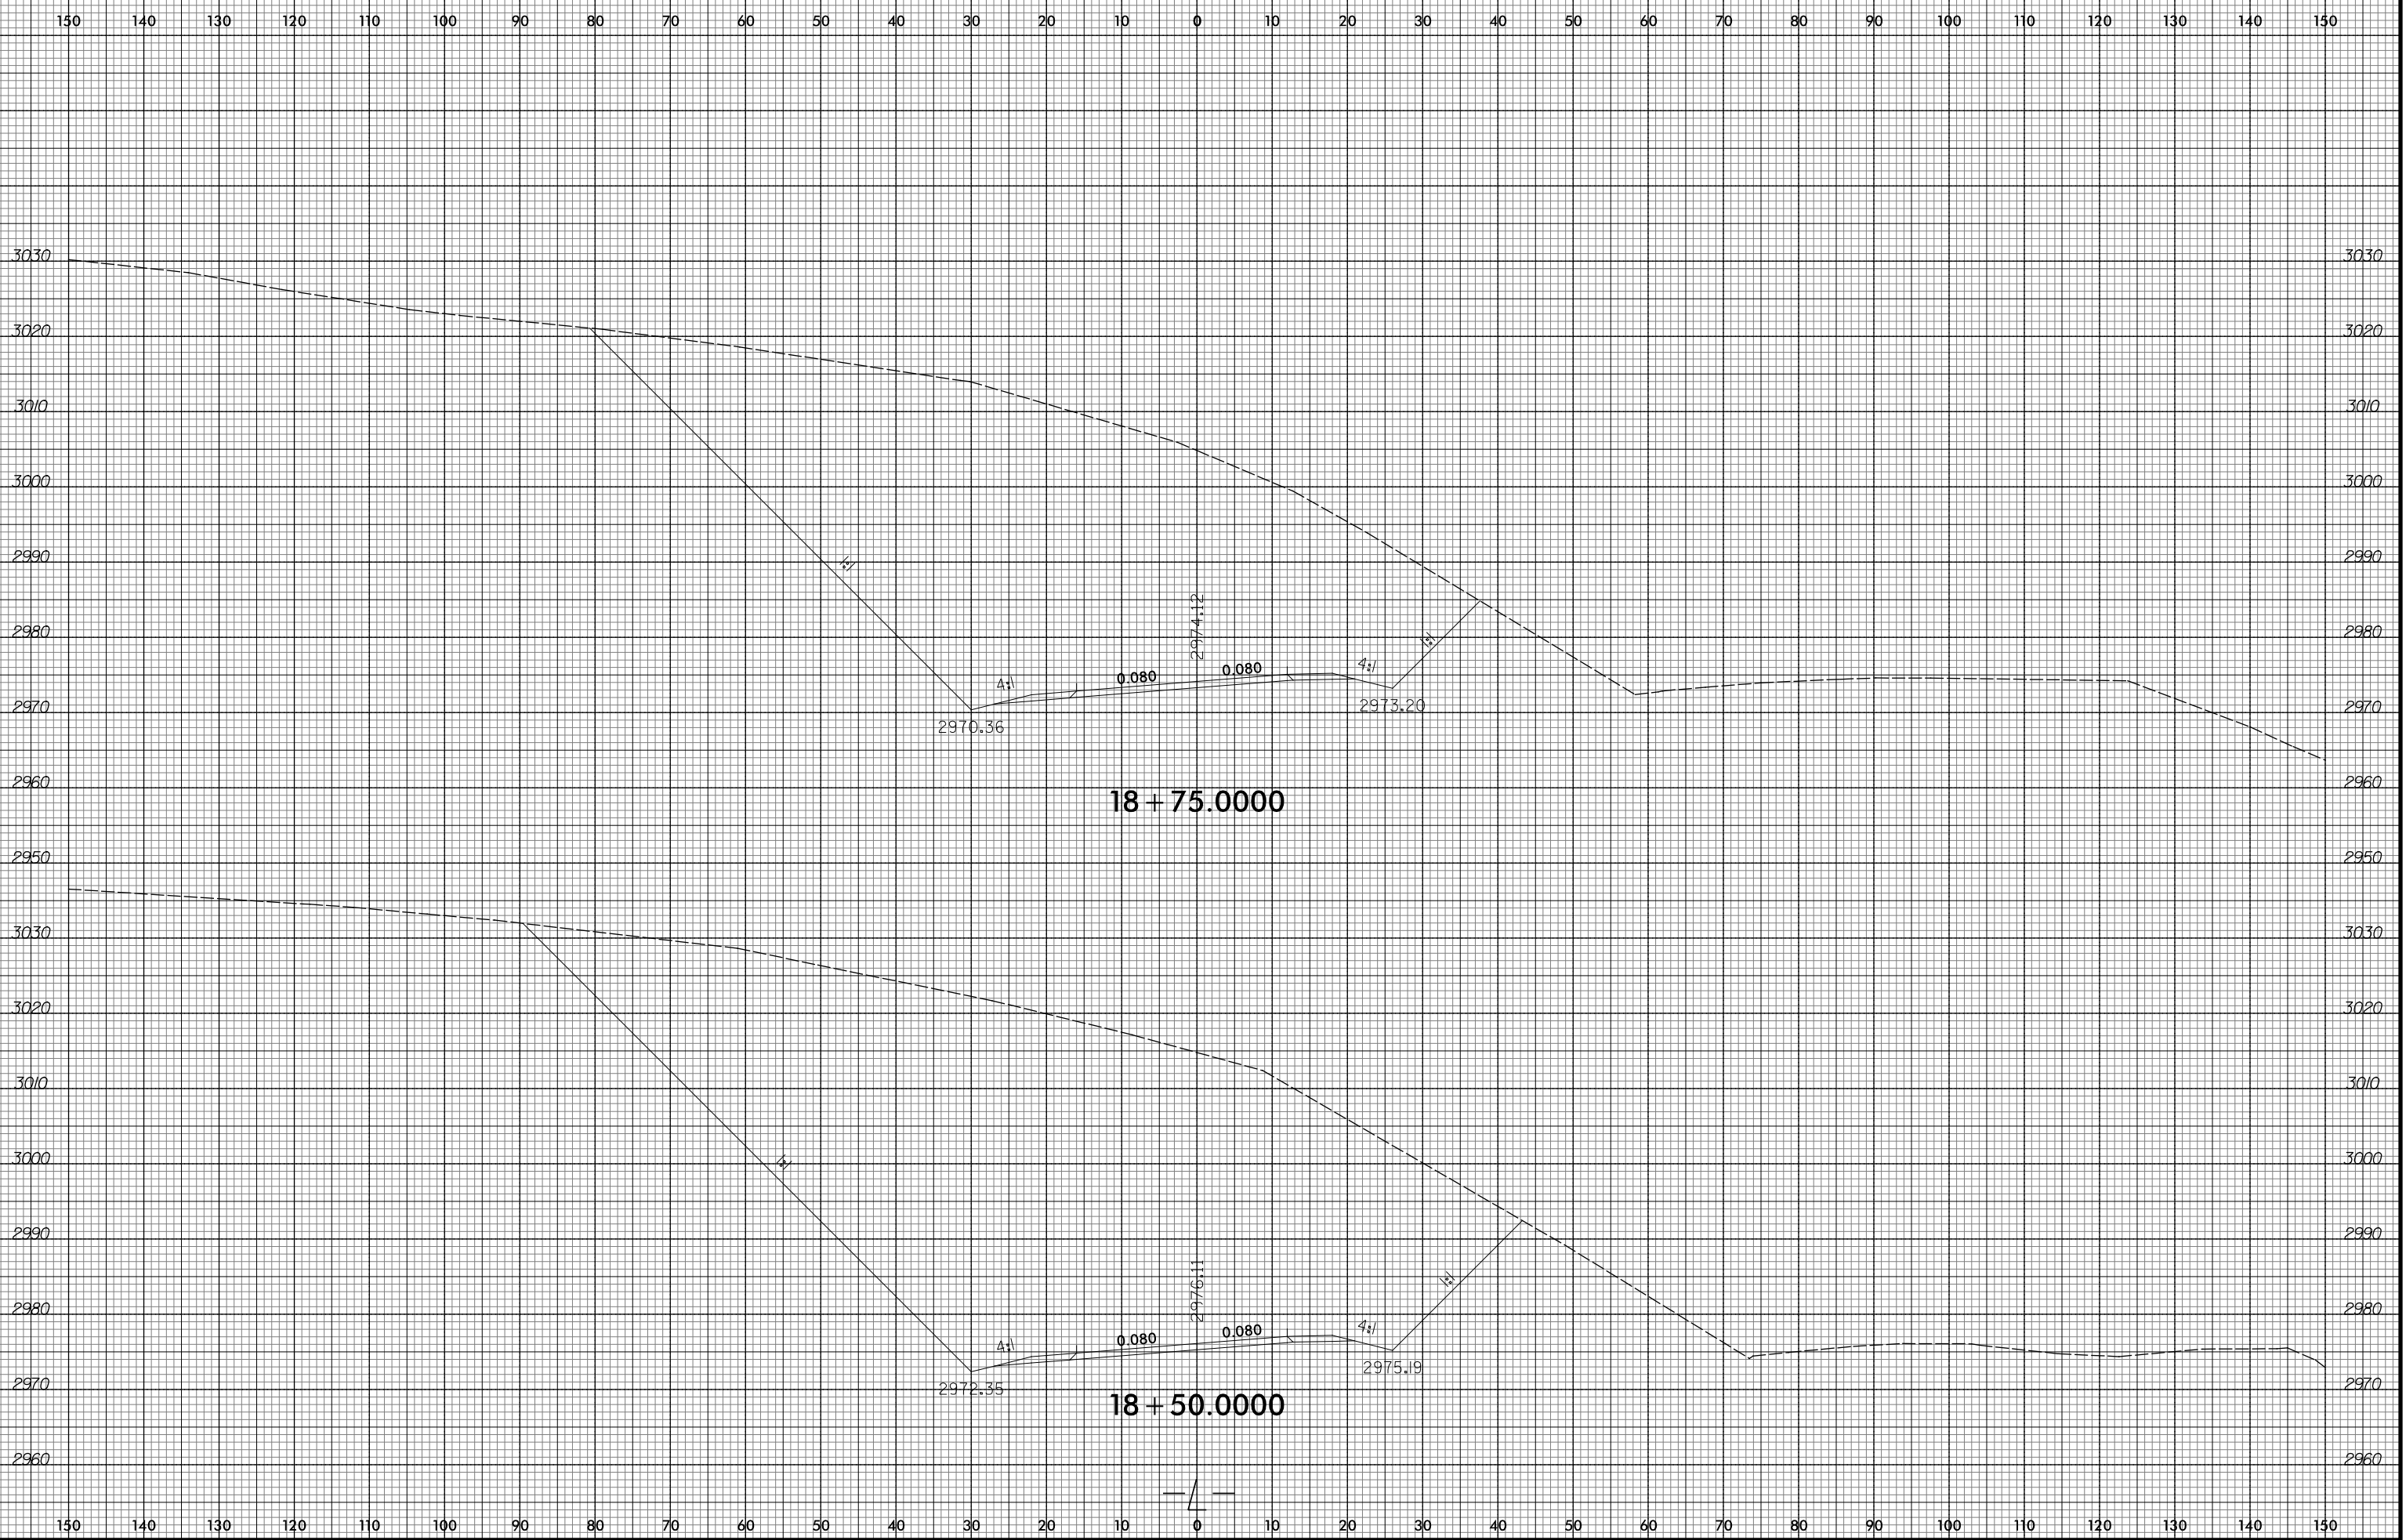

8/23/99

10/23/2015
R:\Projects\18\Xac\AR-2409C-Relay.xpl.L.dgn
ICA ENGINEERING, INC.