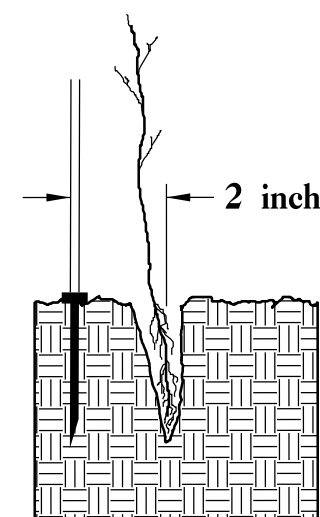

PLANTING DETAILS

SEEDLING / LINER BAREROOT PLANTING DETAIL

HEALING IN

1. Locate a healing-in site in a shady, well protected area.
2. Excavate a flat bottom trench 12 inches deep and provide drainage.

3. Backfill the trench with 2 inches well rotted sawdust. Place a 2 inch layer of well rotted sawdust at a sloping angle at one end of the trench.

4. Place a single layer of plants against the sloping end so that the root collar is at ground level.

5. Place a 2 inch layer of well rotted sawdust over the roots maintaining a sloping angle.

6. Repeat layers of plants and sawdust as necessary and water thoroughly.

DIBBLE PLANTING METHOD USING THE KBC PLANTING BAR

1. Insert planting bar as shown and pull handle toward planter.

2. Remove planting bar and place seedling at correct depth.

3. Insert planting bar 2 inches toward planter from seedling.

KBC PLANTING BAR
Planting bar shall have a blade with a triangular cross section, and shall be 12 inches long, 4 inches wide and 1 inch thick at center.

ROOT PRUNING
All seedlings shall be root pruned, if necessary, so that no roots extend more than 10 inches below the root collar.