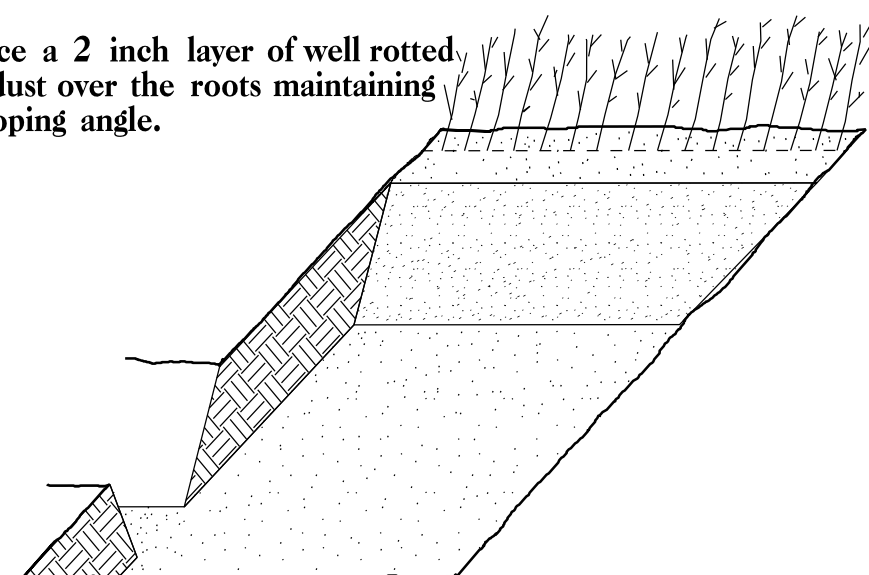

PLANTING DETAILS

SEEDLING / LINER BAREROOT PLANTING DETAIL

HEALING IN

1. Locate a healing-in site in a shady, well protected area.
2. Excavate a flat bottom trench 12 inches deep and provide drainage.

3. Backfill the trench with 2 inches well rotted sawdust. Place a 2 inch layer of well rotted sawdust at a sloping angle at one end of the trench.

4. Place a single layer of plants against the sloping end so that the root collar is at ground level.

5. Place a 2 inch layer of well rotted sawdust over the roots maintaining a sloping angle.

6. Repeat layers of plants and sawdust as necessary and water thoroughly.

DIBBLE PLANTING METHOD USING THE KBC PLANTING BAR

1. Insert planting bar as shown and pull handle toward planter.

2. Remove planting bar and place seedling at correct depth.

3. Insert planting bar 2 inches toward planter from seedling.

REFORESTATION

- TREE REFORESTATION SHALL BE PLANTED 6 FT. TO 10 FT. ON CENTER, RANDOM SPACING, AVERAGING 8 FT. ON CENTER, APPROXIMATELY 680 PLANTS PER ACRE.

REFORESTATION

MIXTURE, TYPE, SIZE, AND FURNISH SHALL CONFORM TO THE FOLLOWING: