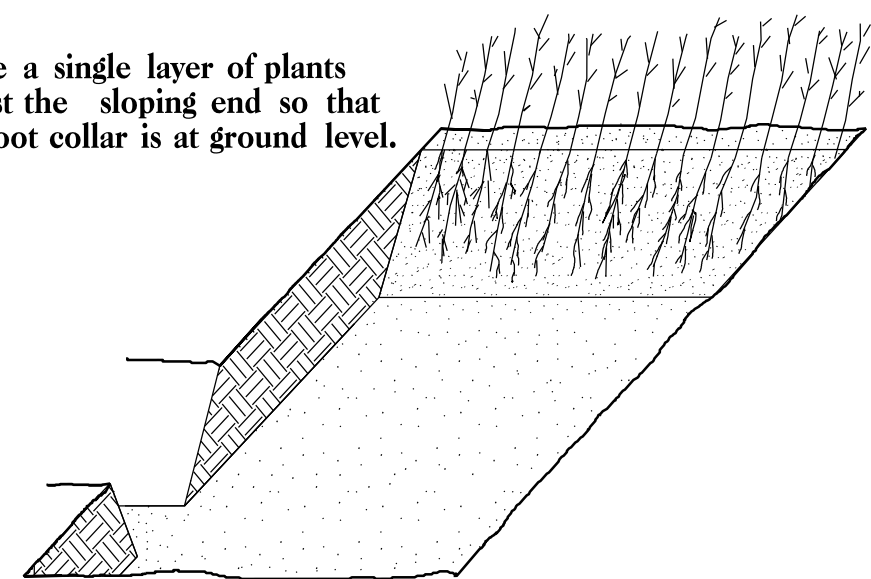

PLANTING DETAILS

SEEDLING / LINER BAREROOT PLANTING DETAIL

HEALING IN

1. Locate a healing-in site in a shady, well protected area.
2. Excavate a flat bottom trench 12 inches deep and provide drainage.

3. Backfill the trench with 2 inches well rotted sawdust. Place a 2 inch layer of well rotted sawdust at a sloping angle at one end of the trench.

4. Place a single layer of plants against the sloping end so that the root collar is at ground level.

5. Place a 2 inch layer of well rotted sawdust over the roots maintaining a sloping angle.

6. Repeat layers of plants and sawdust as necessary and water thoroughly.

DIBBLE PLANTING METHOD USING THE KBC PLANTING BAR

1. Insert planting bar as shown and pull handle toward planter.

2. Remove planting bar and place seedling at correct depth.

3. Insert planting bar 2 inches toward planter from seedling.

REFORESTATION

- TREE REFORESTATION SHALL BE PLANTED 6 FT. TO 10 FT. ON CENTER, RANDOM SPACING, AVERAGING 8 FT. ON CENTER, APPROXIMATELY 680 PLANTS PER ACRE.

REFORESTATION

MIXTURE, TYPE, SIZE, AND FURNISH SHALL CONFORM TO THE FOLLOWING: