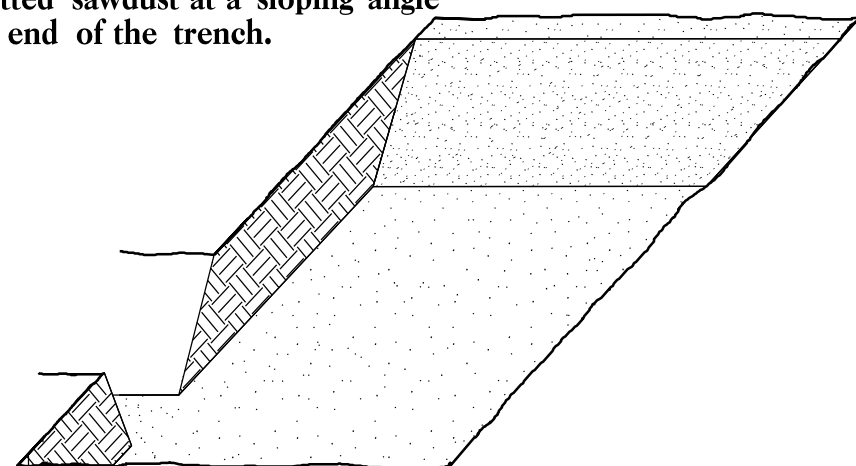

PLANTING DETAILS

SEEDLING / LINER BAREROOT PLANTING DETAIL

HEALING IN

1. Locate a healing-in site in a shady, well protected area.
2. Excavate a flat bottom trench 12 inches deep and provide drainage.

3. Backfill the trench with 2 inches well rotted sawdust. Place a 2 inch layer of well rotted sawdust at a sloping angle at one end of the trench.

4. Place a single layer of plants against the sloping end so that the root collar is at ground level.

5. Place a 2 inch layer of well rotted sawdust over the roots maintaining a sloping angle.

6. Repeat layers of plants and sawdust as necessary and water thoroughly.

DIBBLE PLANTING METHOD USING THE KBC PLANTING BAR

1. Insert planting bar as shown and pull handle toward planter.

2. Remove planting bar and place seedling at correct depth.

3. Insert planting bar 2 inches toward planter from seedling.

REFORESTATION

- TREE REFORESTATION SHALL BE PLANTED 6 FT. TO 10 FT. ON CENTER, RANDOM SPACING, AVERAGING 8 FT. ON CENTER, APPROXIMATELY 680 PLANTS PER ACRE.

REFORESTATION

MIXTURE, TYPE, SIZE, AND FURNISH SHALL CONFORM TO THE FOLLOWING: