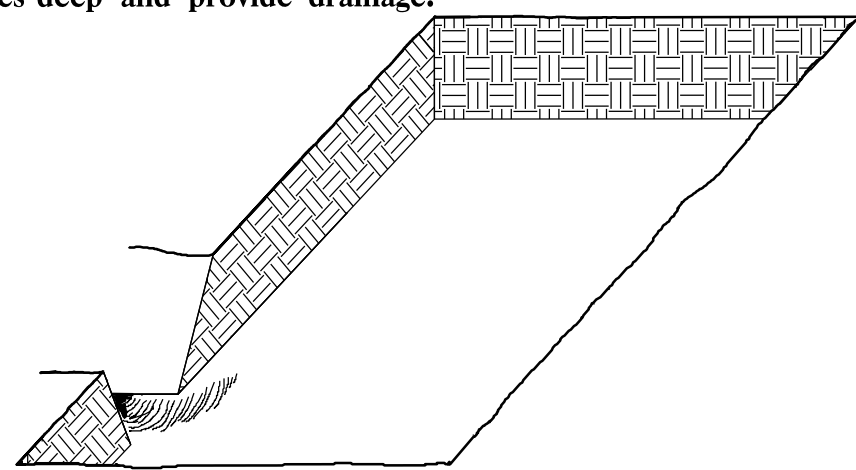

PLANTING DETAILS

SEEDLING / LINER BAREROOT PLANTING DETAIL

HEALING IN

1. Locate a healing-in site in a shady, well protected area.
2. Excavate a flat bottom trench 12 inches deep and provide drainage.

3. Backfill the trench with 2 inches well rotted sawdust. Place a 2 inch layer of well rotted sawdust at a sloping angle at one end of the trench.

4. Place a single layer of plants against the sloping end so that the root collar is at ground level.

5. Place a 2 inch layer of well rotted sawdust over the roots maintaining a sloping angle.

6. Repeat layers of plants and sawdust as necessary and water thoroughly.

DIBBLE PLANTING METHOD USING THE KBC PLANTING BAR

1. Insert planting bar as shown and pull handle toward planter.

2. Remove planting bar and place seedling at correct depth.

3. Insert planting bar 2 inches toward planter from seedling.

REFORESTATION

- TREE REFORESTATION SHALL BE PLANTED 6 FT. TO 10 FT. ON CENTER, RANDOM SPACING, AVERAGING 8 FT. ON CENTER, APPROXIMATELY 680 PLANTS PER ACRE.

REFORESTATION

MIXTURE, TYPE, SIZE, AND FURNISH SHALL CONFORM TO THE FOLLOWING: